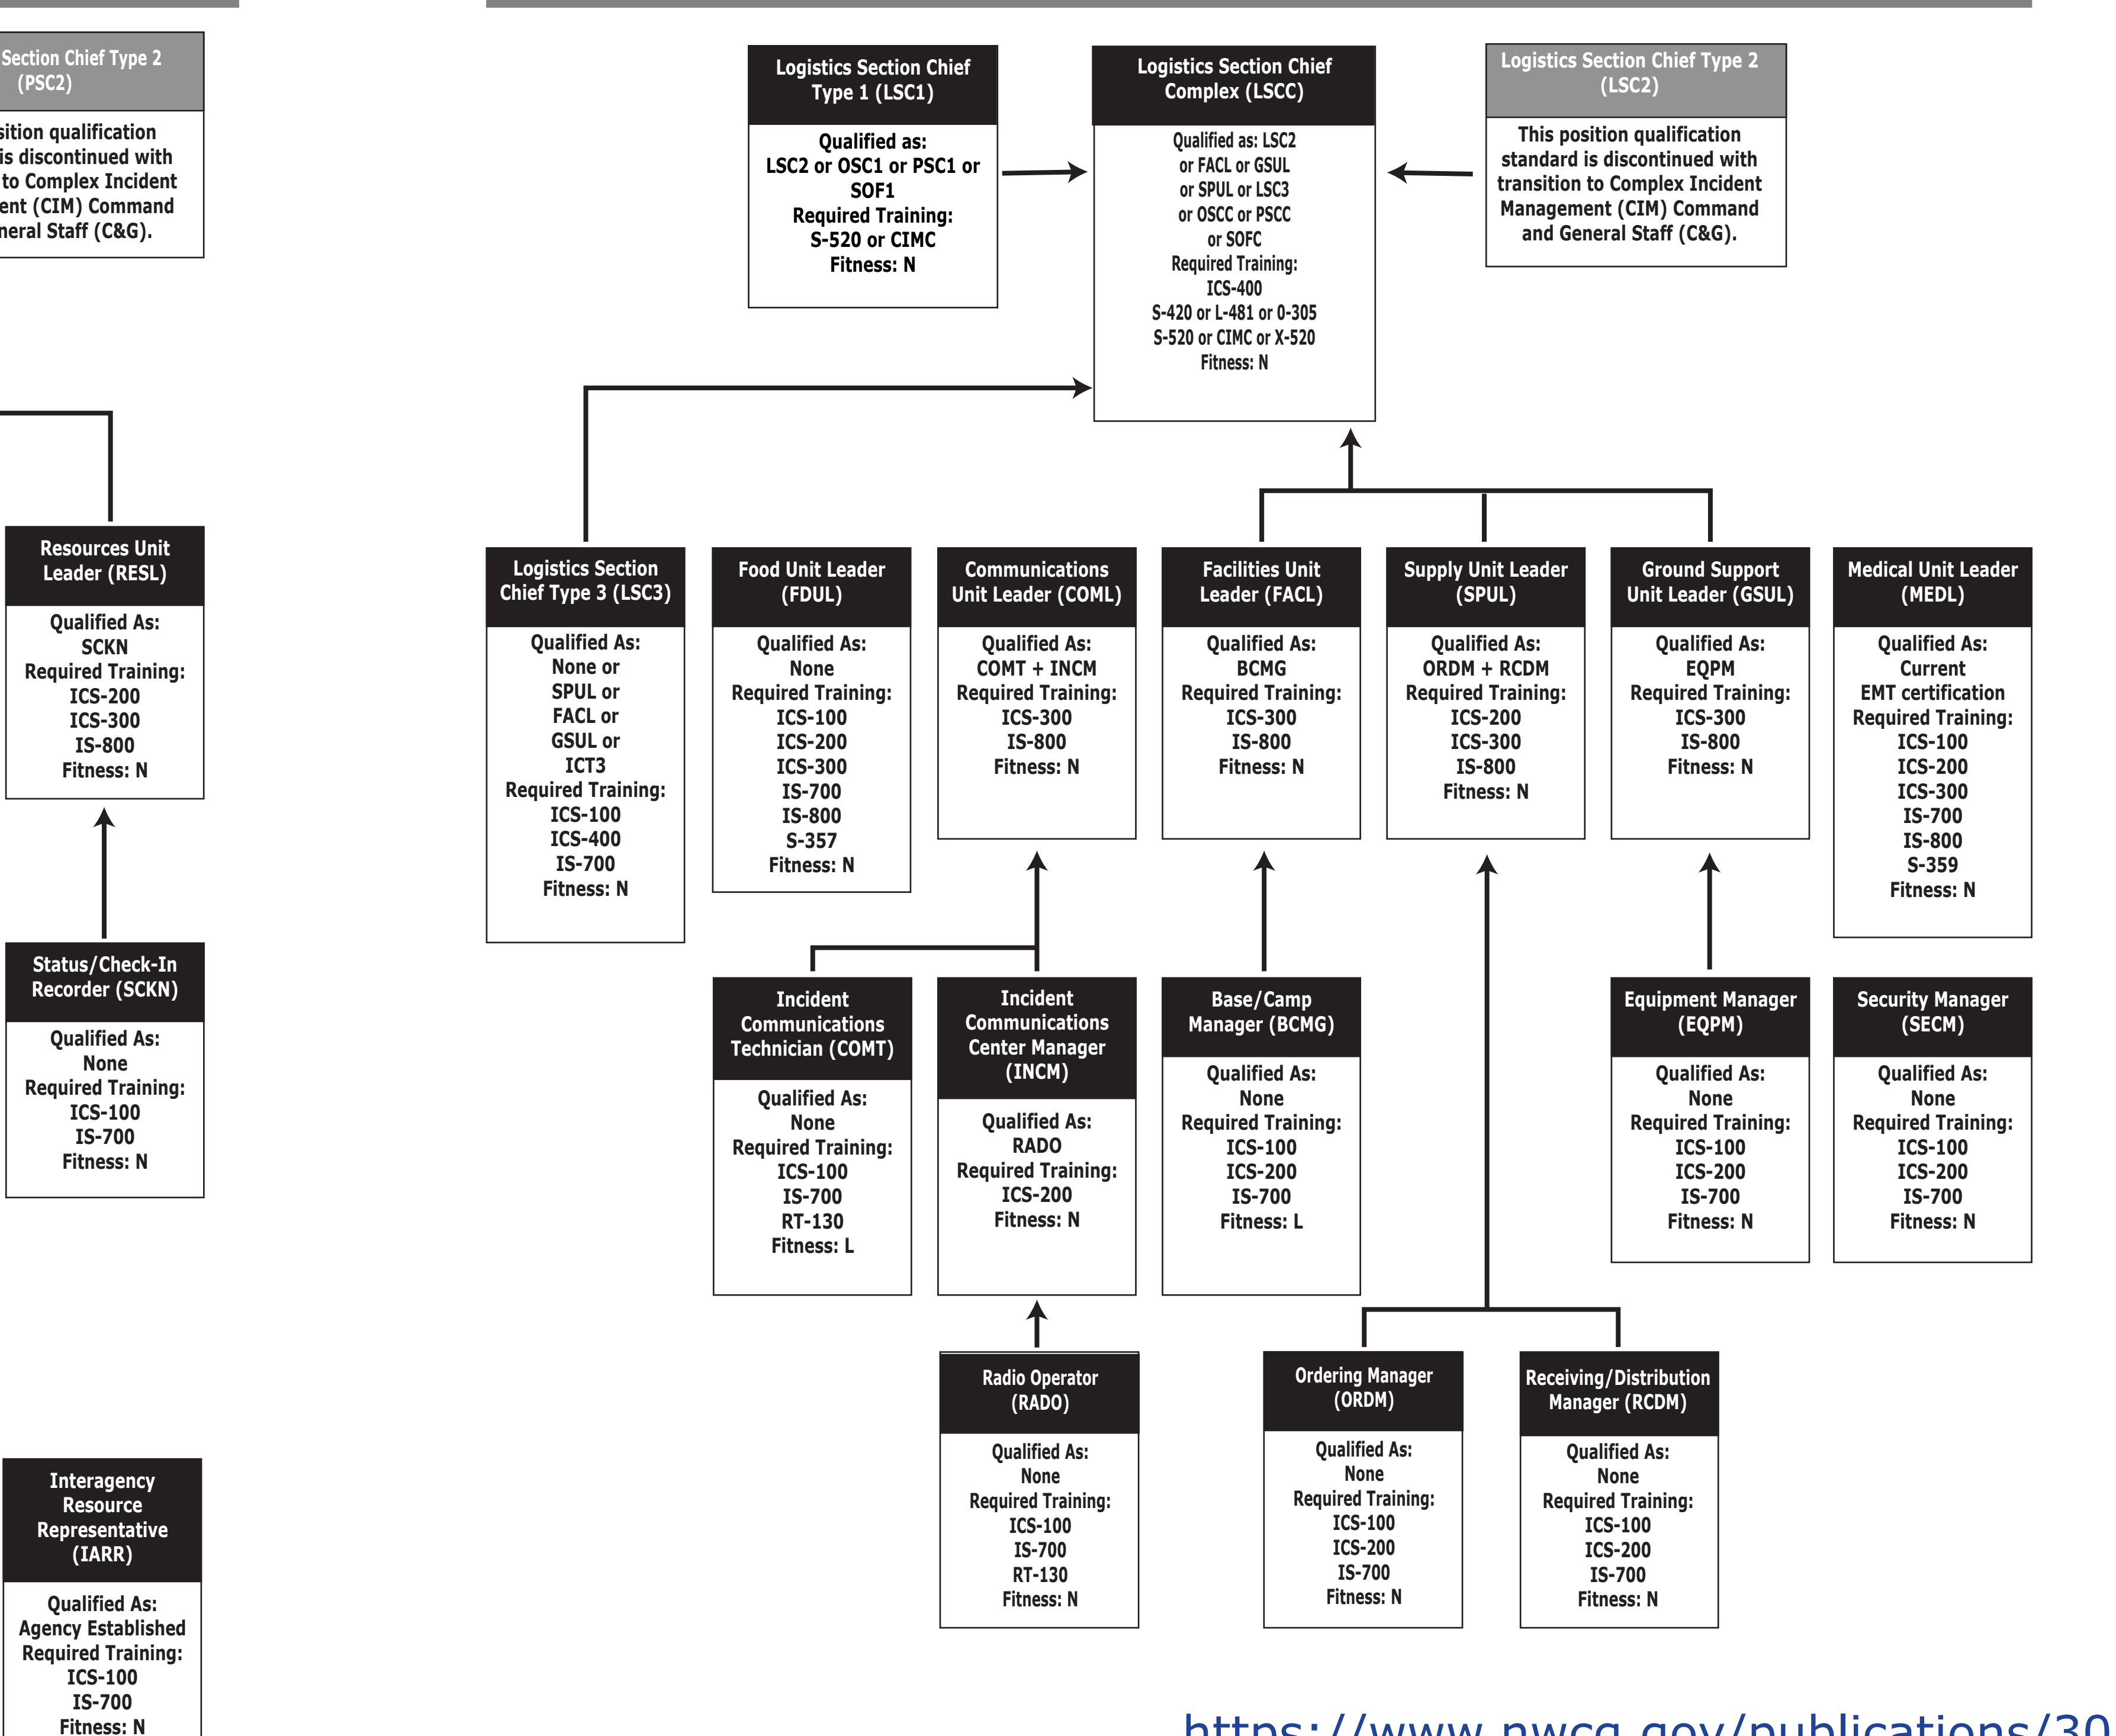

NWCG Wildland Fire Position Qualification Flow Chart

OPERATIONS

AREA COMMAND

COMMAND

AIR OPERATIONS

DISPATCH

FINANCE / ADMINISTRATION

PLANNING

LOGISTICS

PREVENTION & INVESTIGATION

* These positions require additional training prior to certification.