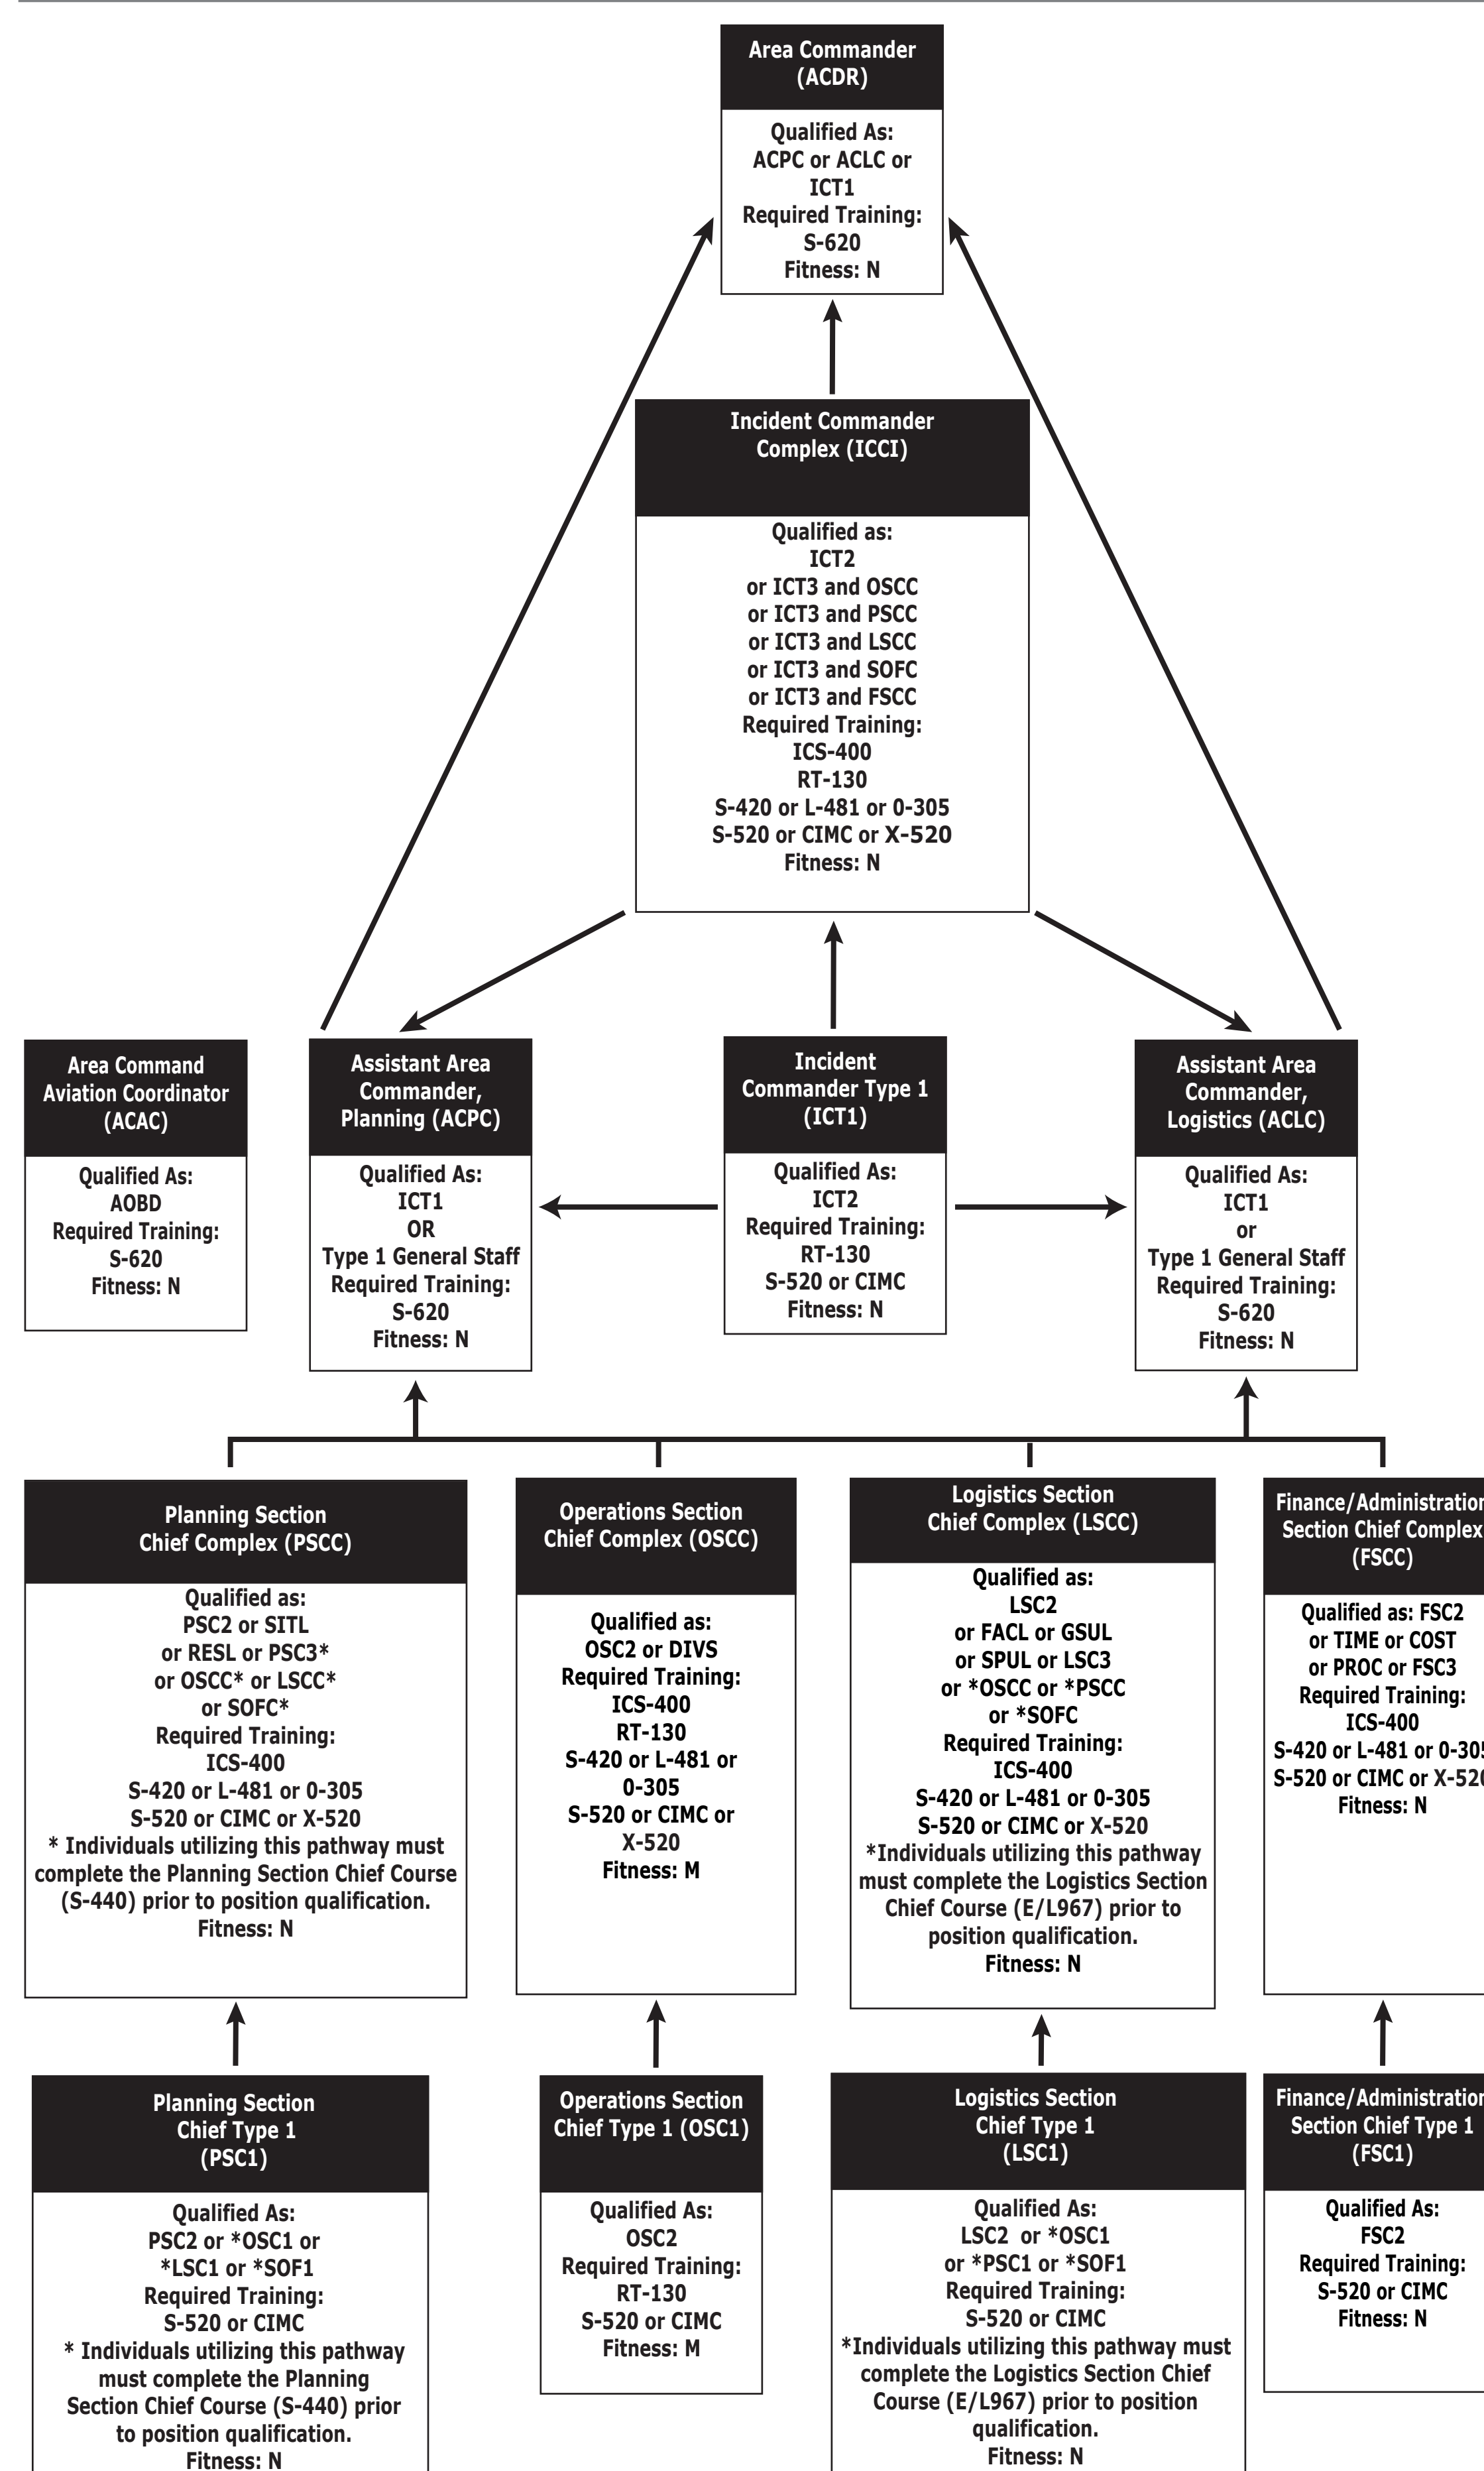

NWCG Wildland Fire Position Qualification Flow Chart

OPERATIONS

AREA COMMAND

COMMAND

AIR OPERATIONS

DISPATCH

FINANCE / ADMINISTRATION

PLANNING

LOGISTICS

PREVENTION & INVESTIGATION

* These positions require additional training prior to certification.