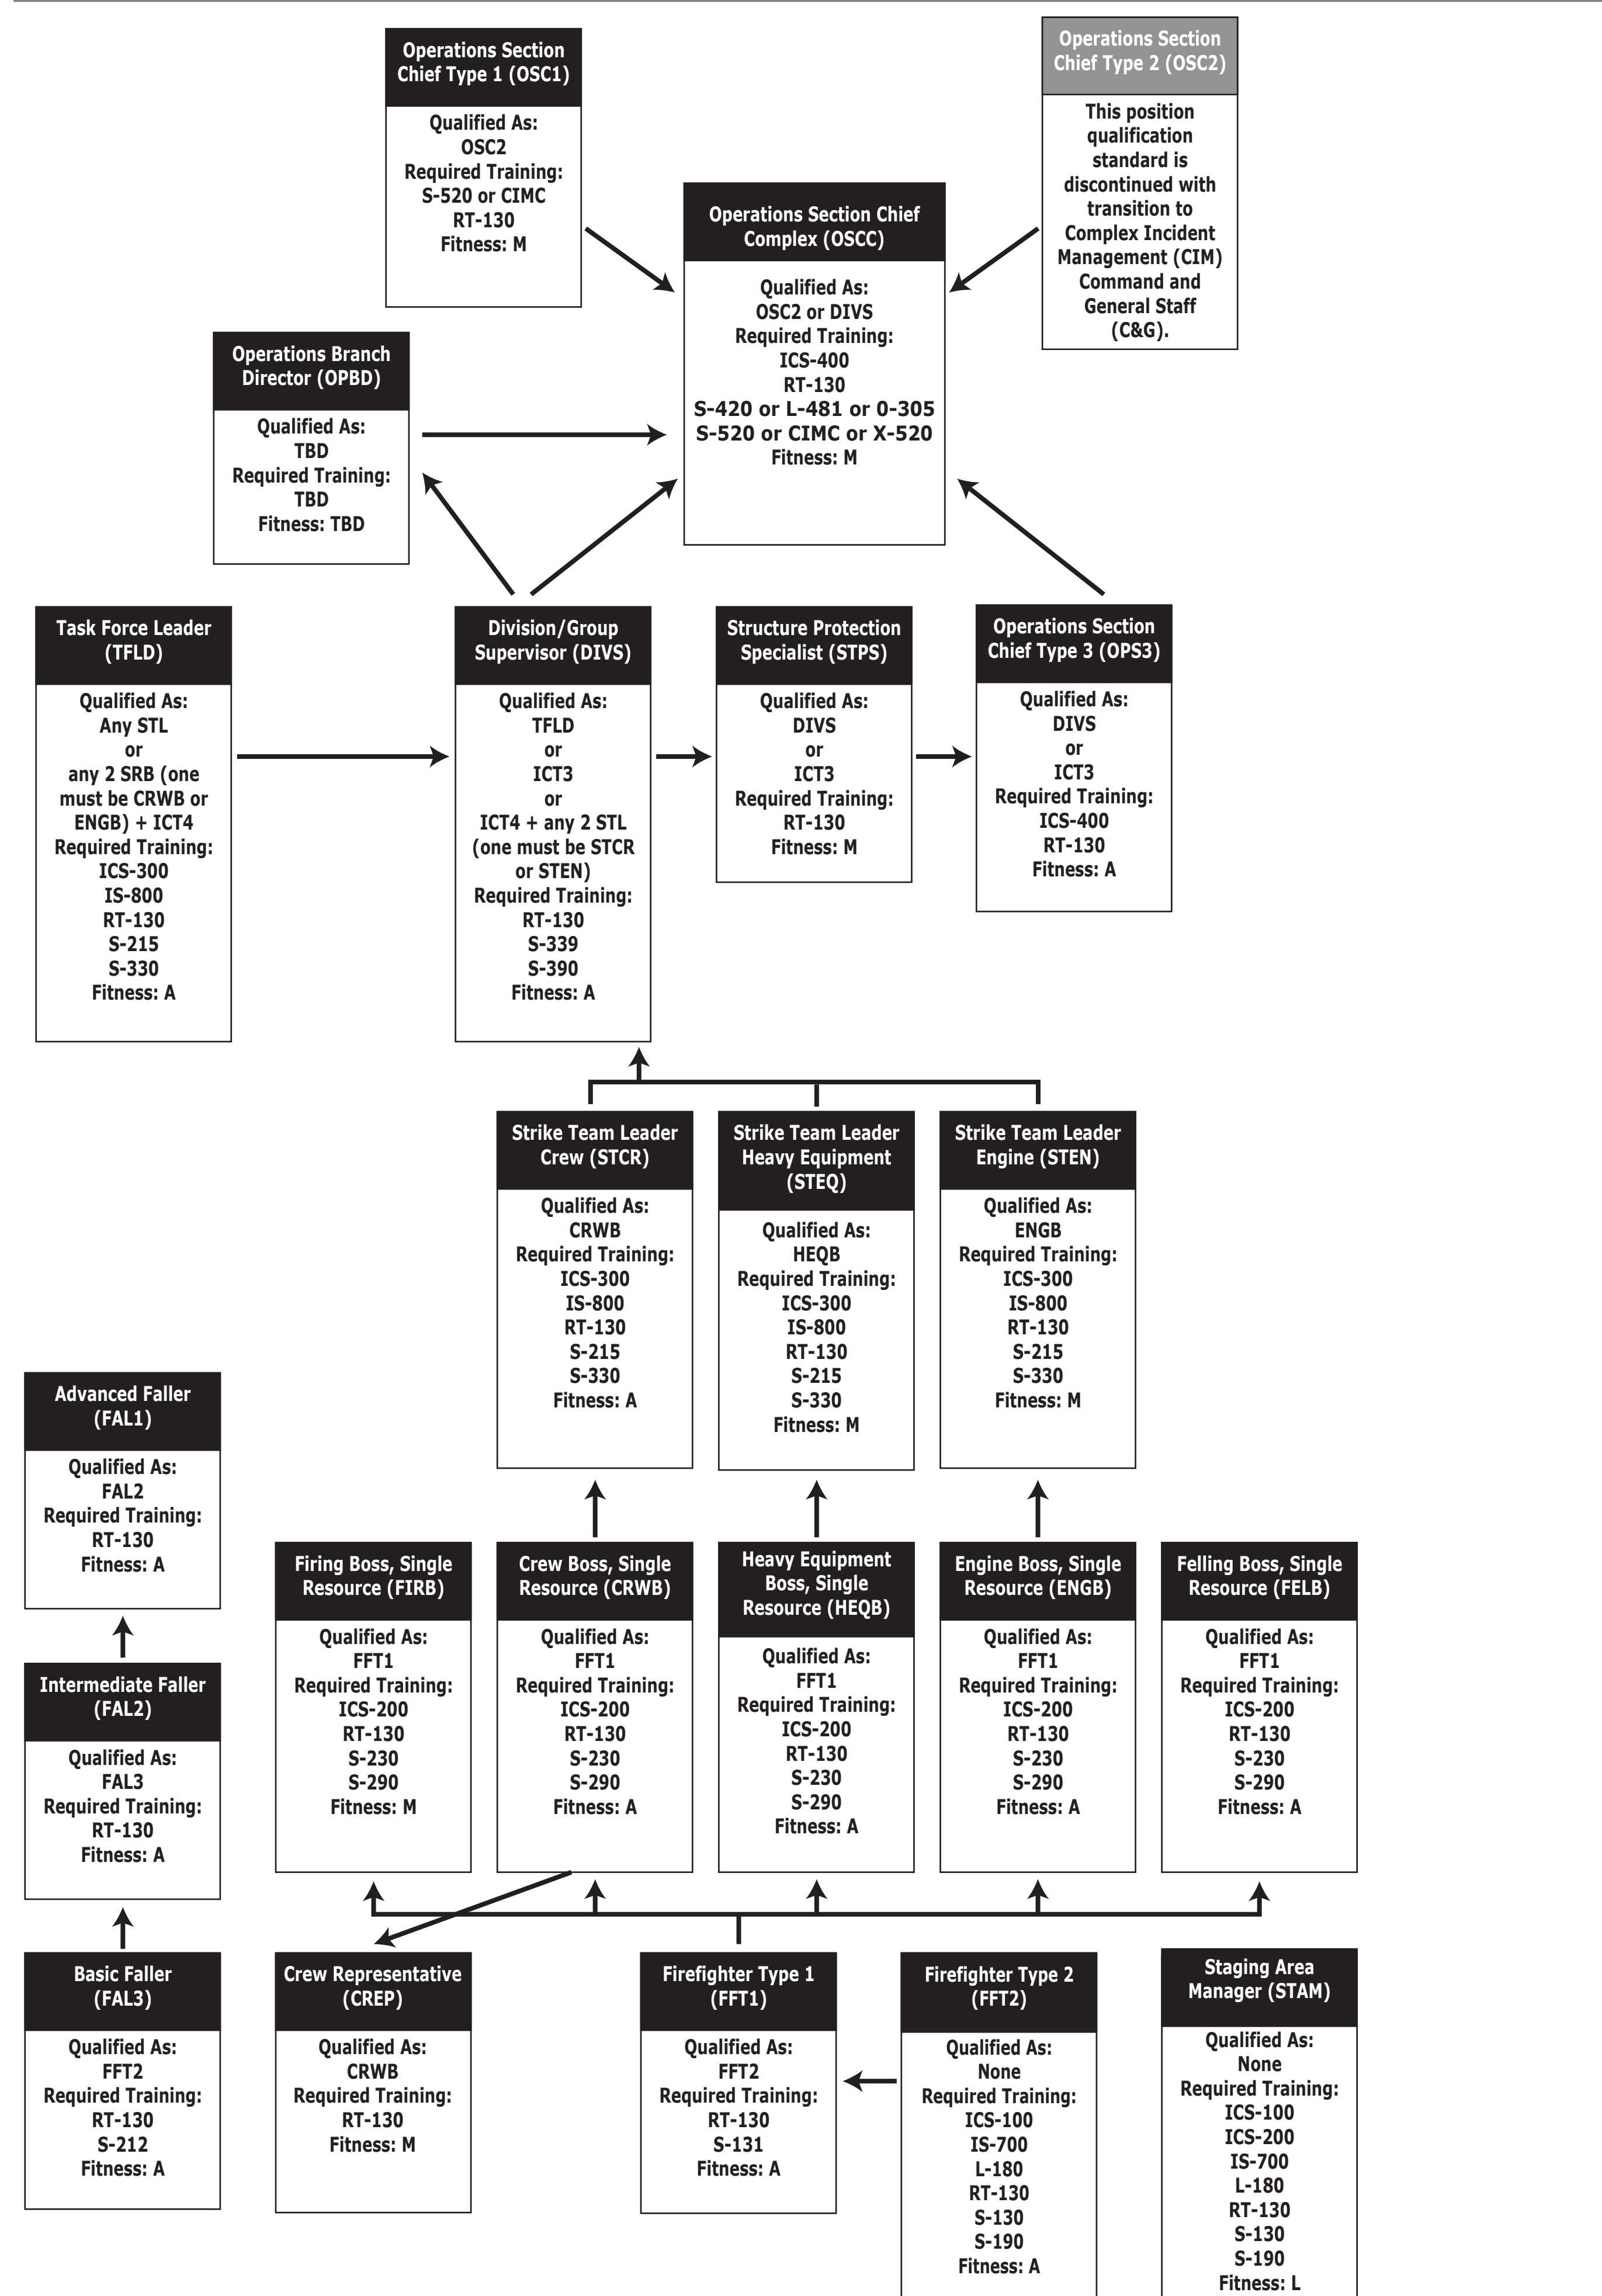

NWCG Wildland Fire Position Qualification Flow Chart

OPERATIONS

AREA COMMAND

COMMAND

AIR OPERATIONS

DISPATCH

FINANCE / ADMINISTRATION

PLANNING

LOGISTICS

PREVENTION & INVESTIGATION

* These positions require additional training prior to certification.