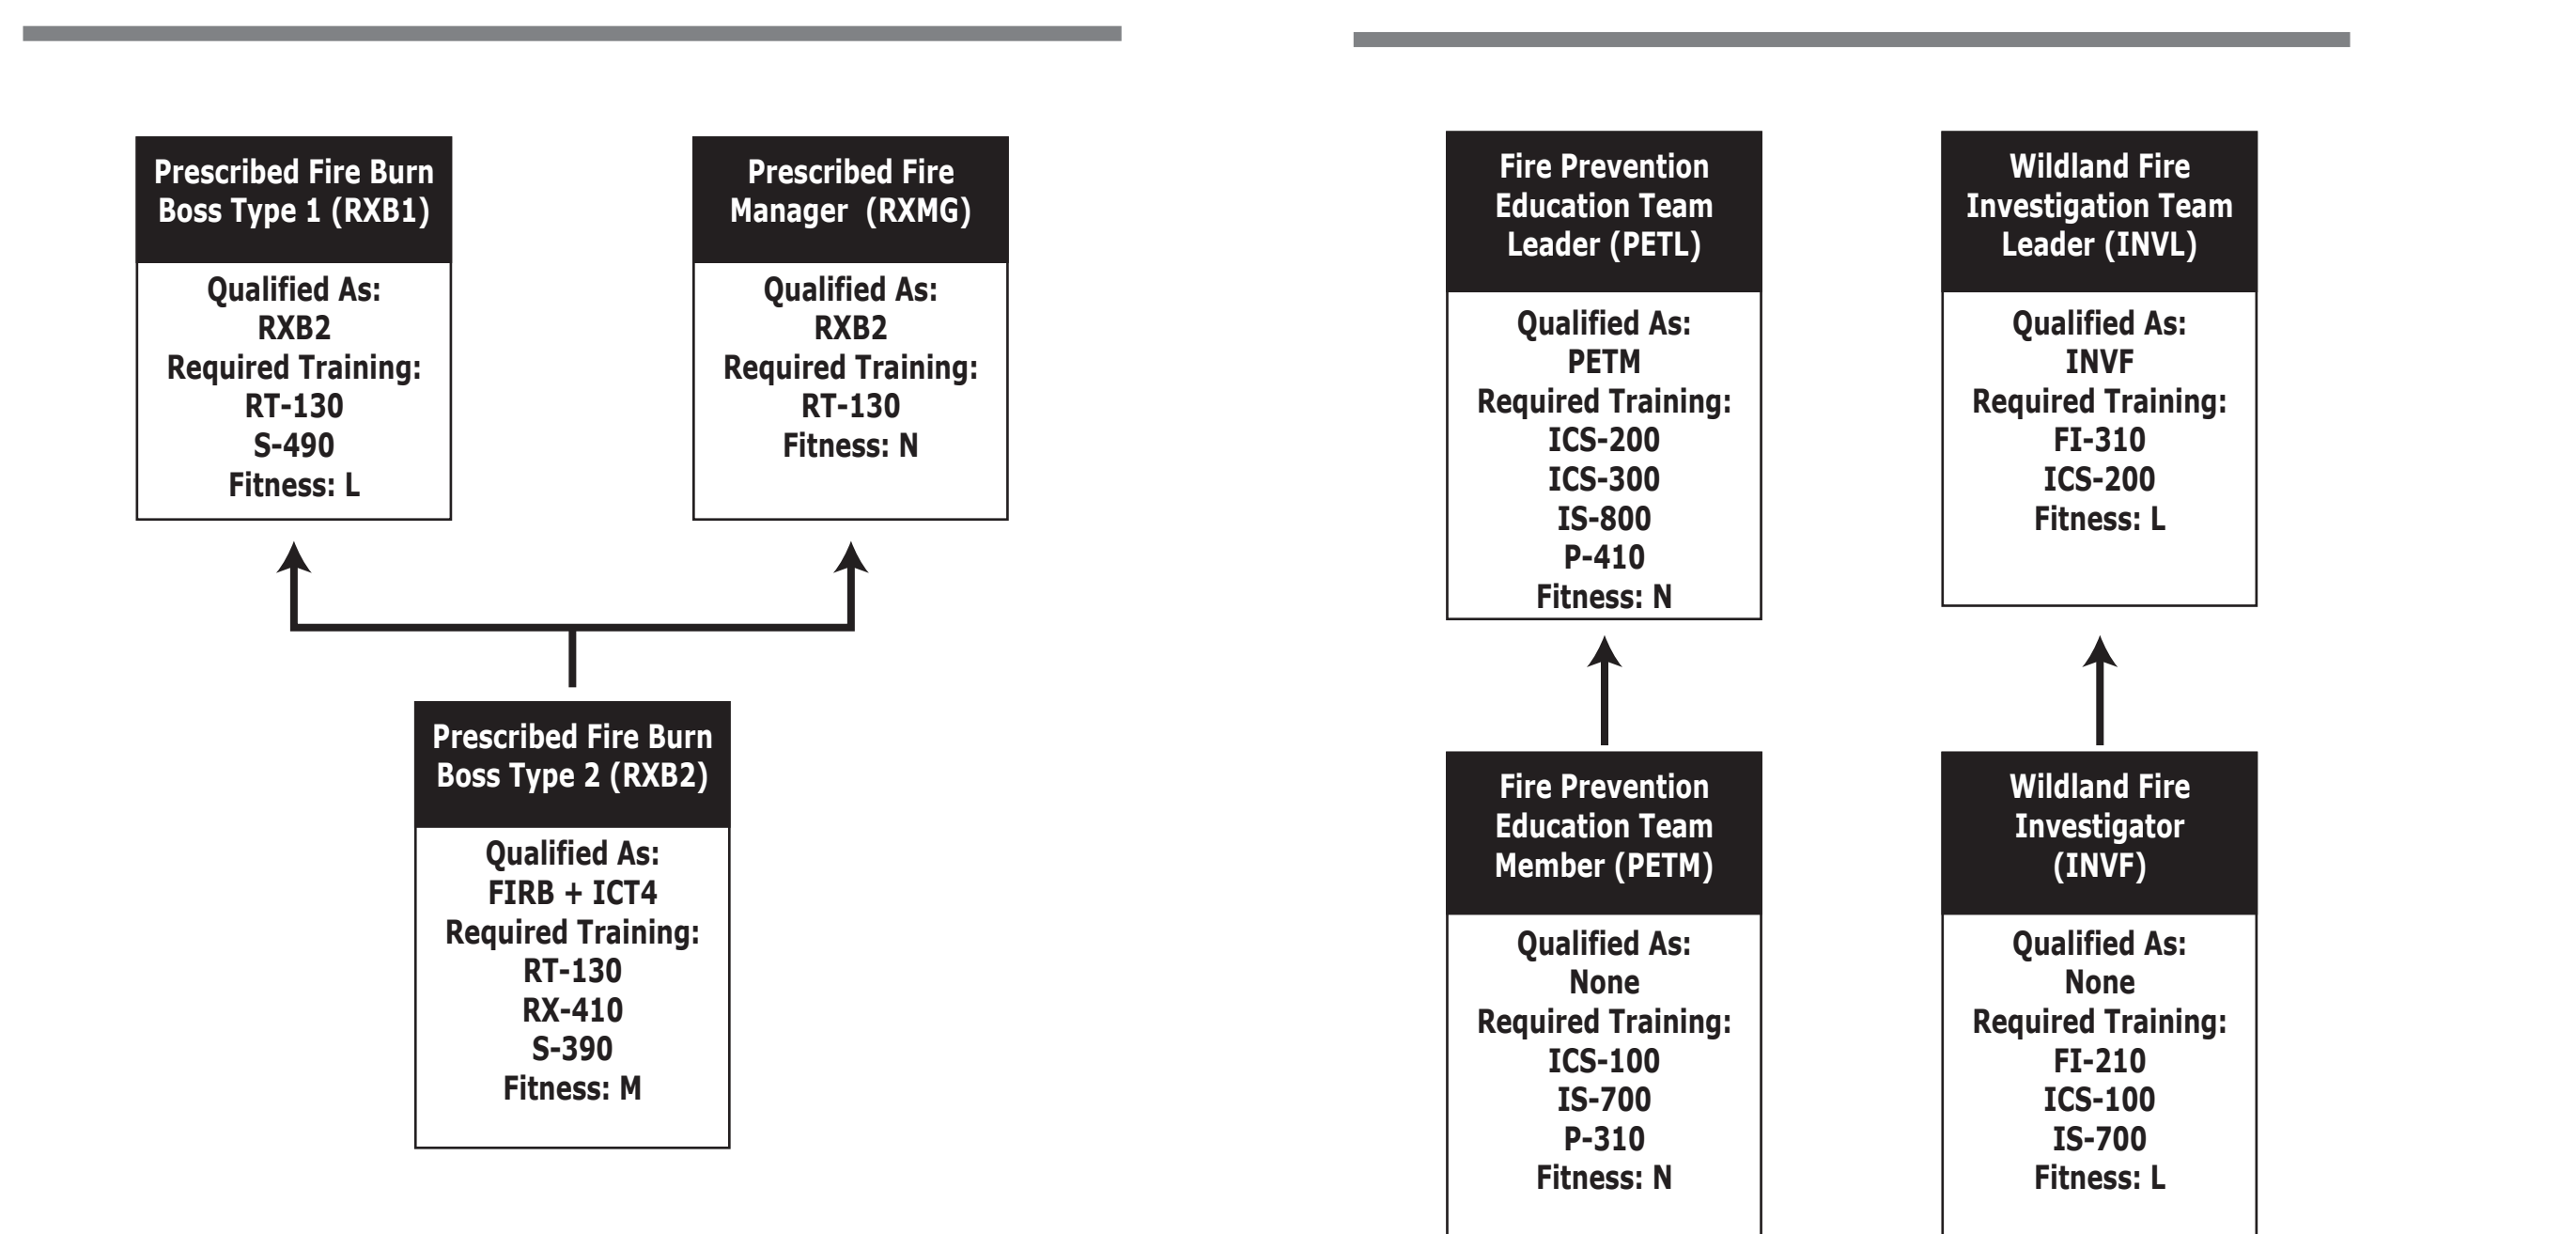

NWCG Wildland Fire Position Qualification Flow Chart

OPERATIONS

AREA COMMAND

COMMAND

AIR OPERATIONS

DISPATCH

FINANCE / ADMINISTRATION

PLANNING

LOGISTICS

PREVENTION & INVESTIGATION

* These positions require additional training prior to certification.