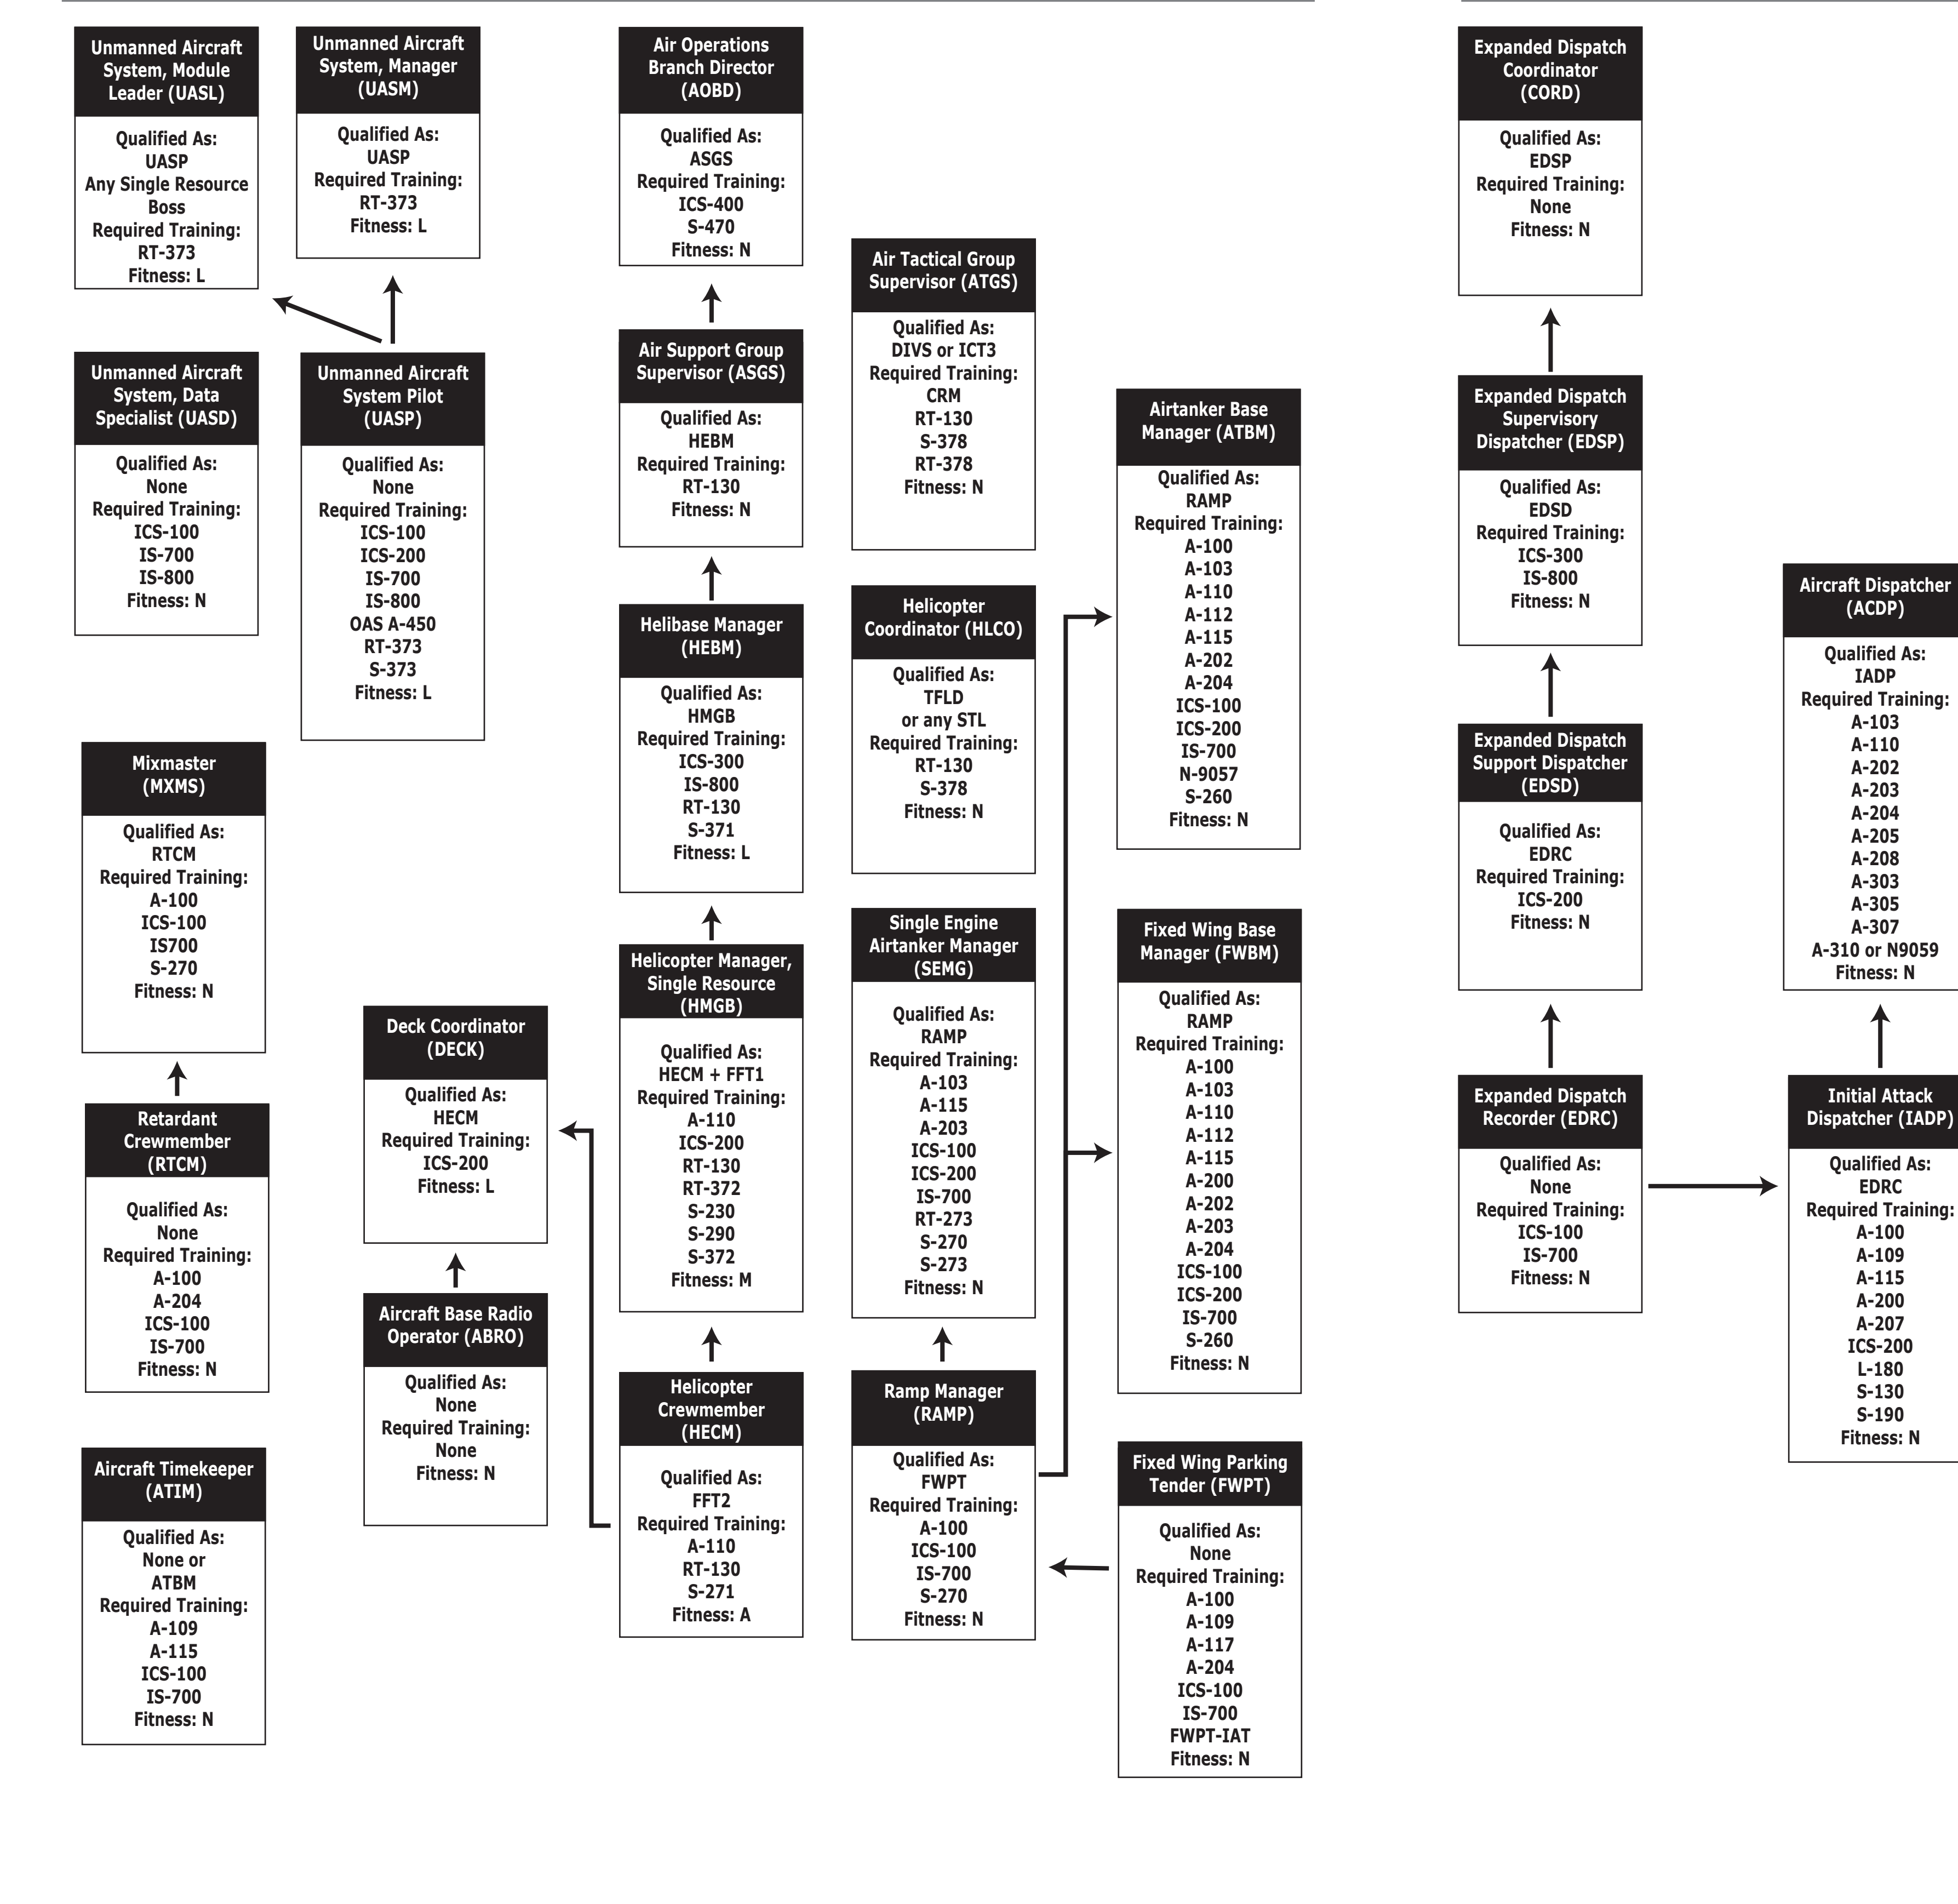

NWCG Wildland Fire Position Qualification Flow Chart

OPERATIONS

AREA COMMAND

COMMAND

AIR OPERATIONS

DISPATCH

FINANCE / ADMINISTRATION

PLANNING

LOGISTICS

PREVENTION & INVESTIGATION

* These positions require additional training prior to certification.