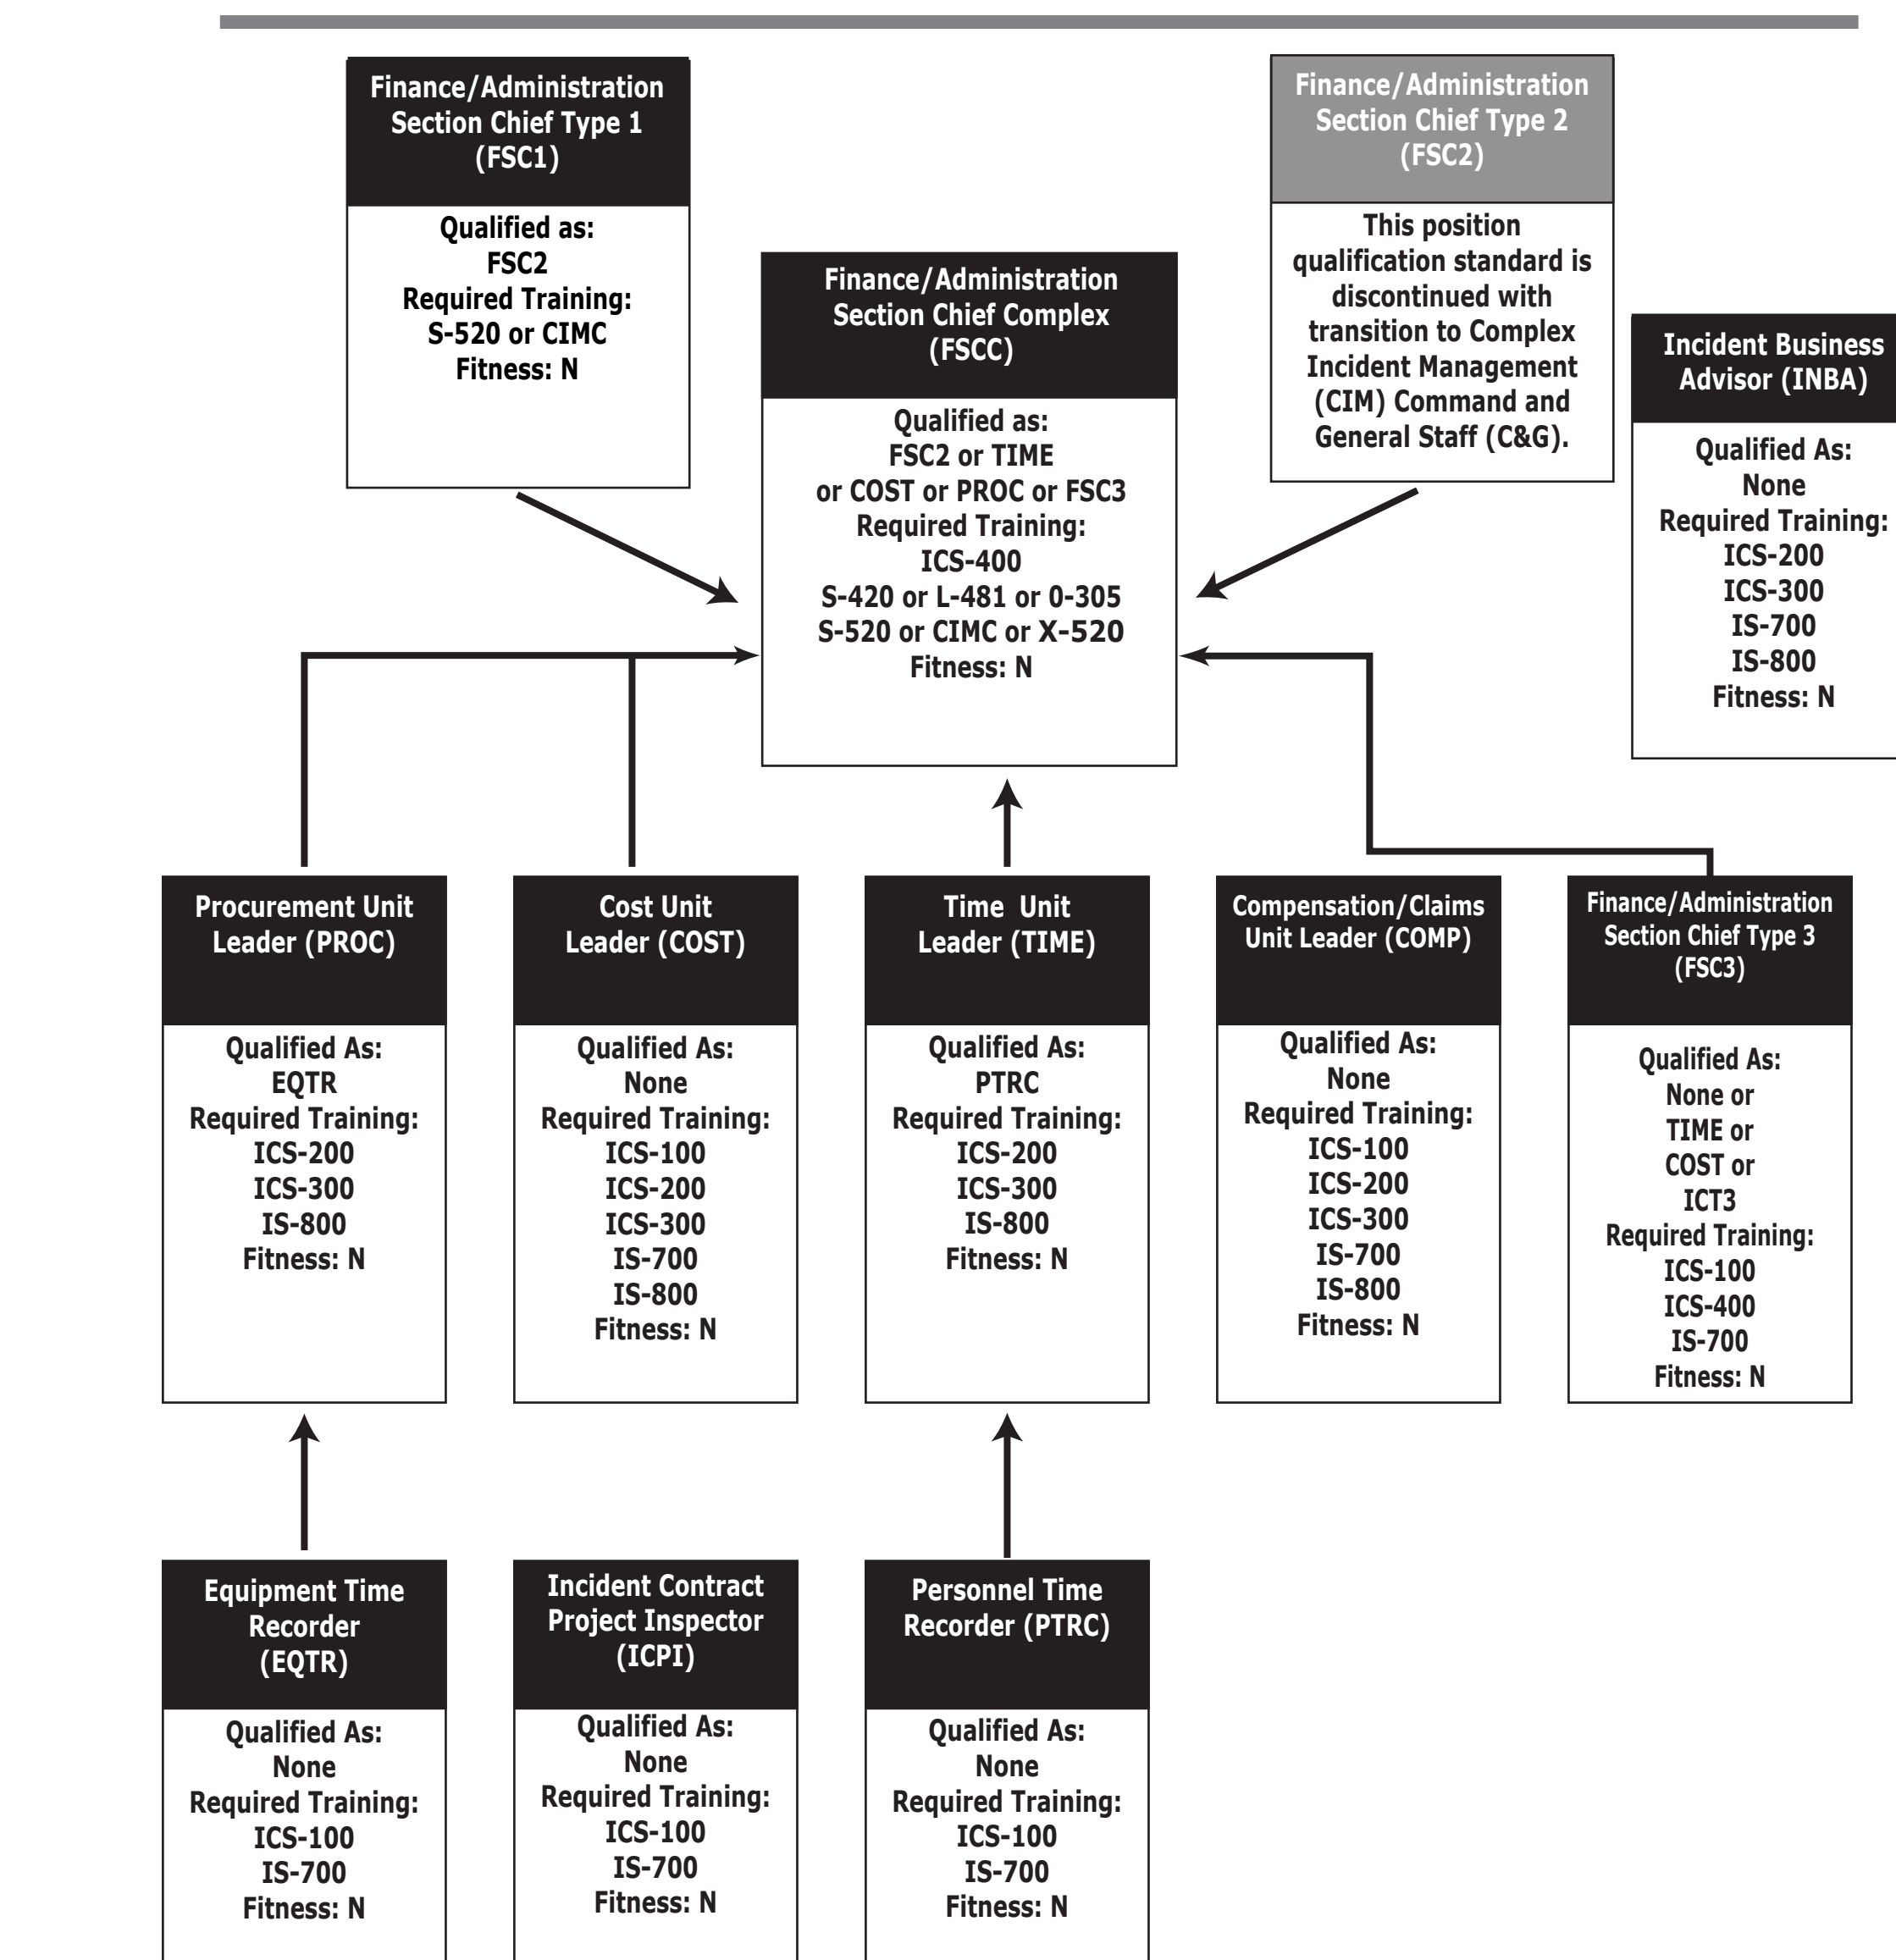

NWCG Wildland Fire Position Qualification Flow Chart

OPERATIONS

AREA COMMAND

COMMAND

AIR OPERATIONS

DISPATCH

FINANCE / ADMINISTRATION

PLANNING

LOGISTICS

PREVENTION & INVESTIGATION

* These positions require additional training prior to certification.