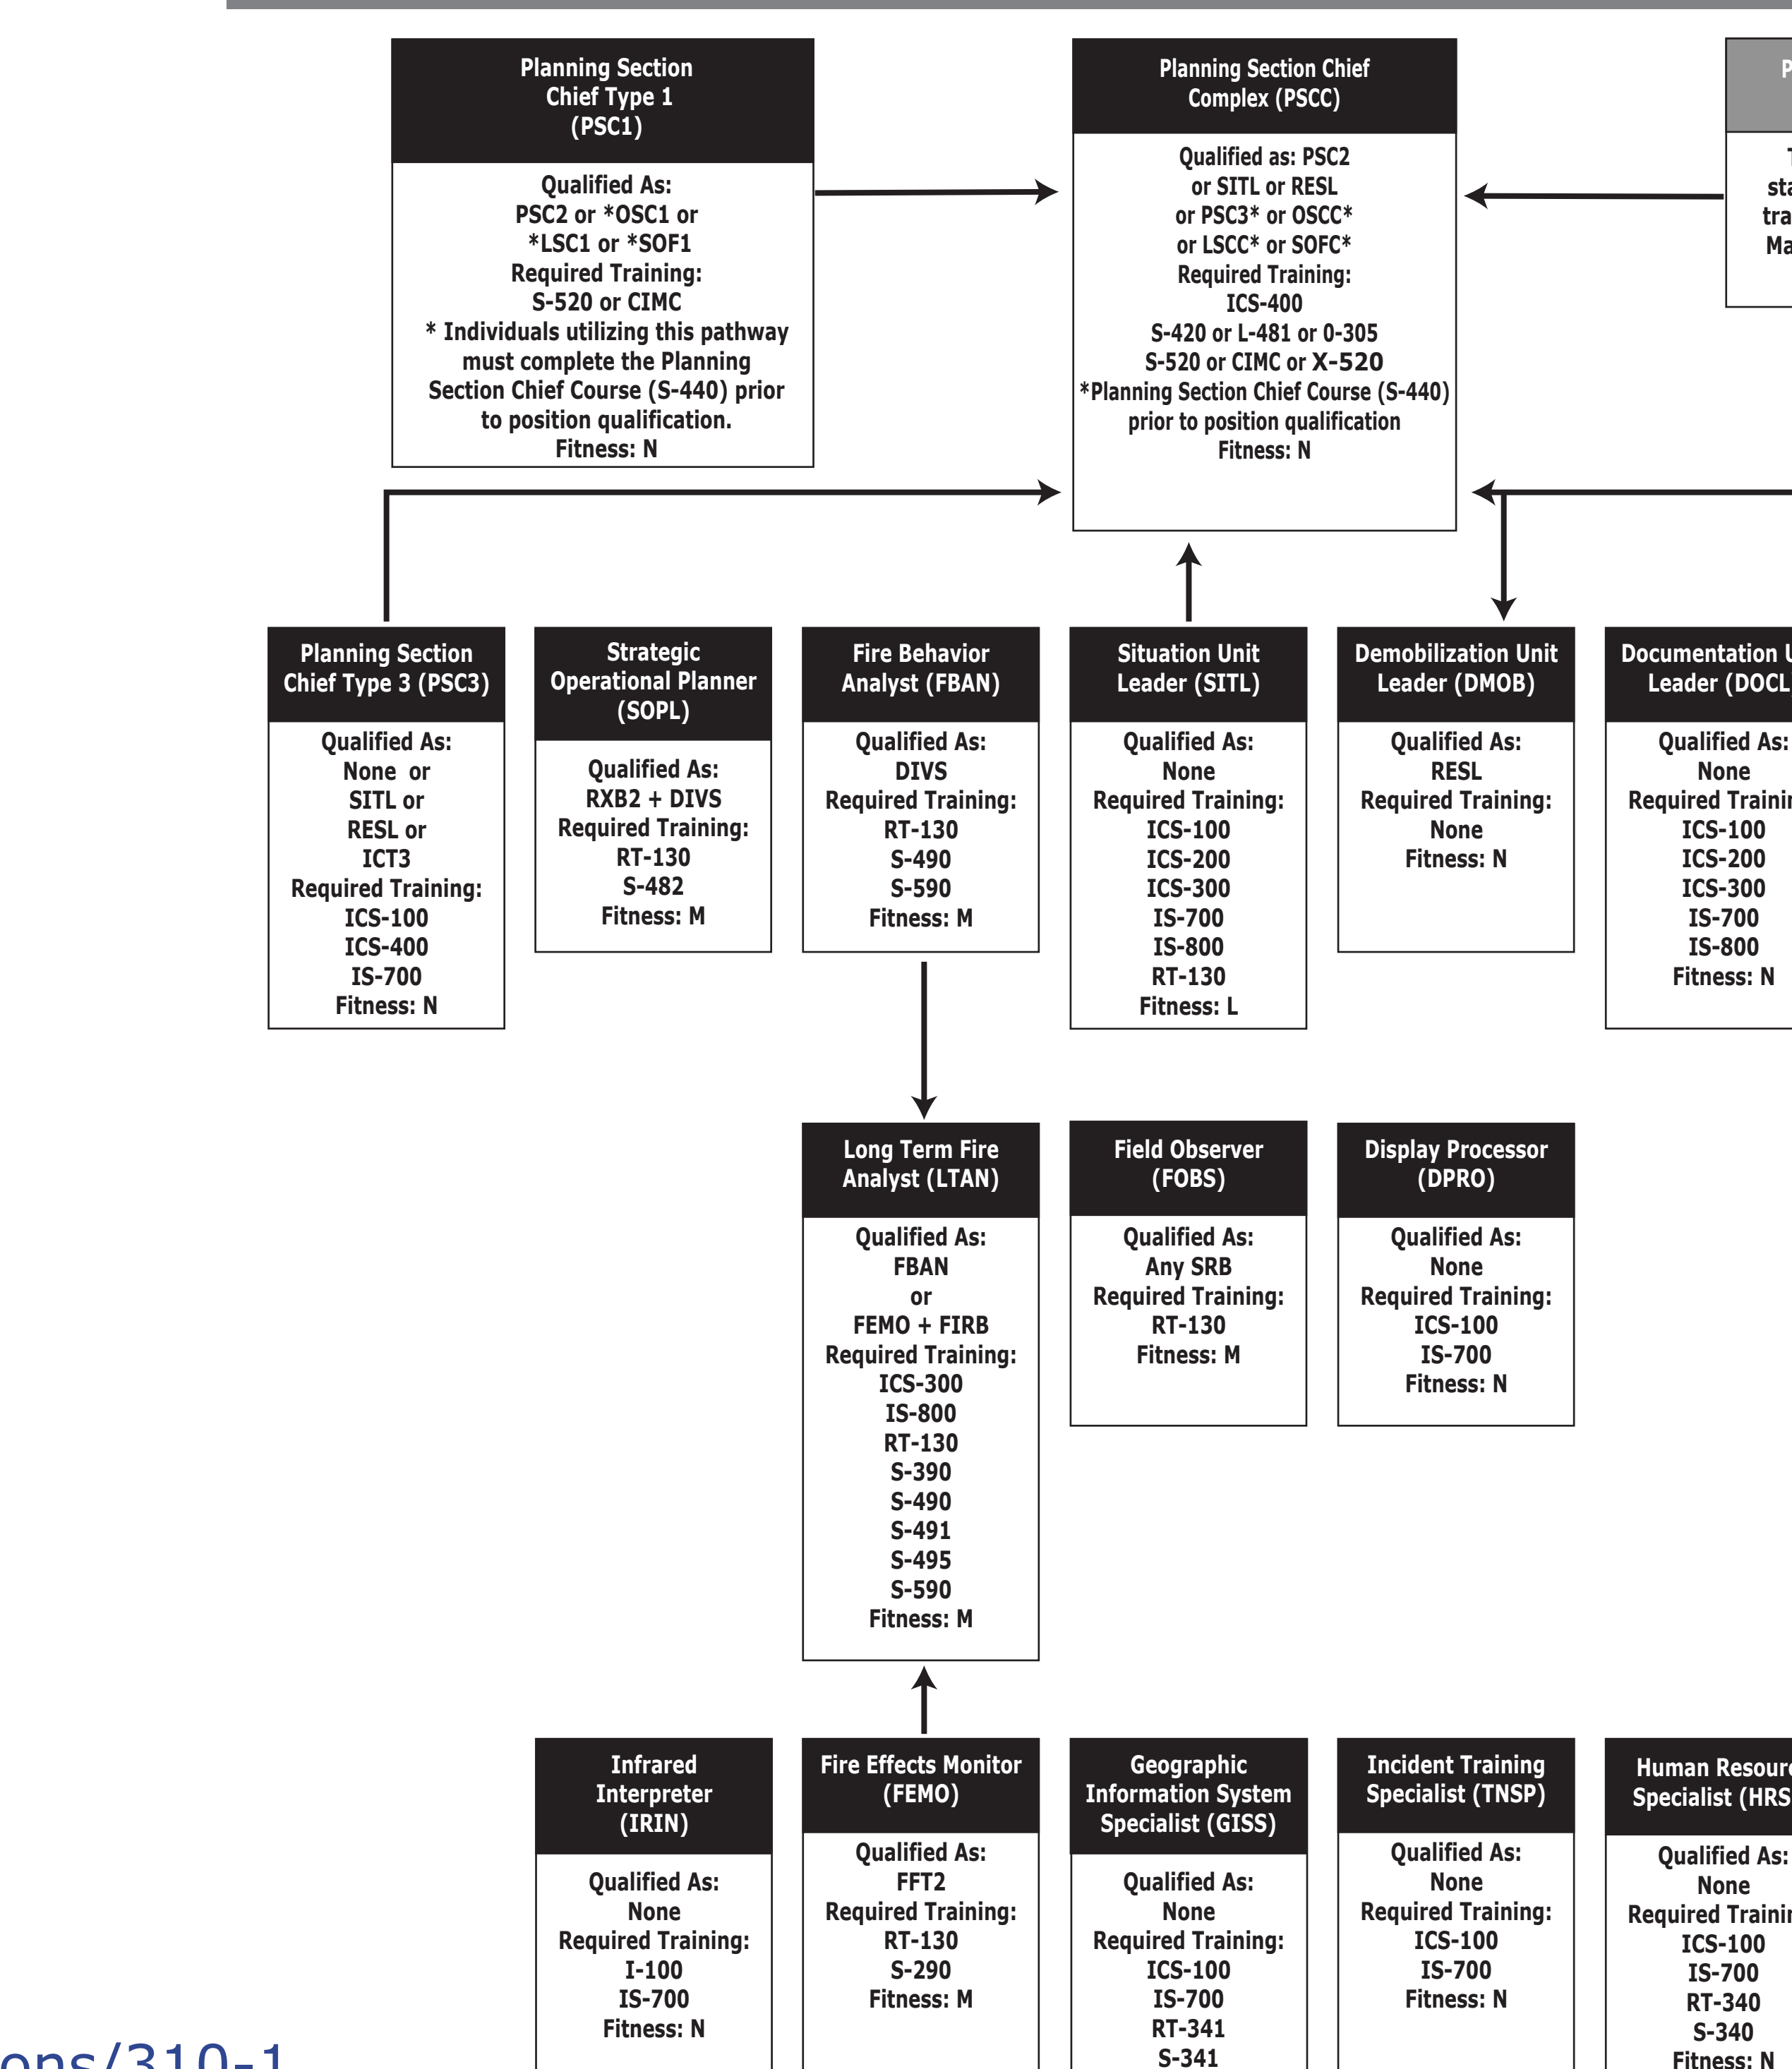

NWCG Wildland Fire Position Qualification Flow Chart

OPERATIONS

AREA COMMAND

COMMAND

AIR OPERATIONS

DISPATCH

FINANCE / ADMINISTRATION

PLANNING

LOGISTICS

PREVENTION & INVESTIGATION

* These positions require additional training prior to certification.