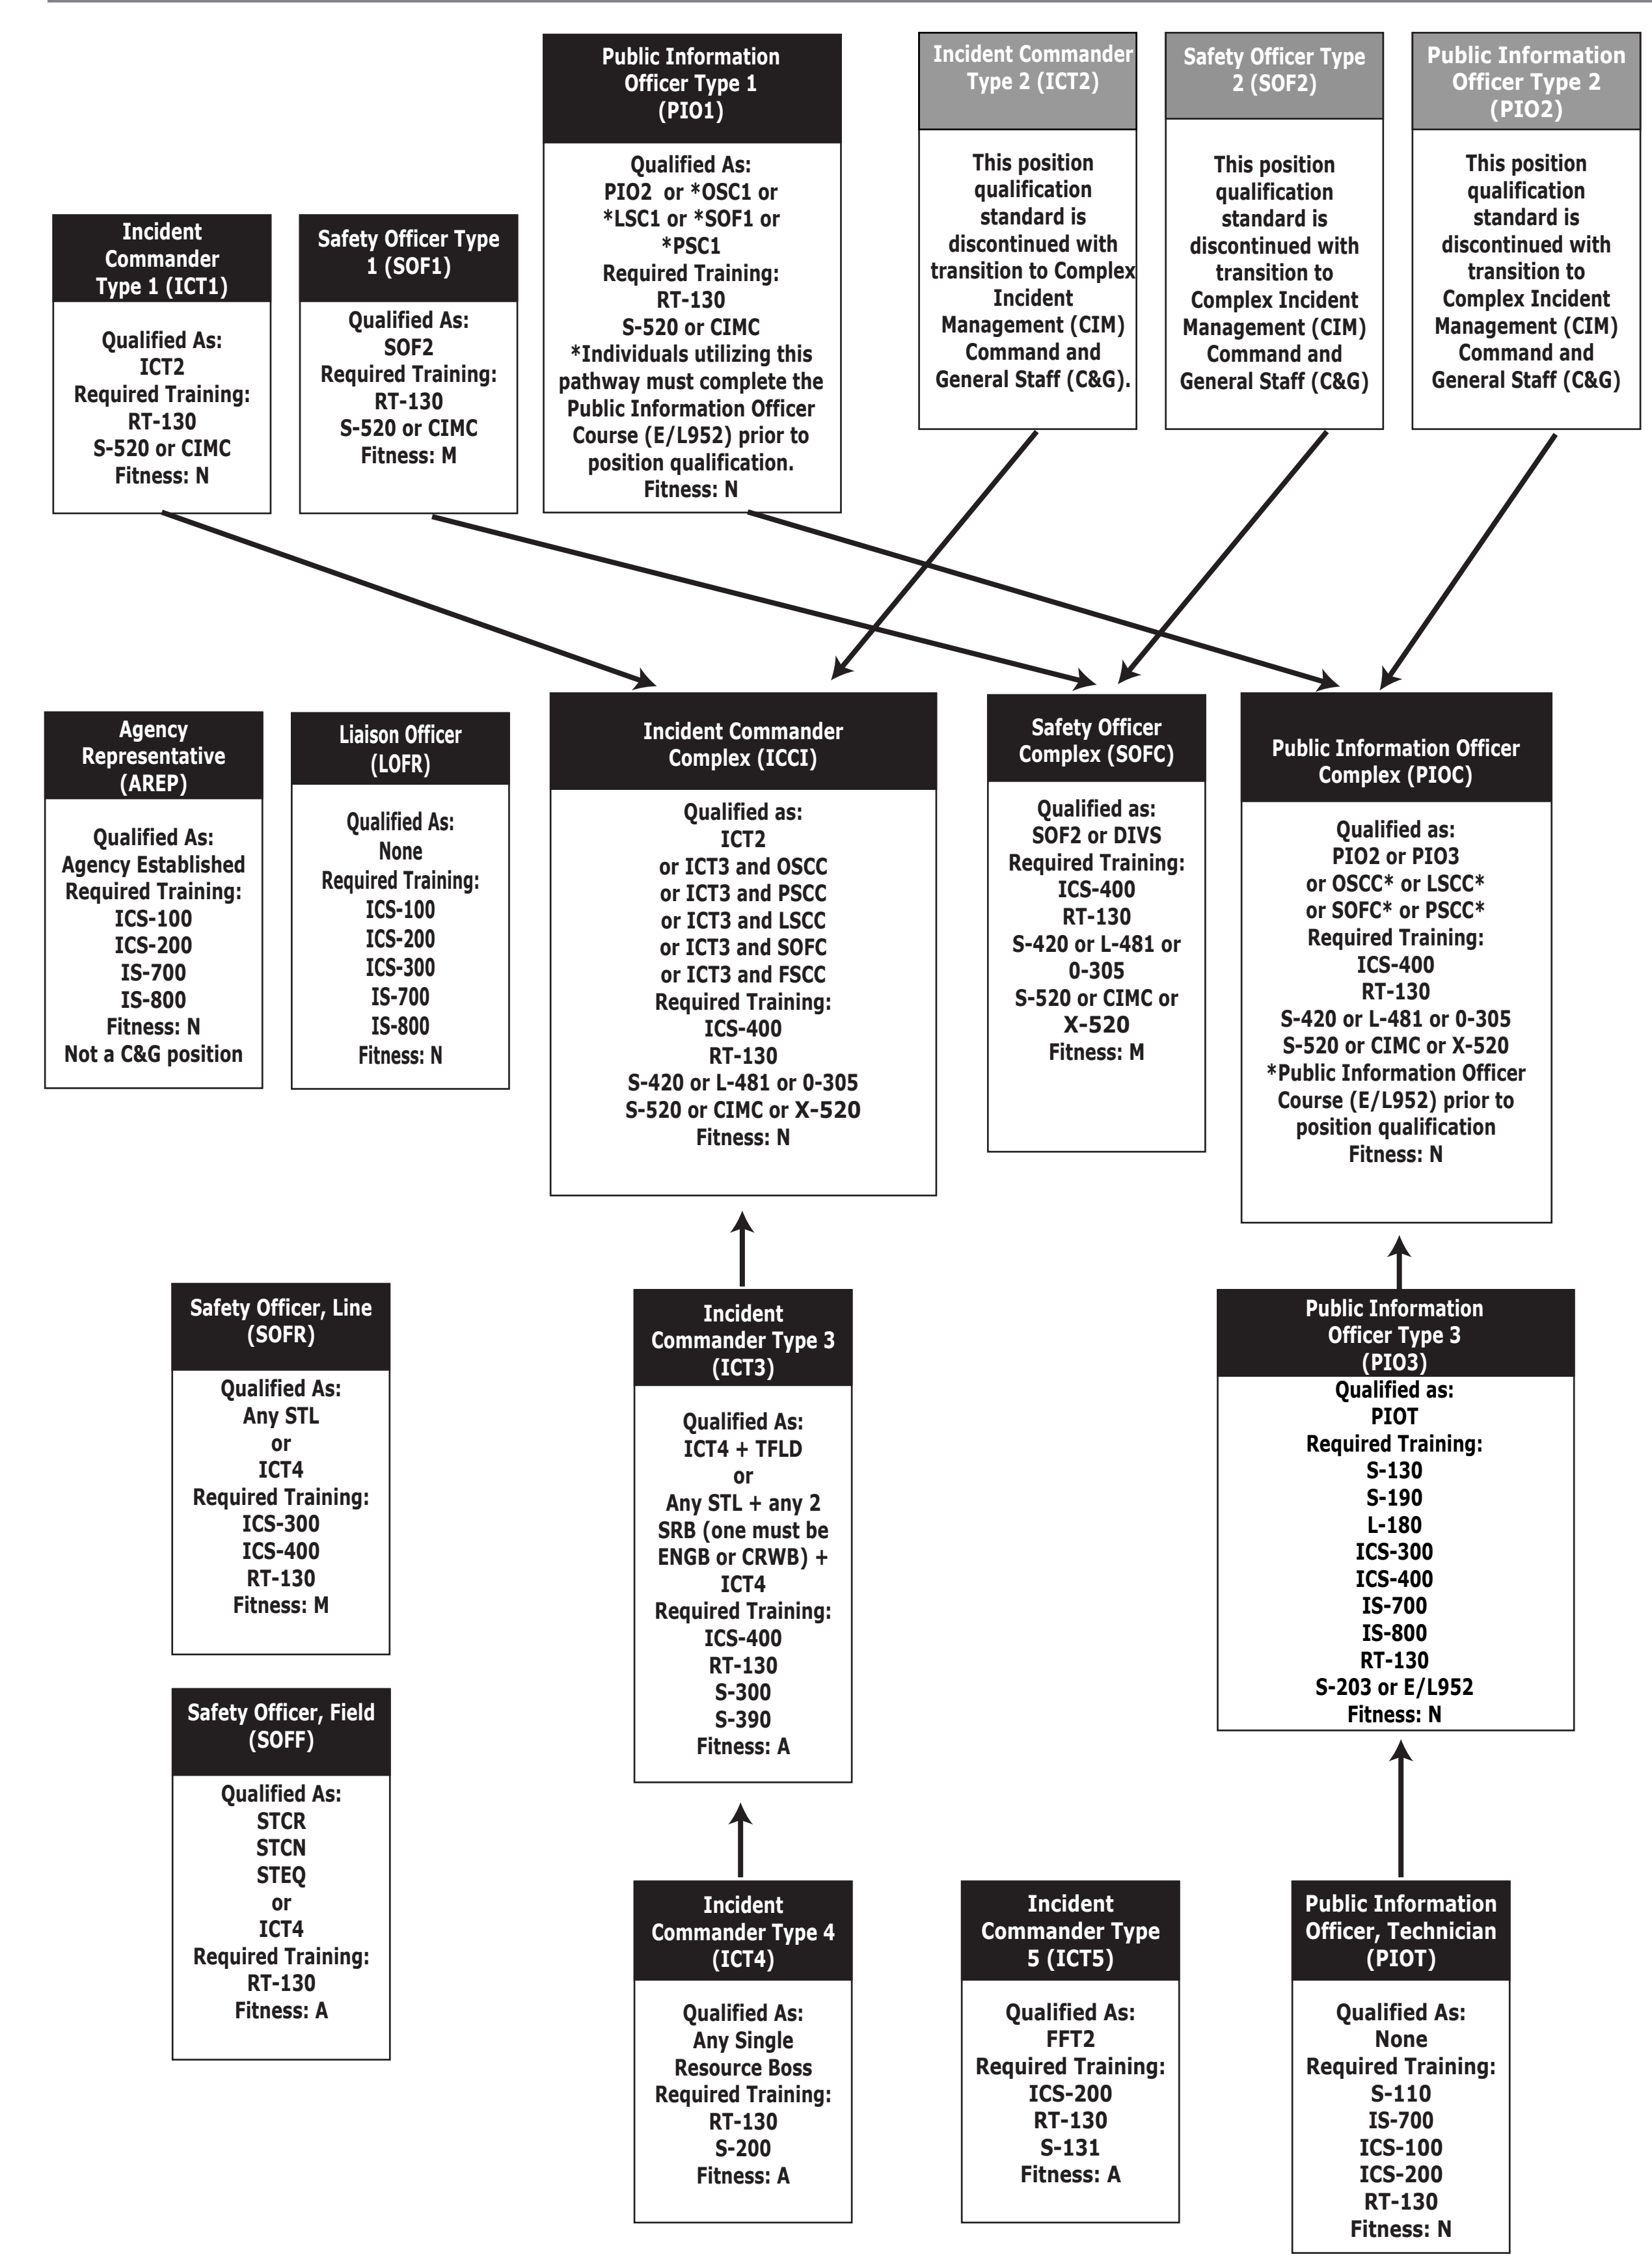

NWCG Wildland Fire Position Qualification Flow Chart

OPERATIONS

AREA COMMAND

COMMAND

AIR OPERATIONS

DISPATCH

FINANCE / ADMINISTRATION

PLANNING

LOGISTICS

PREVENTION & INVESTIGATION

* These positions require additional training prior to certification.