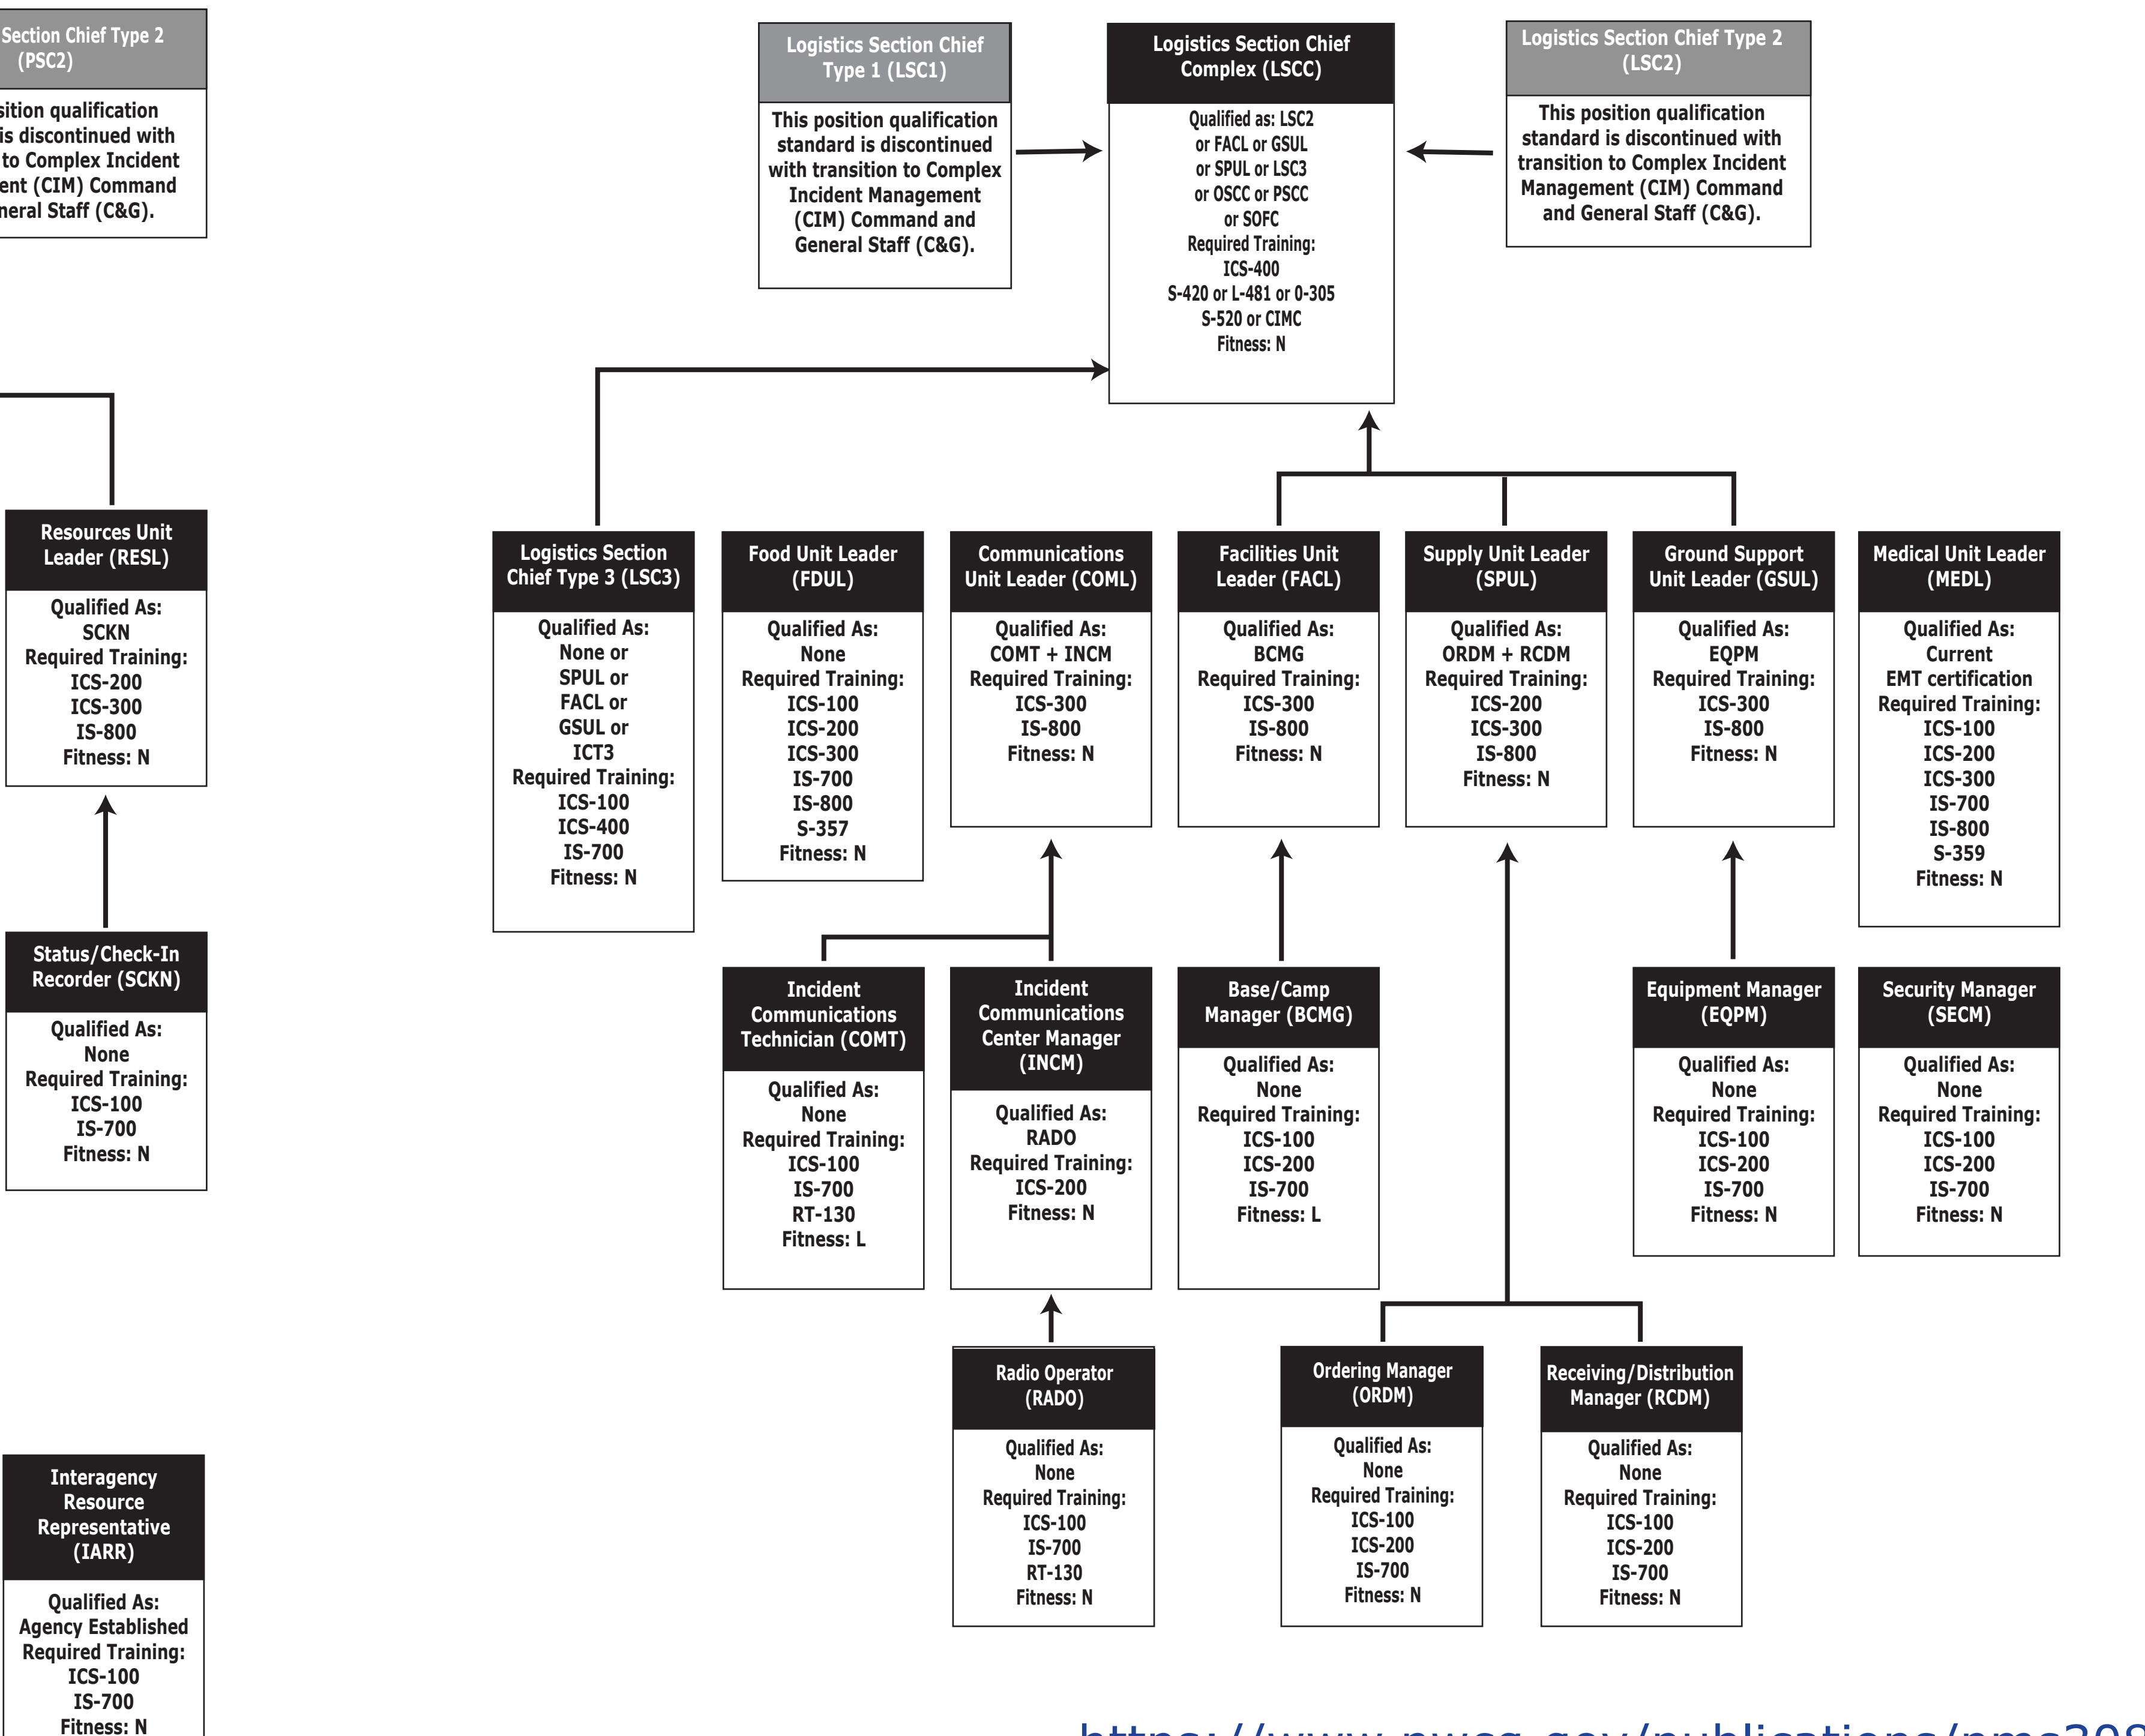

NWCG Wildland Fire Position Qualification Flow Chart

OPERATIONS

AREA COMMAND

COMMAND

AIR OPERATIONS

DISPATCH

PLANNING

LOGISTICS

FINANCE / ADMINISTRATION

PREVENTION & INVESTIGATION

* These positions require additional training prior to certification.