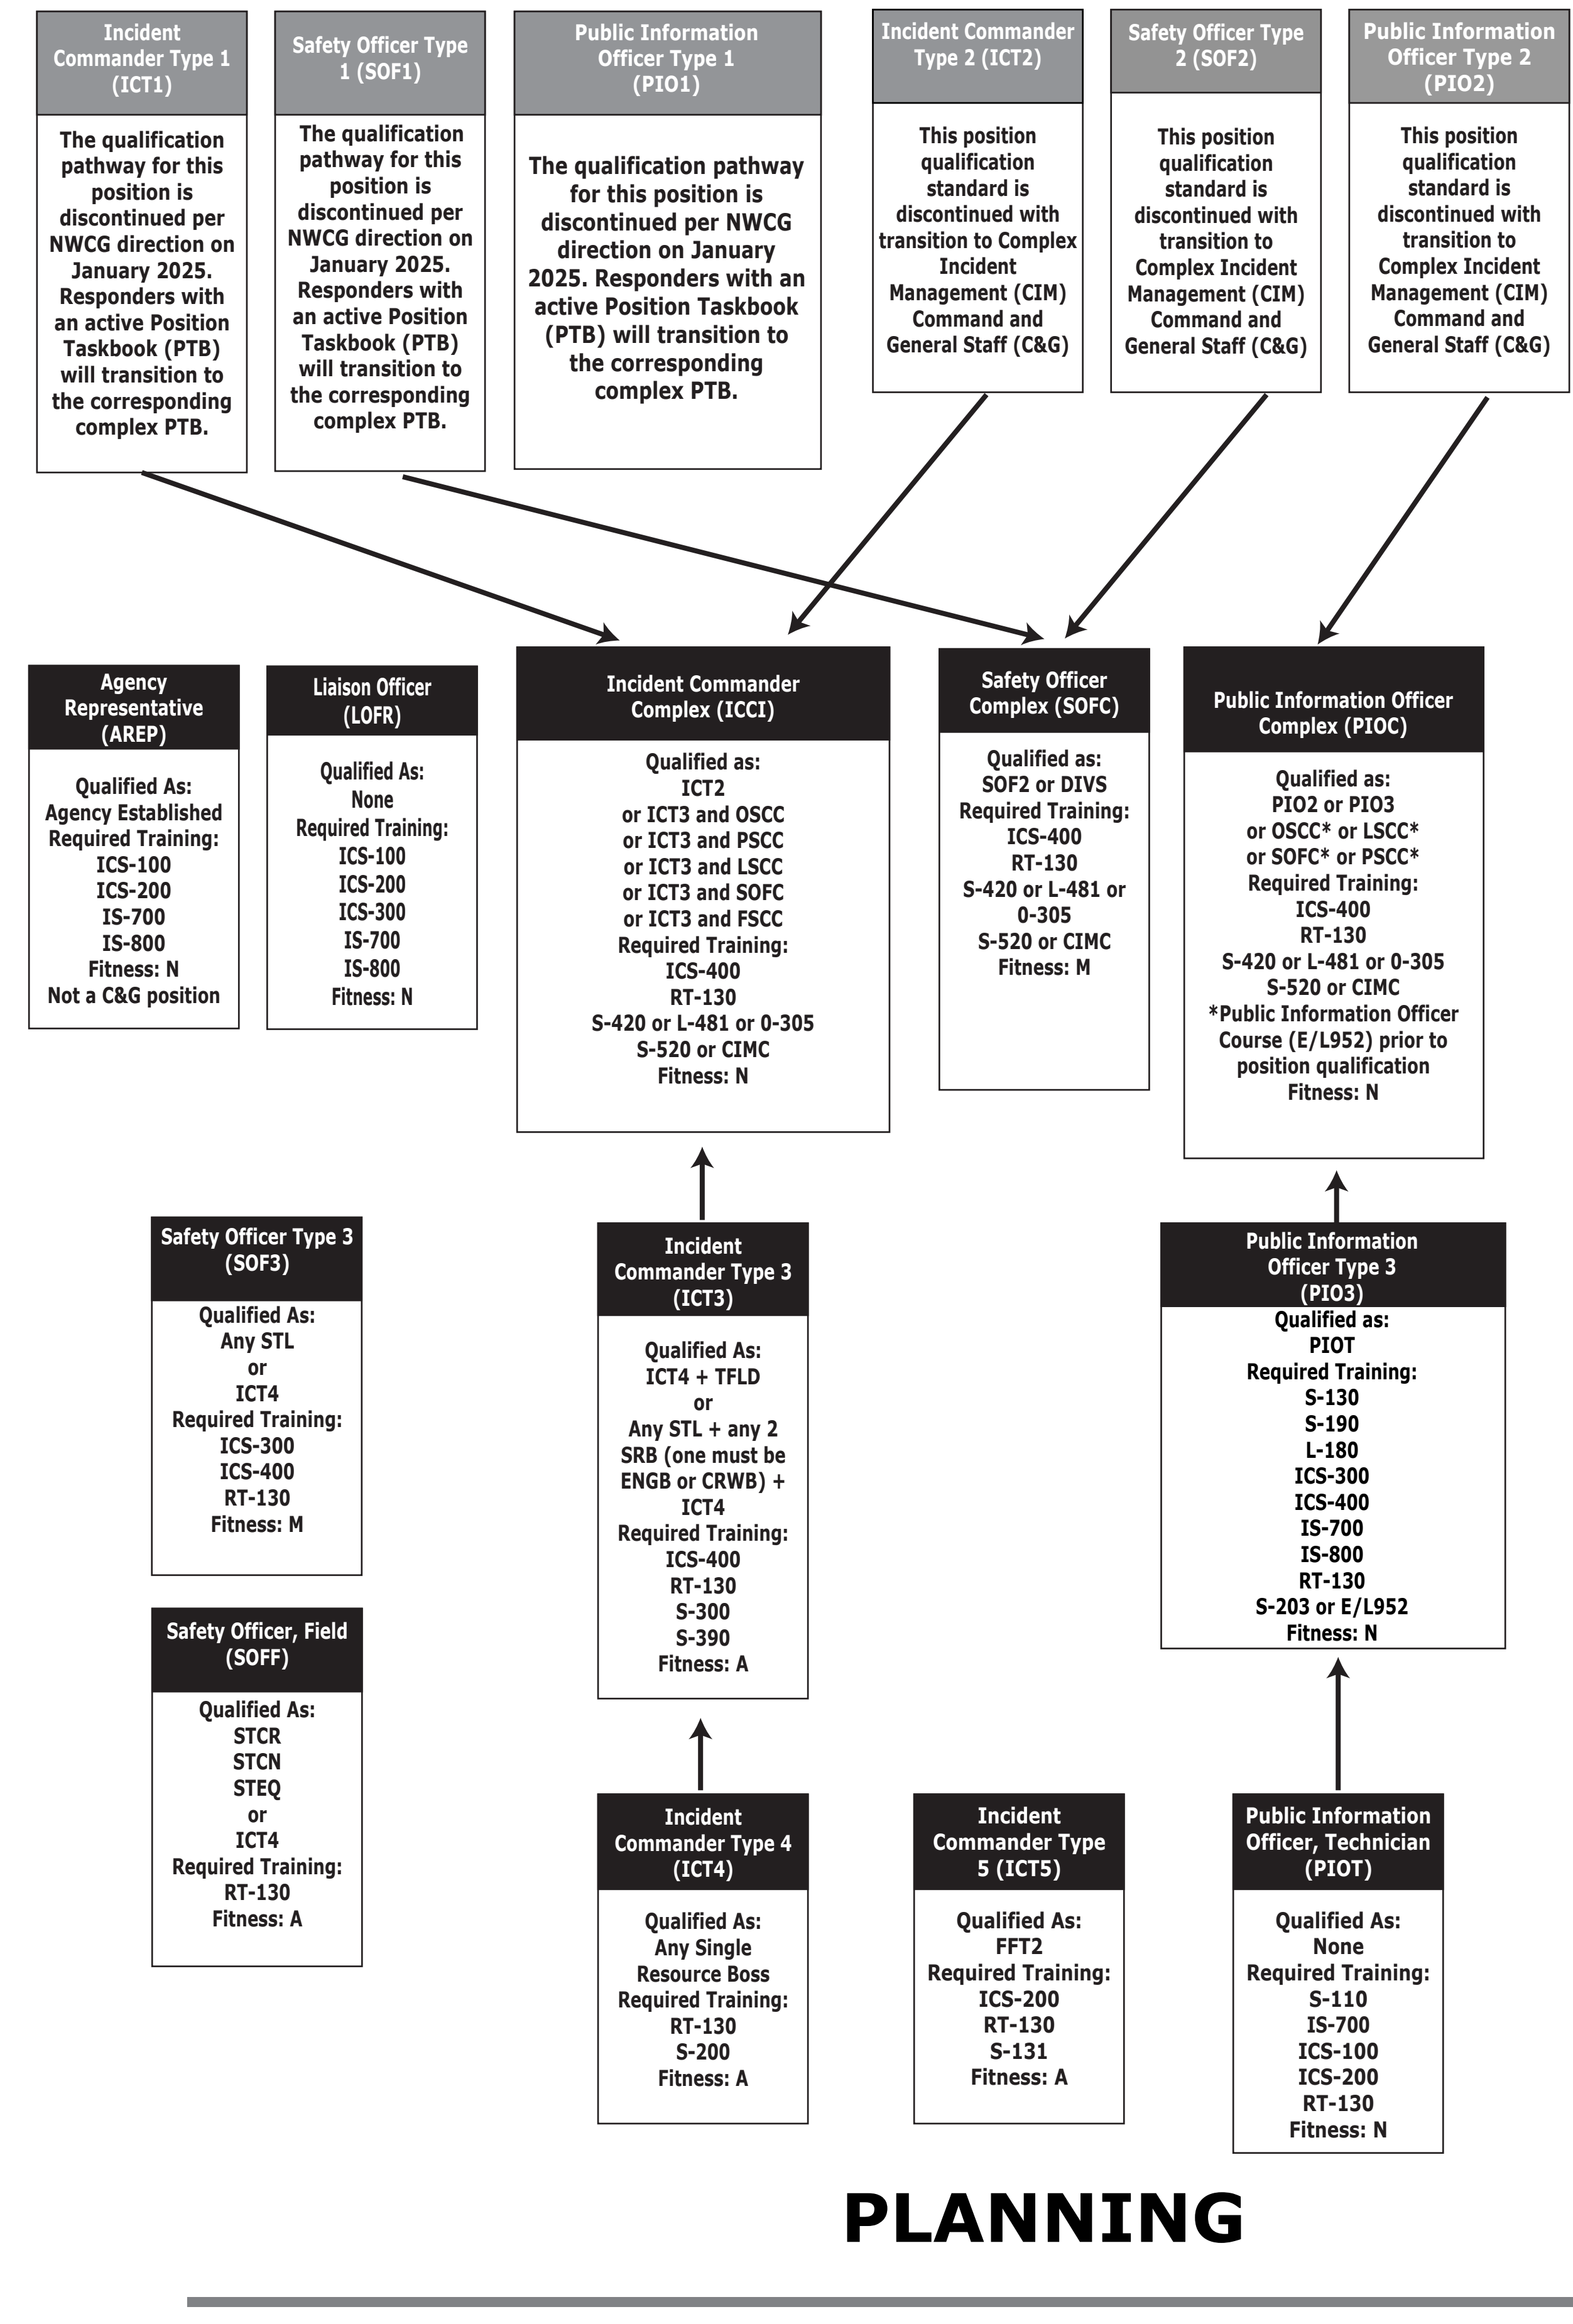

NWCG Wildland Fire Position Qualification Flow Chart

OPERATIONS

AREA COMMAND

COMMAND

AIR OPERATIONS

DISPATCH

PLANNING

LOGISTICS

FINANCE / ADMINISTRATION

PREVENTION & INVESTIGATION

* These positions require additional training prior to certification.