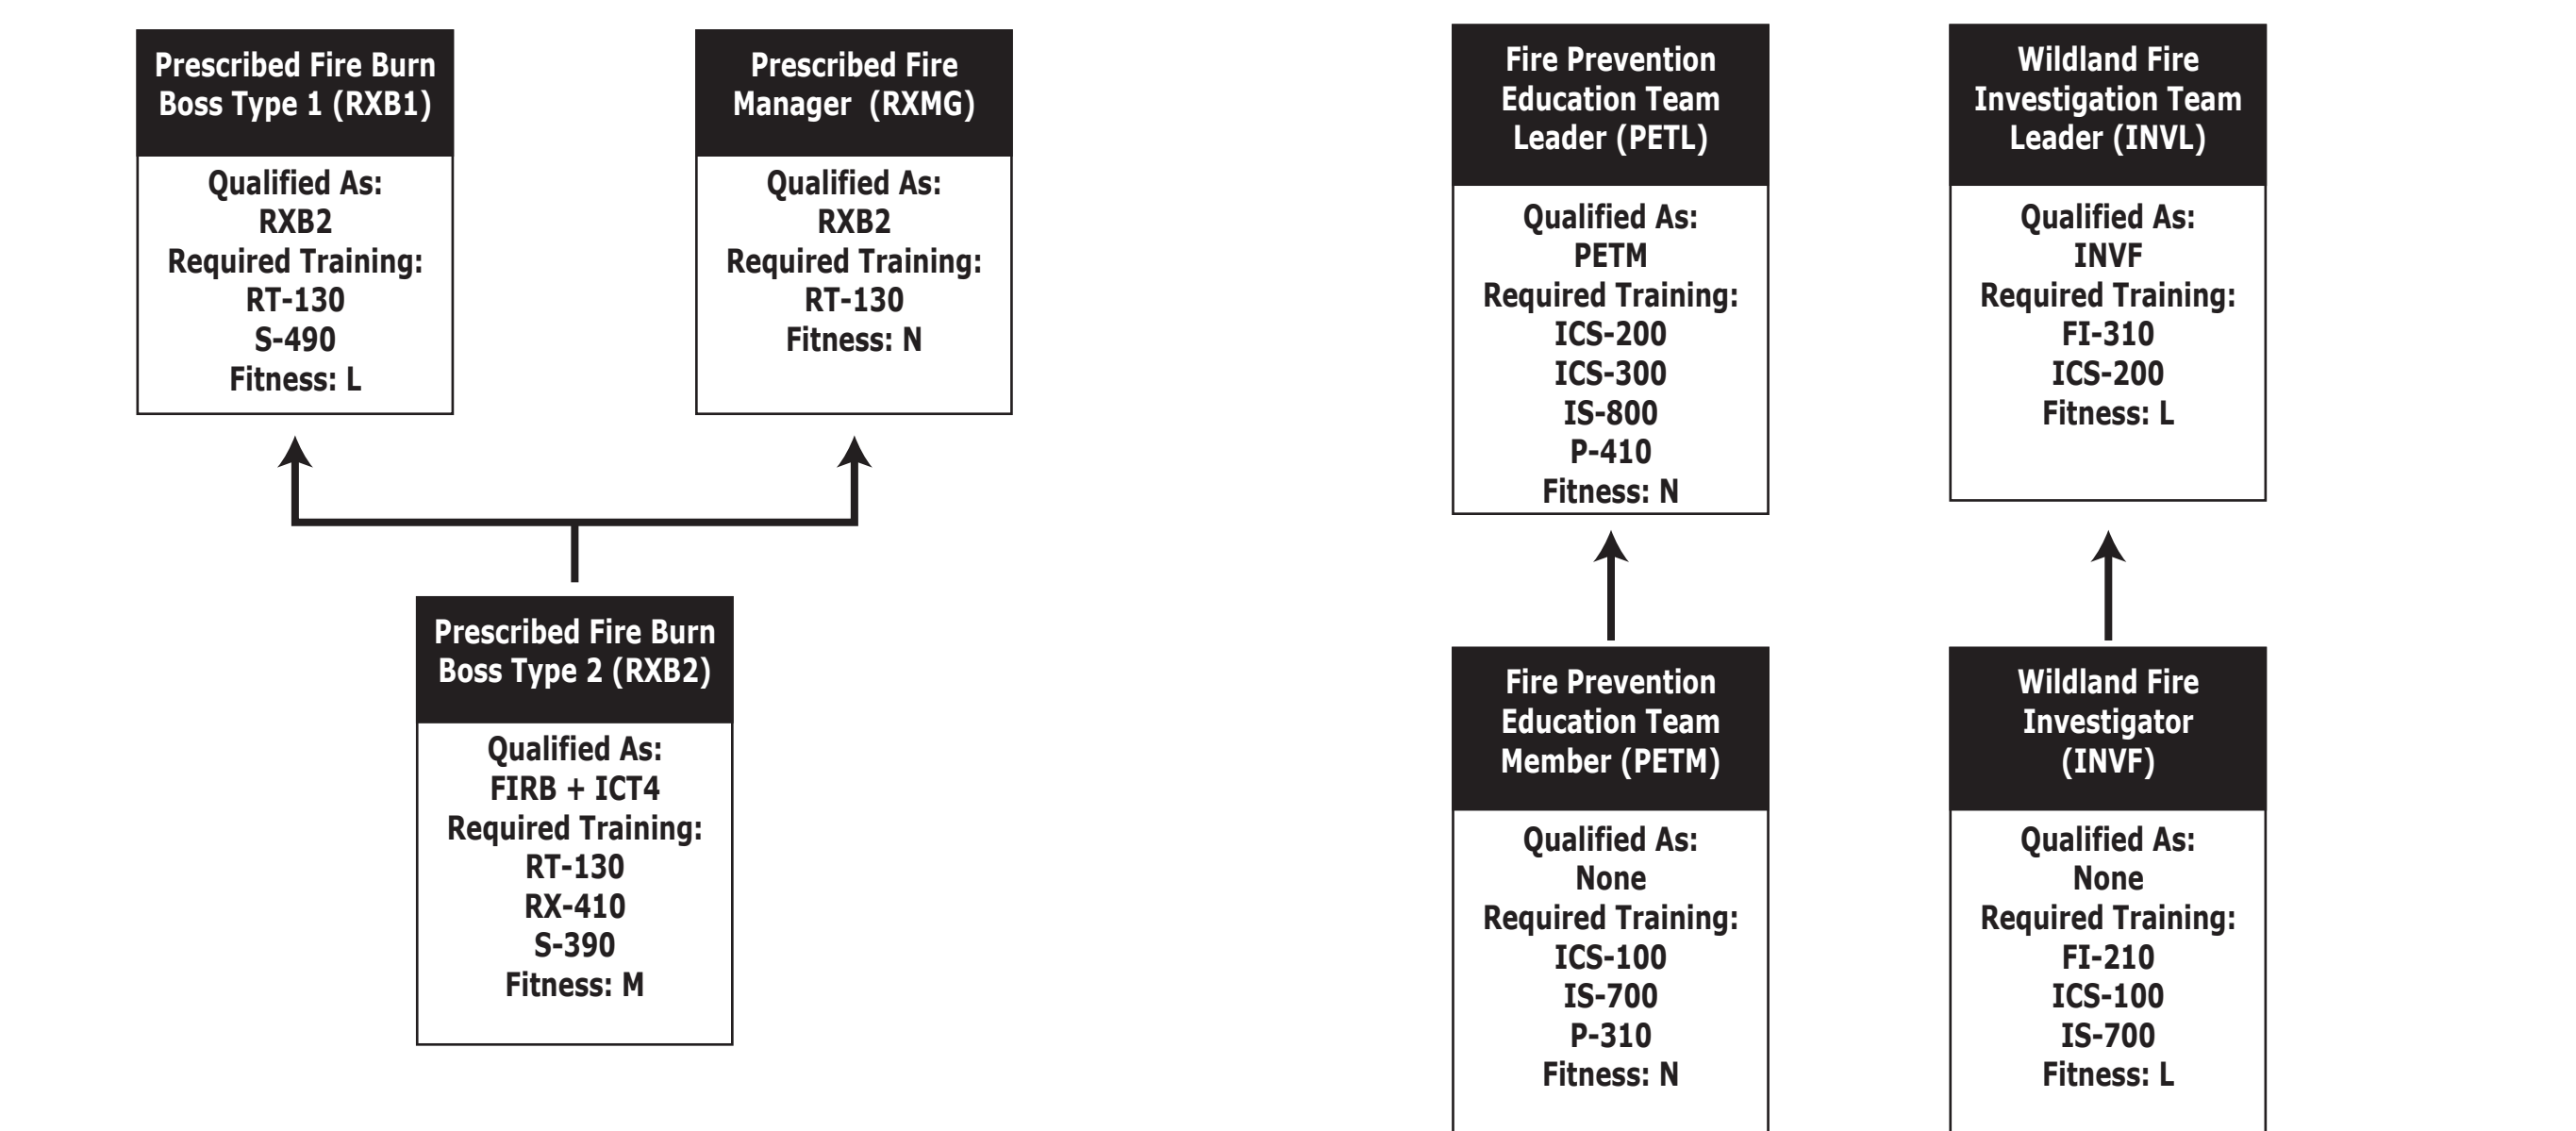

NWCG Wildland Fire Position Qualification Flow Chart

OPERATIONS

AREA COMMAND

COMMAND

AIR OPERATIONS

DISPATCH

PLANNING

LOGISTICS

FINANCE / ADMINISTRATION

PREVENTION & INVESTIGATION

* These positions require additional training prior to certification.