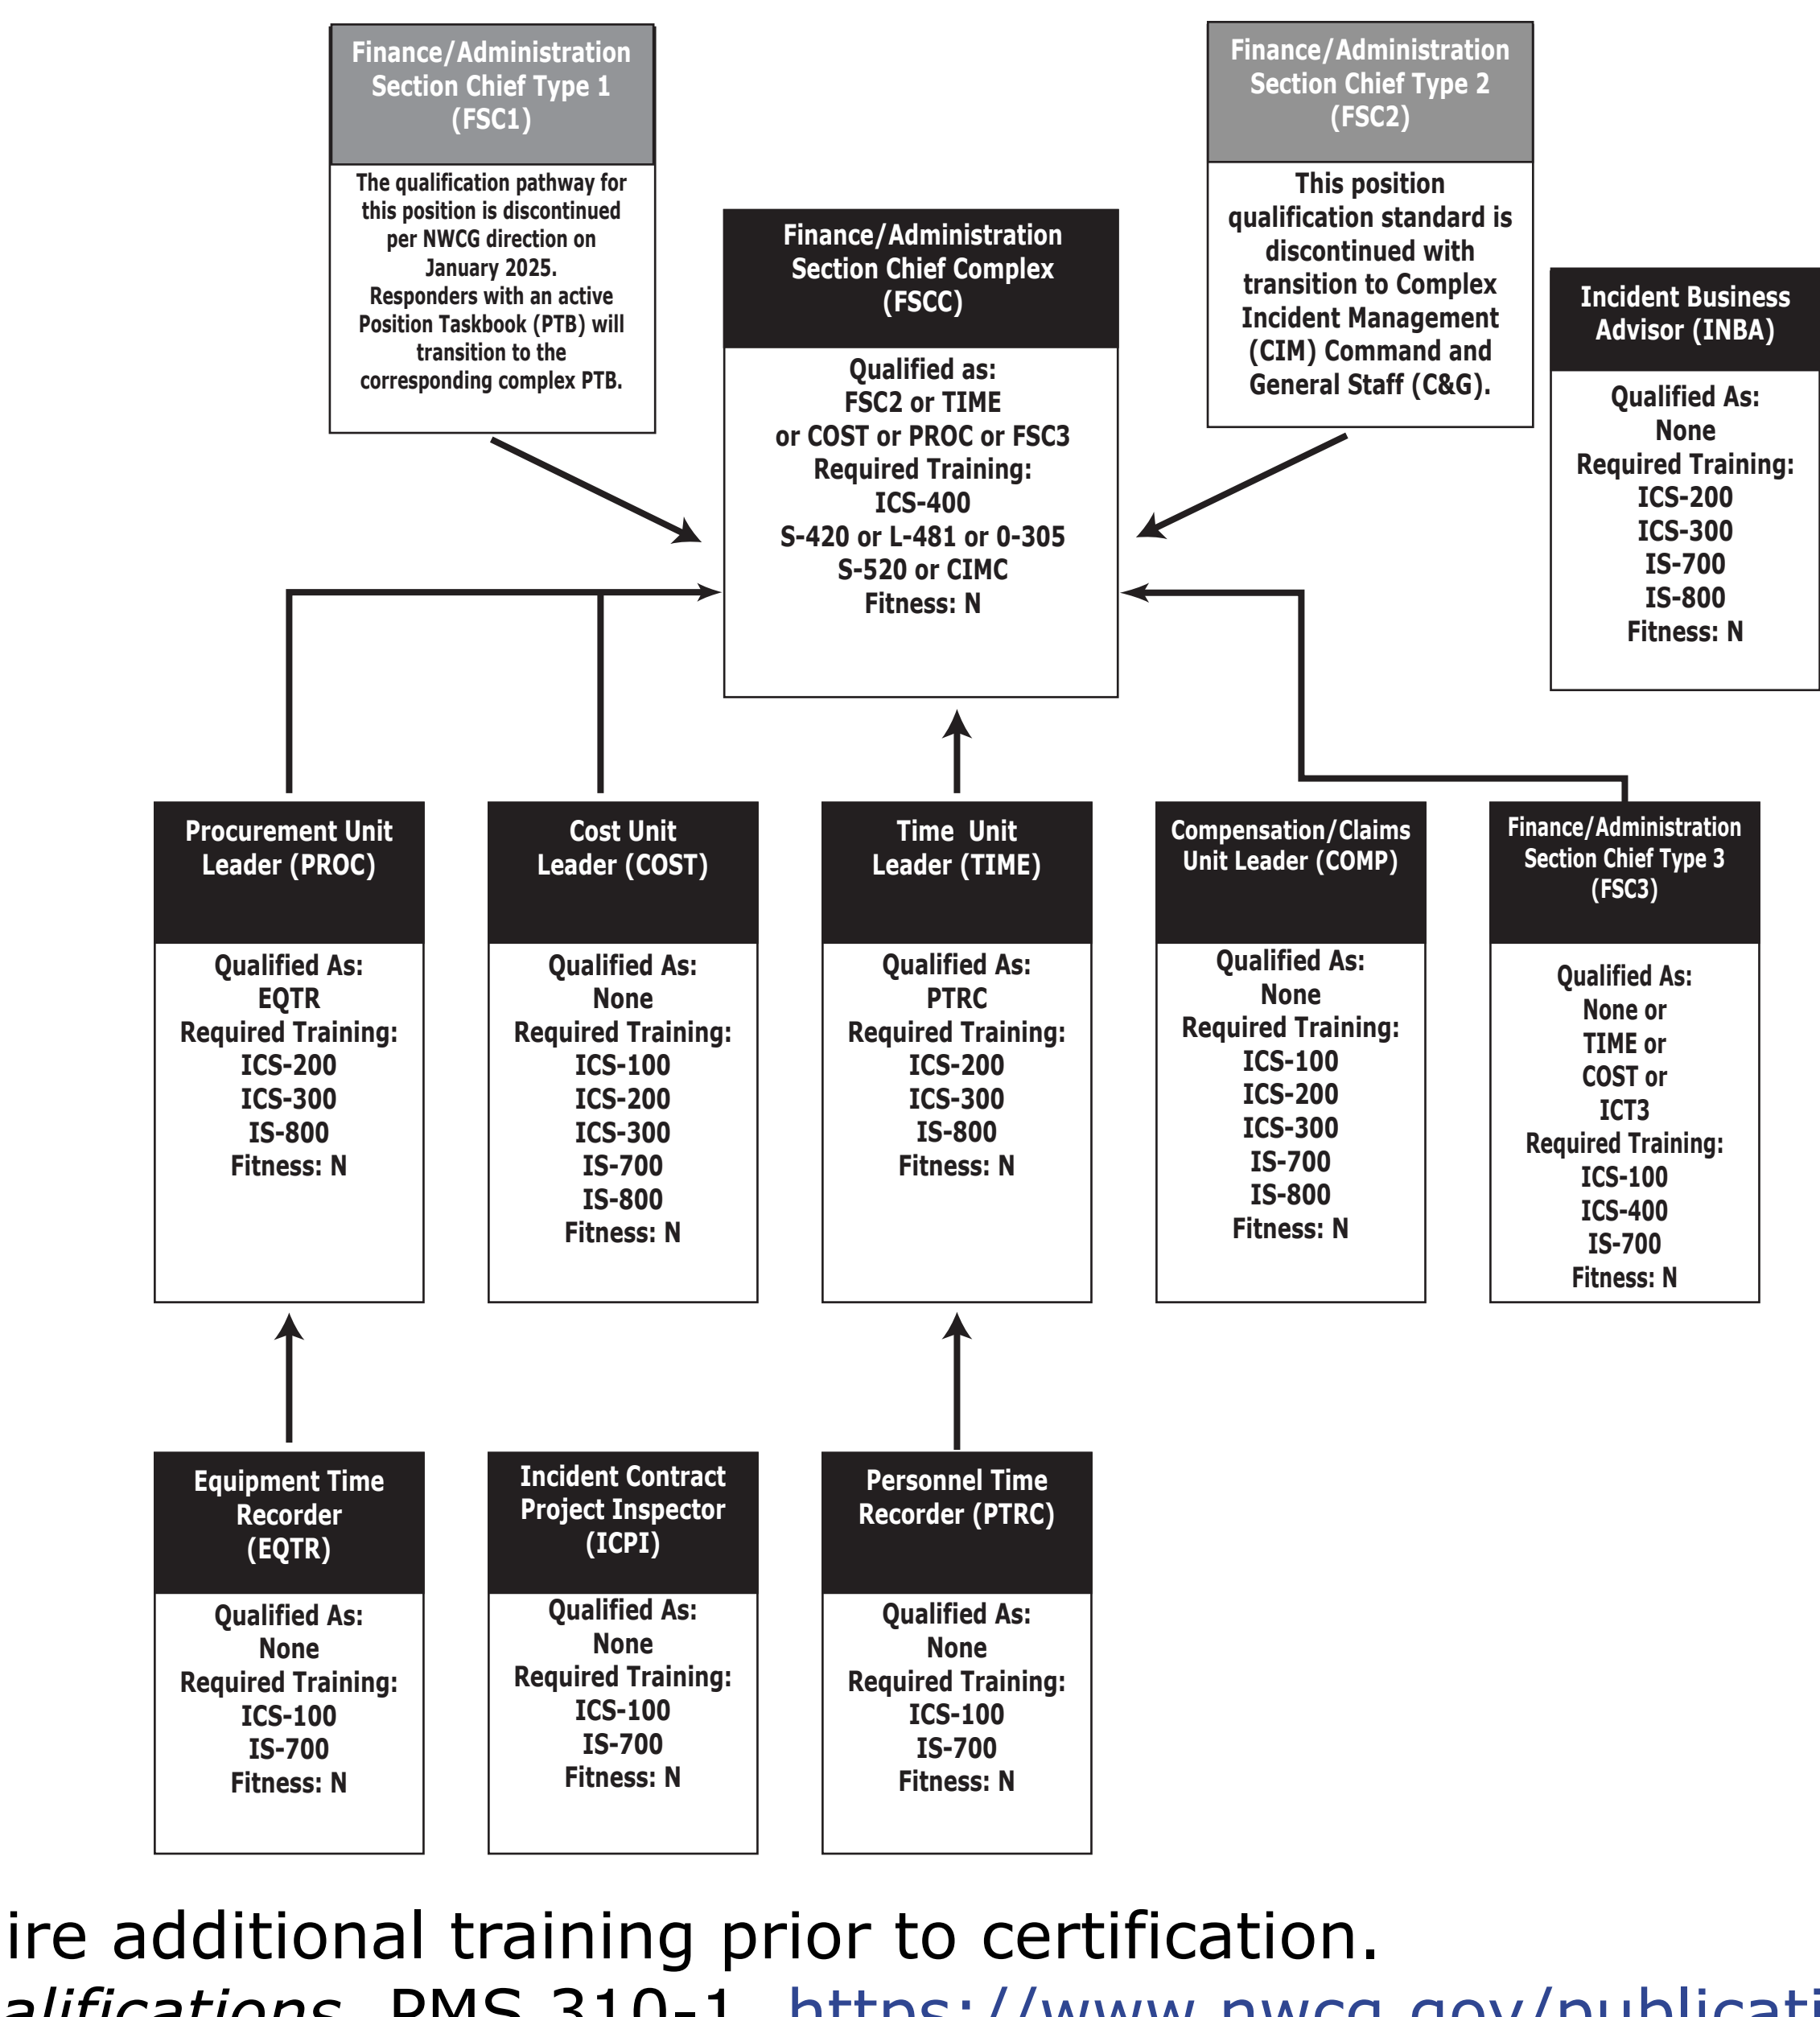

NWCG Wildland Fire Position Qualification Flow Chart

OPERATIONS

AREA COMMAND

COMMAND

AIR OPERATIONS

DISPATCH

PLANNING

LOGISTICS

FINANCE / ADMINISTRATION

PREVENTION & INVESTIGATION

* These positions require additional training prior to certification.