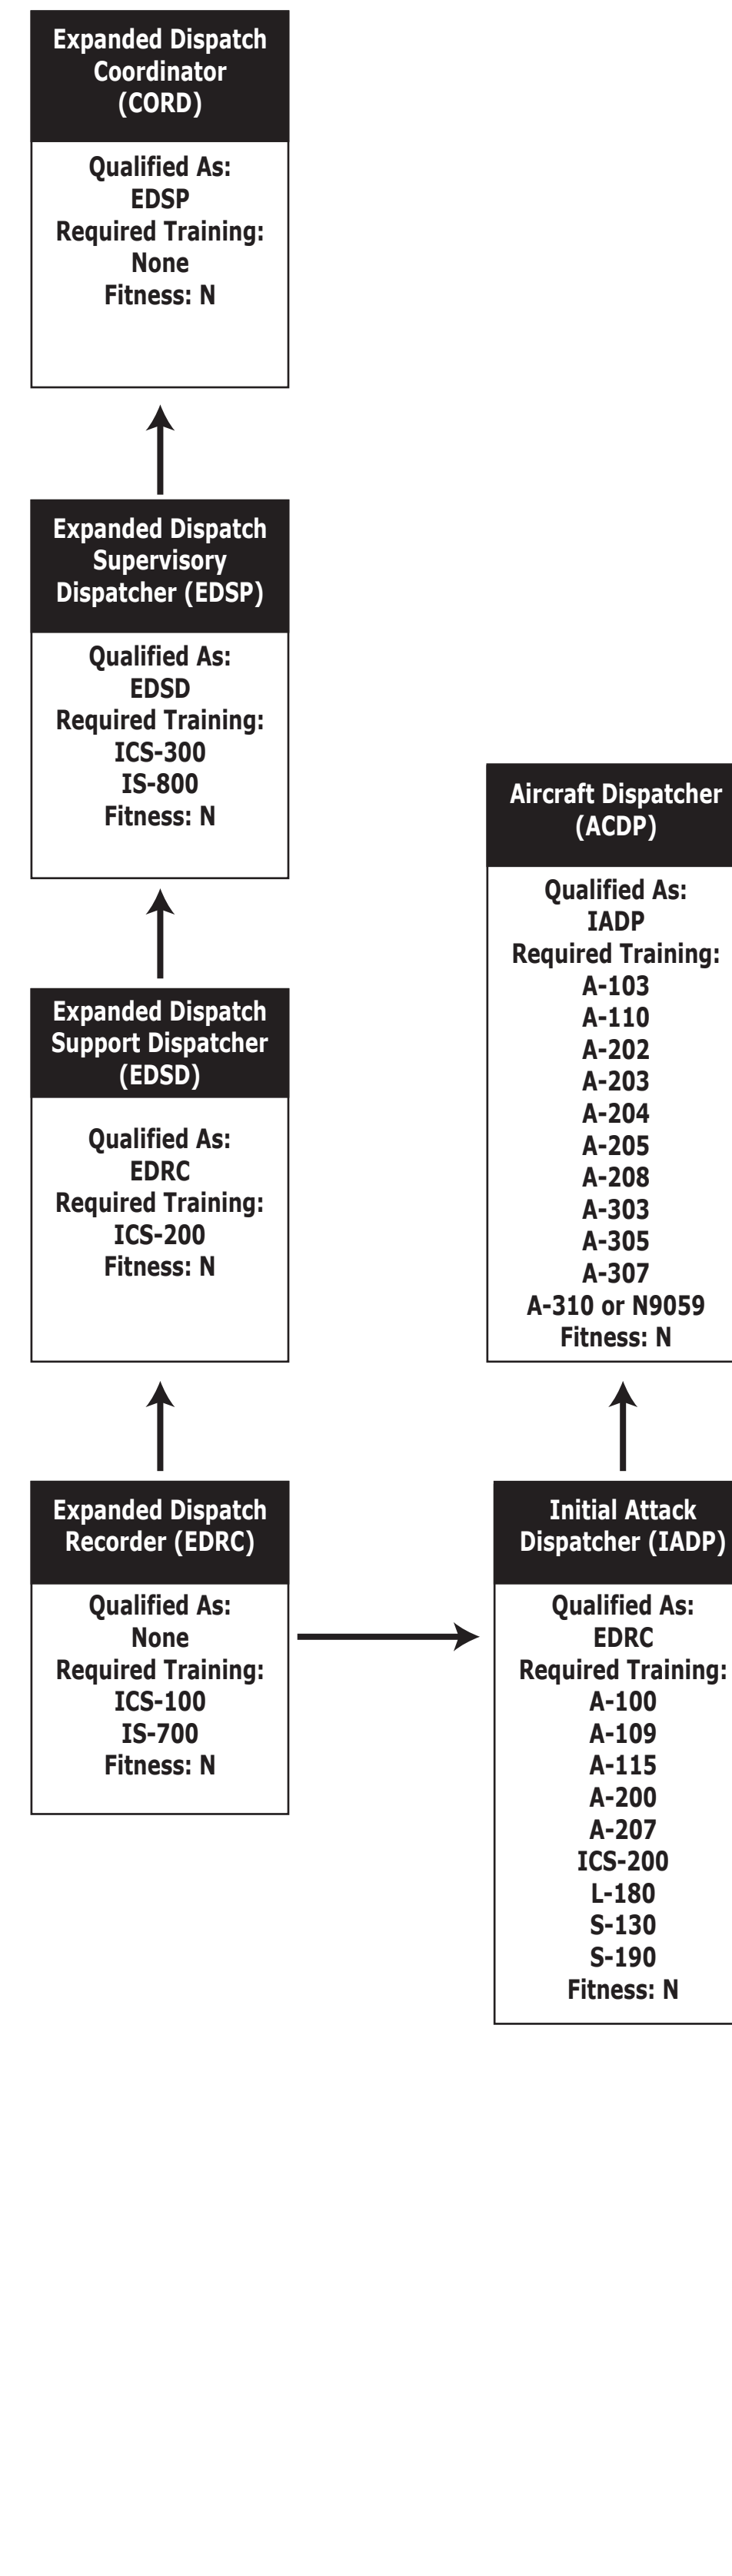

NWCG Wildland Fire Position Qualification Flow Chart

OPERATIONS

AREA COMMAND

COMMAND

AIR OPERATIONS

DISPATCH

PLANNING

LOGISTICS