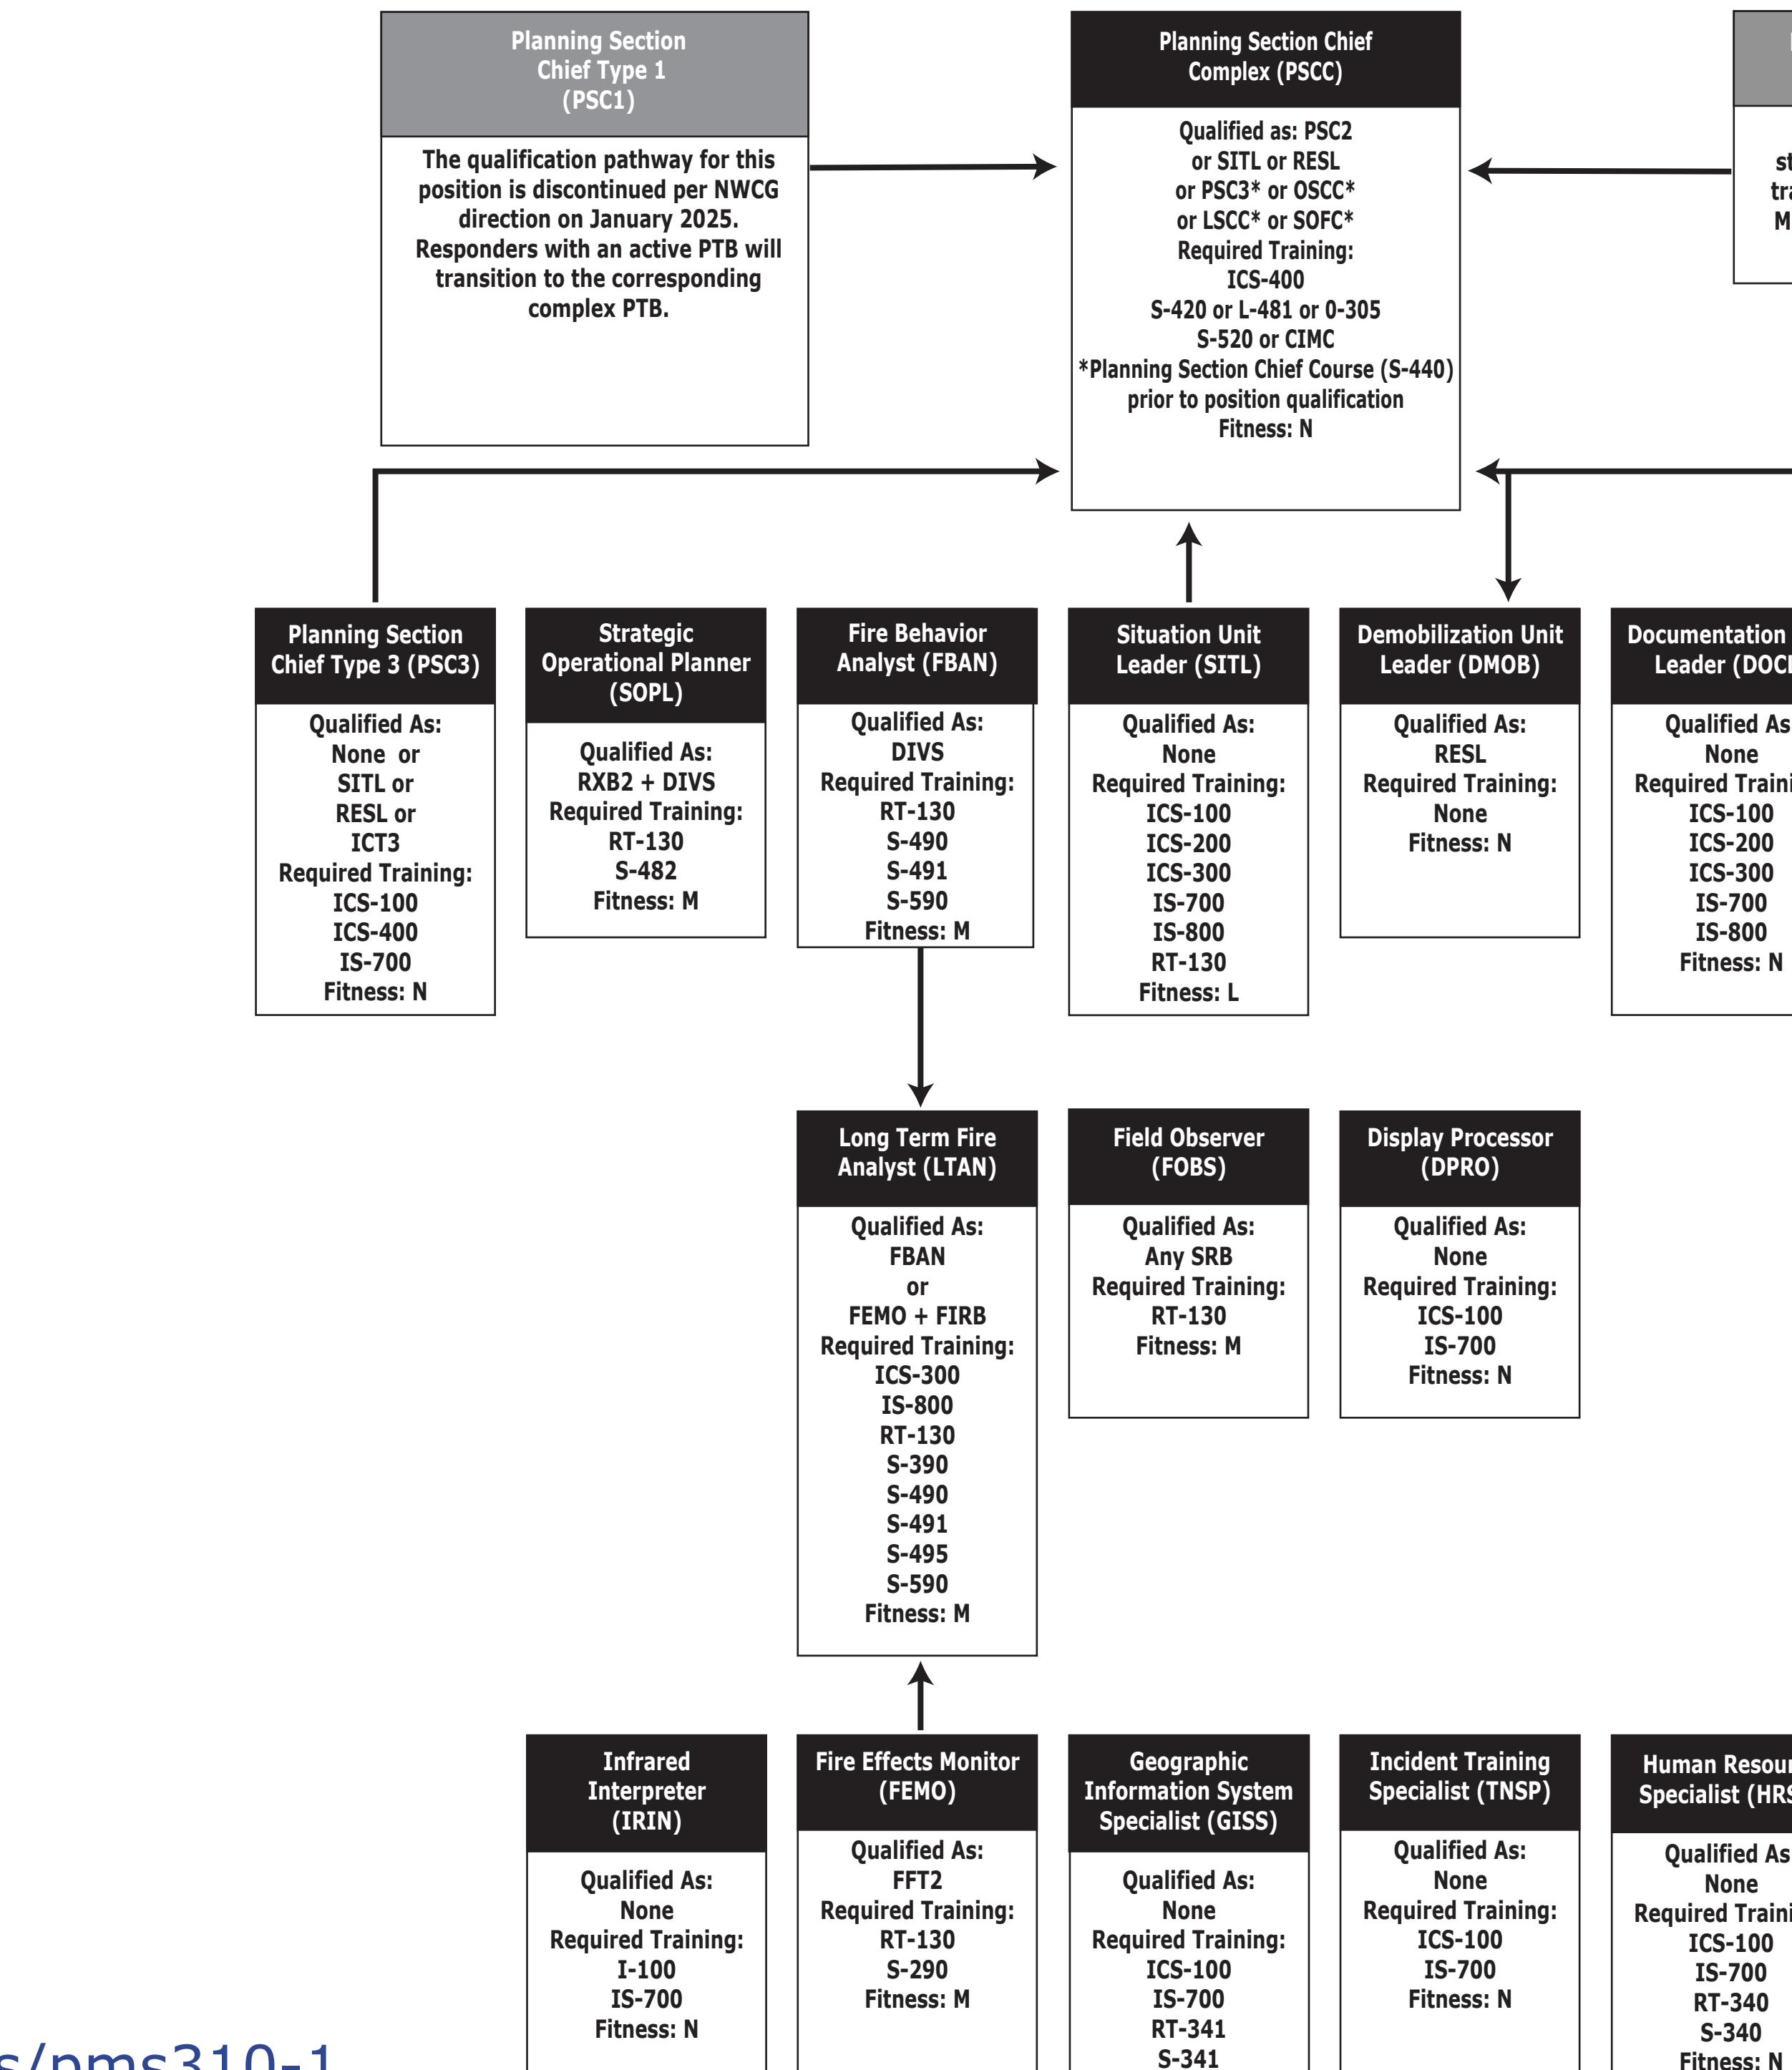

NWCG Wildland Fire Position Qualification Flow Chart

OPERATIONS

AREA COMMAND

COMMAND

AIR OPERATIONS

DISPATCH

PLANNING

LOGISTICS

FINANCE / ADMINISTRATION

PREVENTION & INVESTIGATION

* These positions require additional training prior to certification.