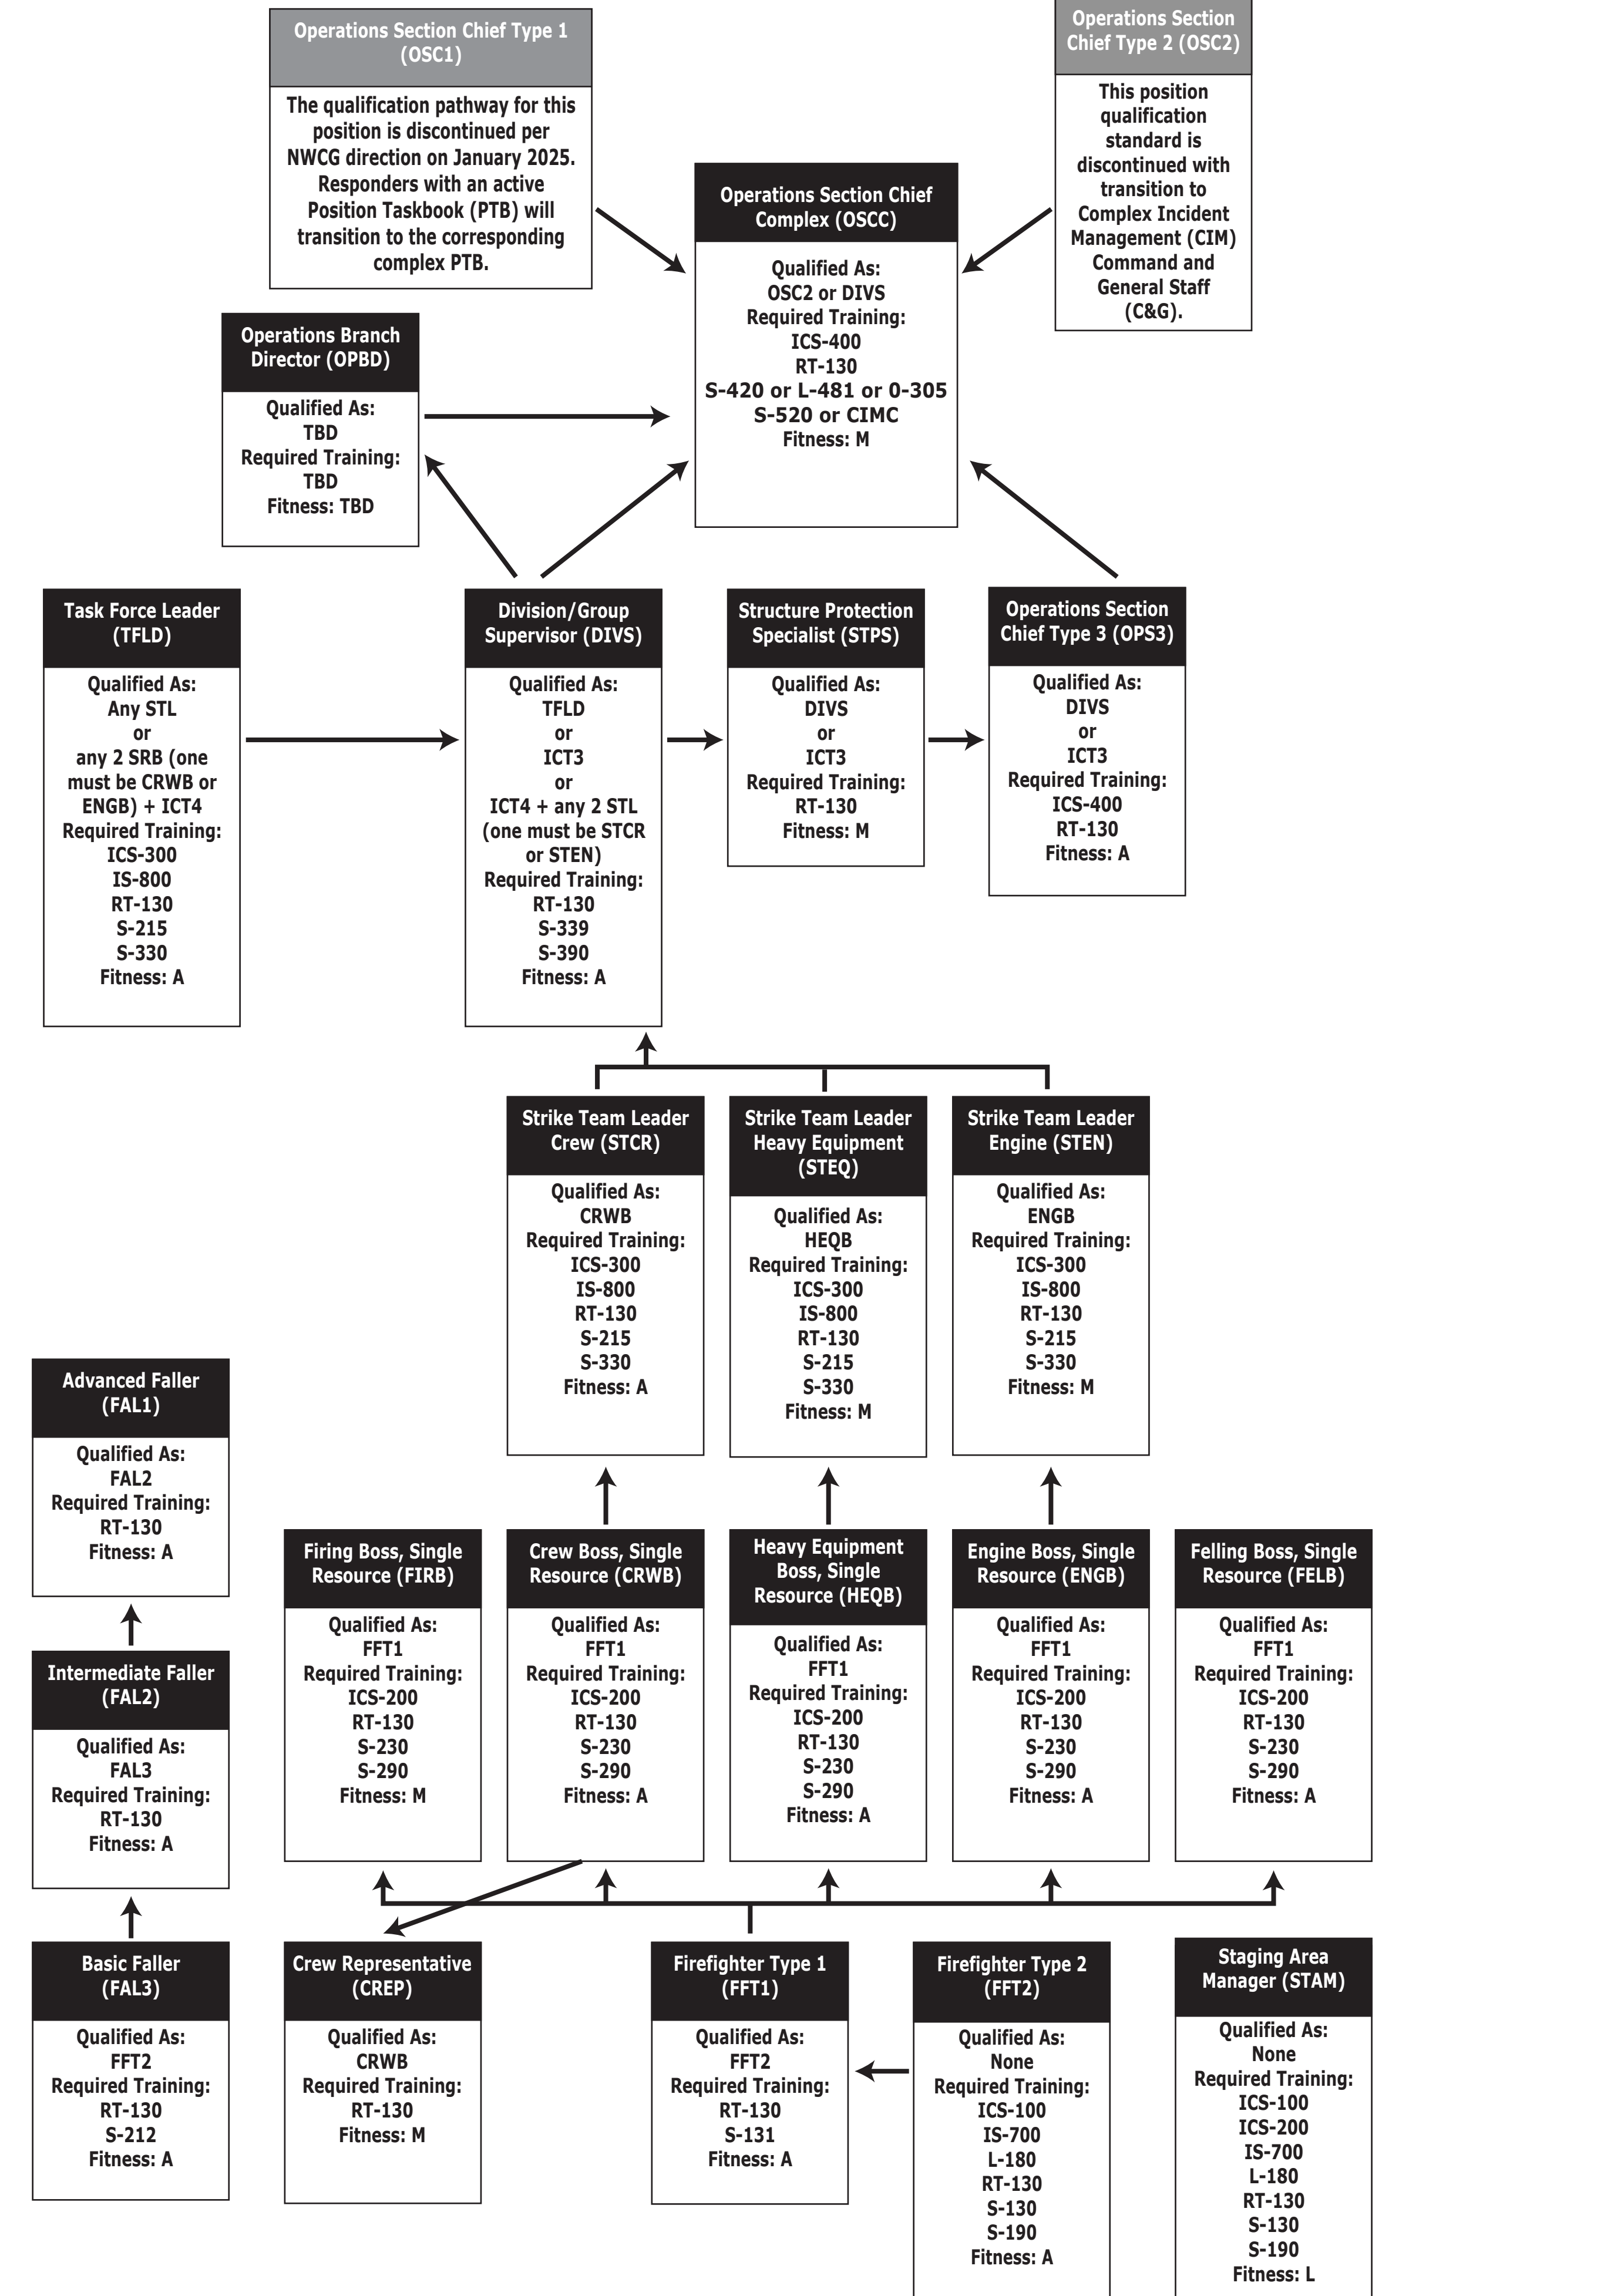

NWCG Wildland Fire Position Qualification Flow Chart

OPERATIONS

AREA COMMAND

COMMAND

AIR OPERATIONS

DISPATCH

PLANNING

LOGISTICS

FINANCE / ADMINISTRATION

PREVENTION & INVESTIGATION

* These positions require additional training prior to certification.