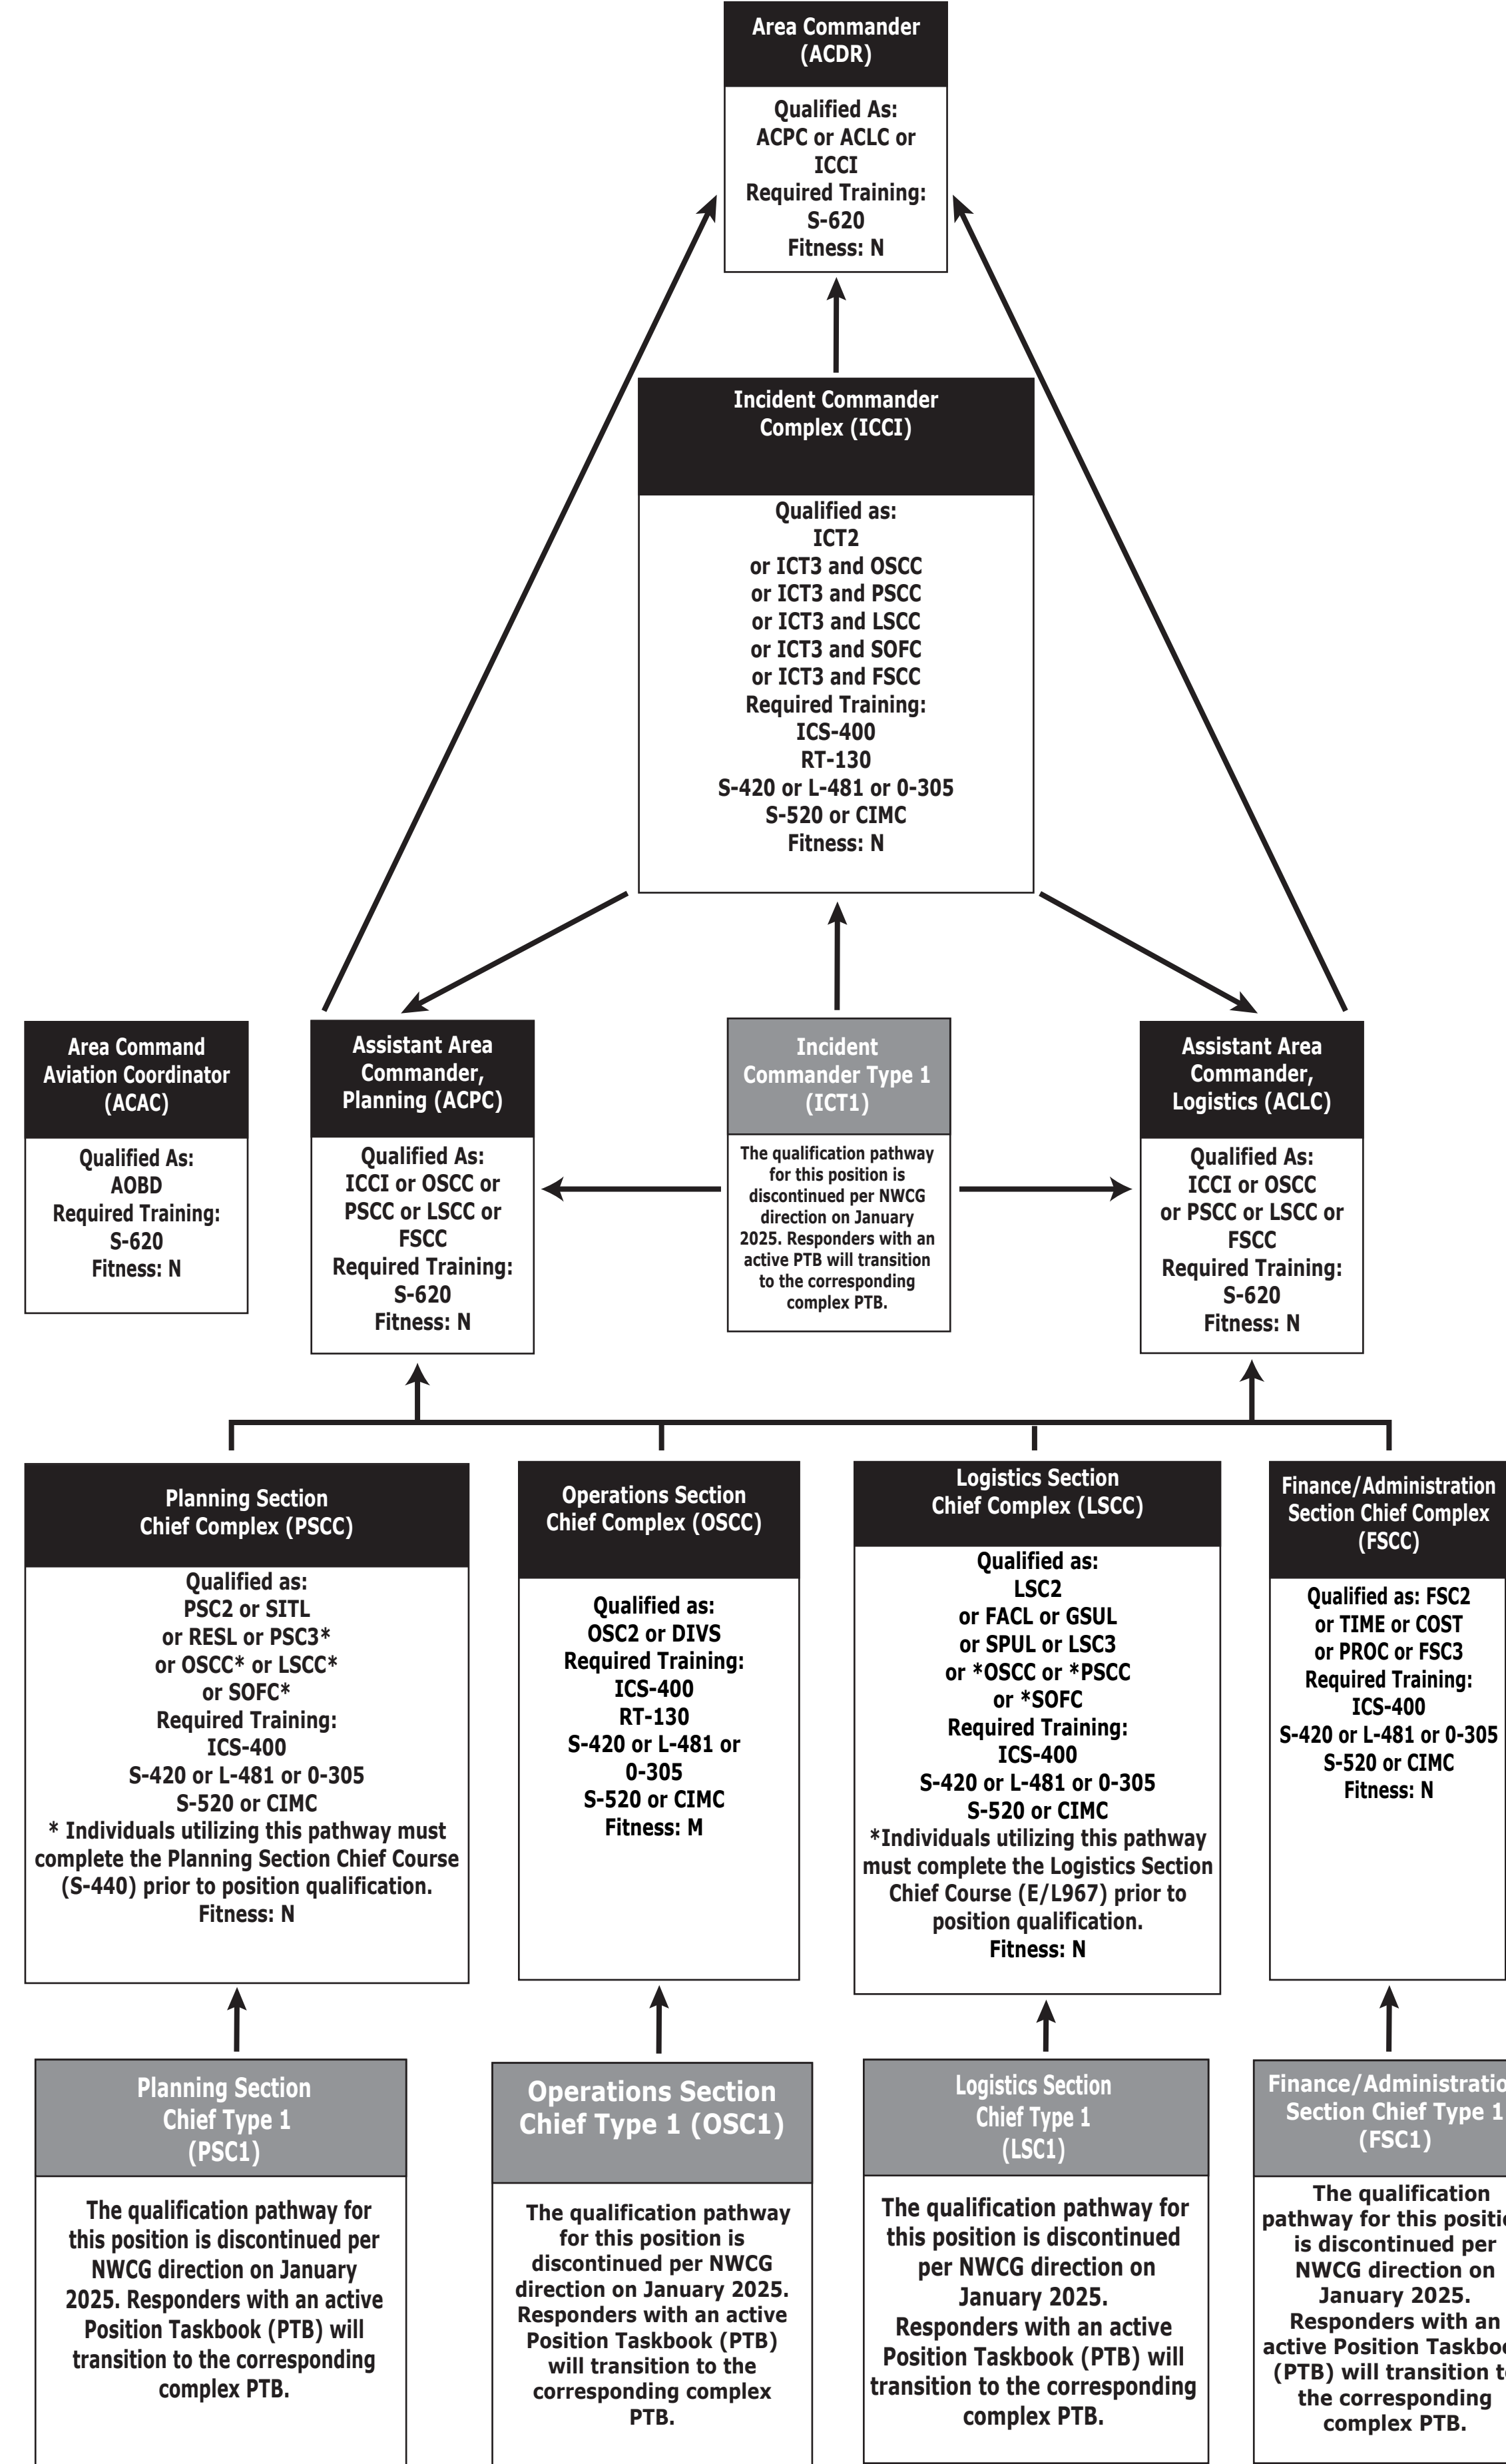

NWCG Wildland Fire Position Qualification Flow Chart

OPERATIONS

AREA COMMAND

COMMAND

AIR OPERATIONS

DISPATCH

PLANNING

LOGISTICS

FINANCE / ADMINISTRATION

PREVENTION & INVESTIGATION

* These positions require additional training prior to certification.