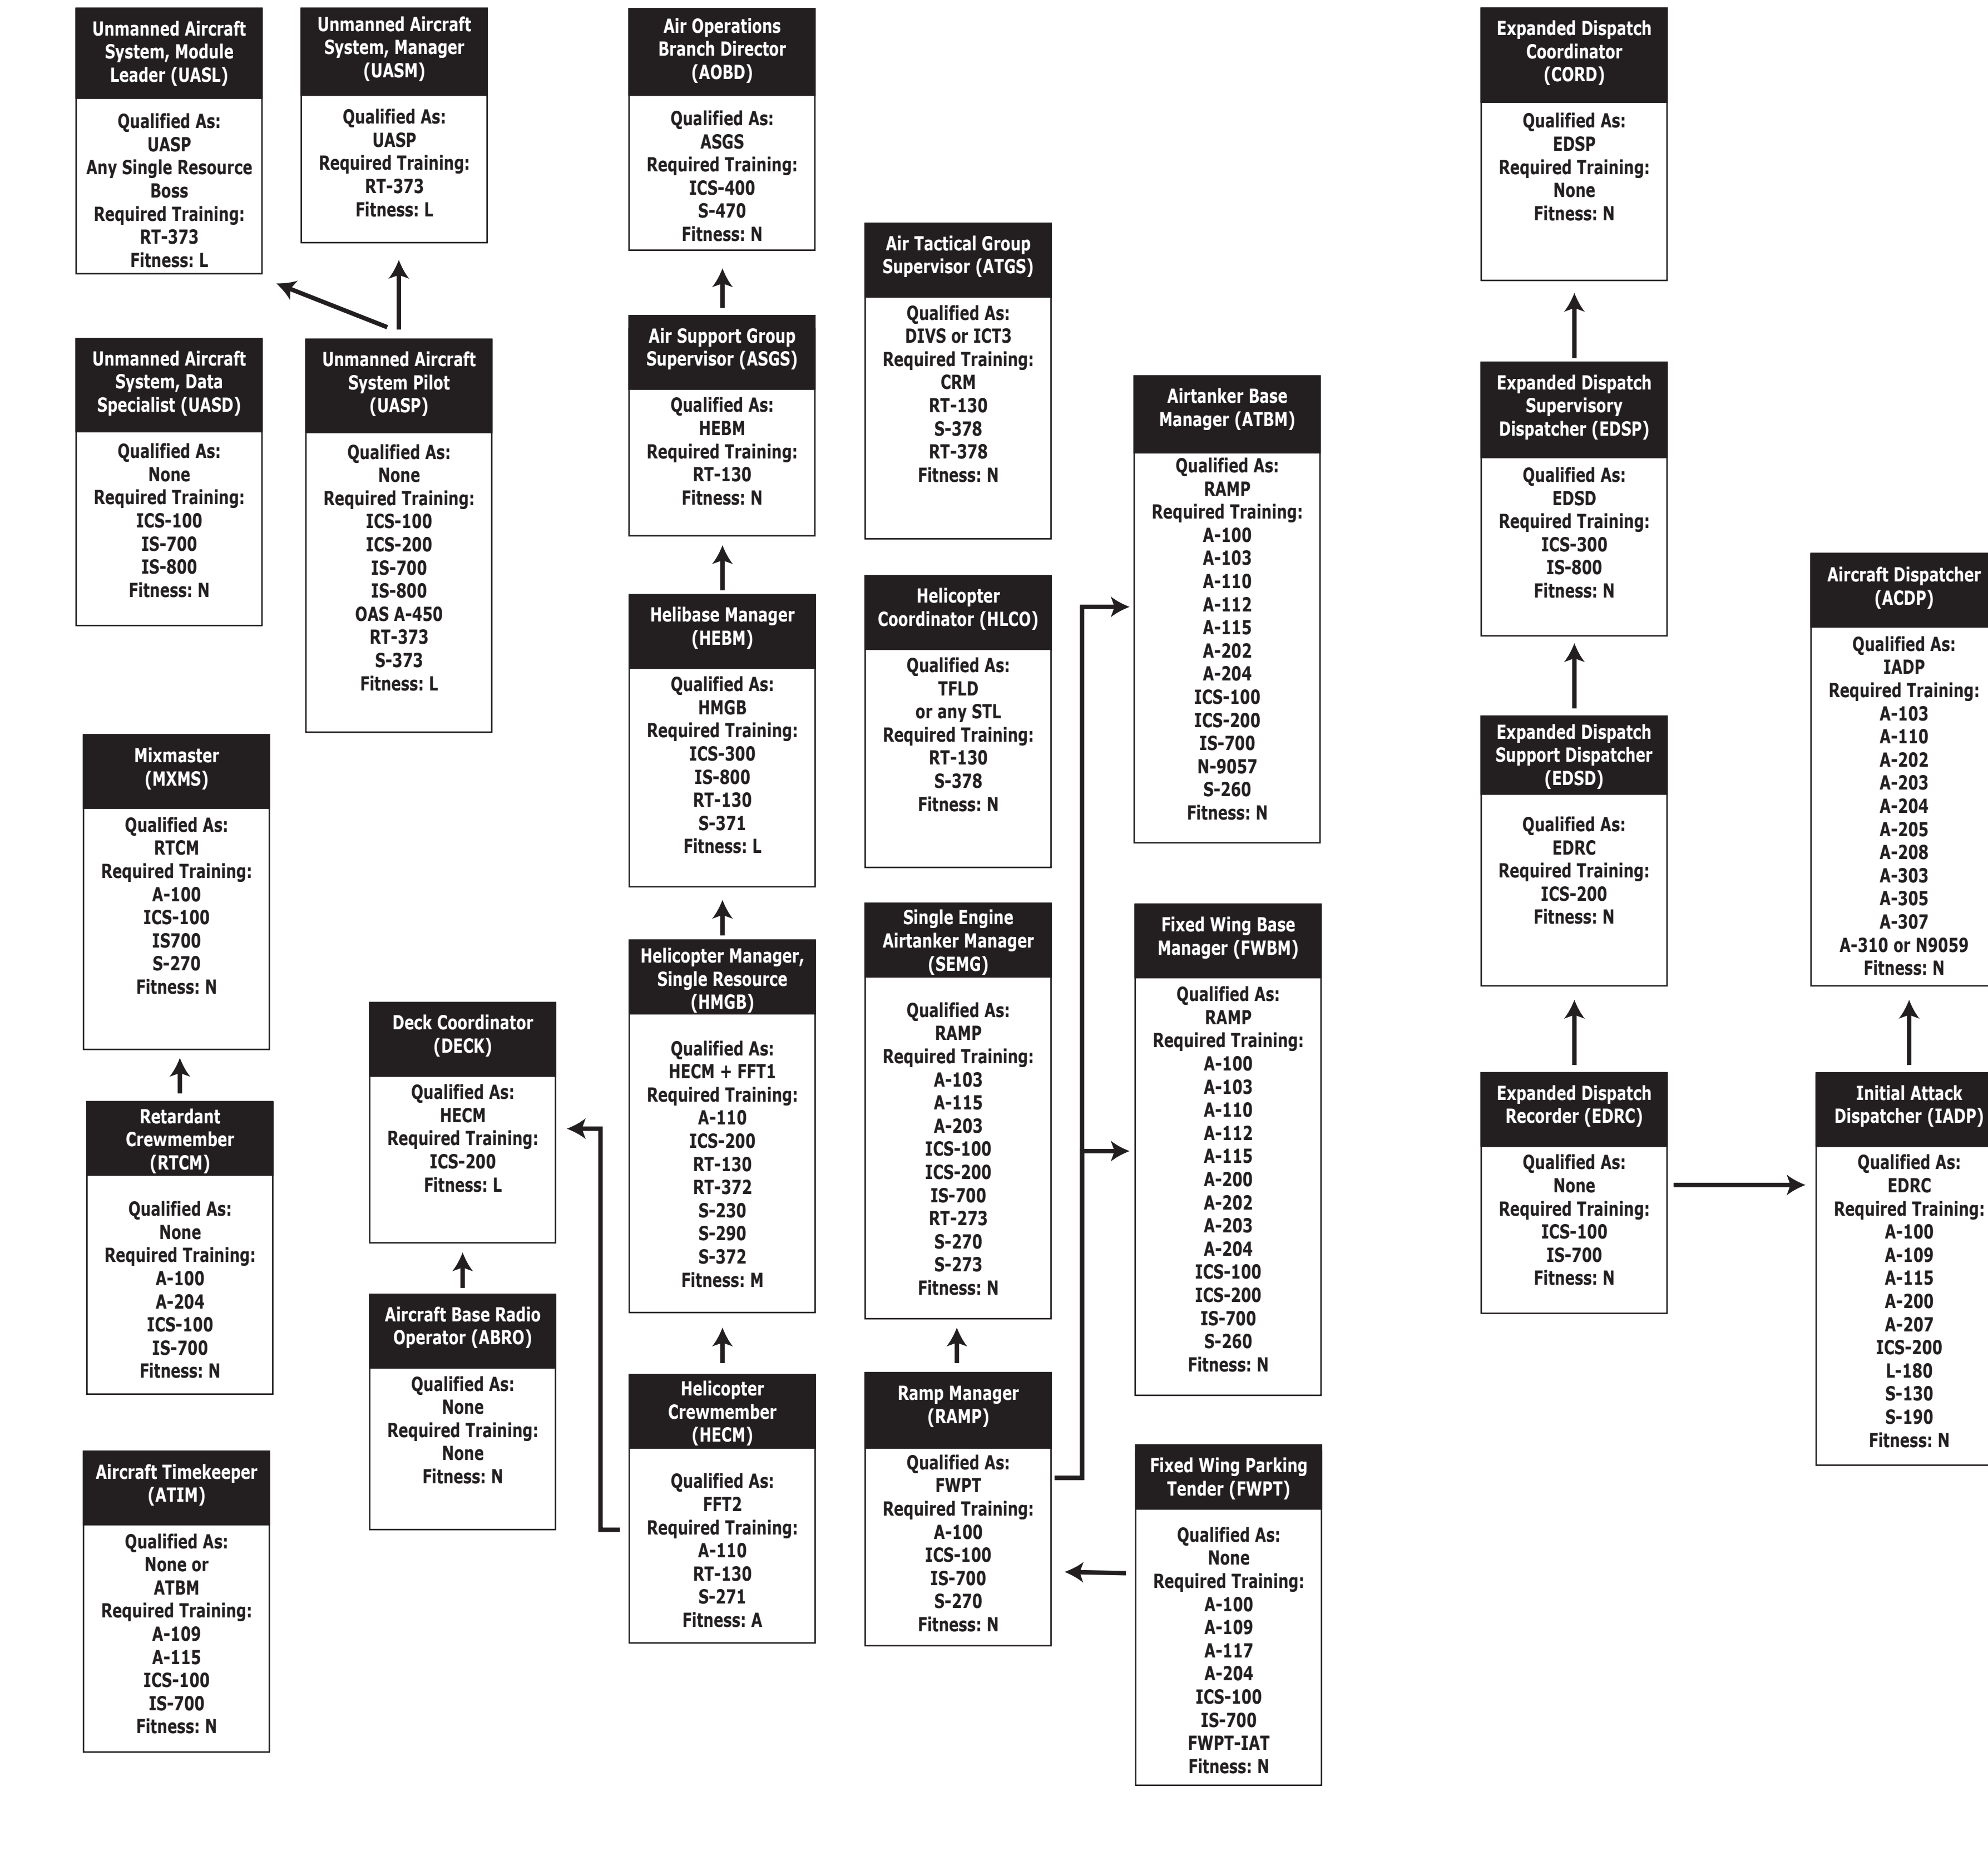

NWCG Wildland Fire Position Qualification Flow Chart

OPERATIONS

AREA COMMAND

COMMAND

AIR OPERATIONS

DISPATCH

PLANNING

LOGISTICS

FINANCE / ADMINISTRATION

PREVENTION & INVESTIGATION

* These positions require additional training prior to certification.