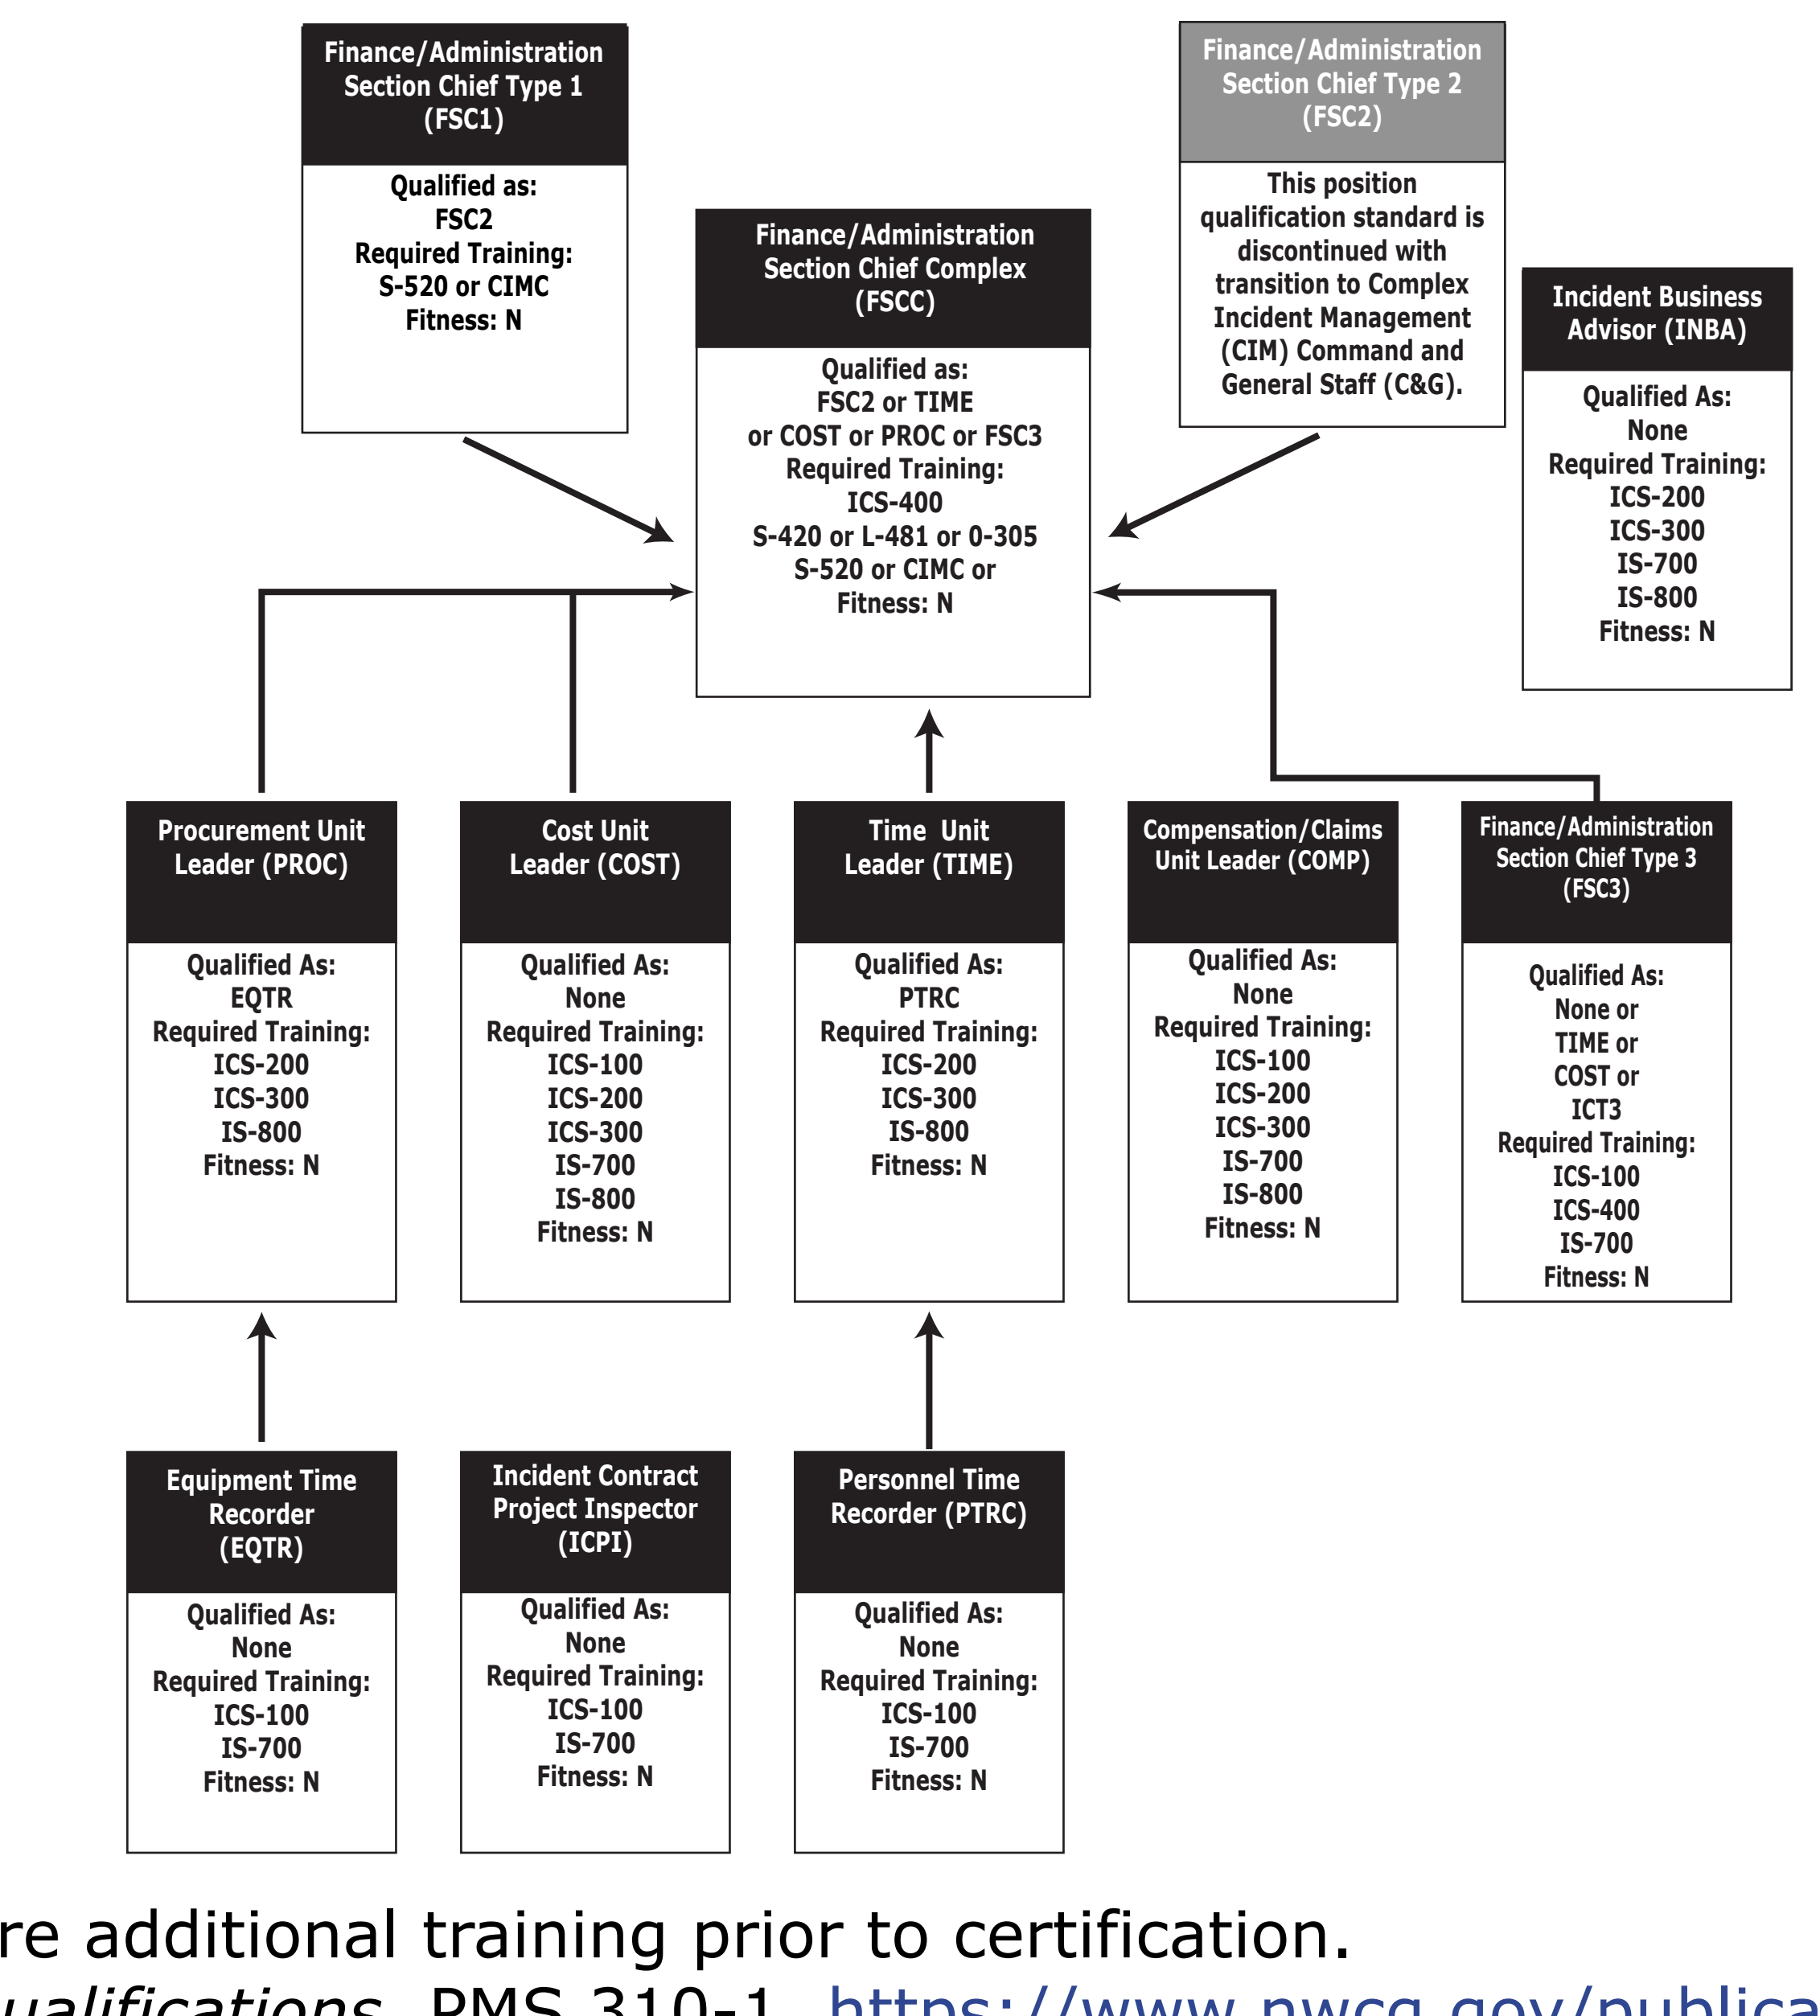

NWCG Wildland Fire Position Qualification Flow Chart

OPERATIONS

AREA COMMAND

COMMAND

AIR OPERATIONS

DISPATCH

PLANNING

LOGISTICS

FINANCE / ADMINISTRATION

PREVENTION & INVESTIGATION

* These positions require additional training prior to certification.