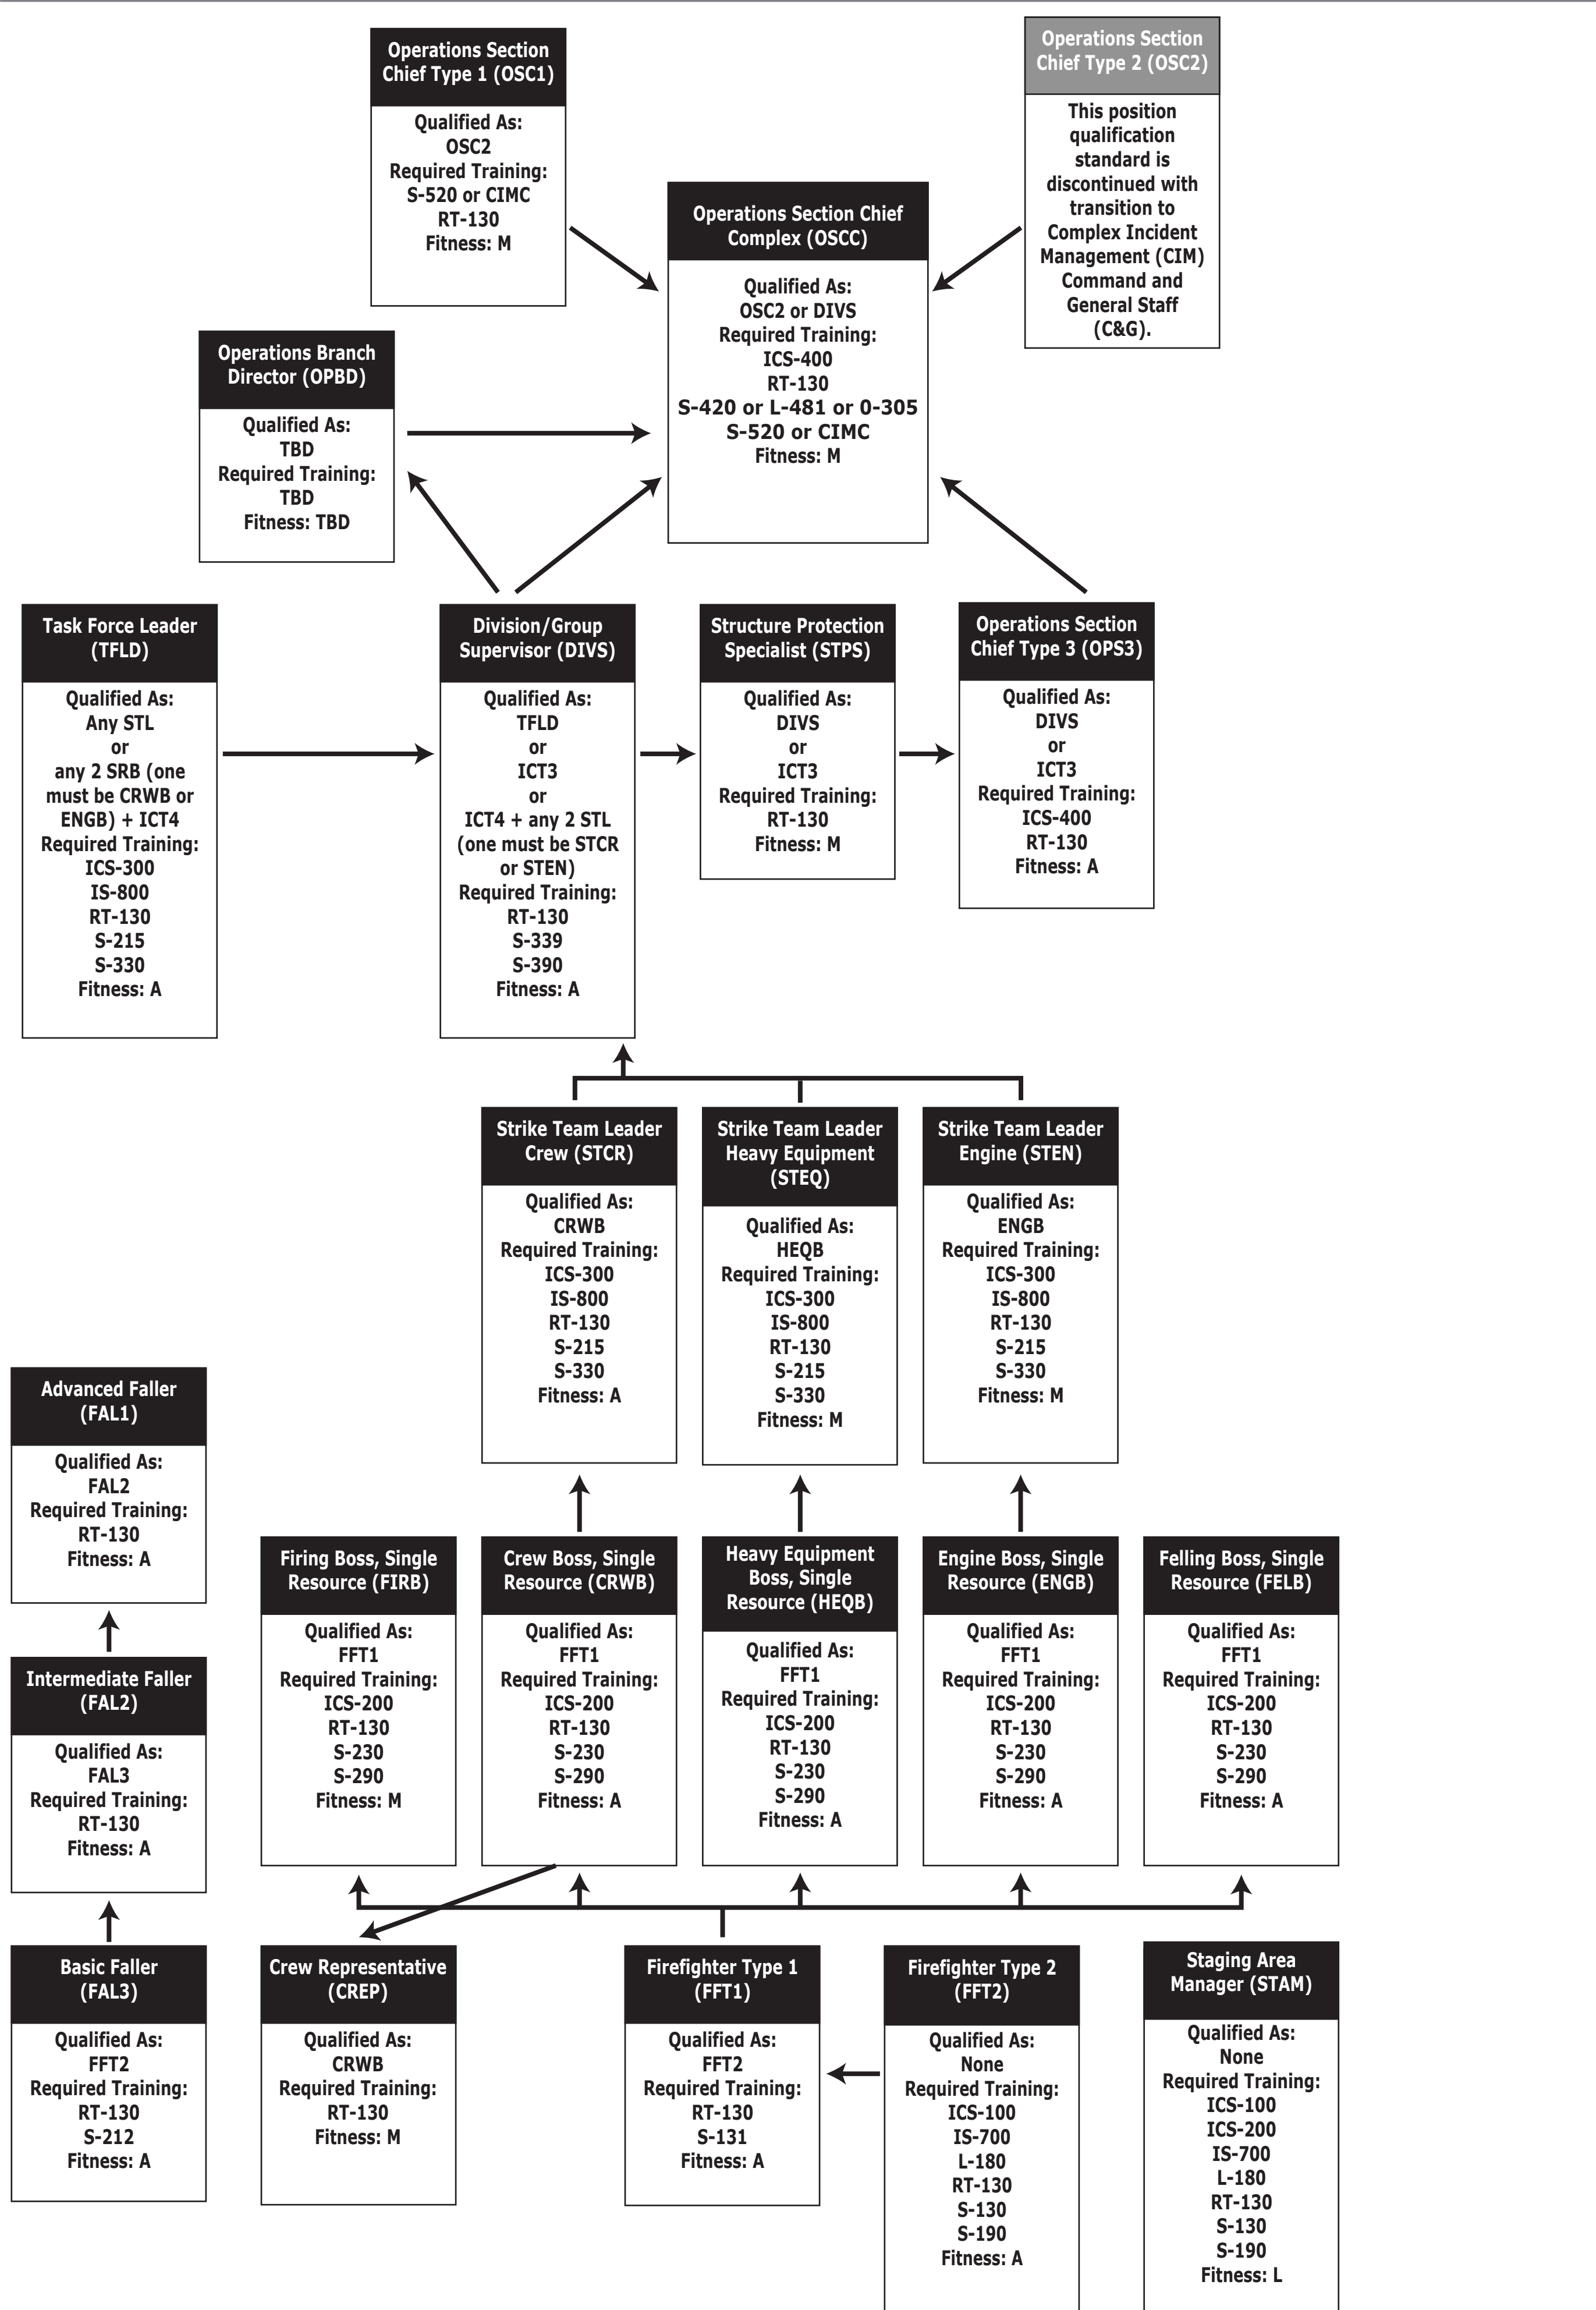

NWCG Wildland Fire Position Qualification Flow Chart

OPERATIONS

AREA COMMAND

COMMAND

AIR OPERATIONS

DISPATCH

PLANNING

LOGISTICS

FINANCE / ADMINISTRATION

PREVENTION & INVESTIGATION

* These positions require additional training prior to certification.