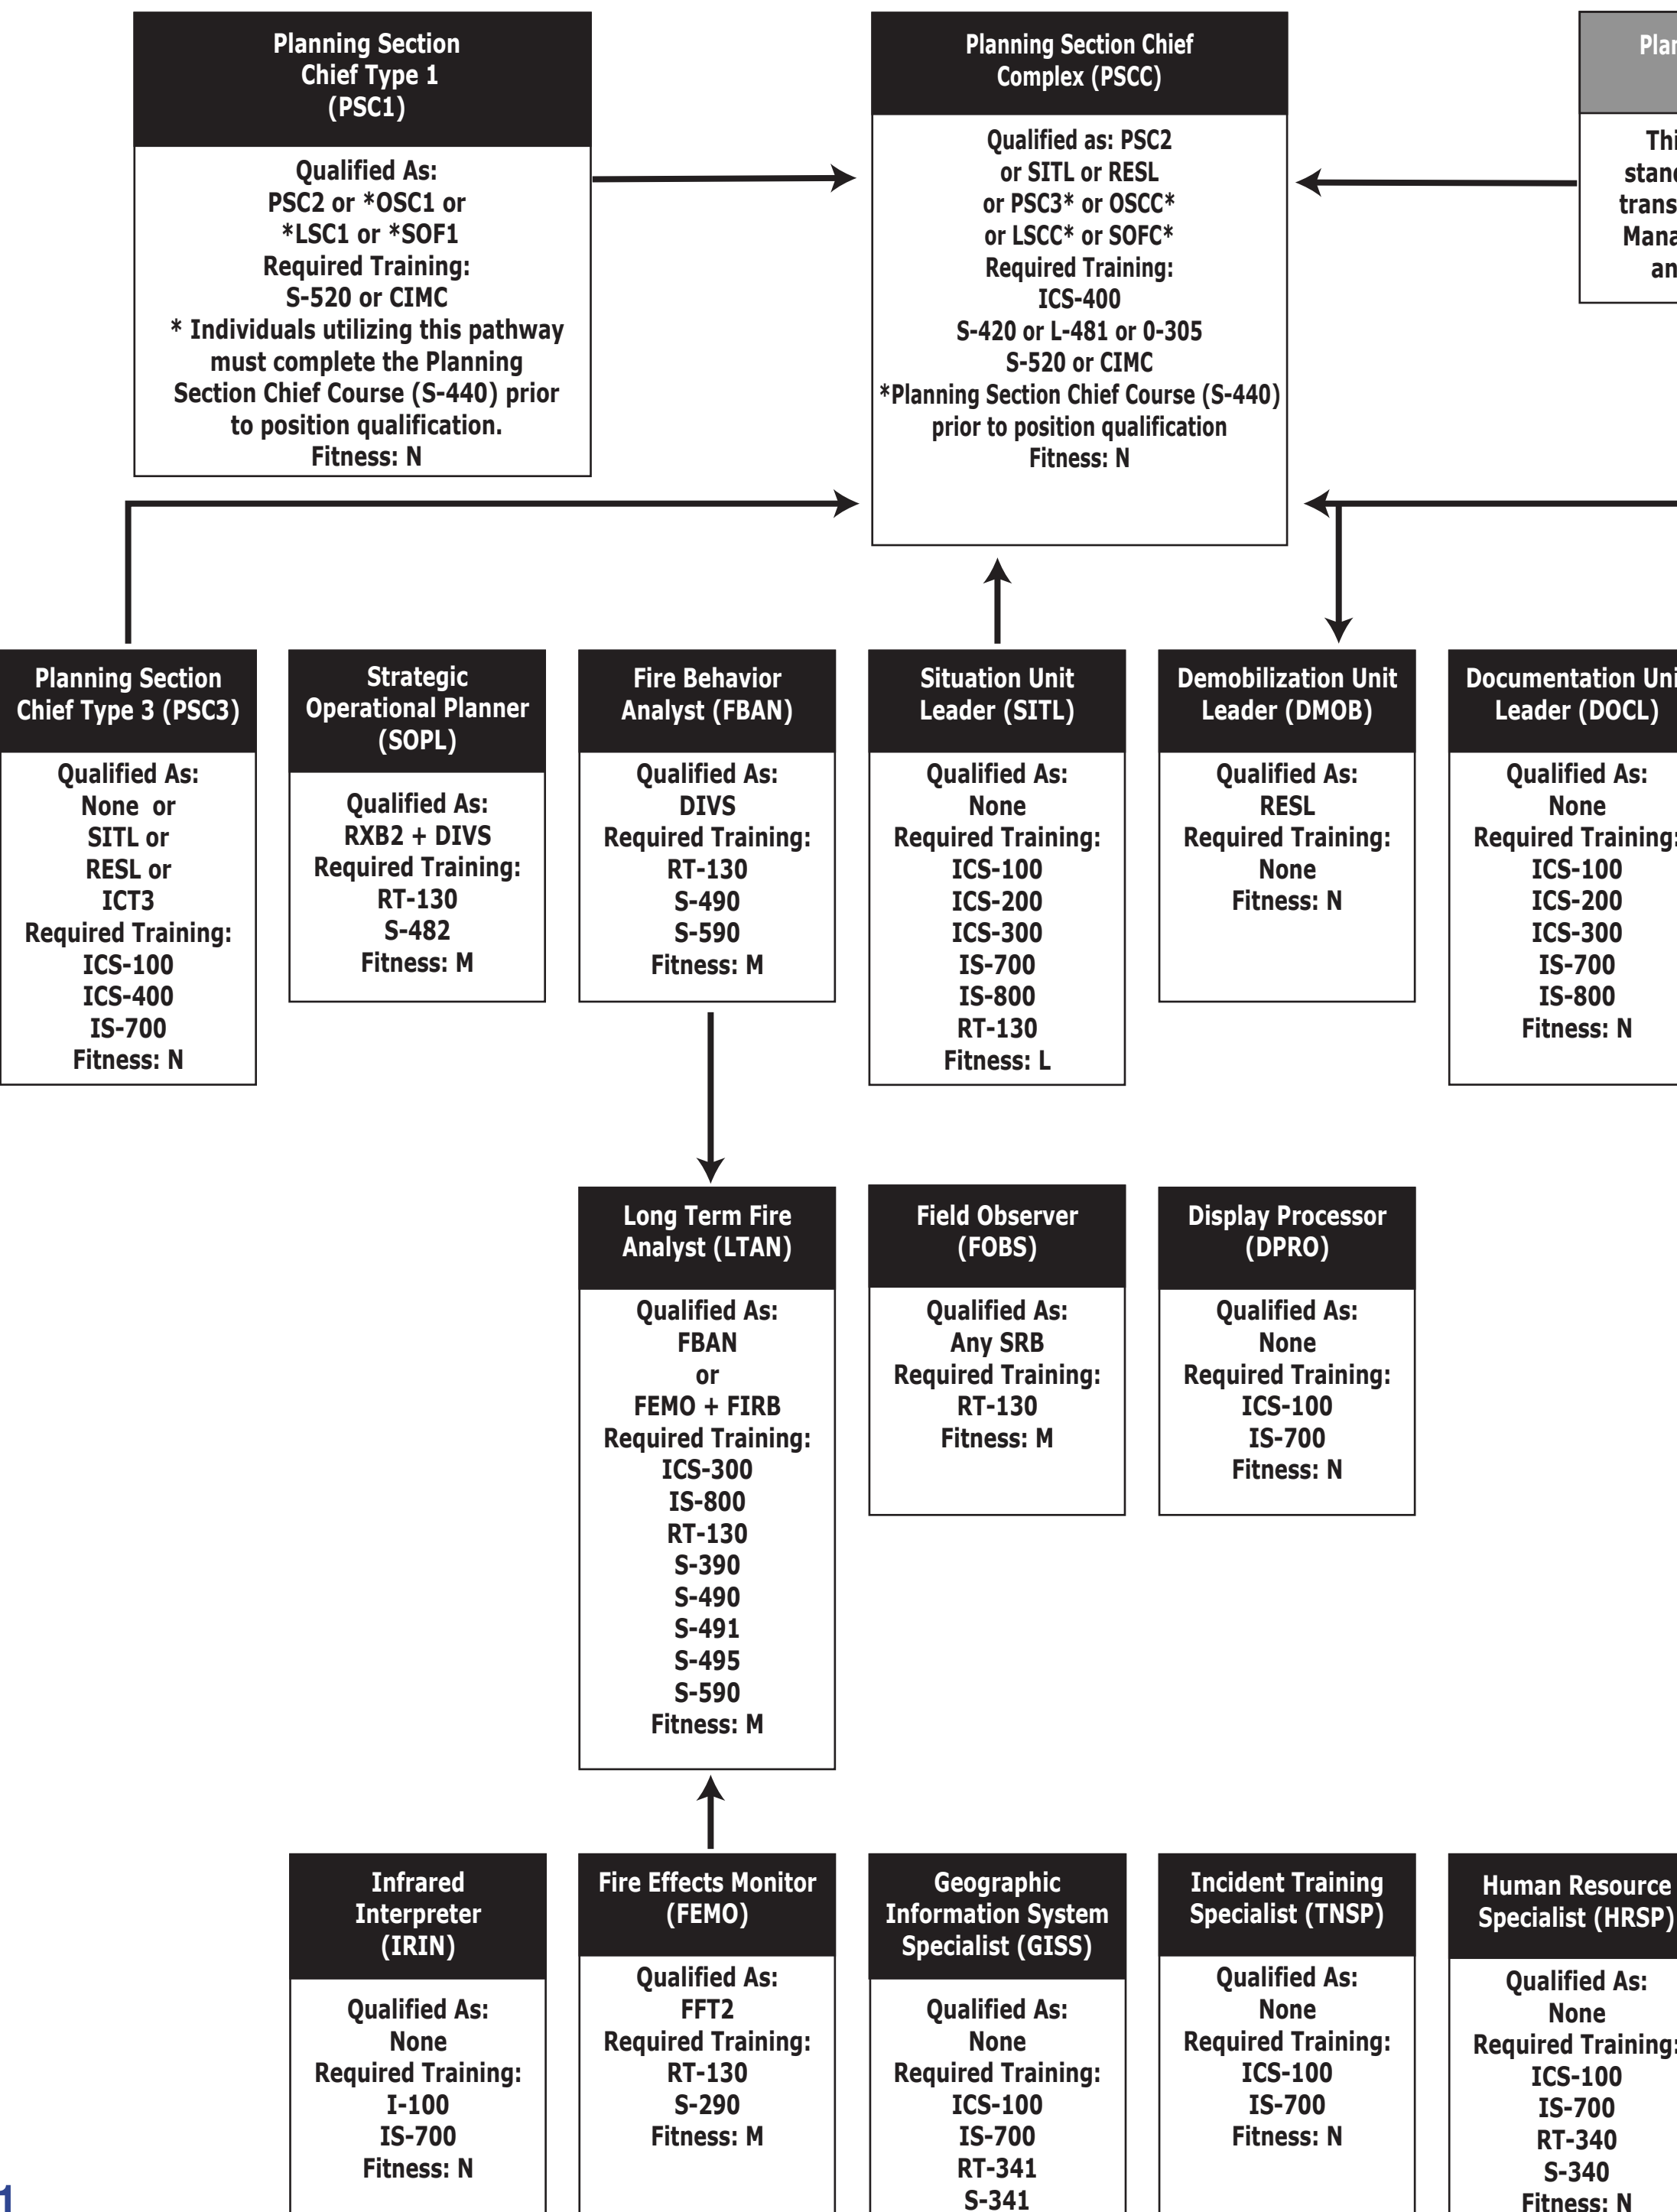

NWCG Wildland Fire Position Qualification Flow Chart

OPERATIONS

AREA COMMAND

COMMAND

AIR OPERATIONS

DISPATCH

PLANNING

LOGISTICS

FINANCE / ADMINISTRATION

PREVENTION & INVESTIGATION

* These positions require additional training prior to certification.