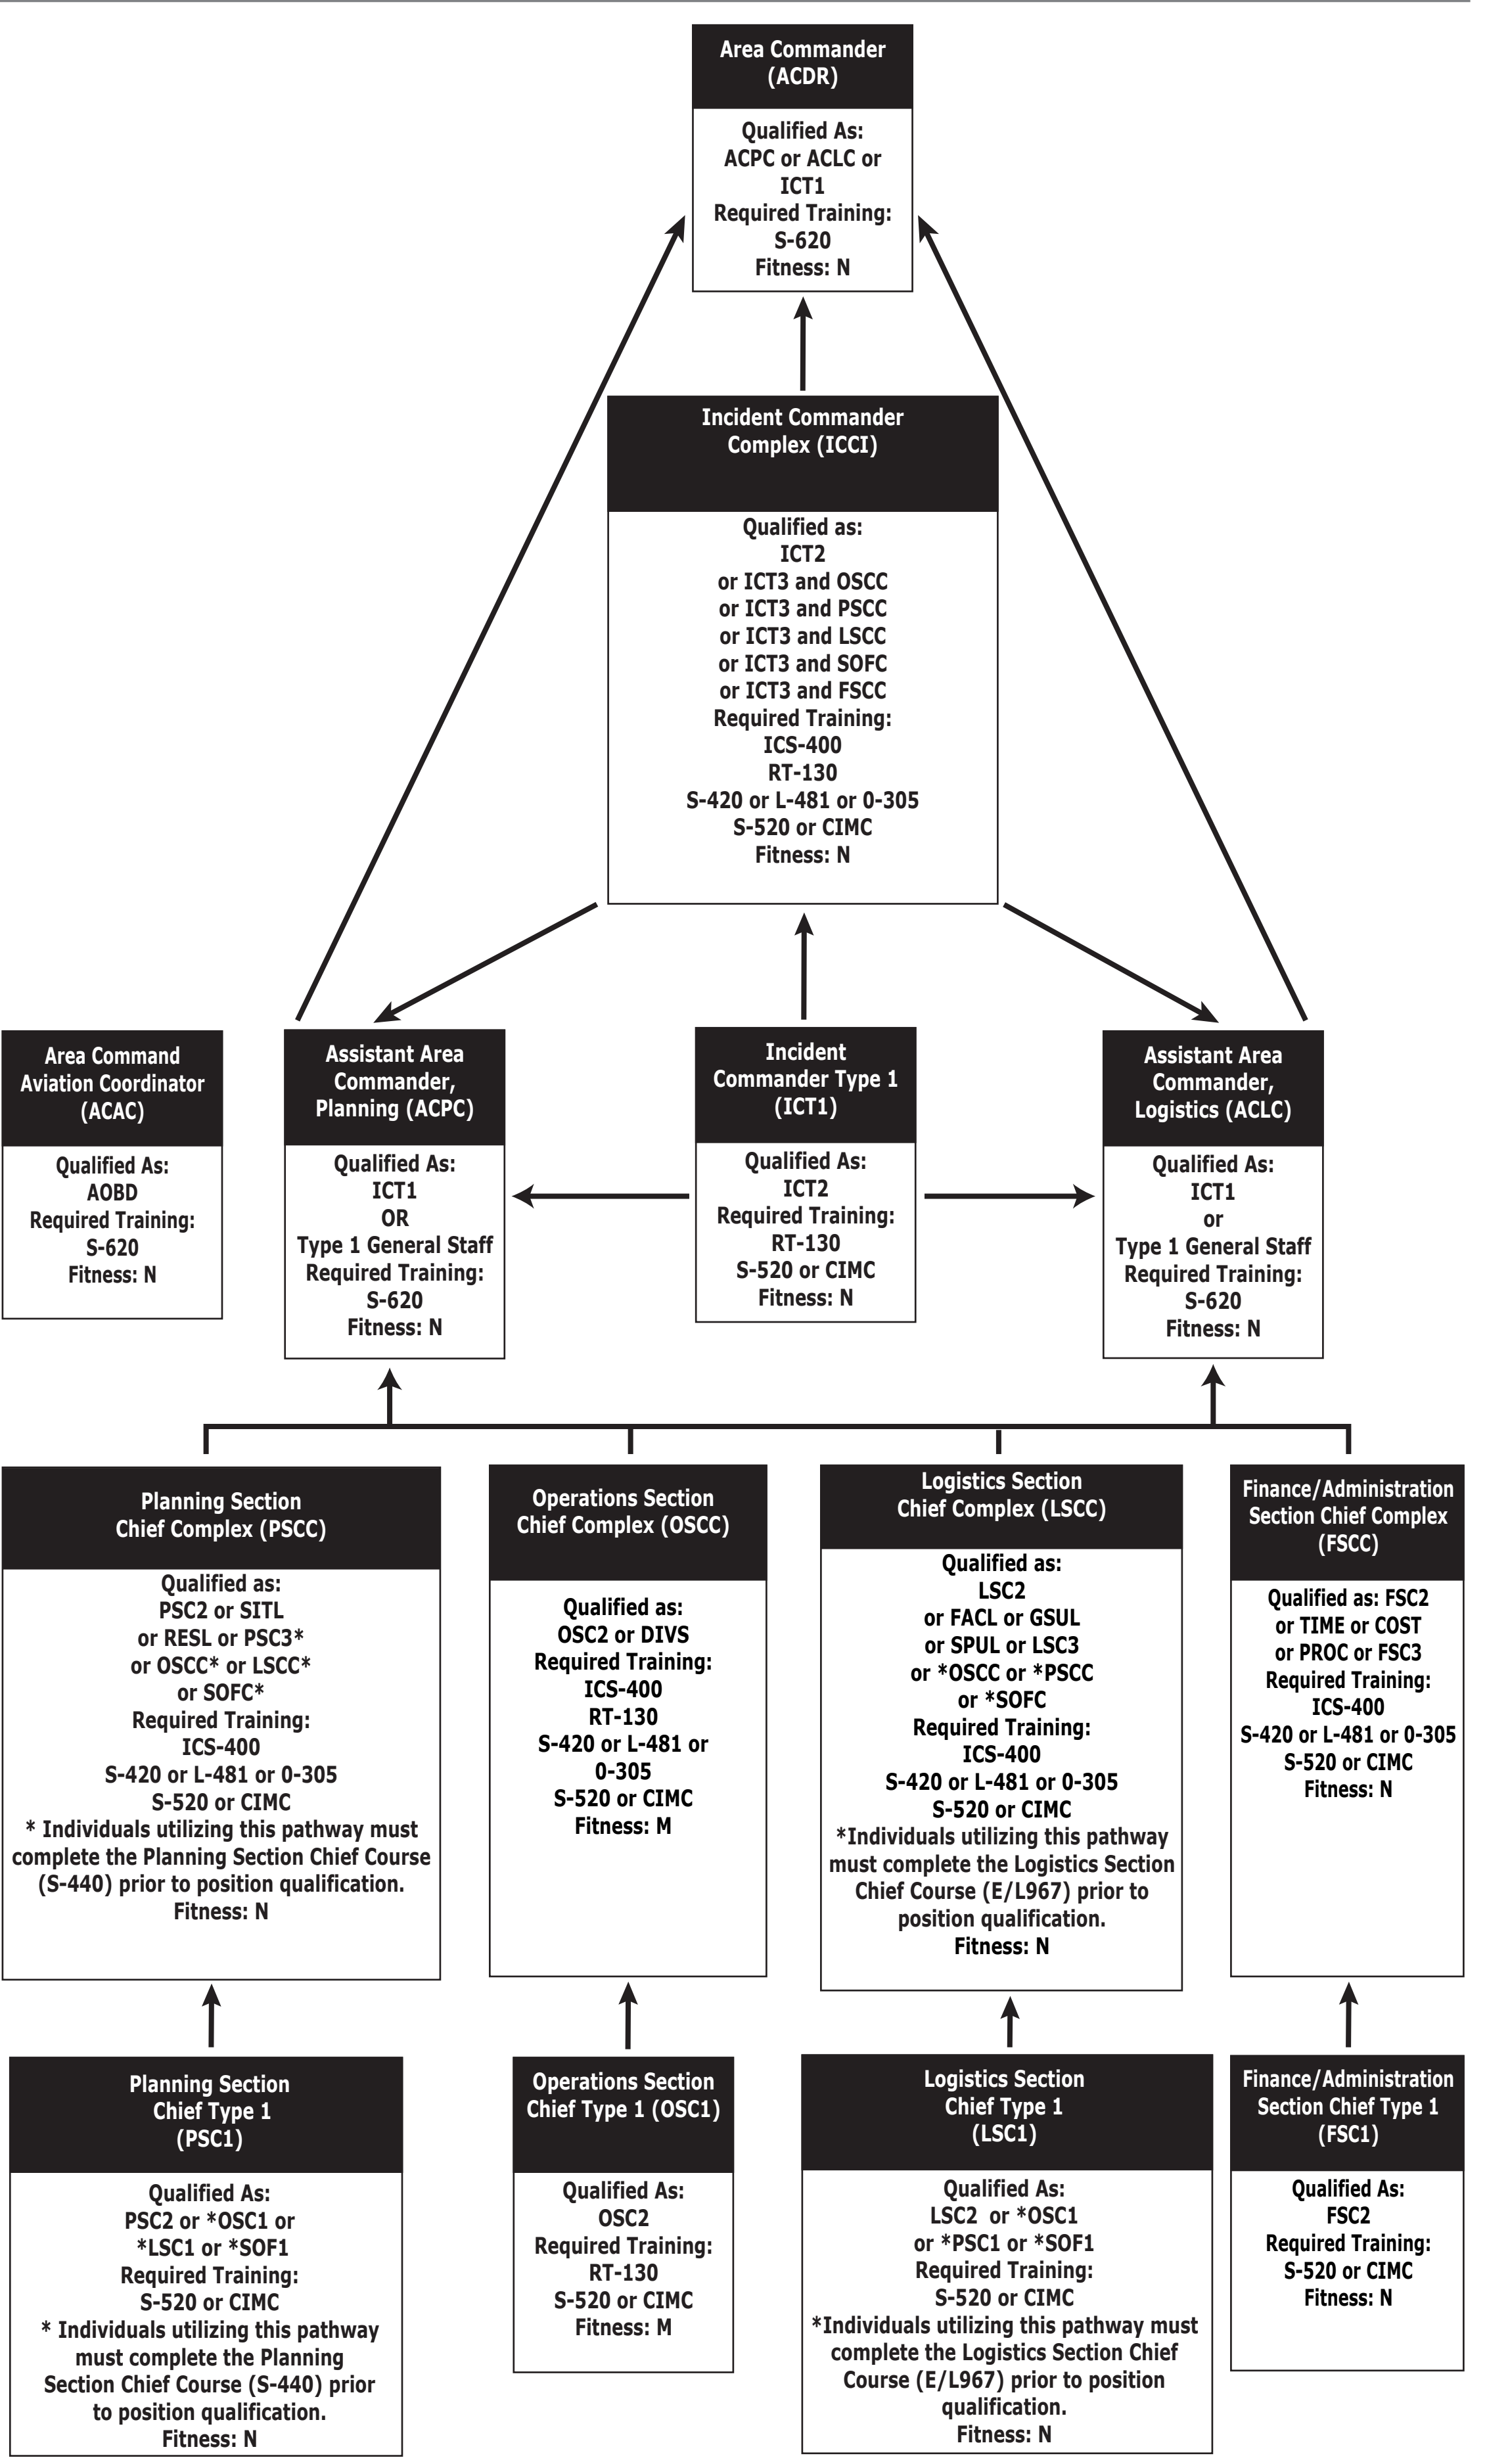

NWCG Wildland Fire Position Qualification Flow Chart

OPERATIONS

AREA COMMAND

COMMAND

AIR OPERATIONS

DISPATCH

PLANNING

LOGISTICS

FINANCE / ADMINISTRATION

PREVENTION & INVESTIGATION

* These positions require additional training prior to certification.