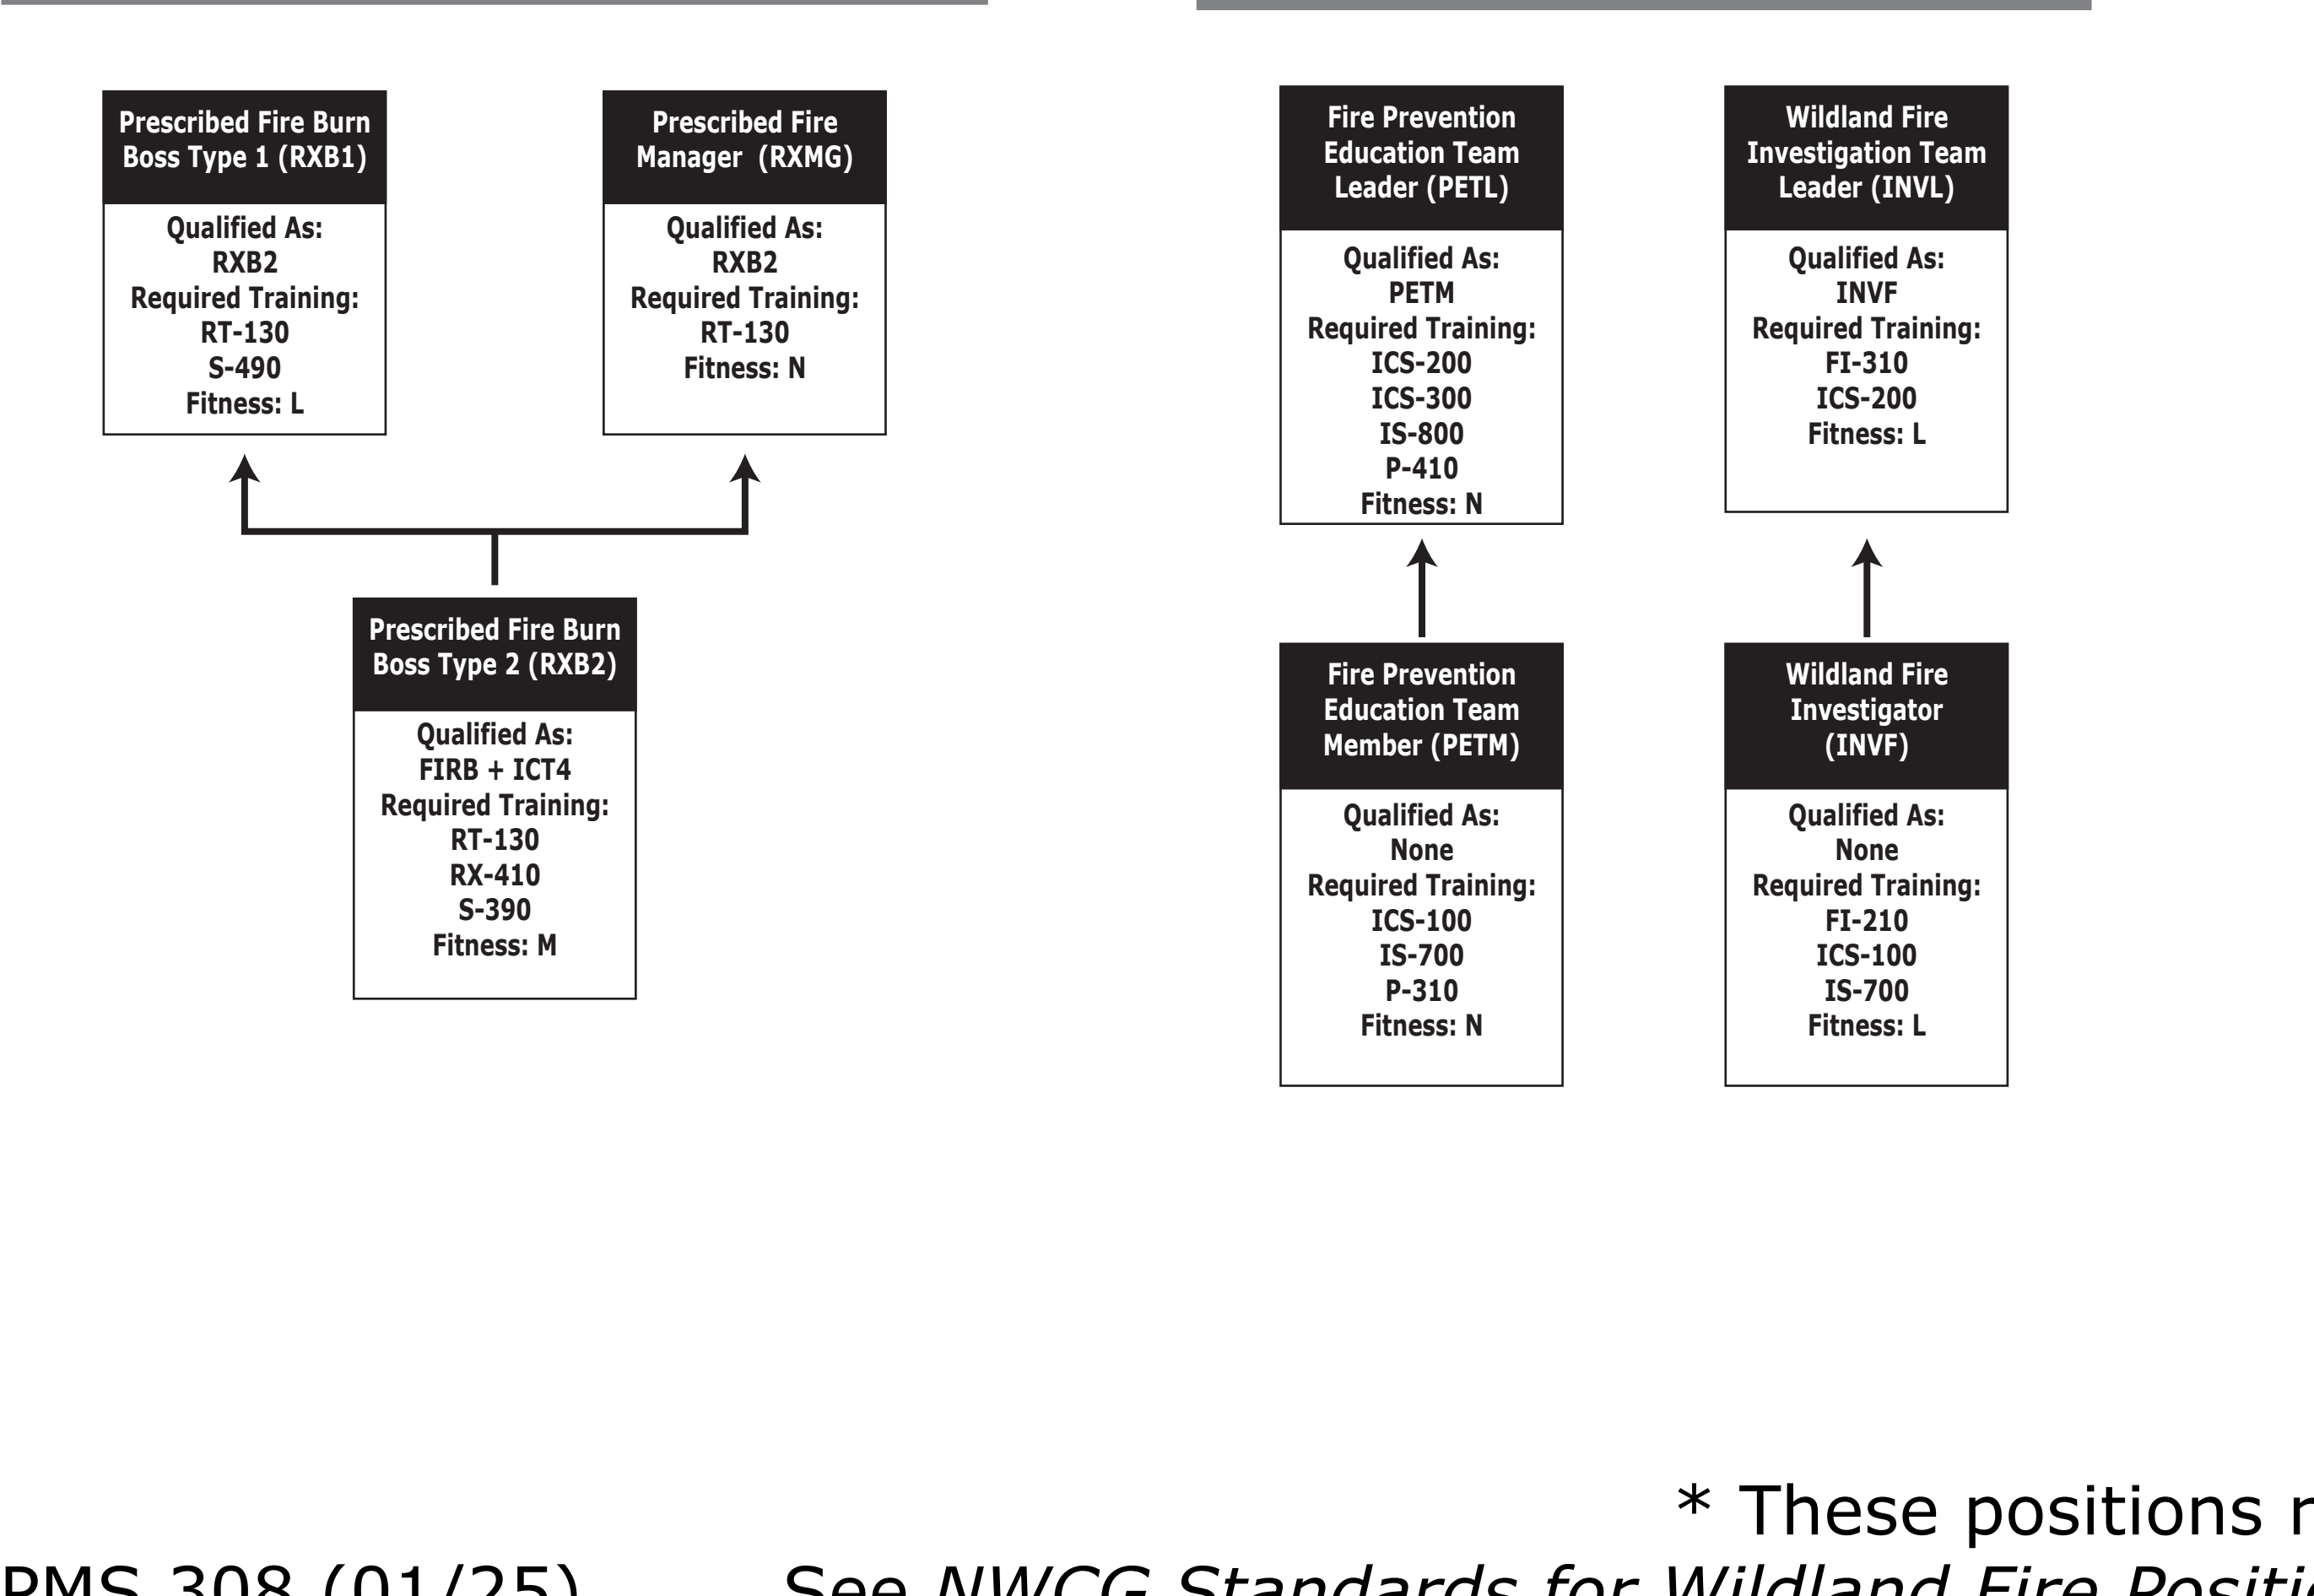

NWCG Wildland Fire Position Qualification Flow Chart

OPERATIONS

AREA COMMAND

COMMAND

AIR OPERATIONS

DISPATCH

PLANNING

LOGISTICS

FINANCE / ADMINISTRATION

PREVENTION & INVESTIGATION

* These positions require additional training prior to certification.