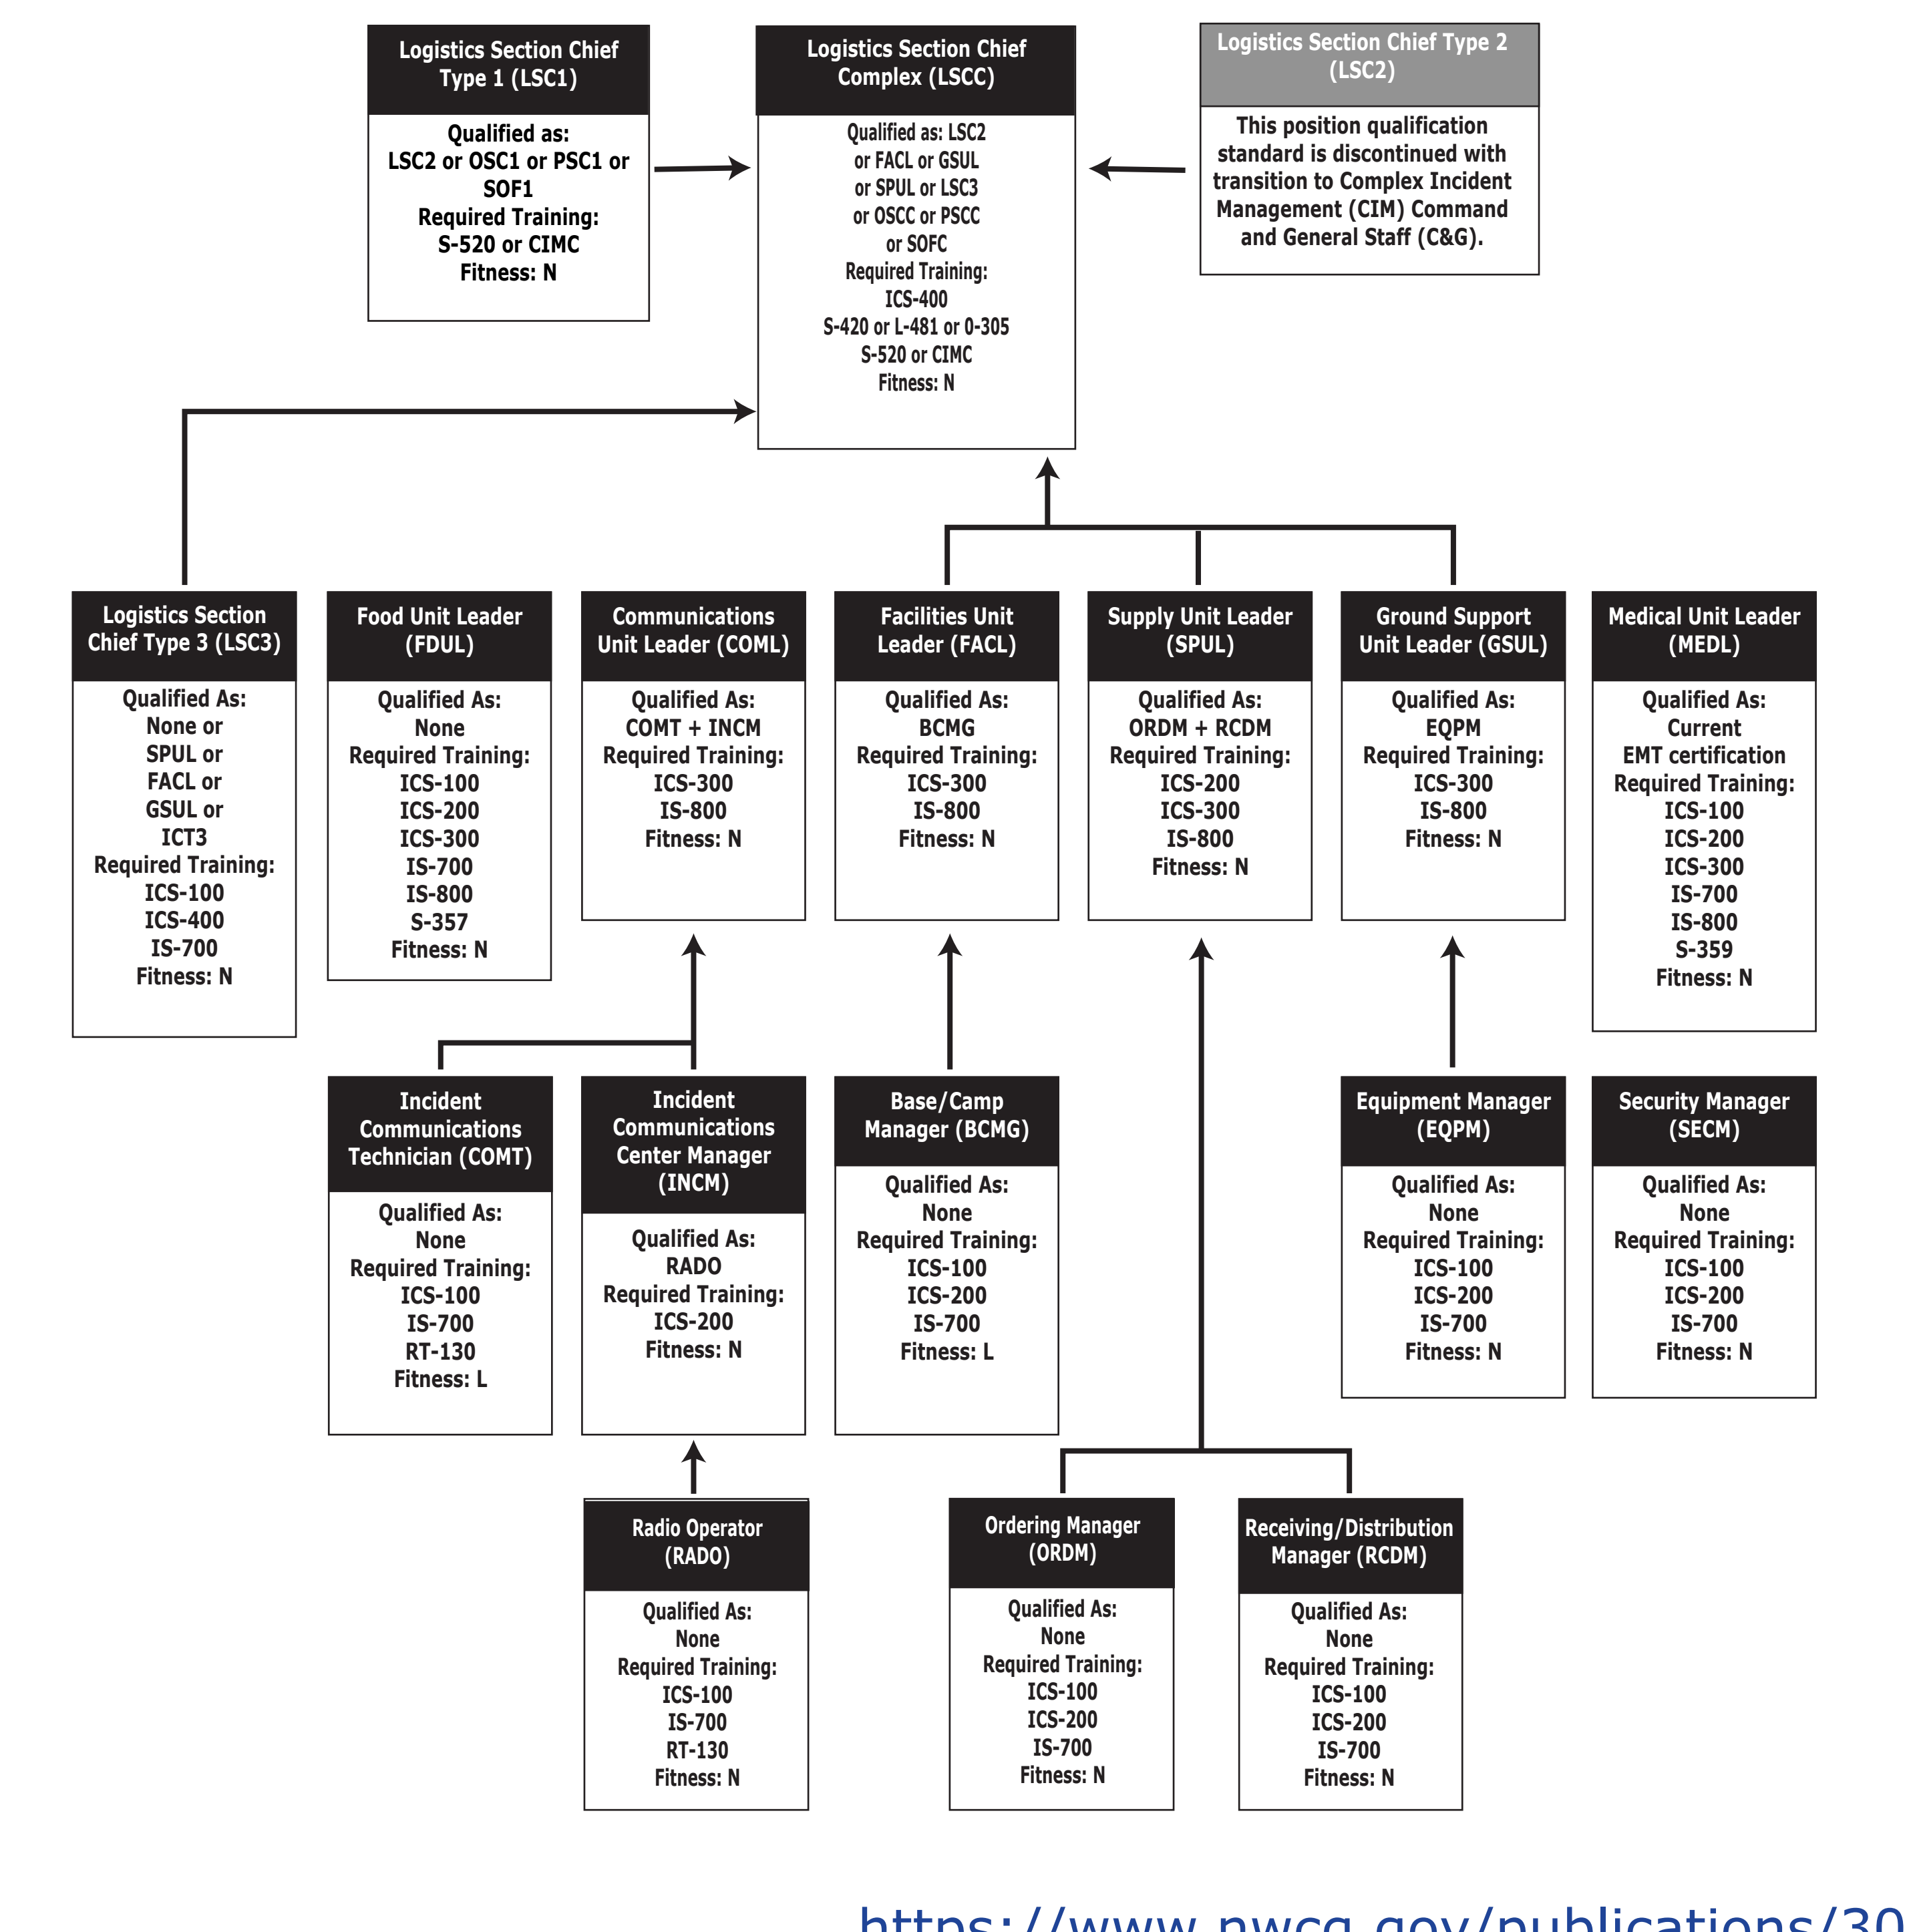

NWCG Wildland Fire Position Qualification Flow Chart

OPERATIONS

AREA COMMAND

COMMAND

AIR OPERATIONS

DISPATCH

PLANNING

LOGISTICS

FINANCE / ADMINISTRATION

PREVENTION & INVESTIGATION

* These positions require additional training prior to certification.