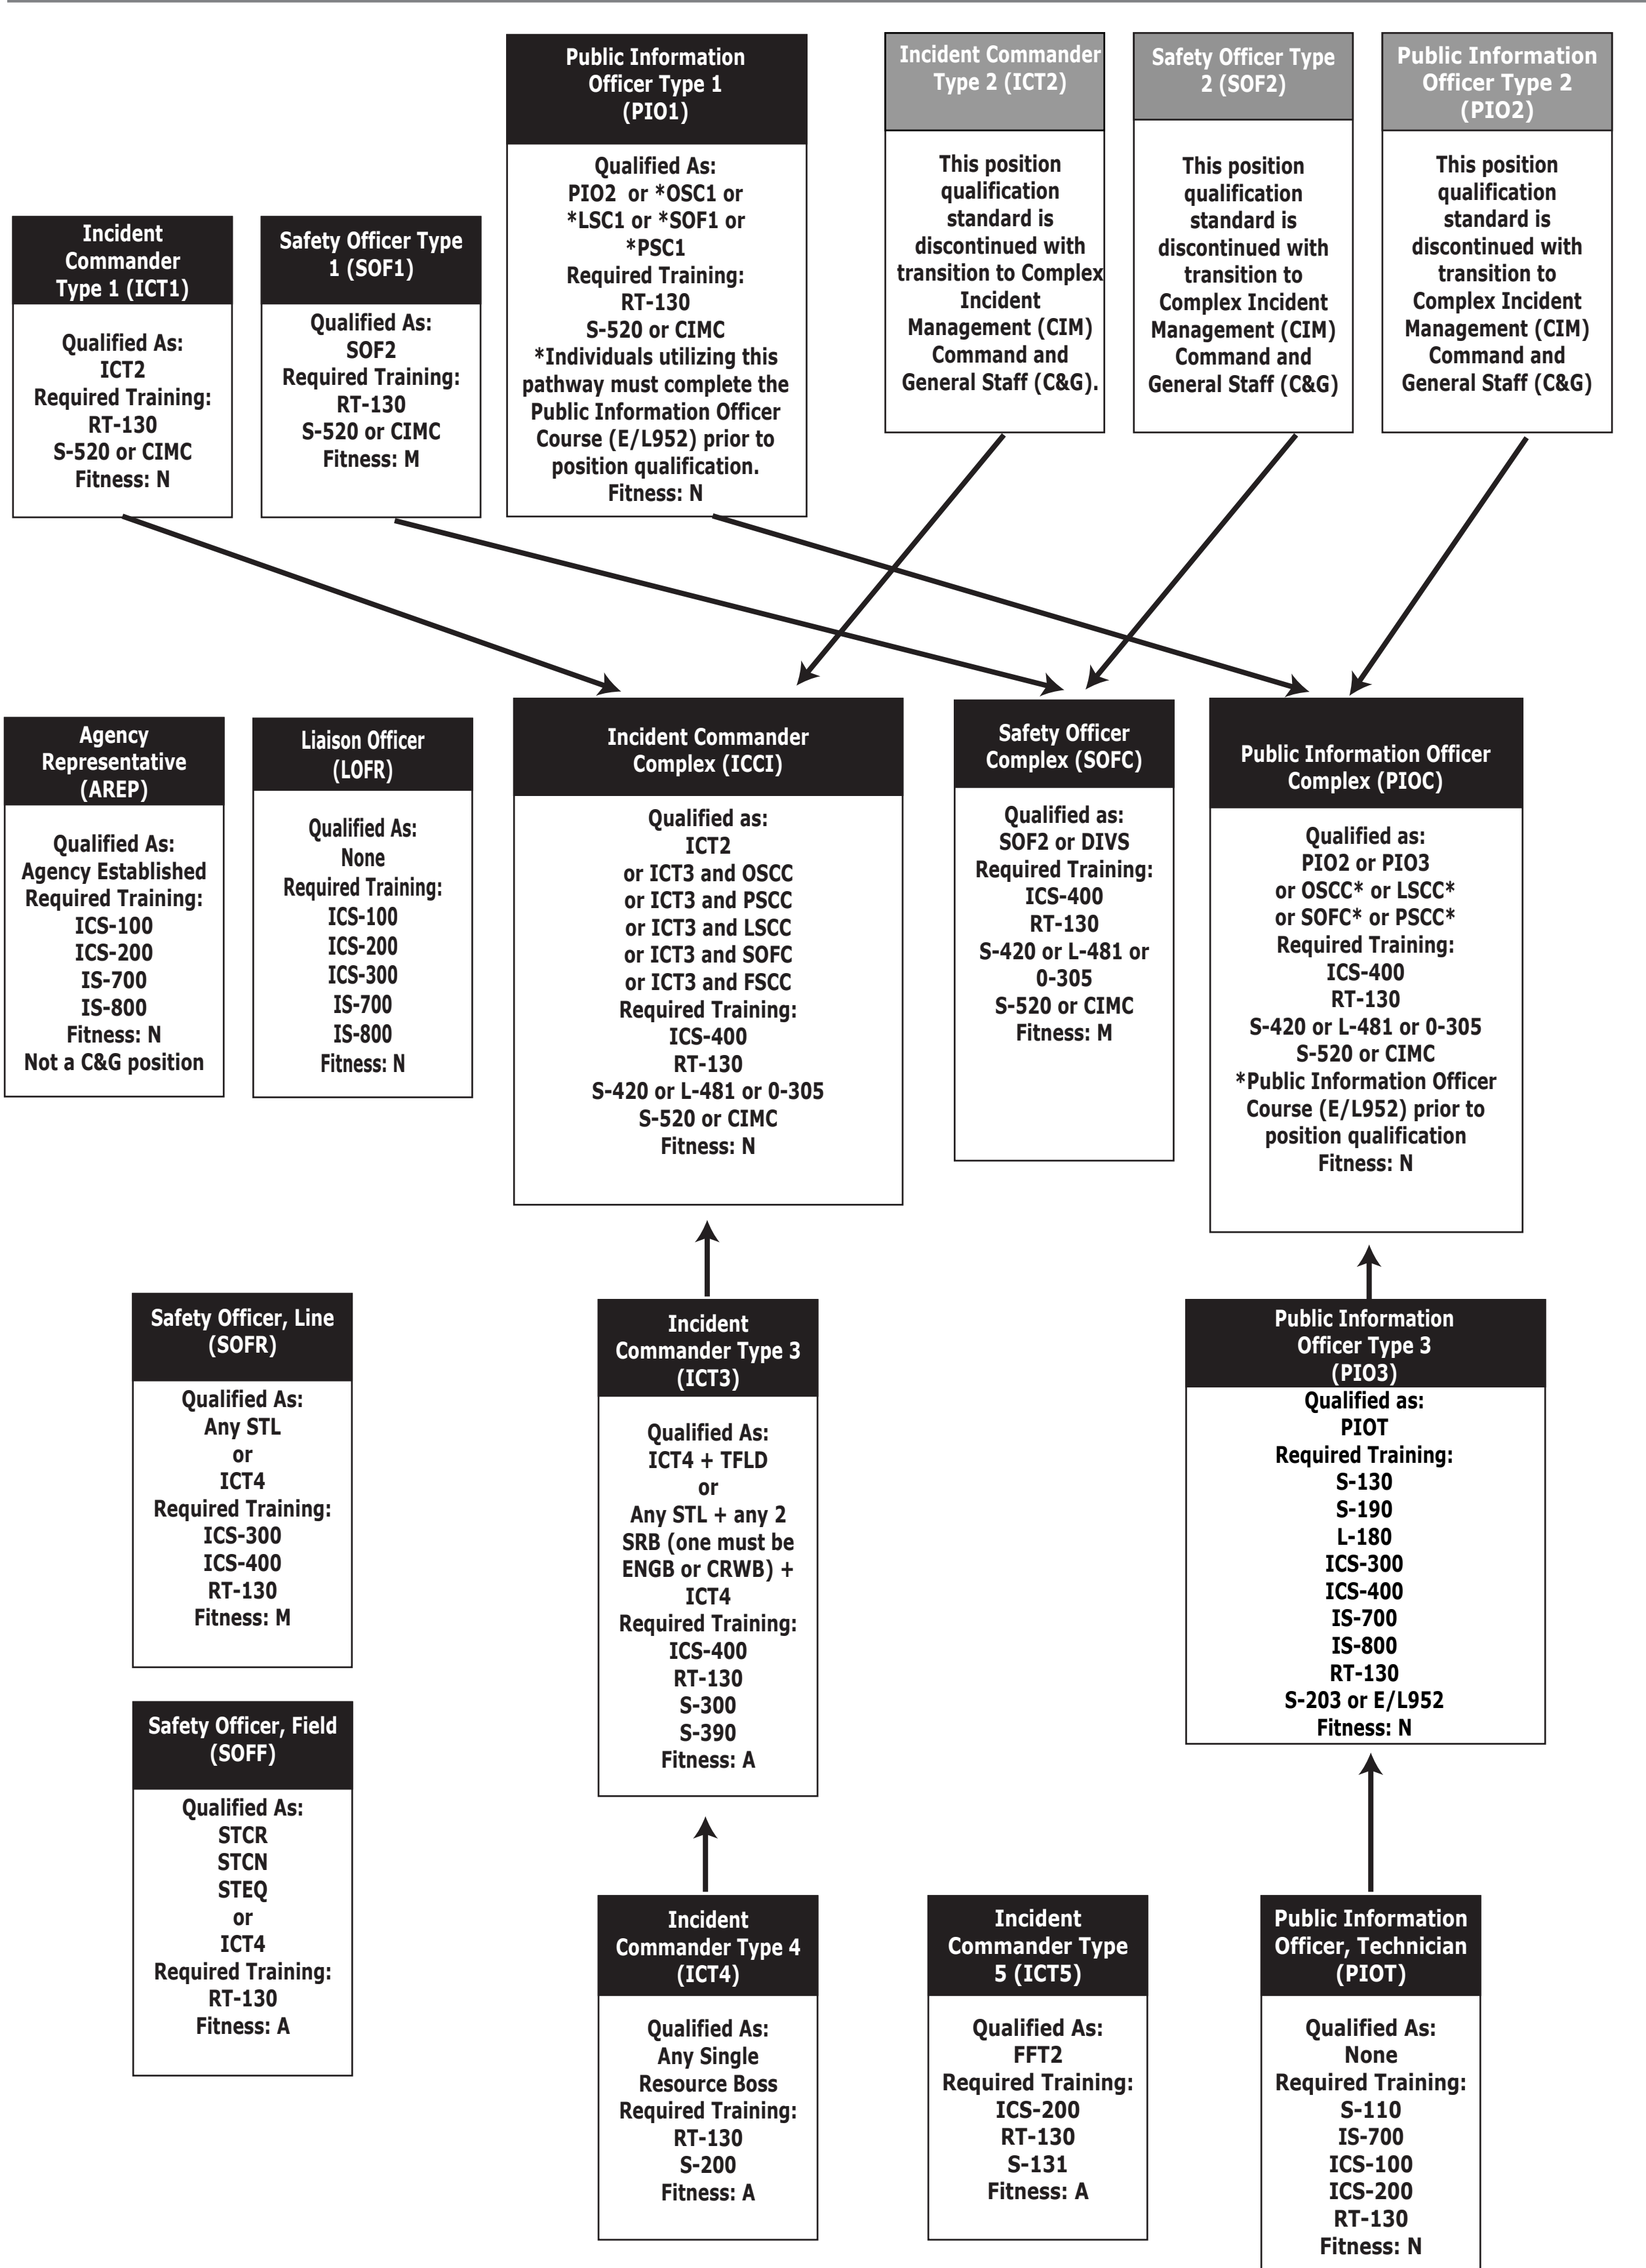

NWCG Wildland Fire Position Qualification Flow Chart

OPERATIONS

AREA COMMAND

COMMAND

AIR OPERATIONS

DISPATCH

PLANNING

LOGISTICS

FINANCE / ADMINISTRATION

PREVENTION & INVESTIGATION

* These positions require additional training prior to certification.