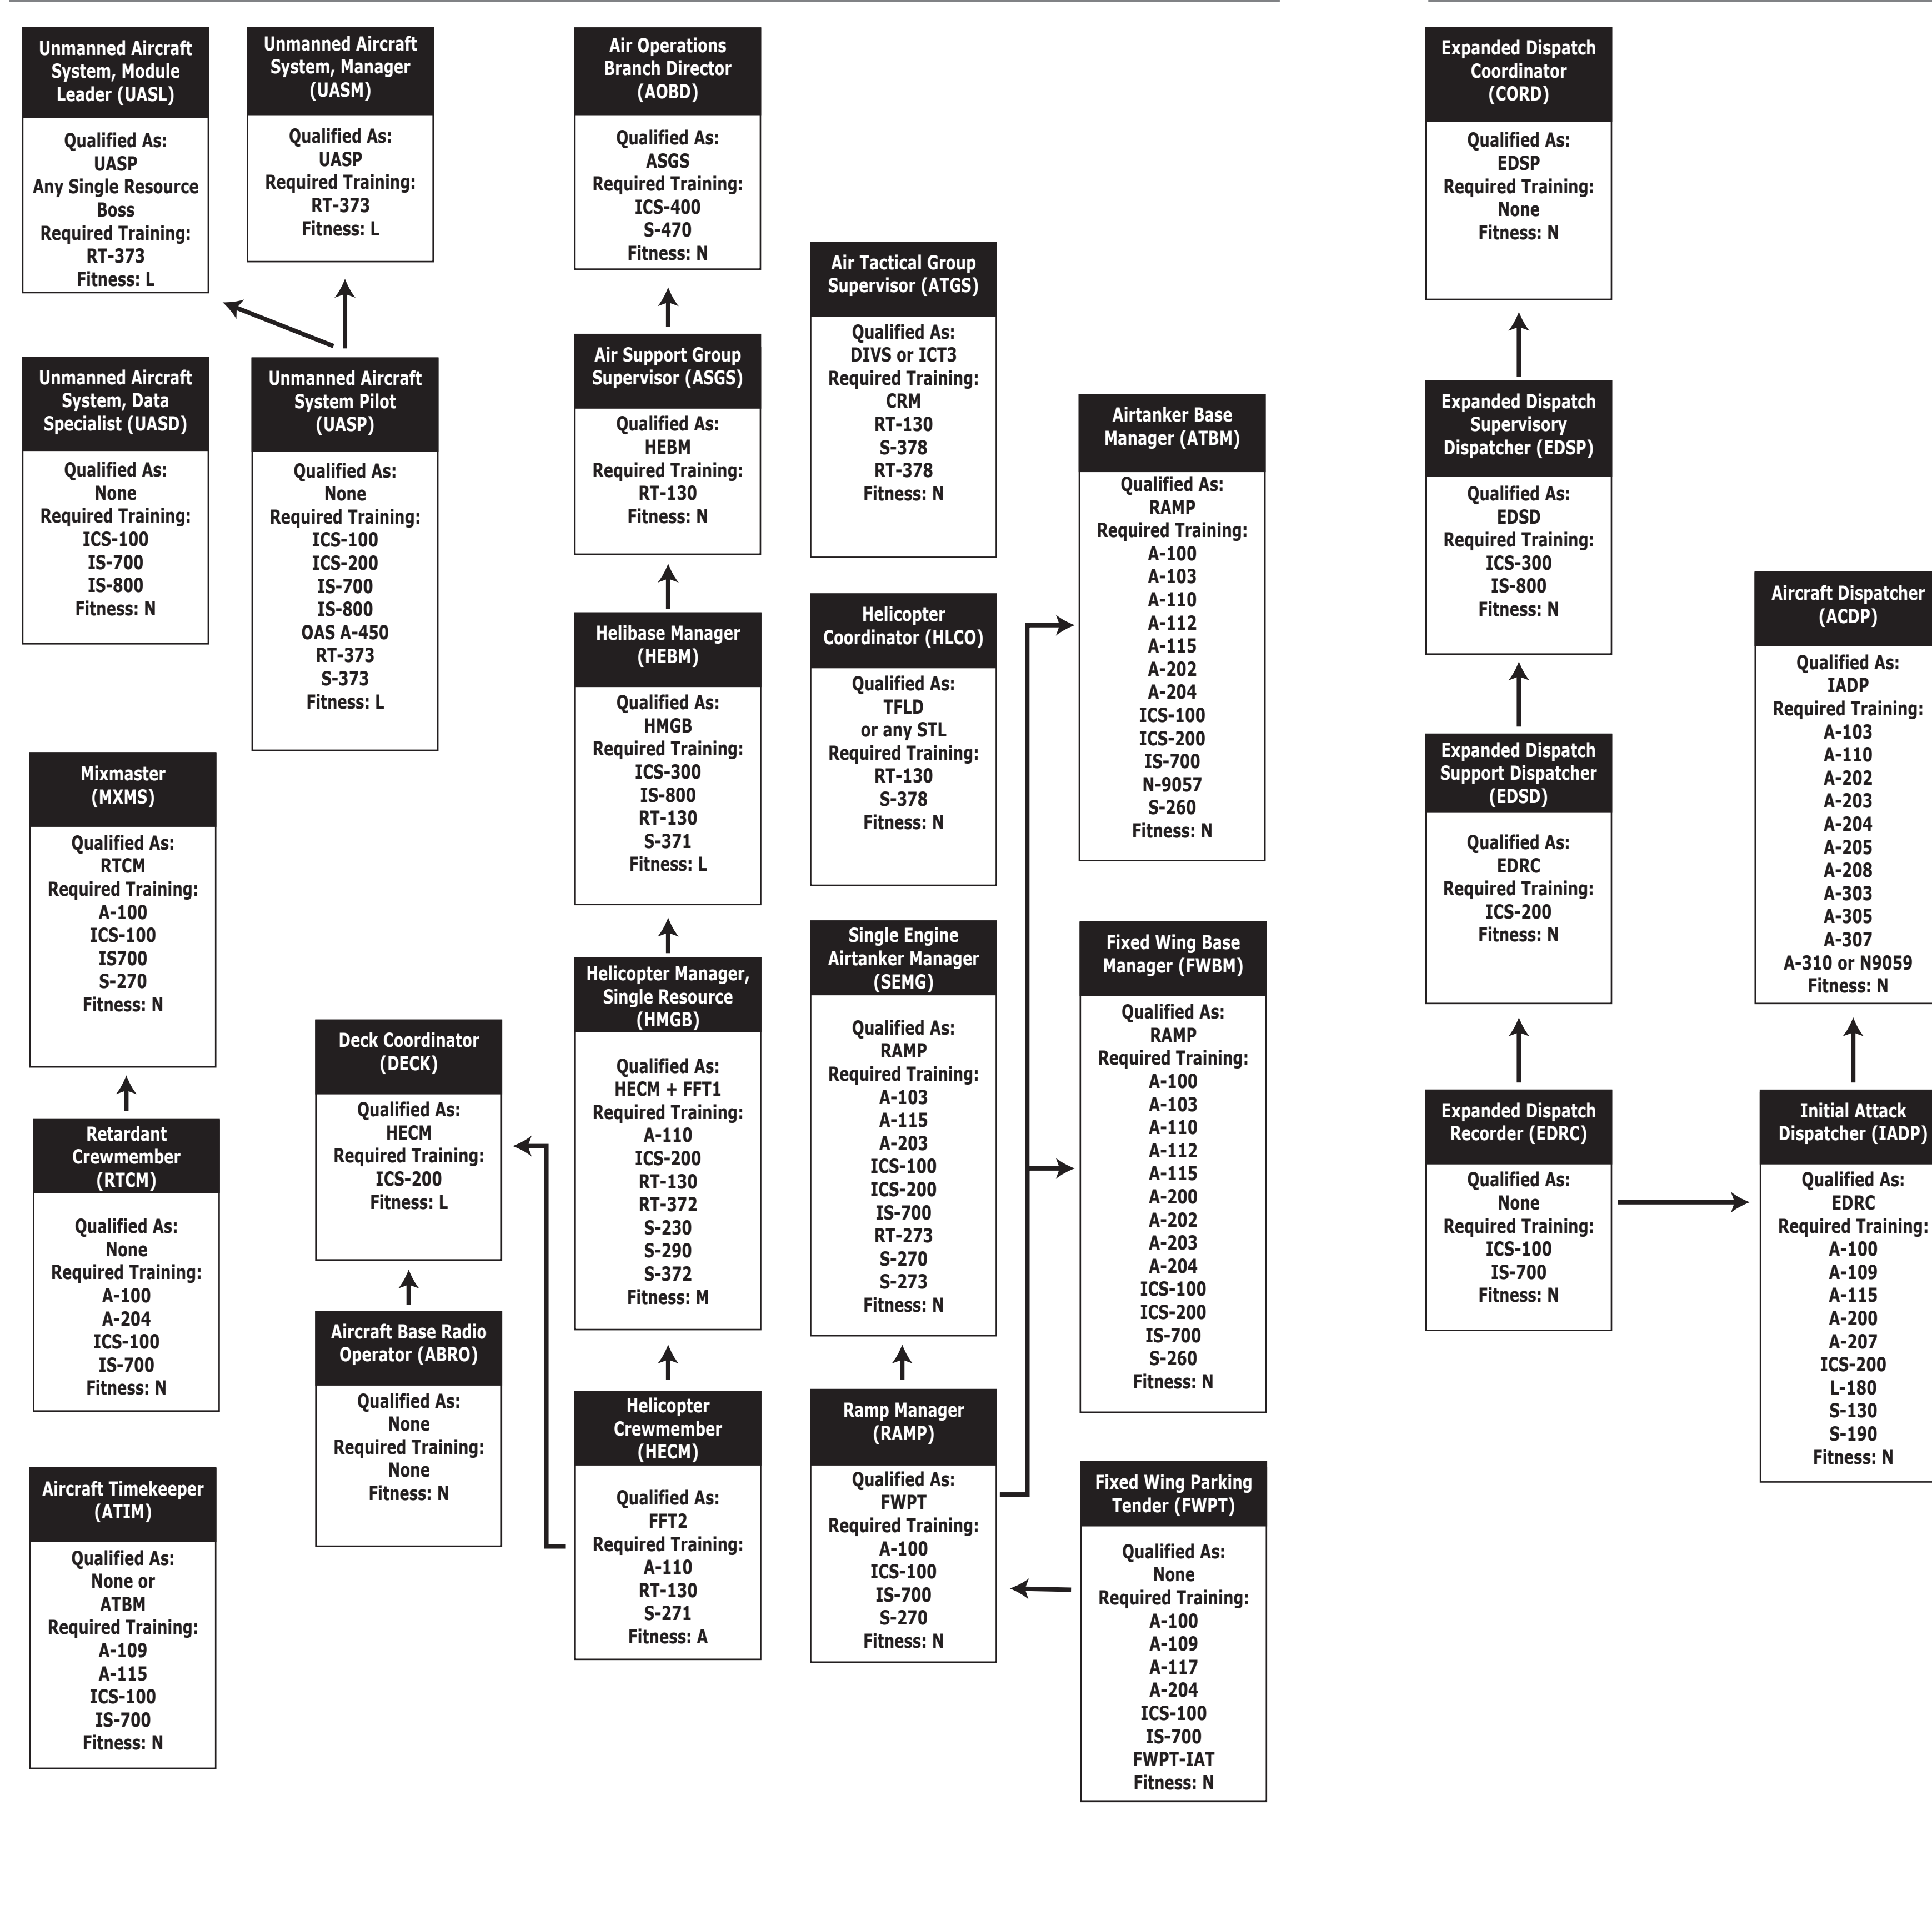

NWCG Wildland Fire Position Qualification Flow Chart

OPERATIONS

AREA COMMAND

COMMAND

AIR OPERATIONS

DISPATCH

PLANNING

LOGISTICS

FINANCE / ADMINISTRATION

PREVENTION & INVESTIGATION

* These positions require additional training prior to certification.