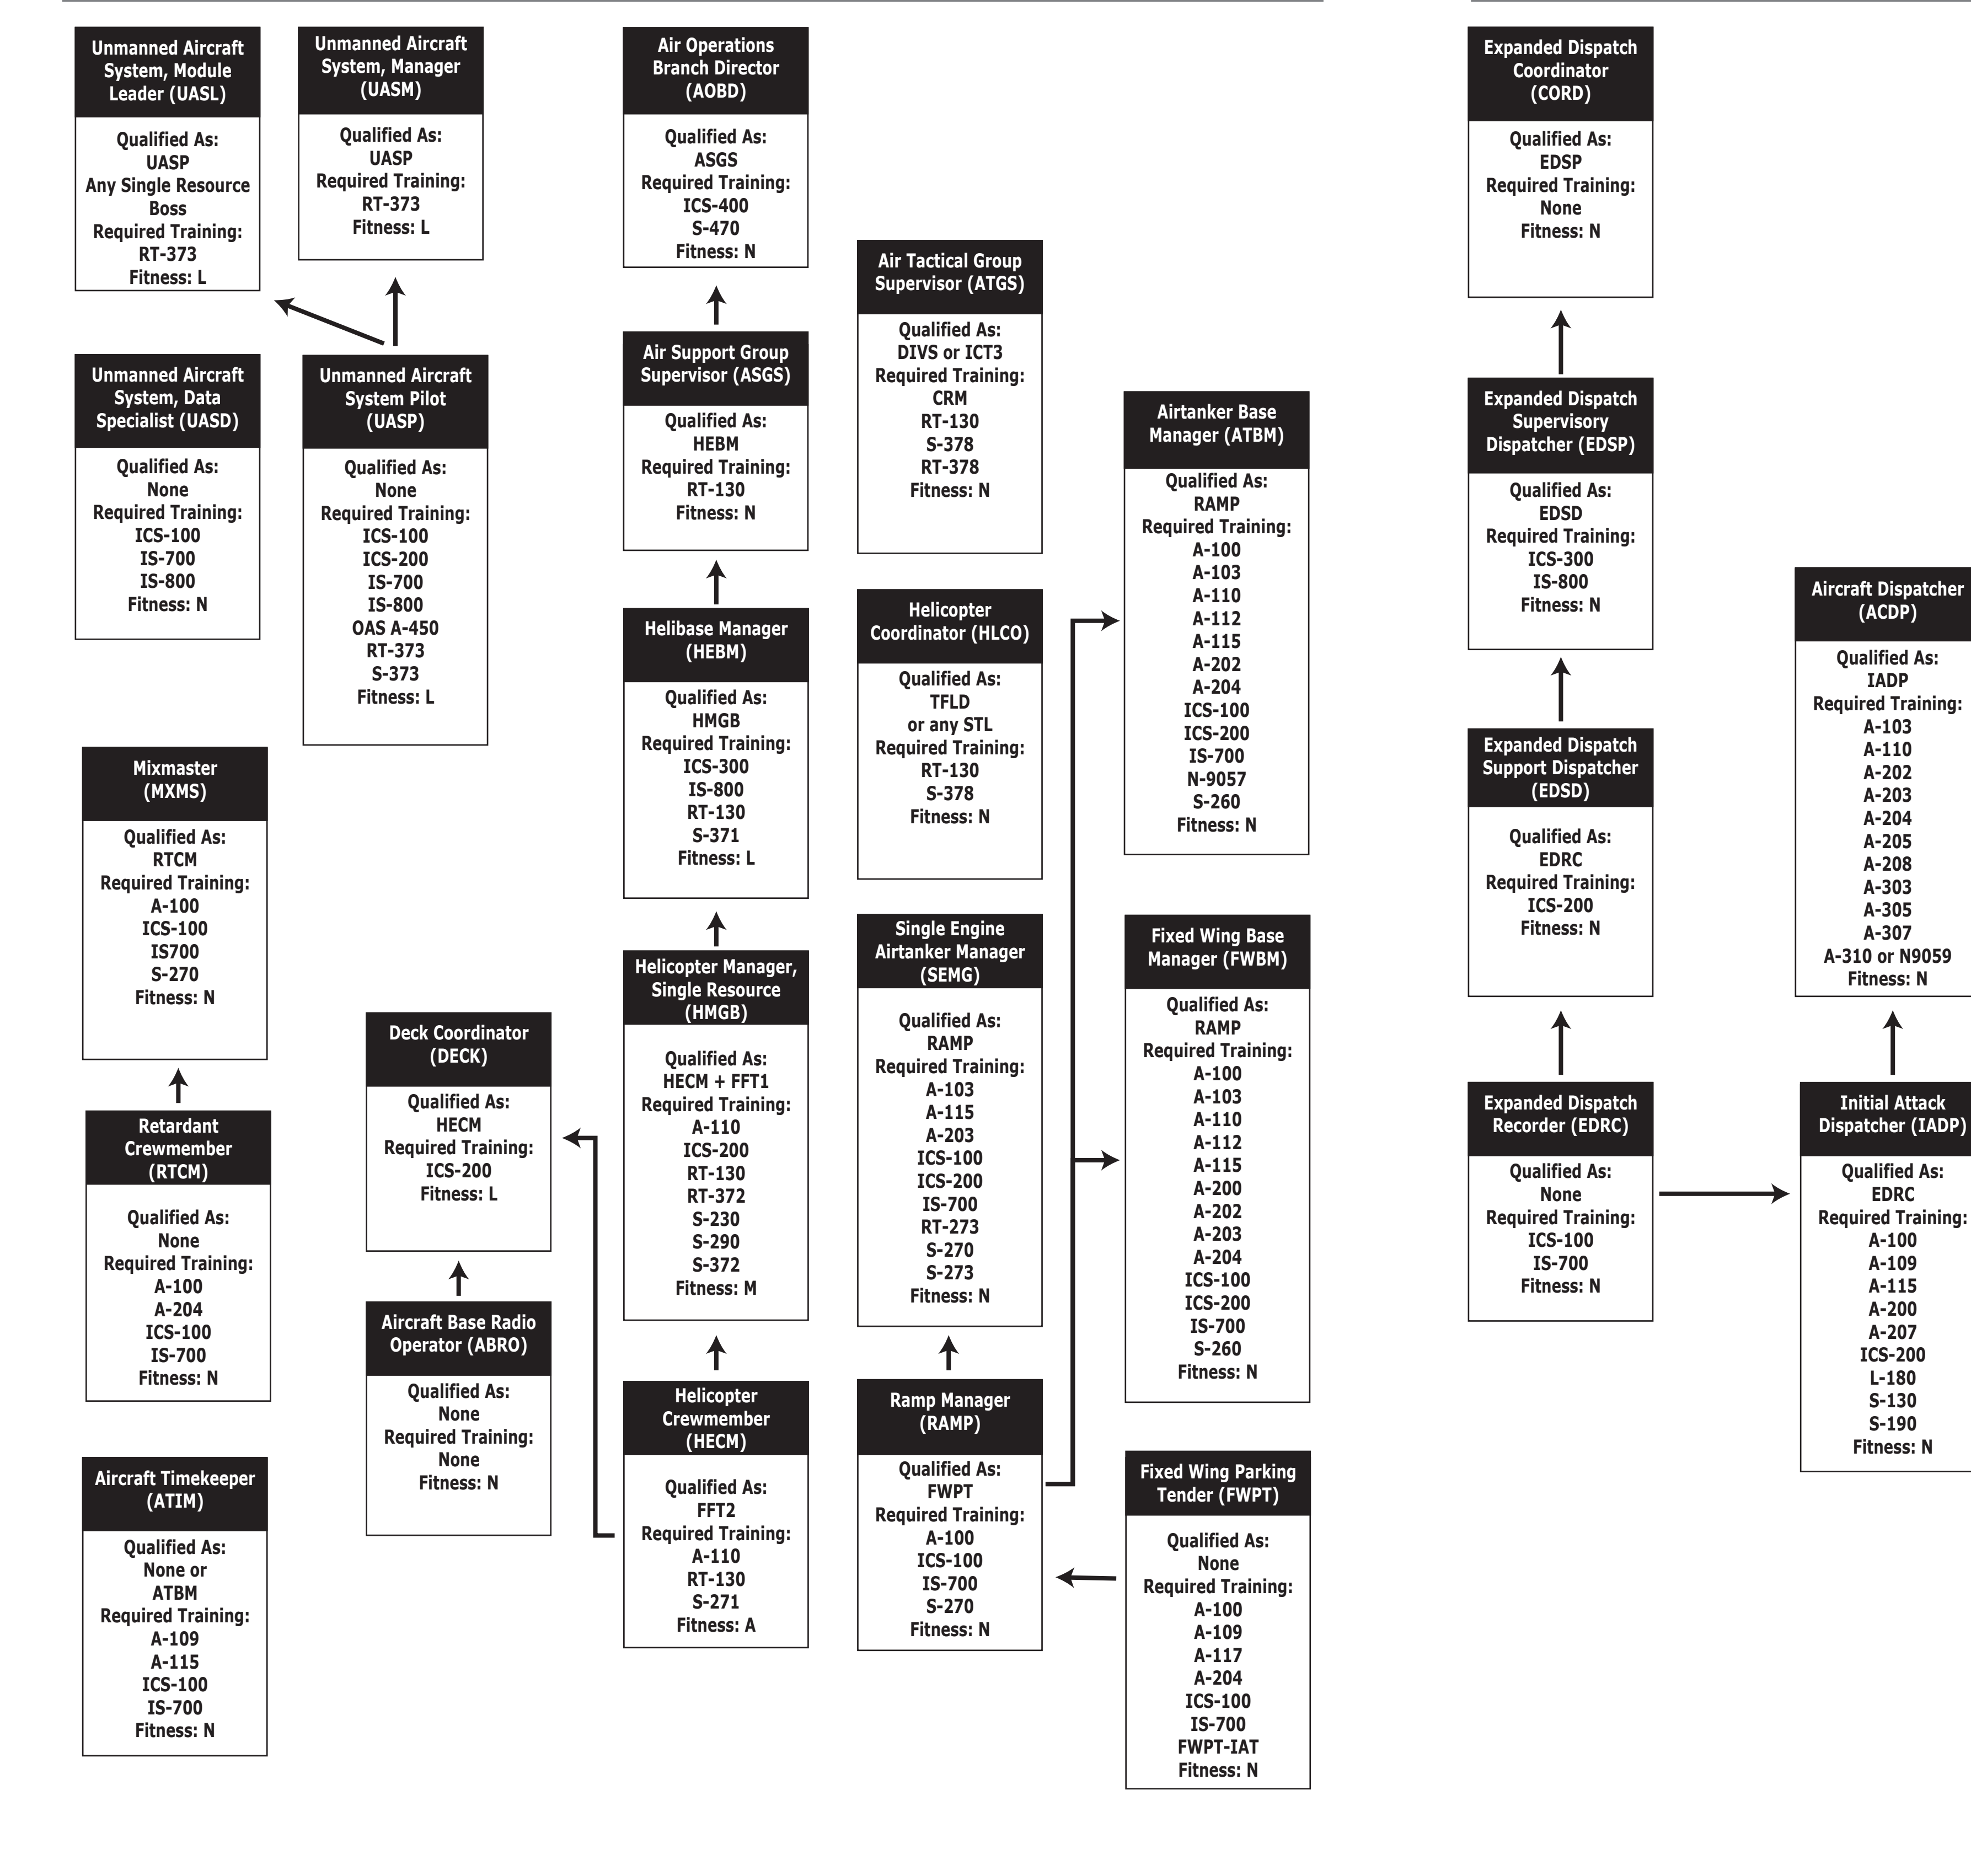

NWCG Wildland Fire Position Qualification Flowchart

OPERATIONS

AREA COMMAND

COMMAND

AIR OPERATIONS

DISPATCH

PLANNING

LOGISTICS

PREVENTION & INVESTIGATION

* These positions require additional training prior to certification.