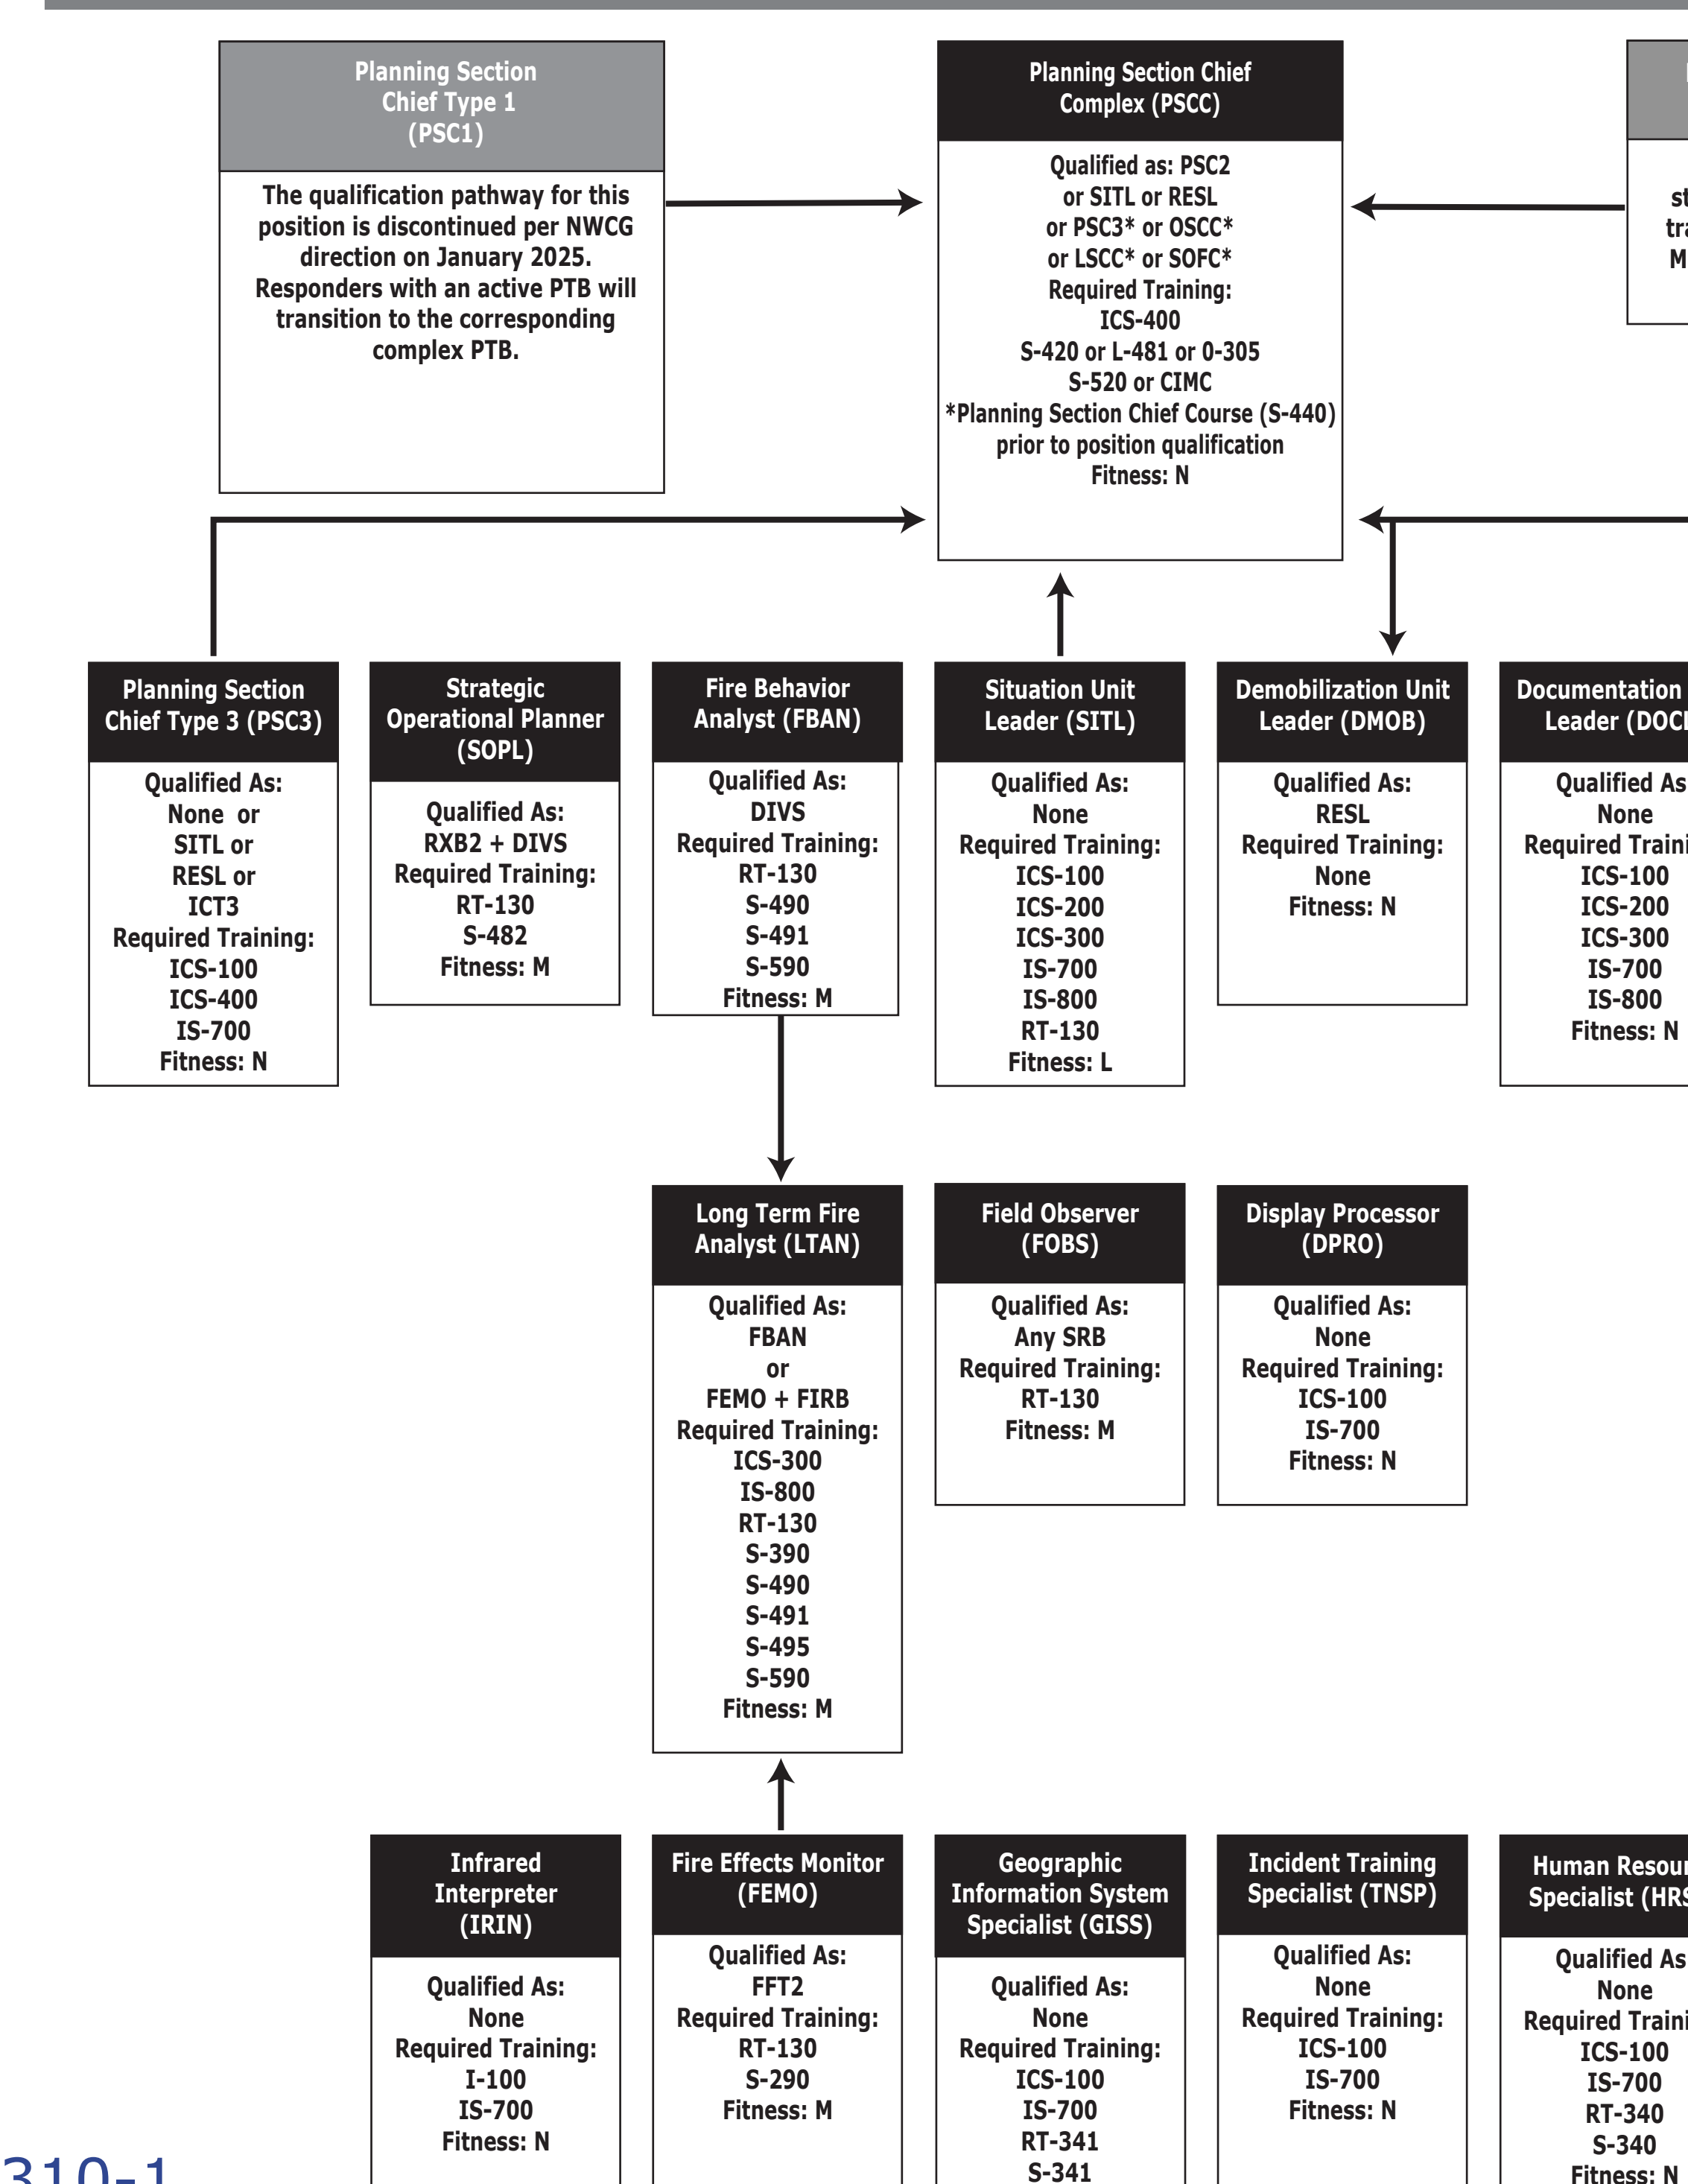

NWCG Wildland Fire Position Qualification Flowchart

OPERATIONS

AREA COMMAND

COMMAND

AIR OPERATIONS

DISPATCH

PLANNING

LOGISTICS

PREVENTION & INVESTIGATION

* These positions require additional training prior to certification.