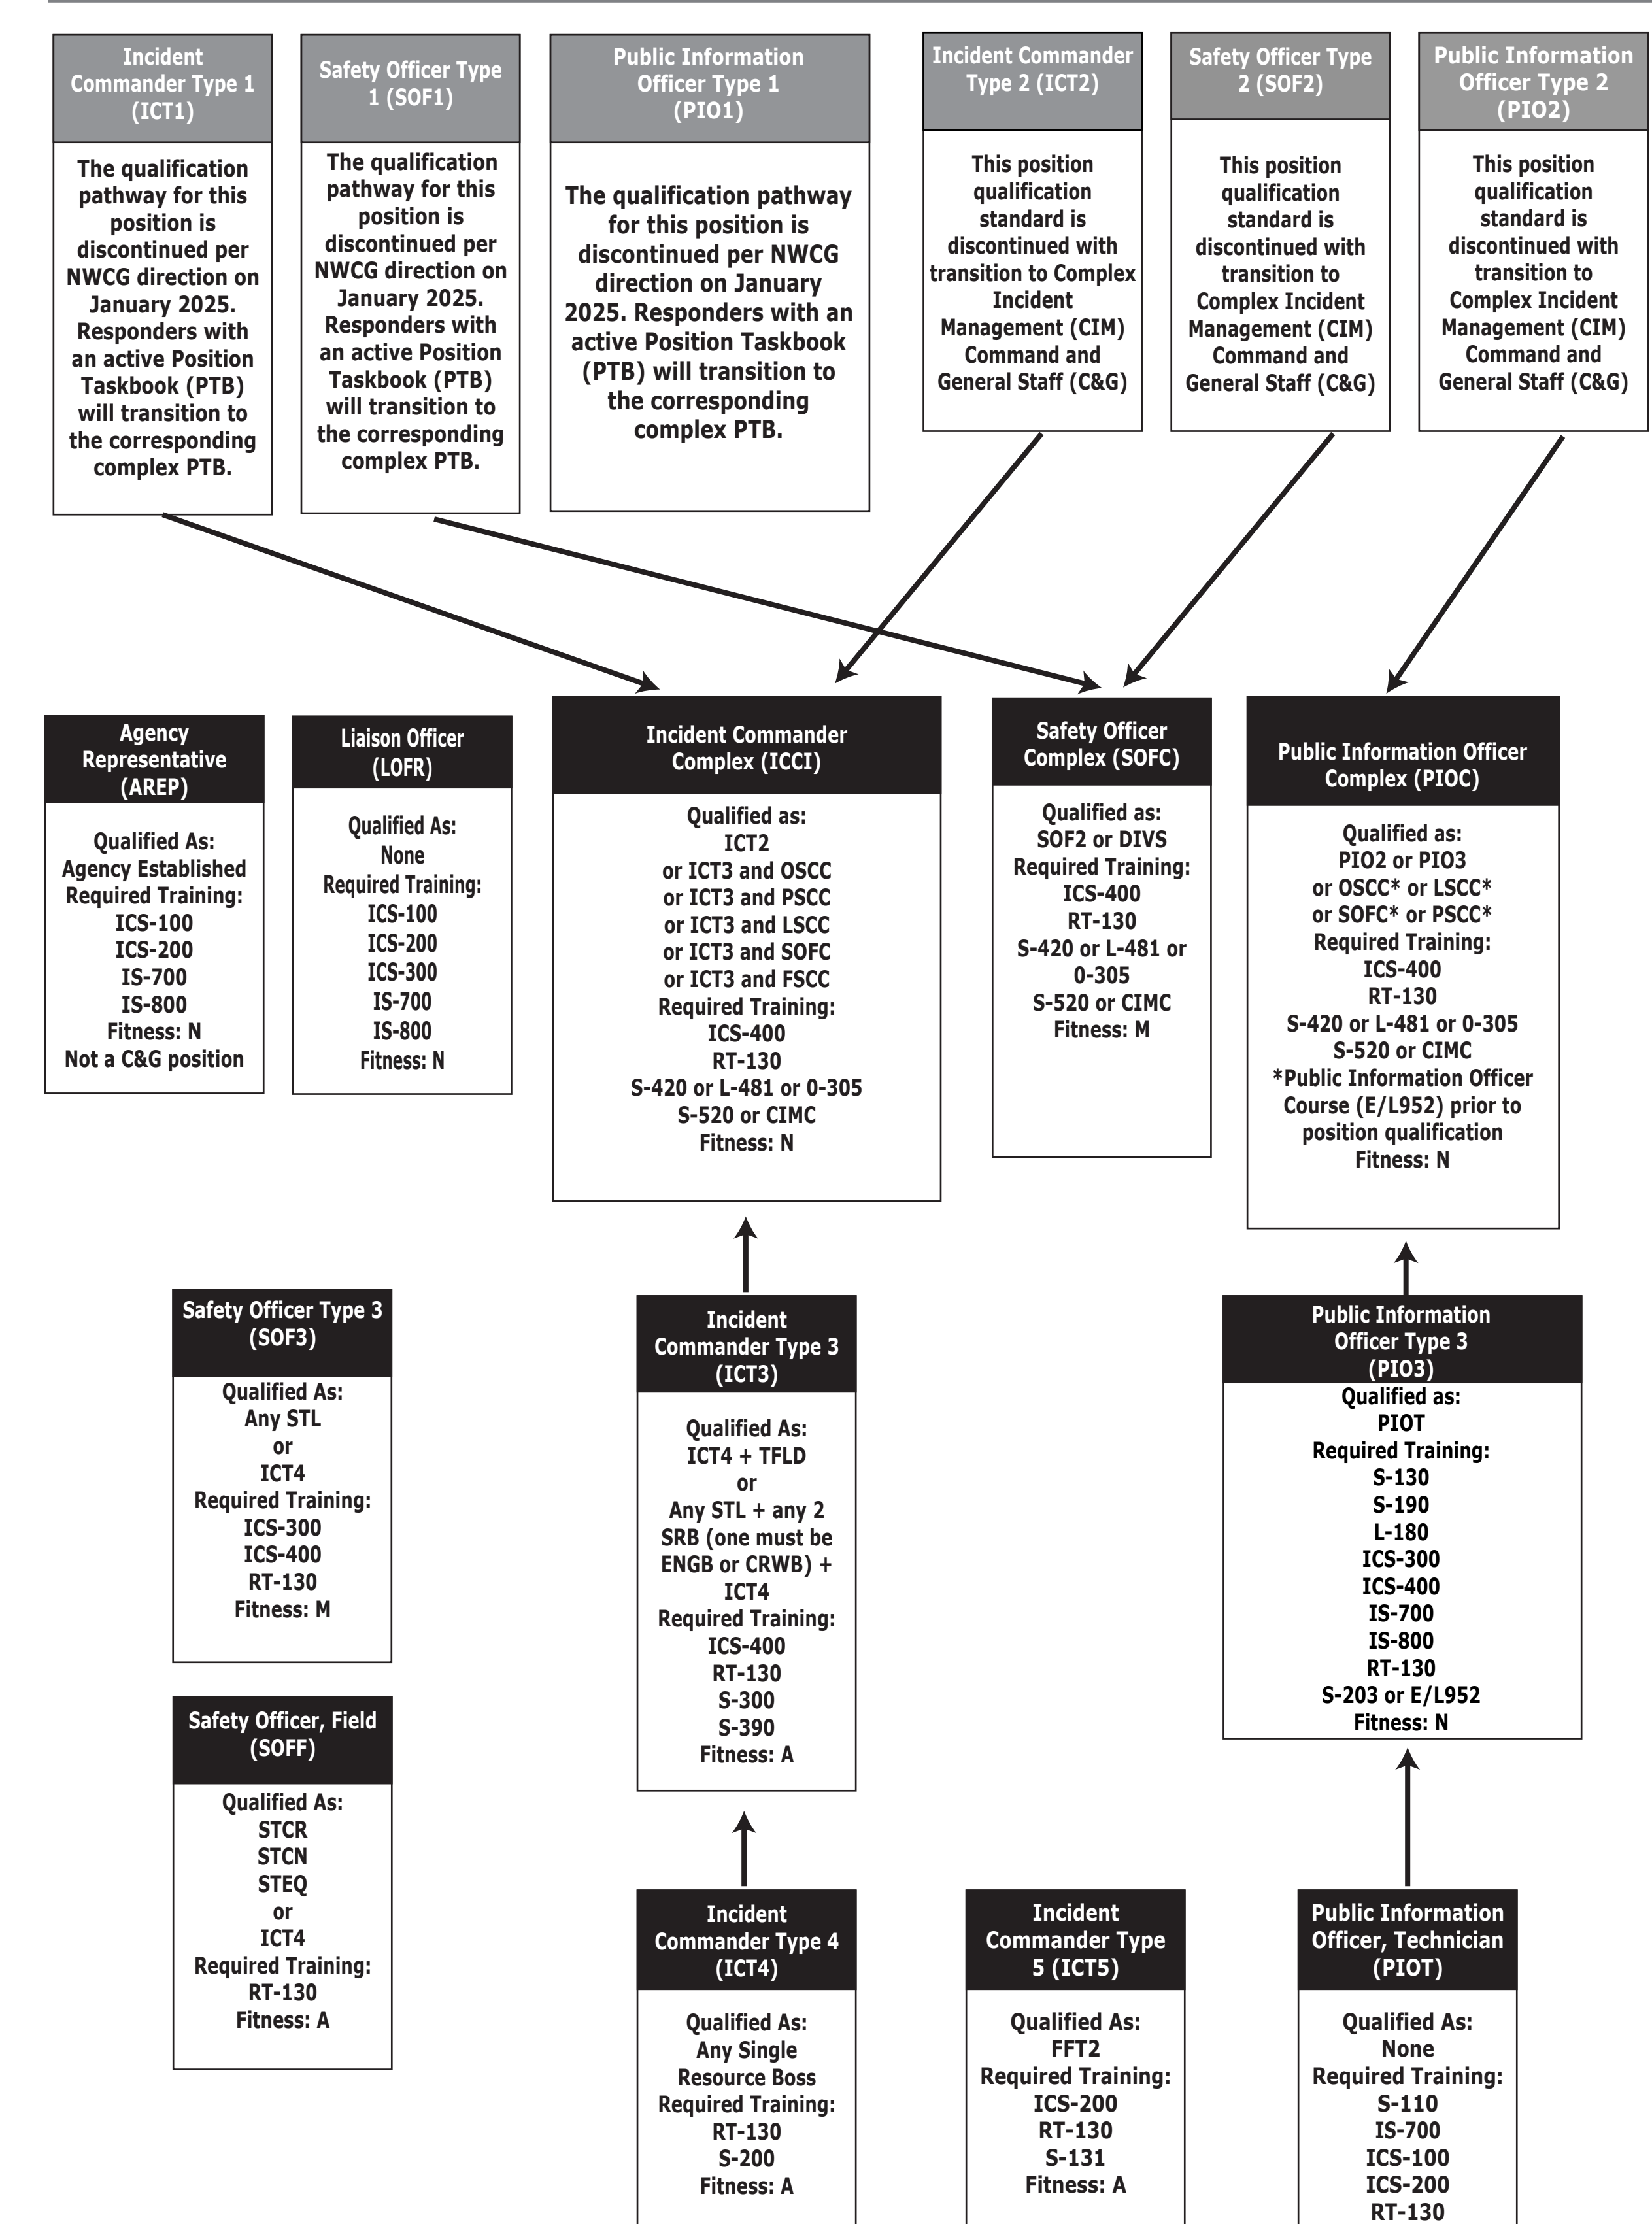

NWCG Wildland Fire Position Qualification Flowchart

OPERATIONS

AREA COMMAND

COMMAND

AIR OPERATIONS

DISPATCH

PLANNING

LOGISTICS

PREVENTION & INVESTIGATION

* These positions require additional training prior to certification.