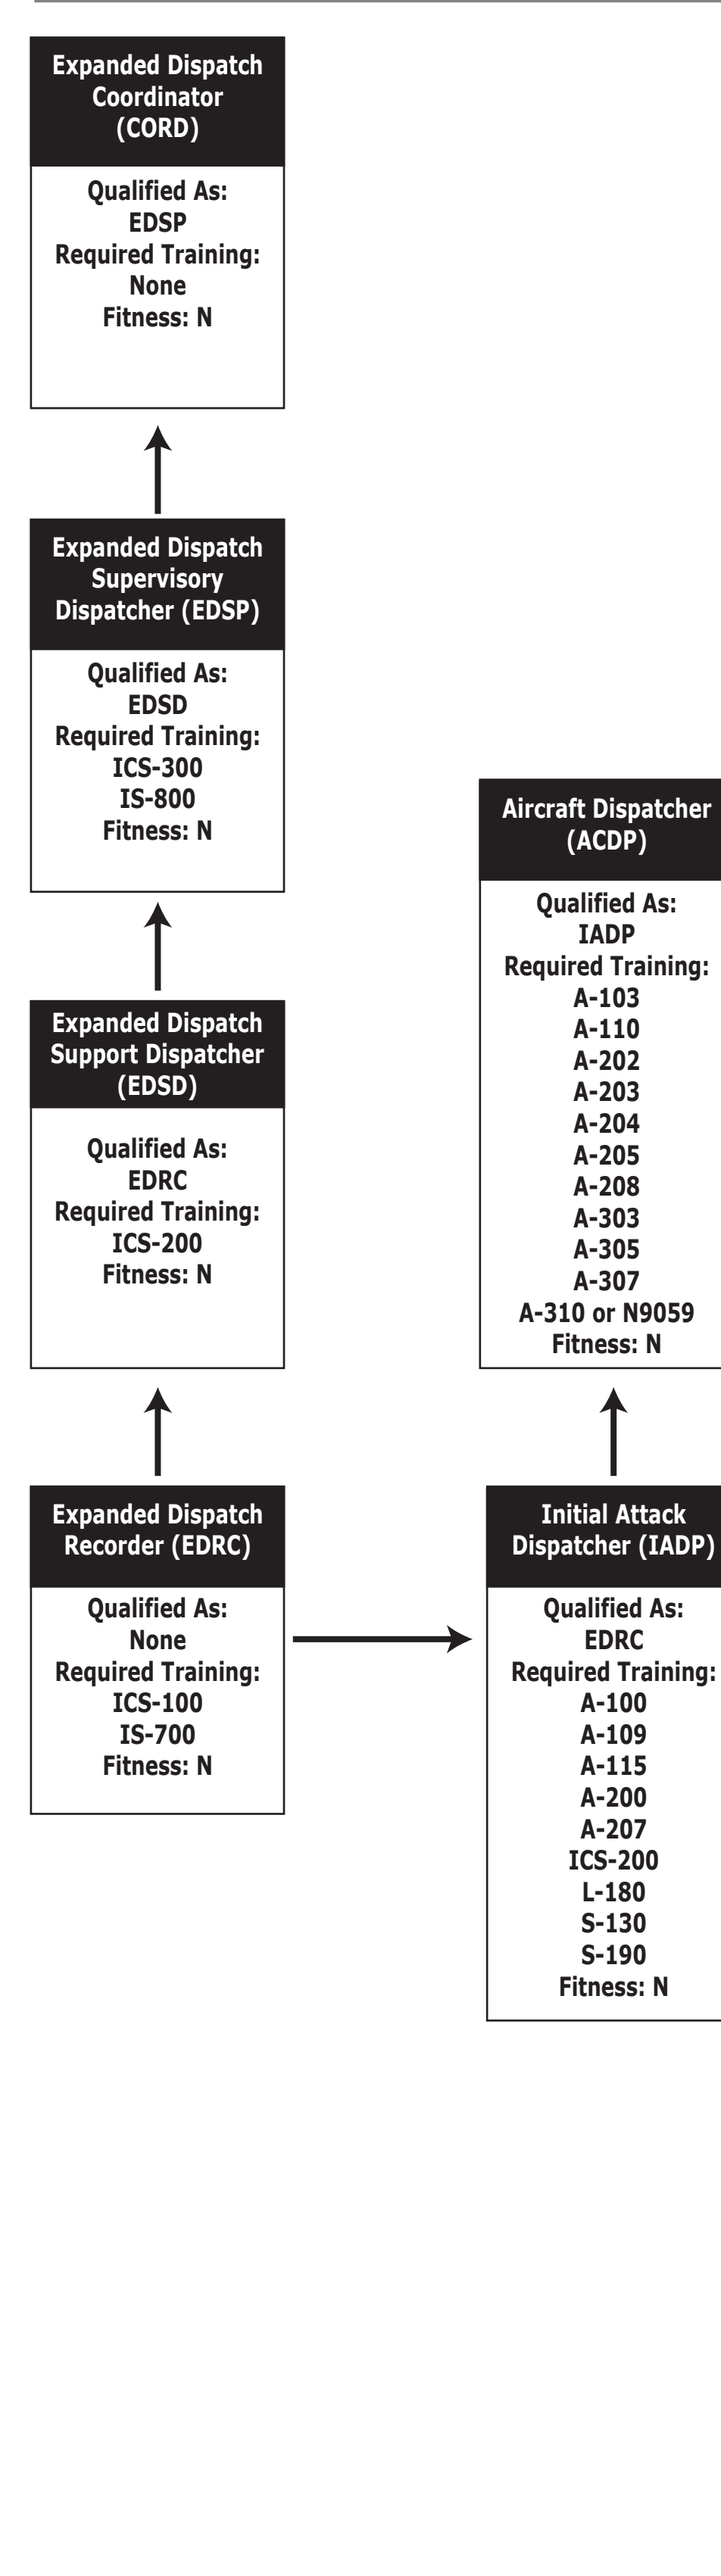

NWCG Wildland Fire Position Qualification Flowchart

OPERATIONS

AREA COMMAND

COMMAND

AIR OPERATIONS

DISPATCH

PLANNING

LOGISTICS