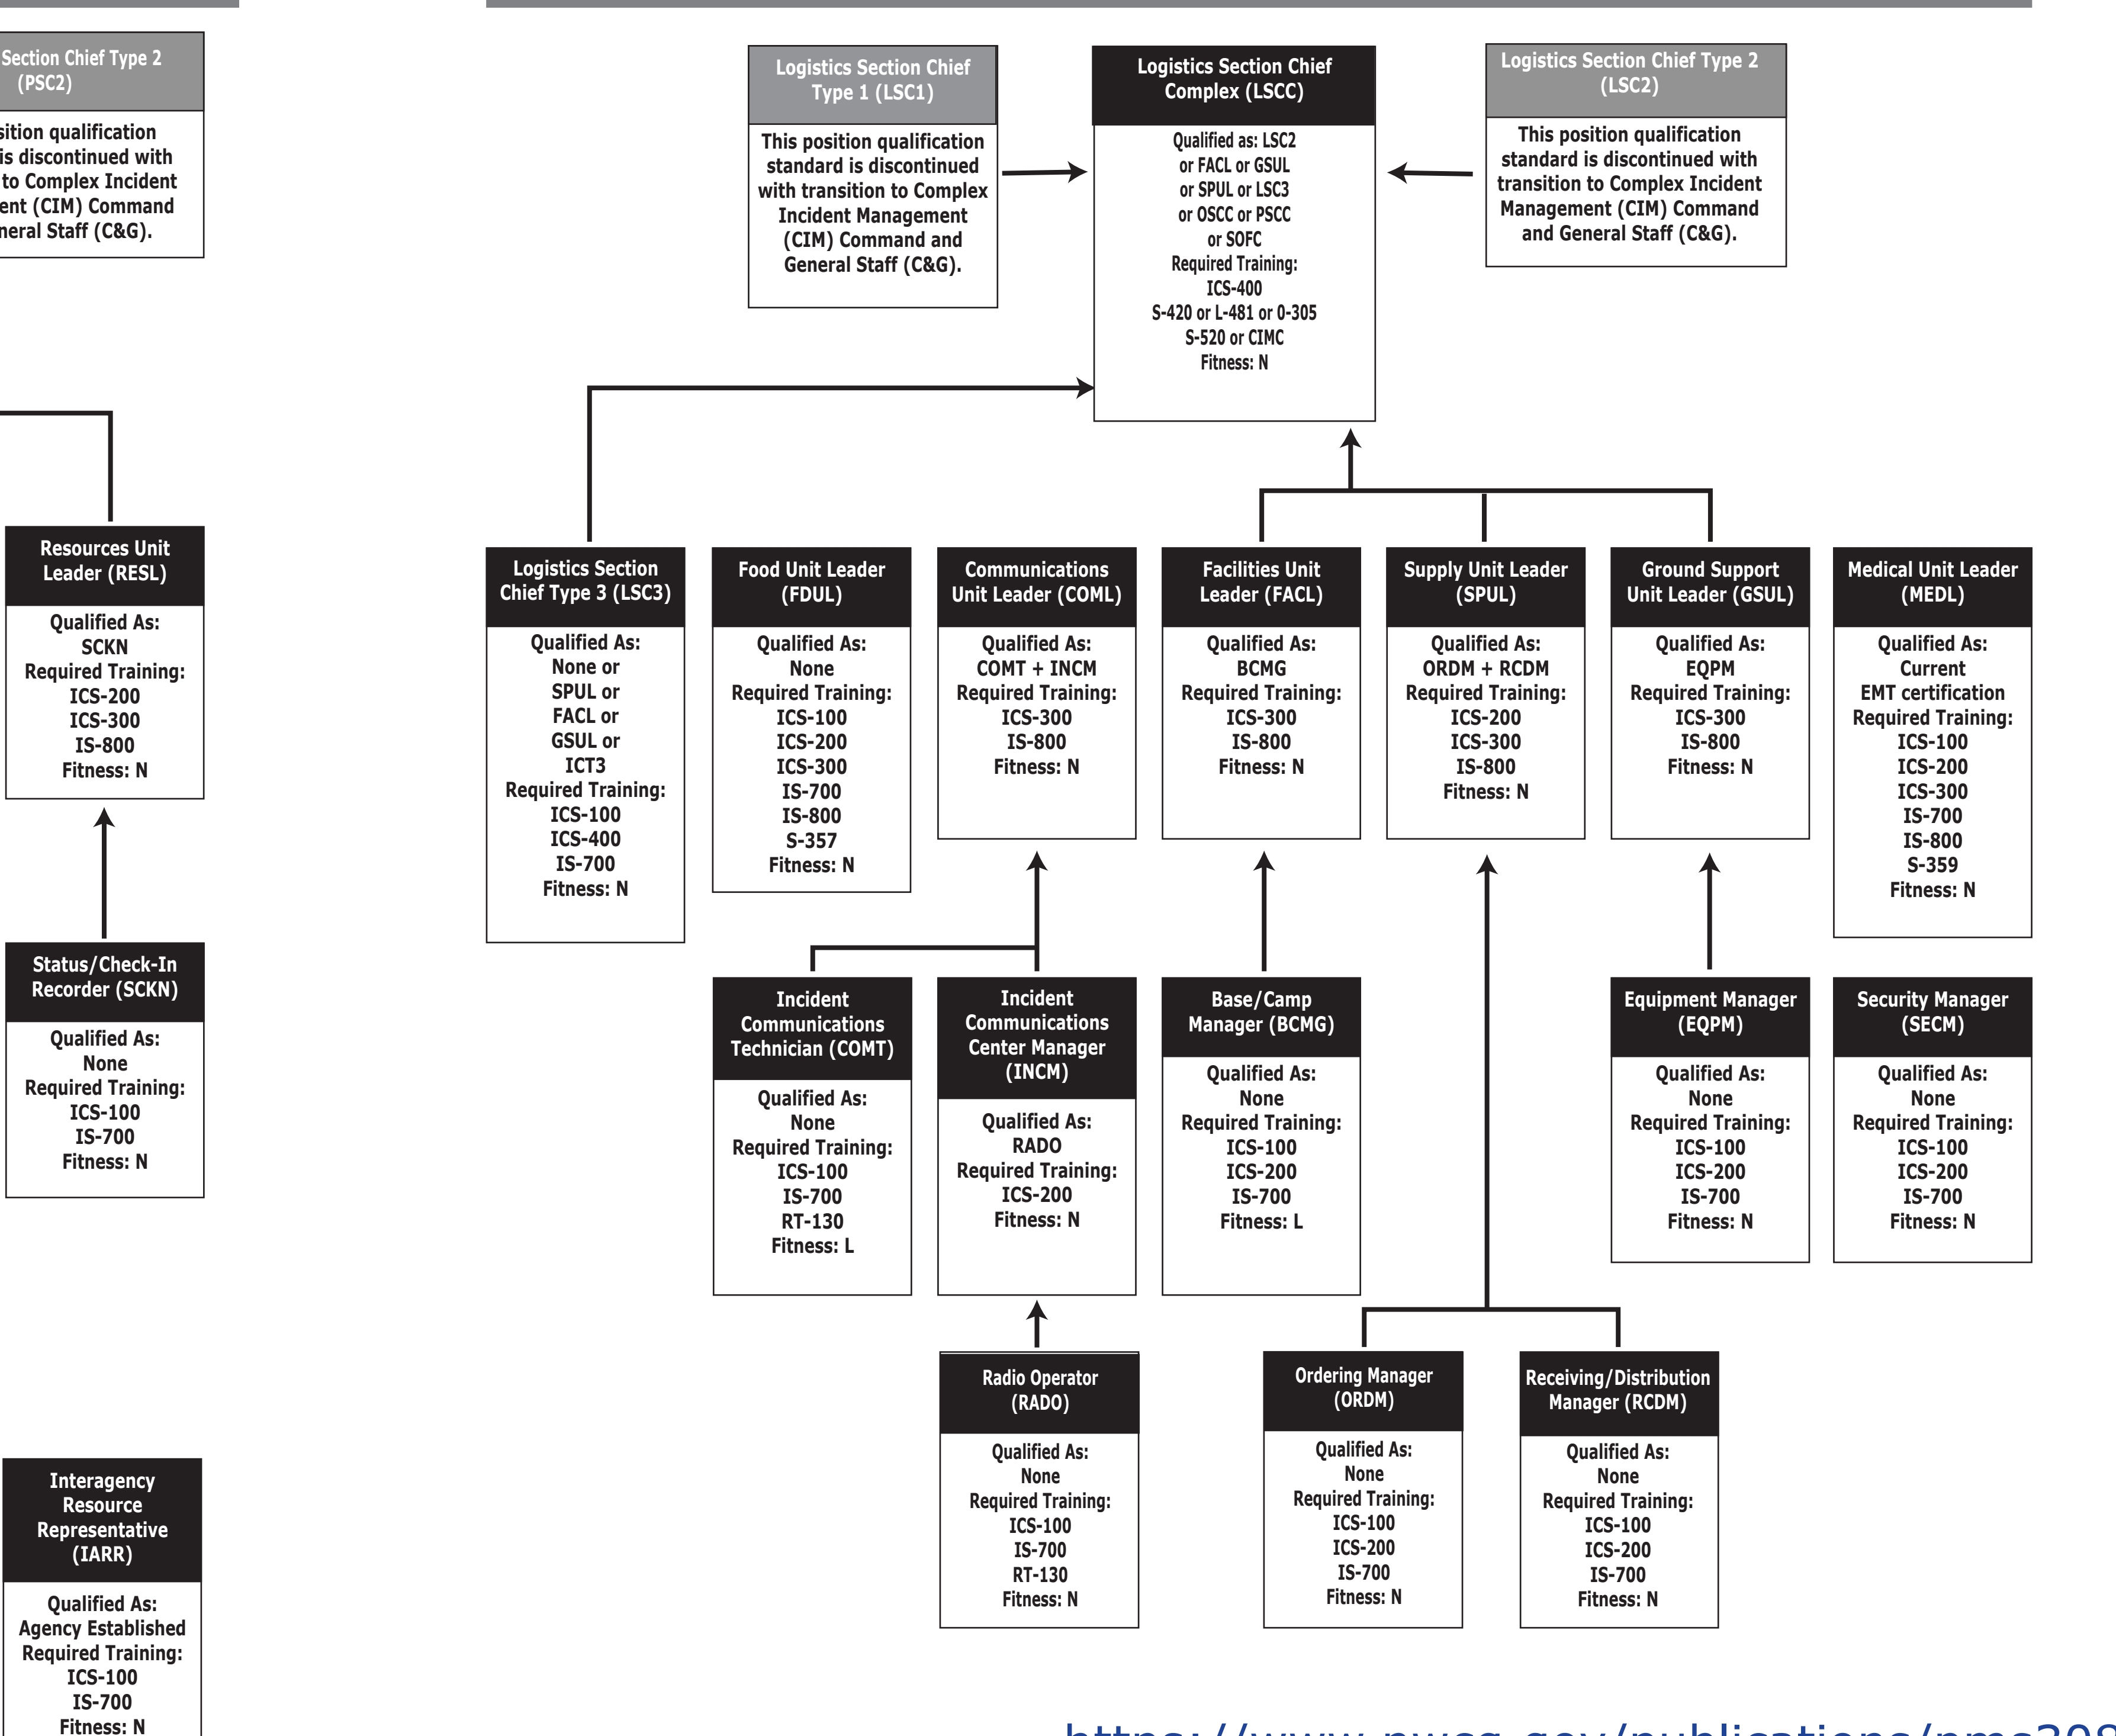

NWCG Wildland Fire Position Qualification Flowchart

OPERATIONS

AREA COMMAND

COMMAND

AIR OPERATIONS

DISPATCH

PLANNING

LOGISTICS

PREVENTION & INVESTIGATION

* These positions require additional training prior to certification.