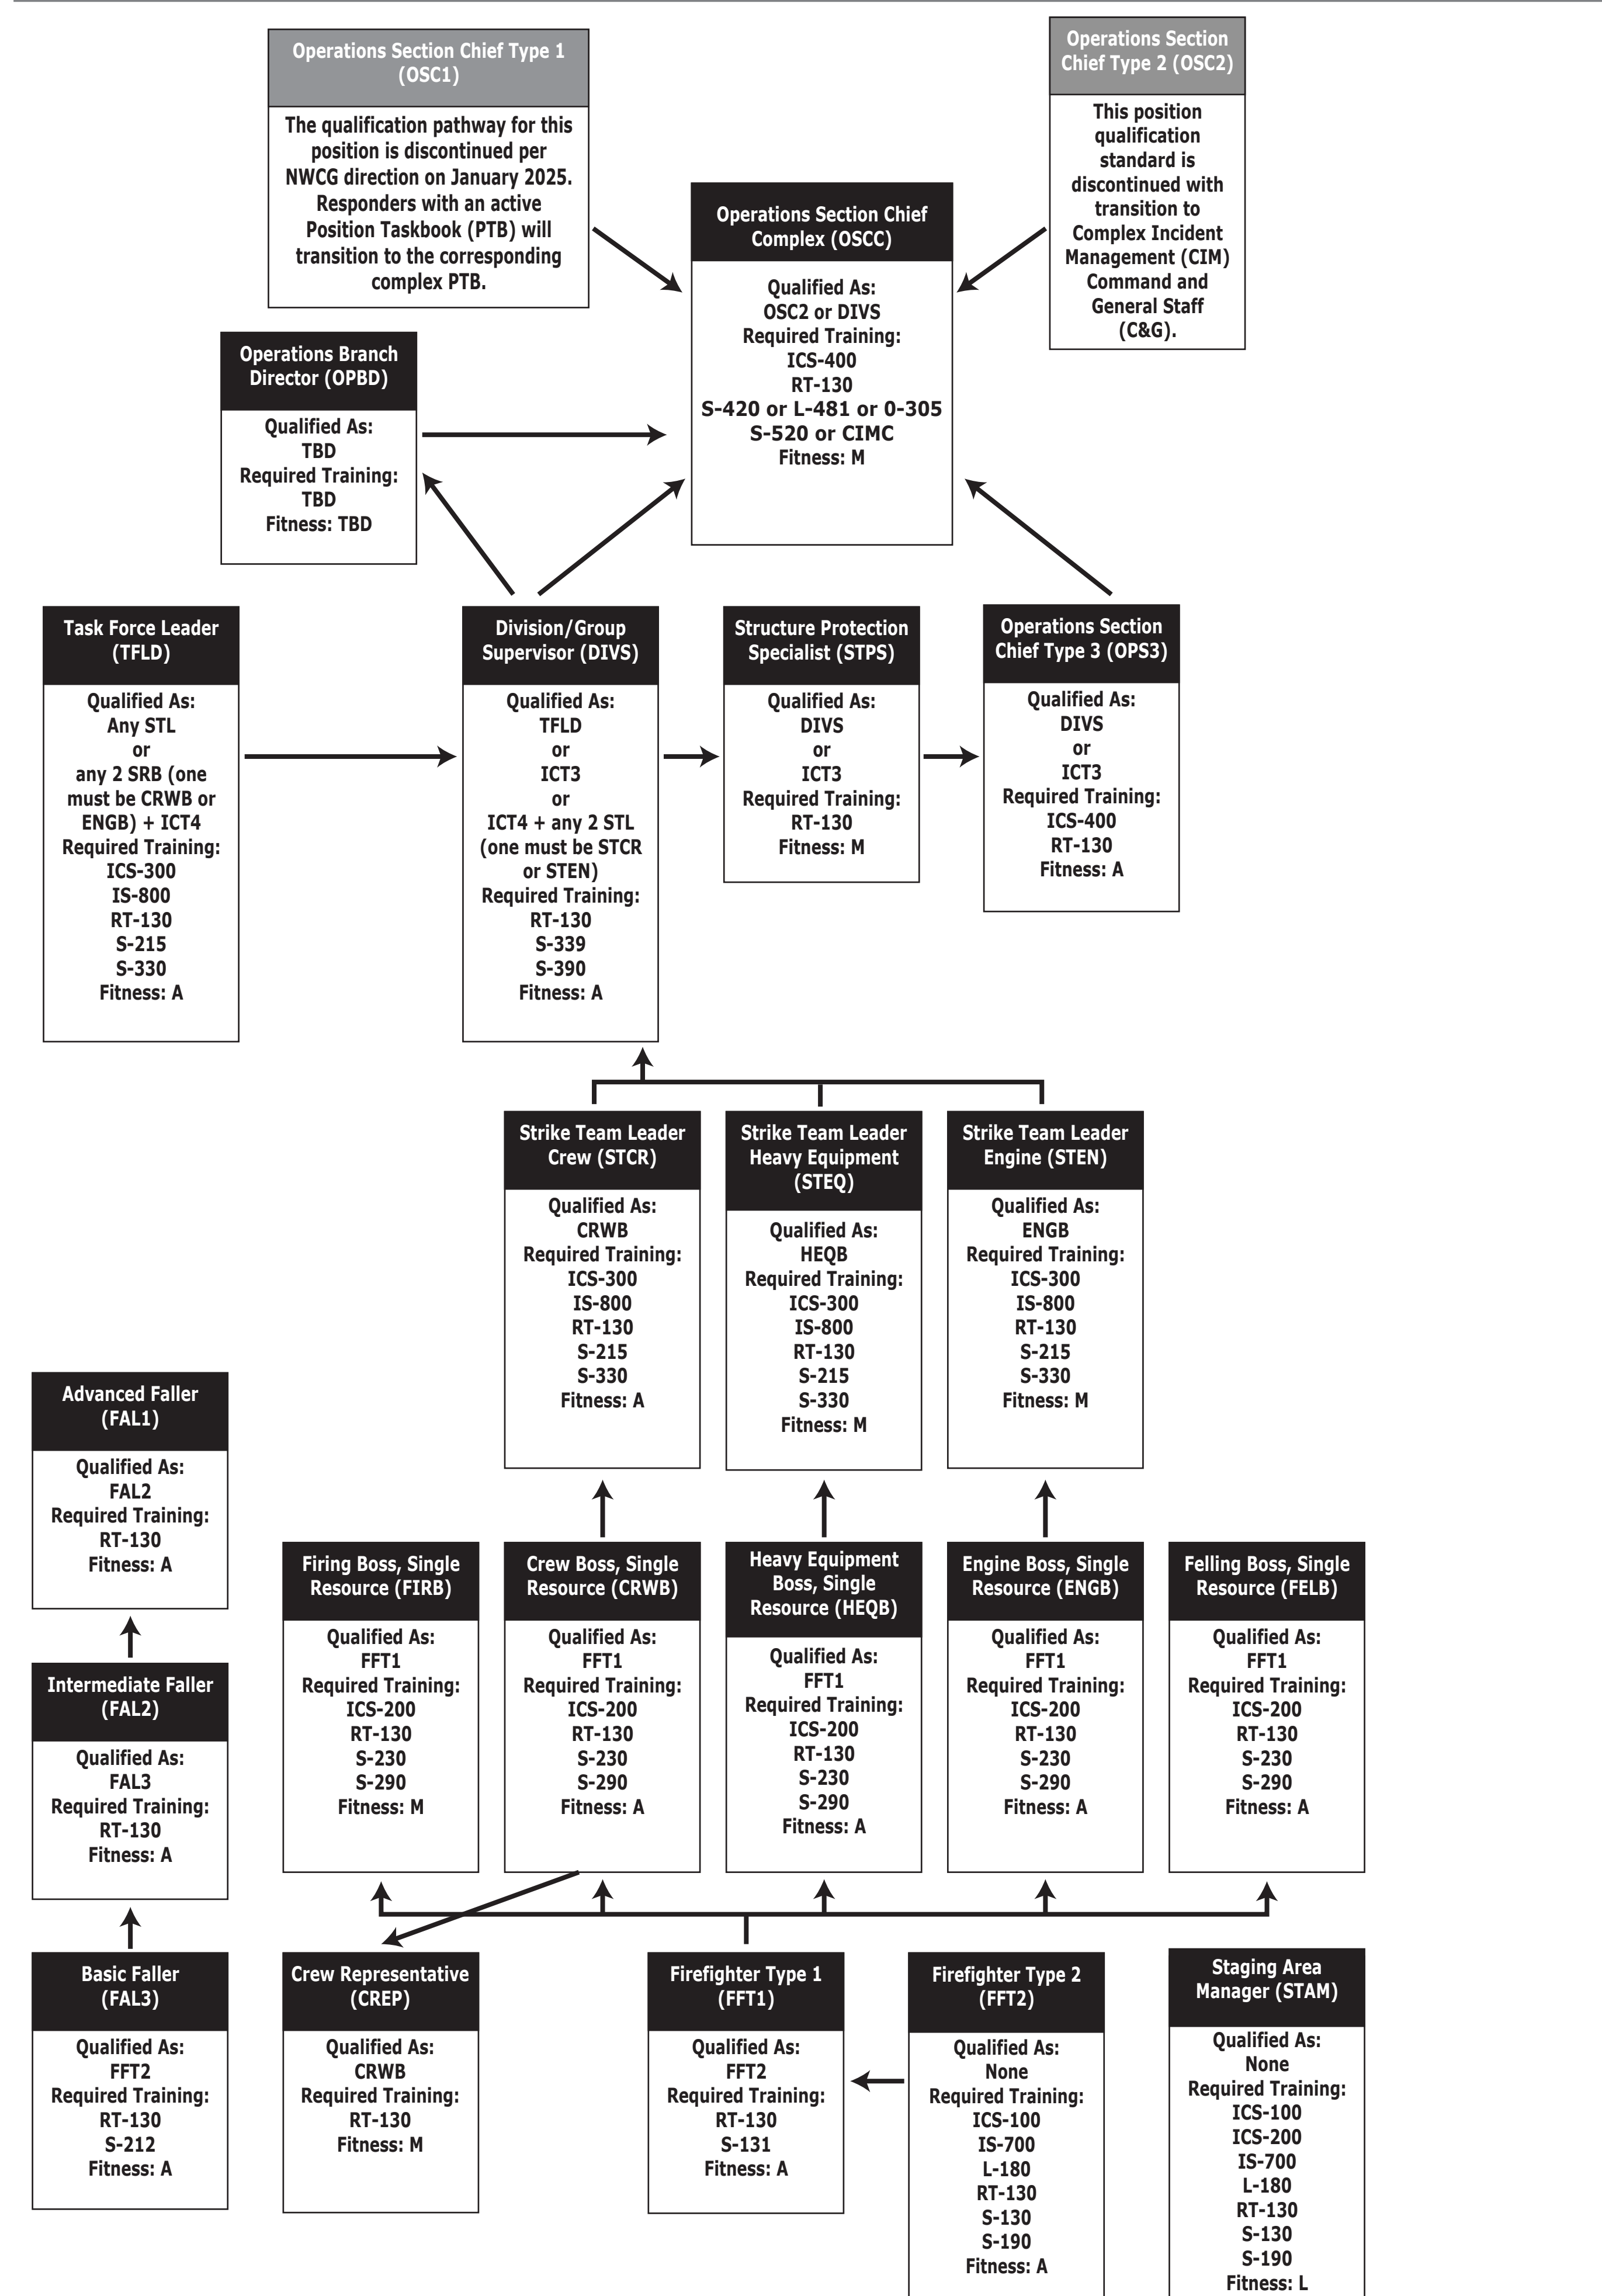

NWCG Wildland Fire Position Qualification Flowchart

OPERATIONS

AREA COMMAND

COMMAND

AIR OPERATIONS

DISPATCH

PLANNING

LOGISTICS

PREVENTION & INVESTIGATION

* These positions require additional training prior to certification.