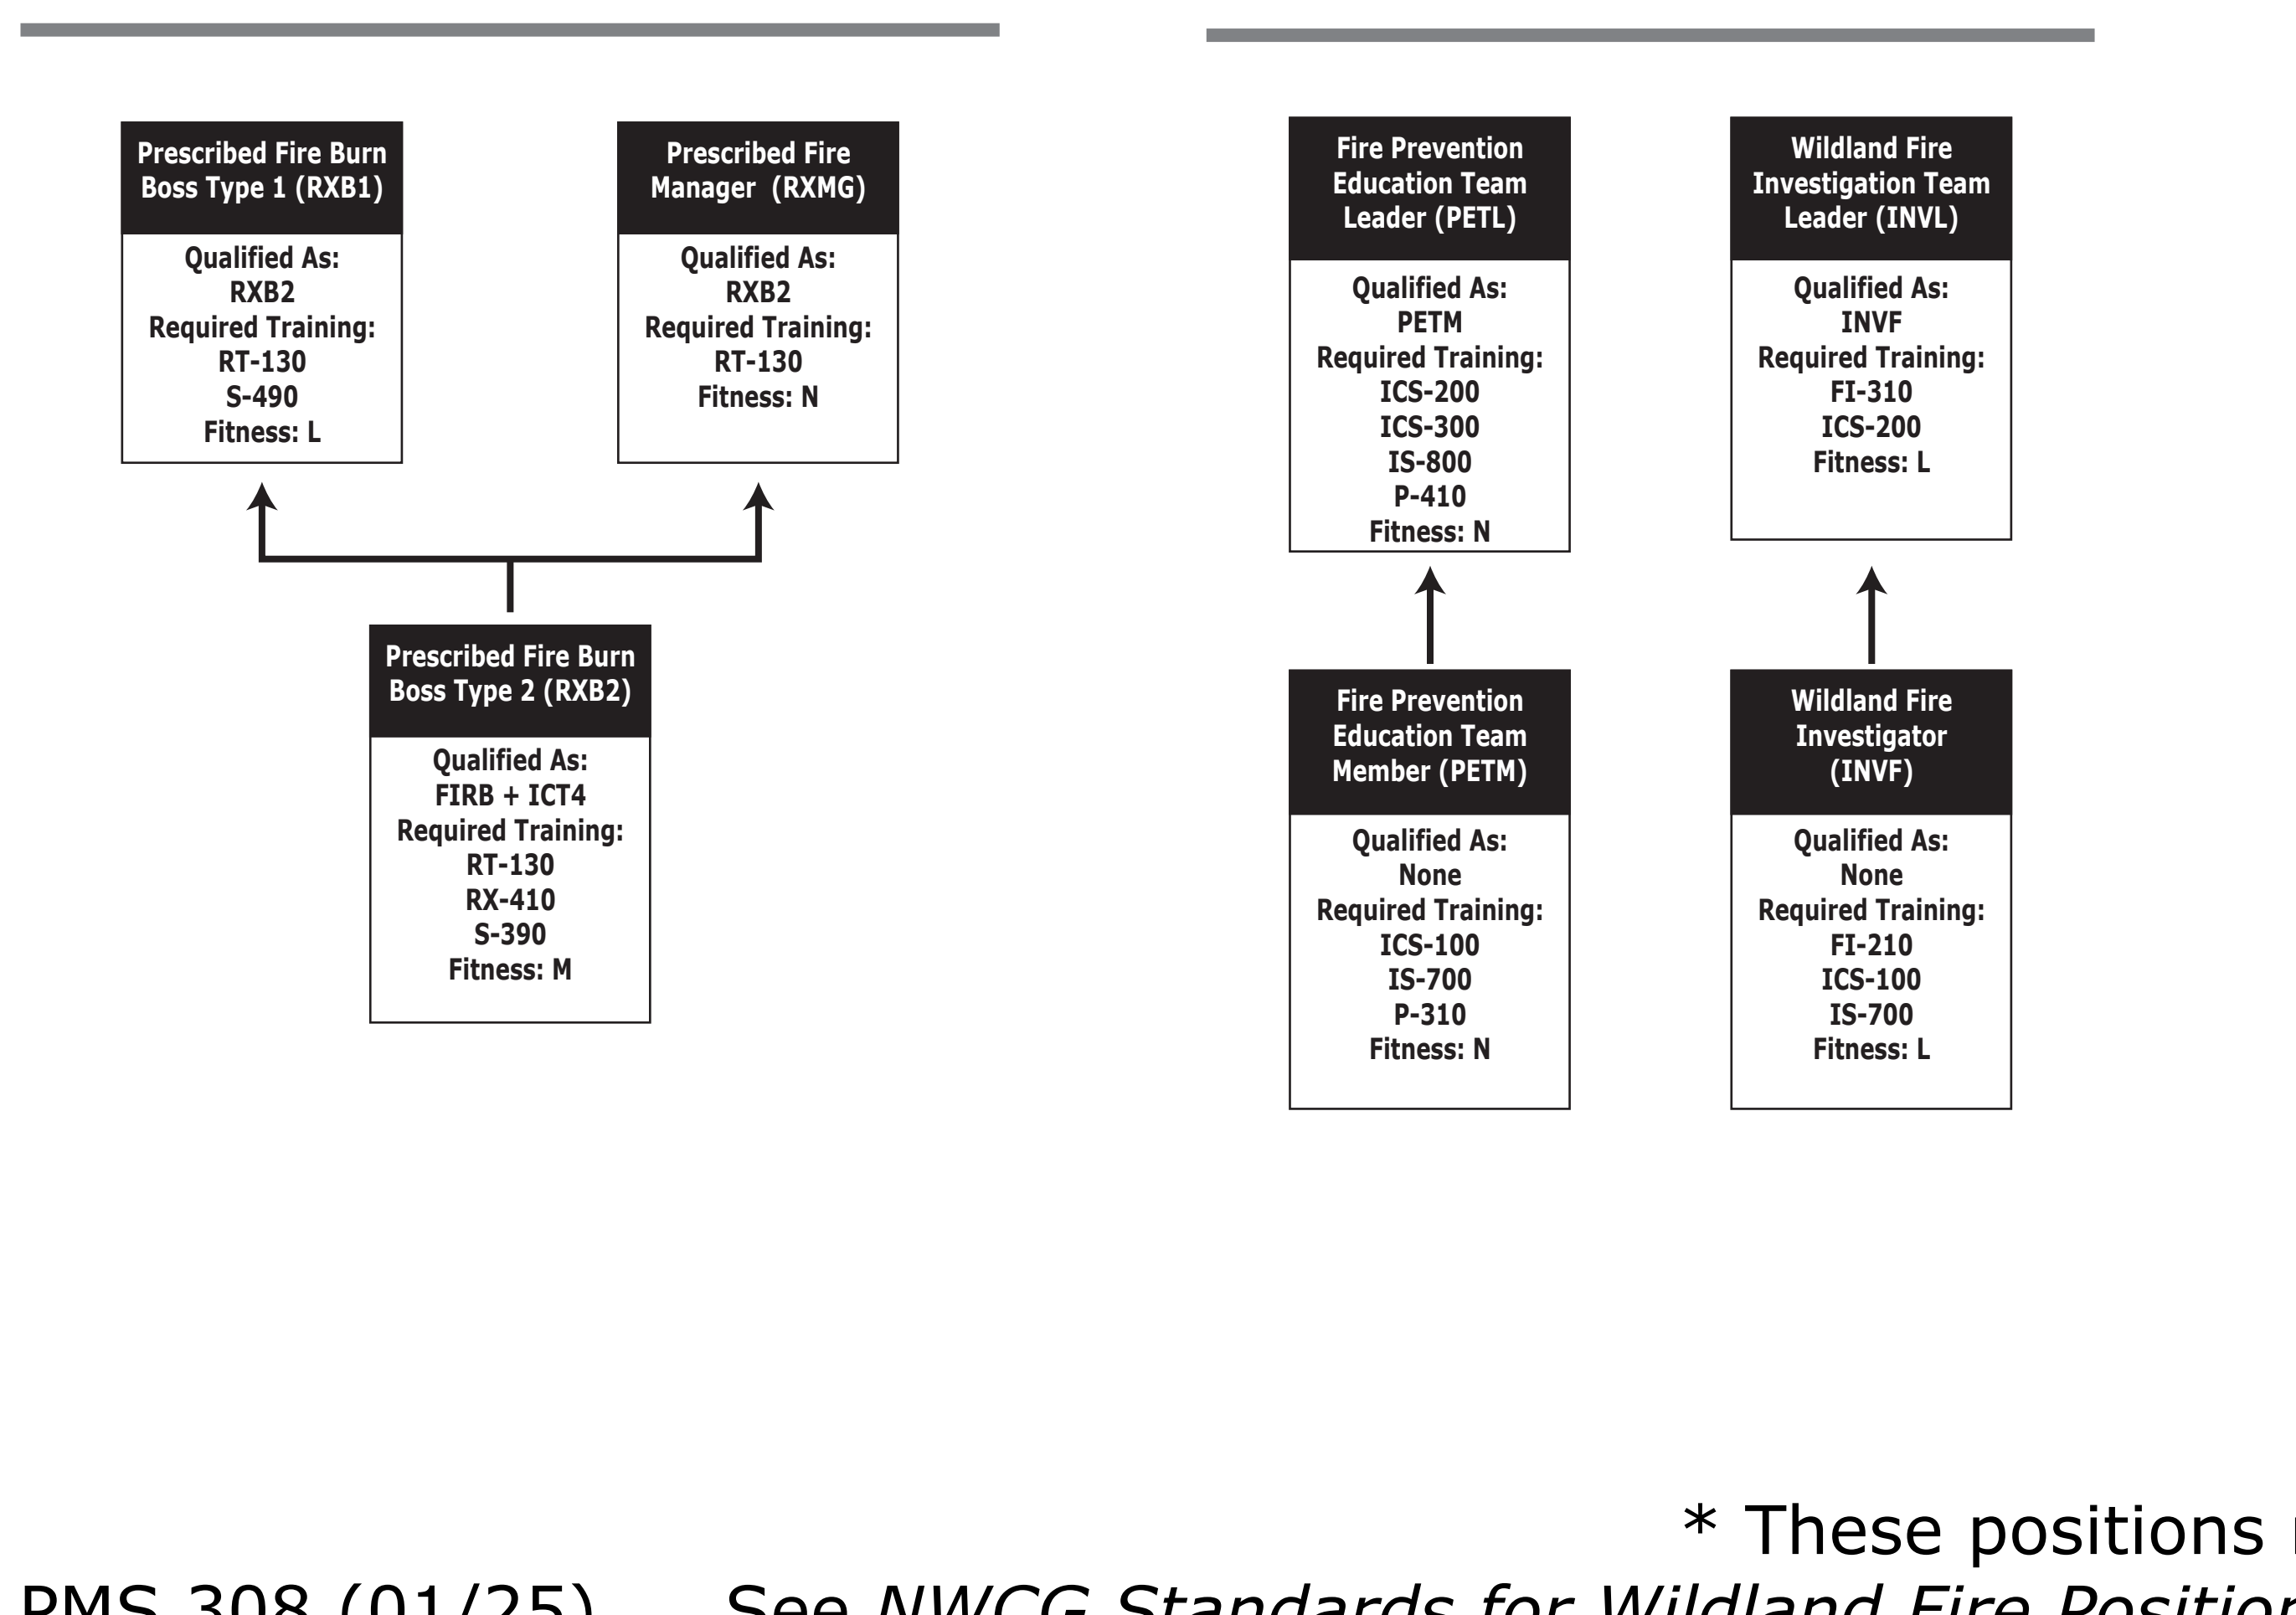

NWCG Wildland Fire Position Qualification Flowchart

OPERATIONS

AREA COMMAND

COMMAND

AIR OPERATIONS

DISPATCH

PLANNING

LOGISTICS

PREVENTION & INVESTIGATION

* These positions require additional training prior to certification.