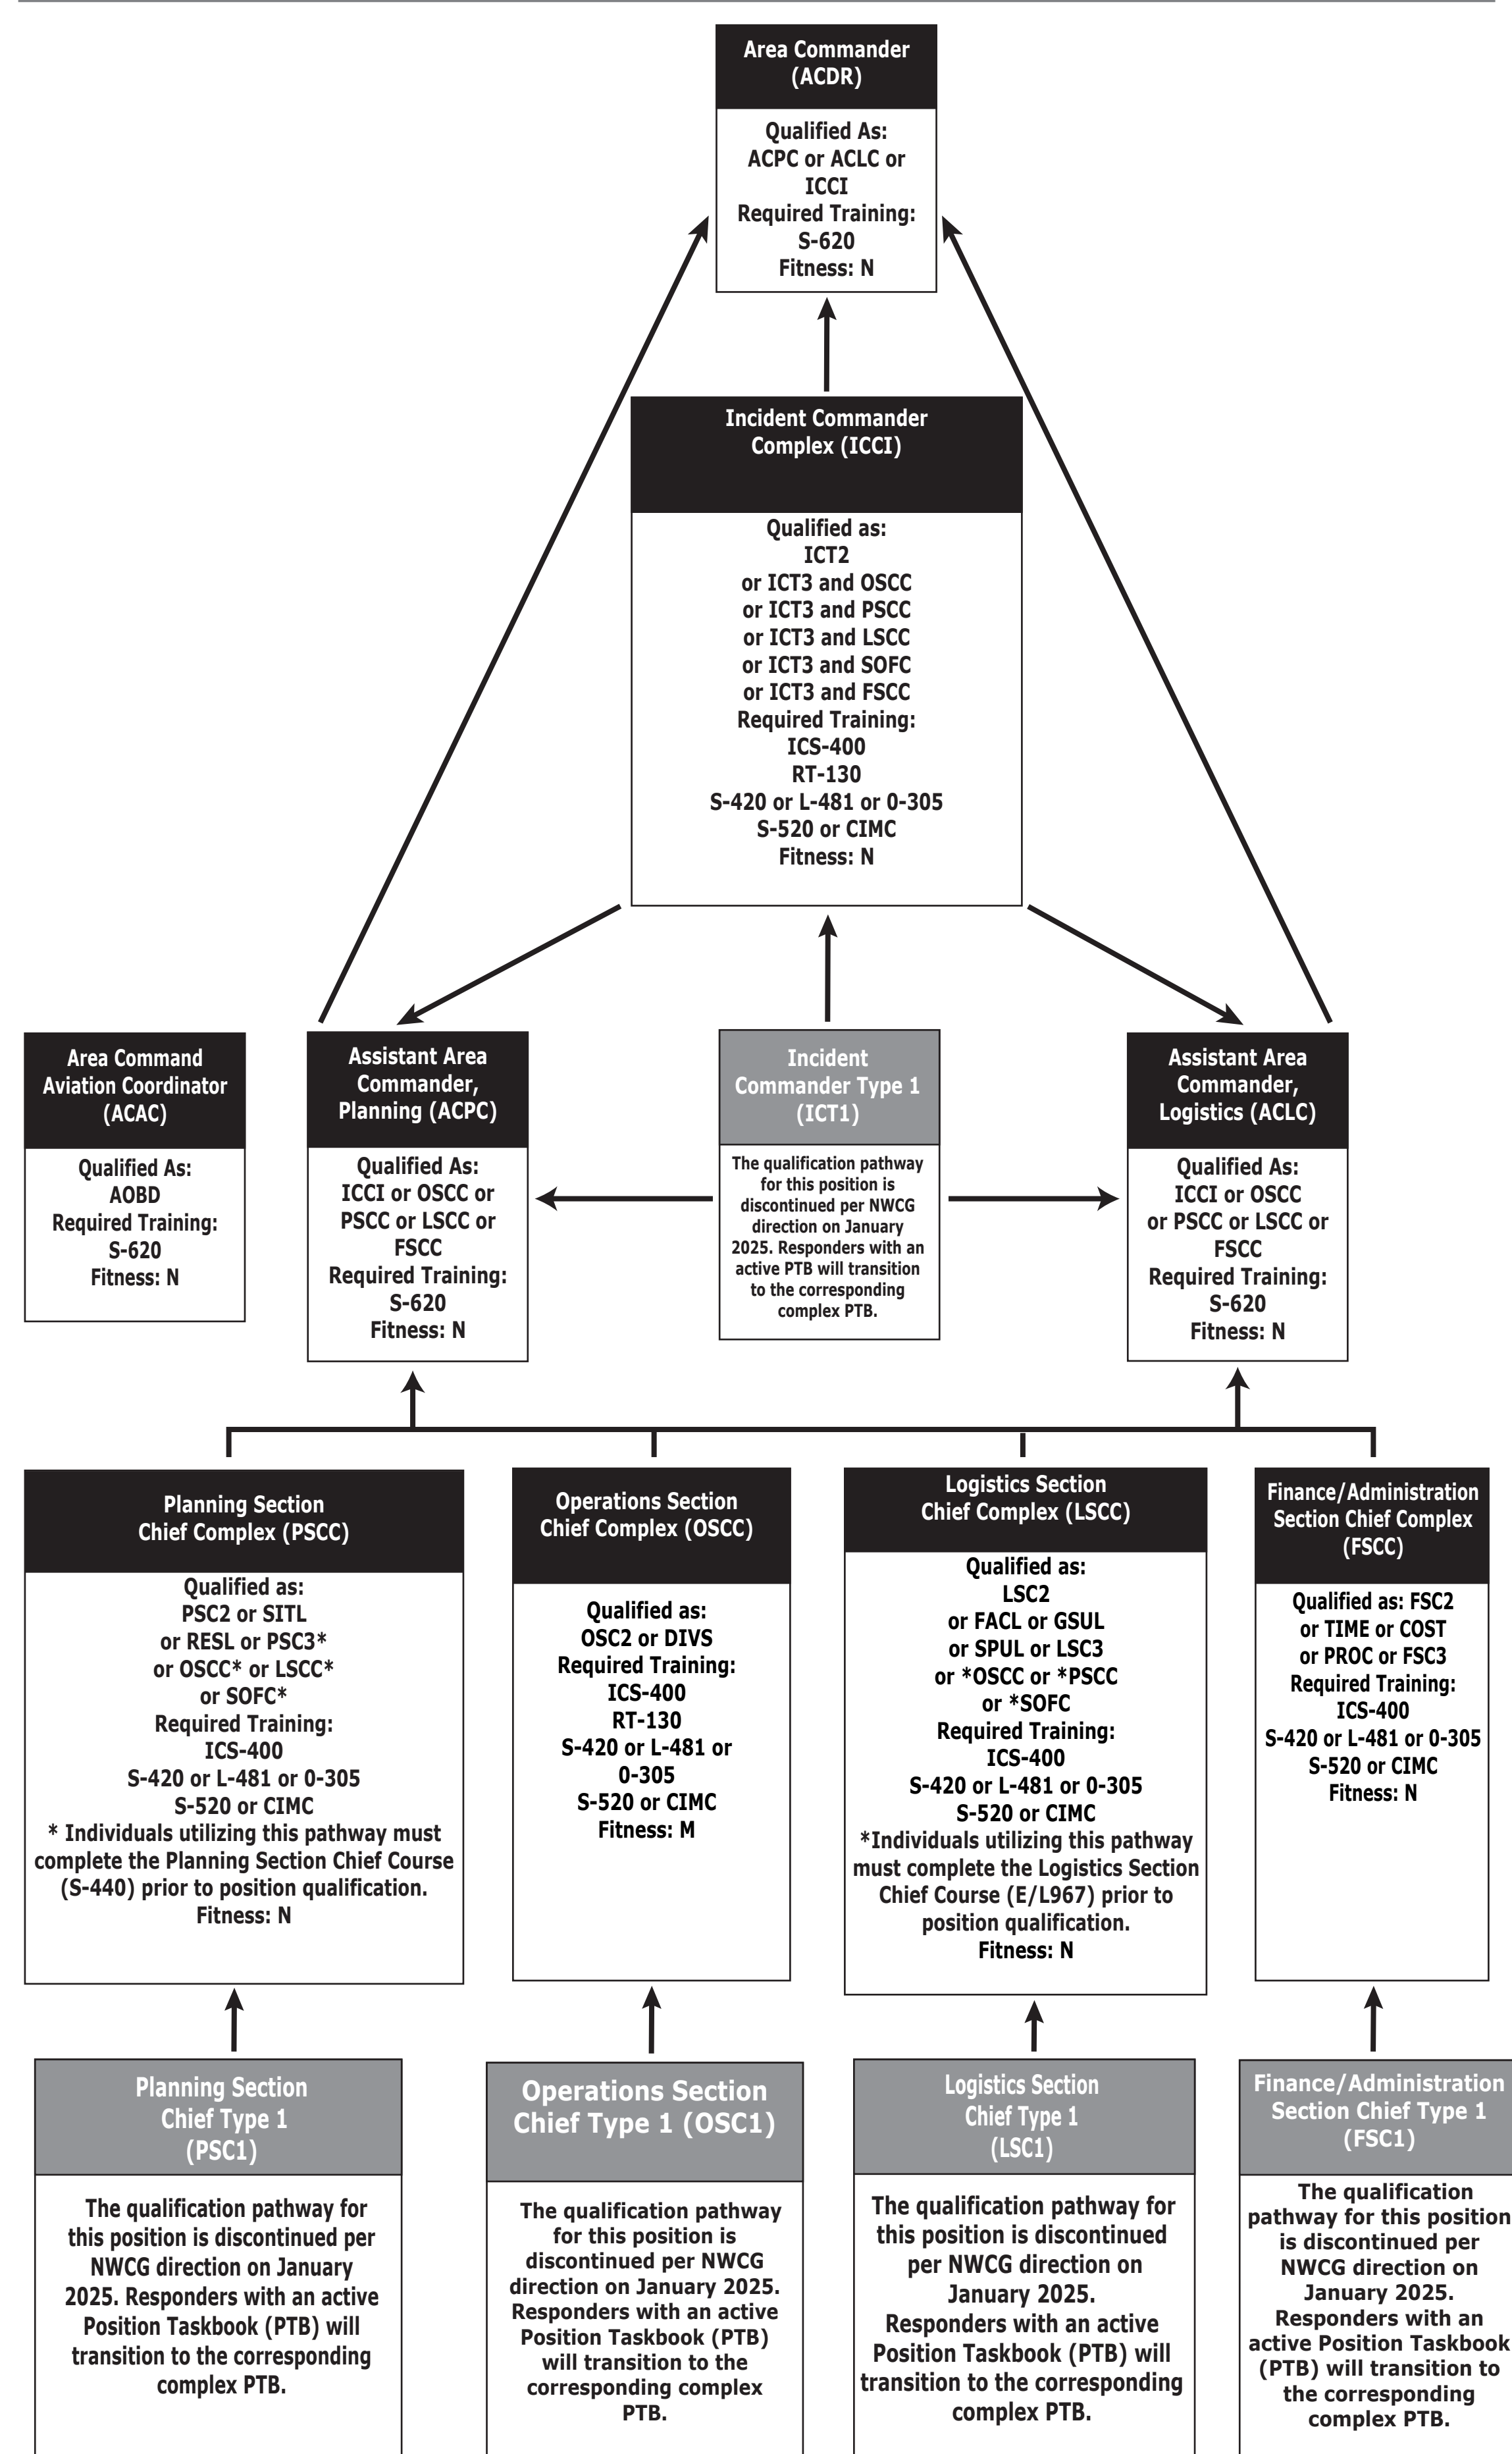

NWCG Wildland Fire Position Qualification Flowchart

OPERATIONS

AREA COMMAND

COMMAND

AIR OPERATIONS

DISPATCH

PLANNING

LOGISTICS

PREVENTION & INVESTIGATION

* These positions require additional training prior to certification.