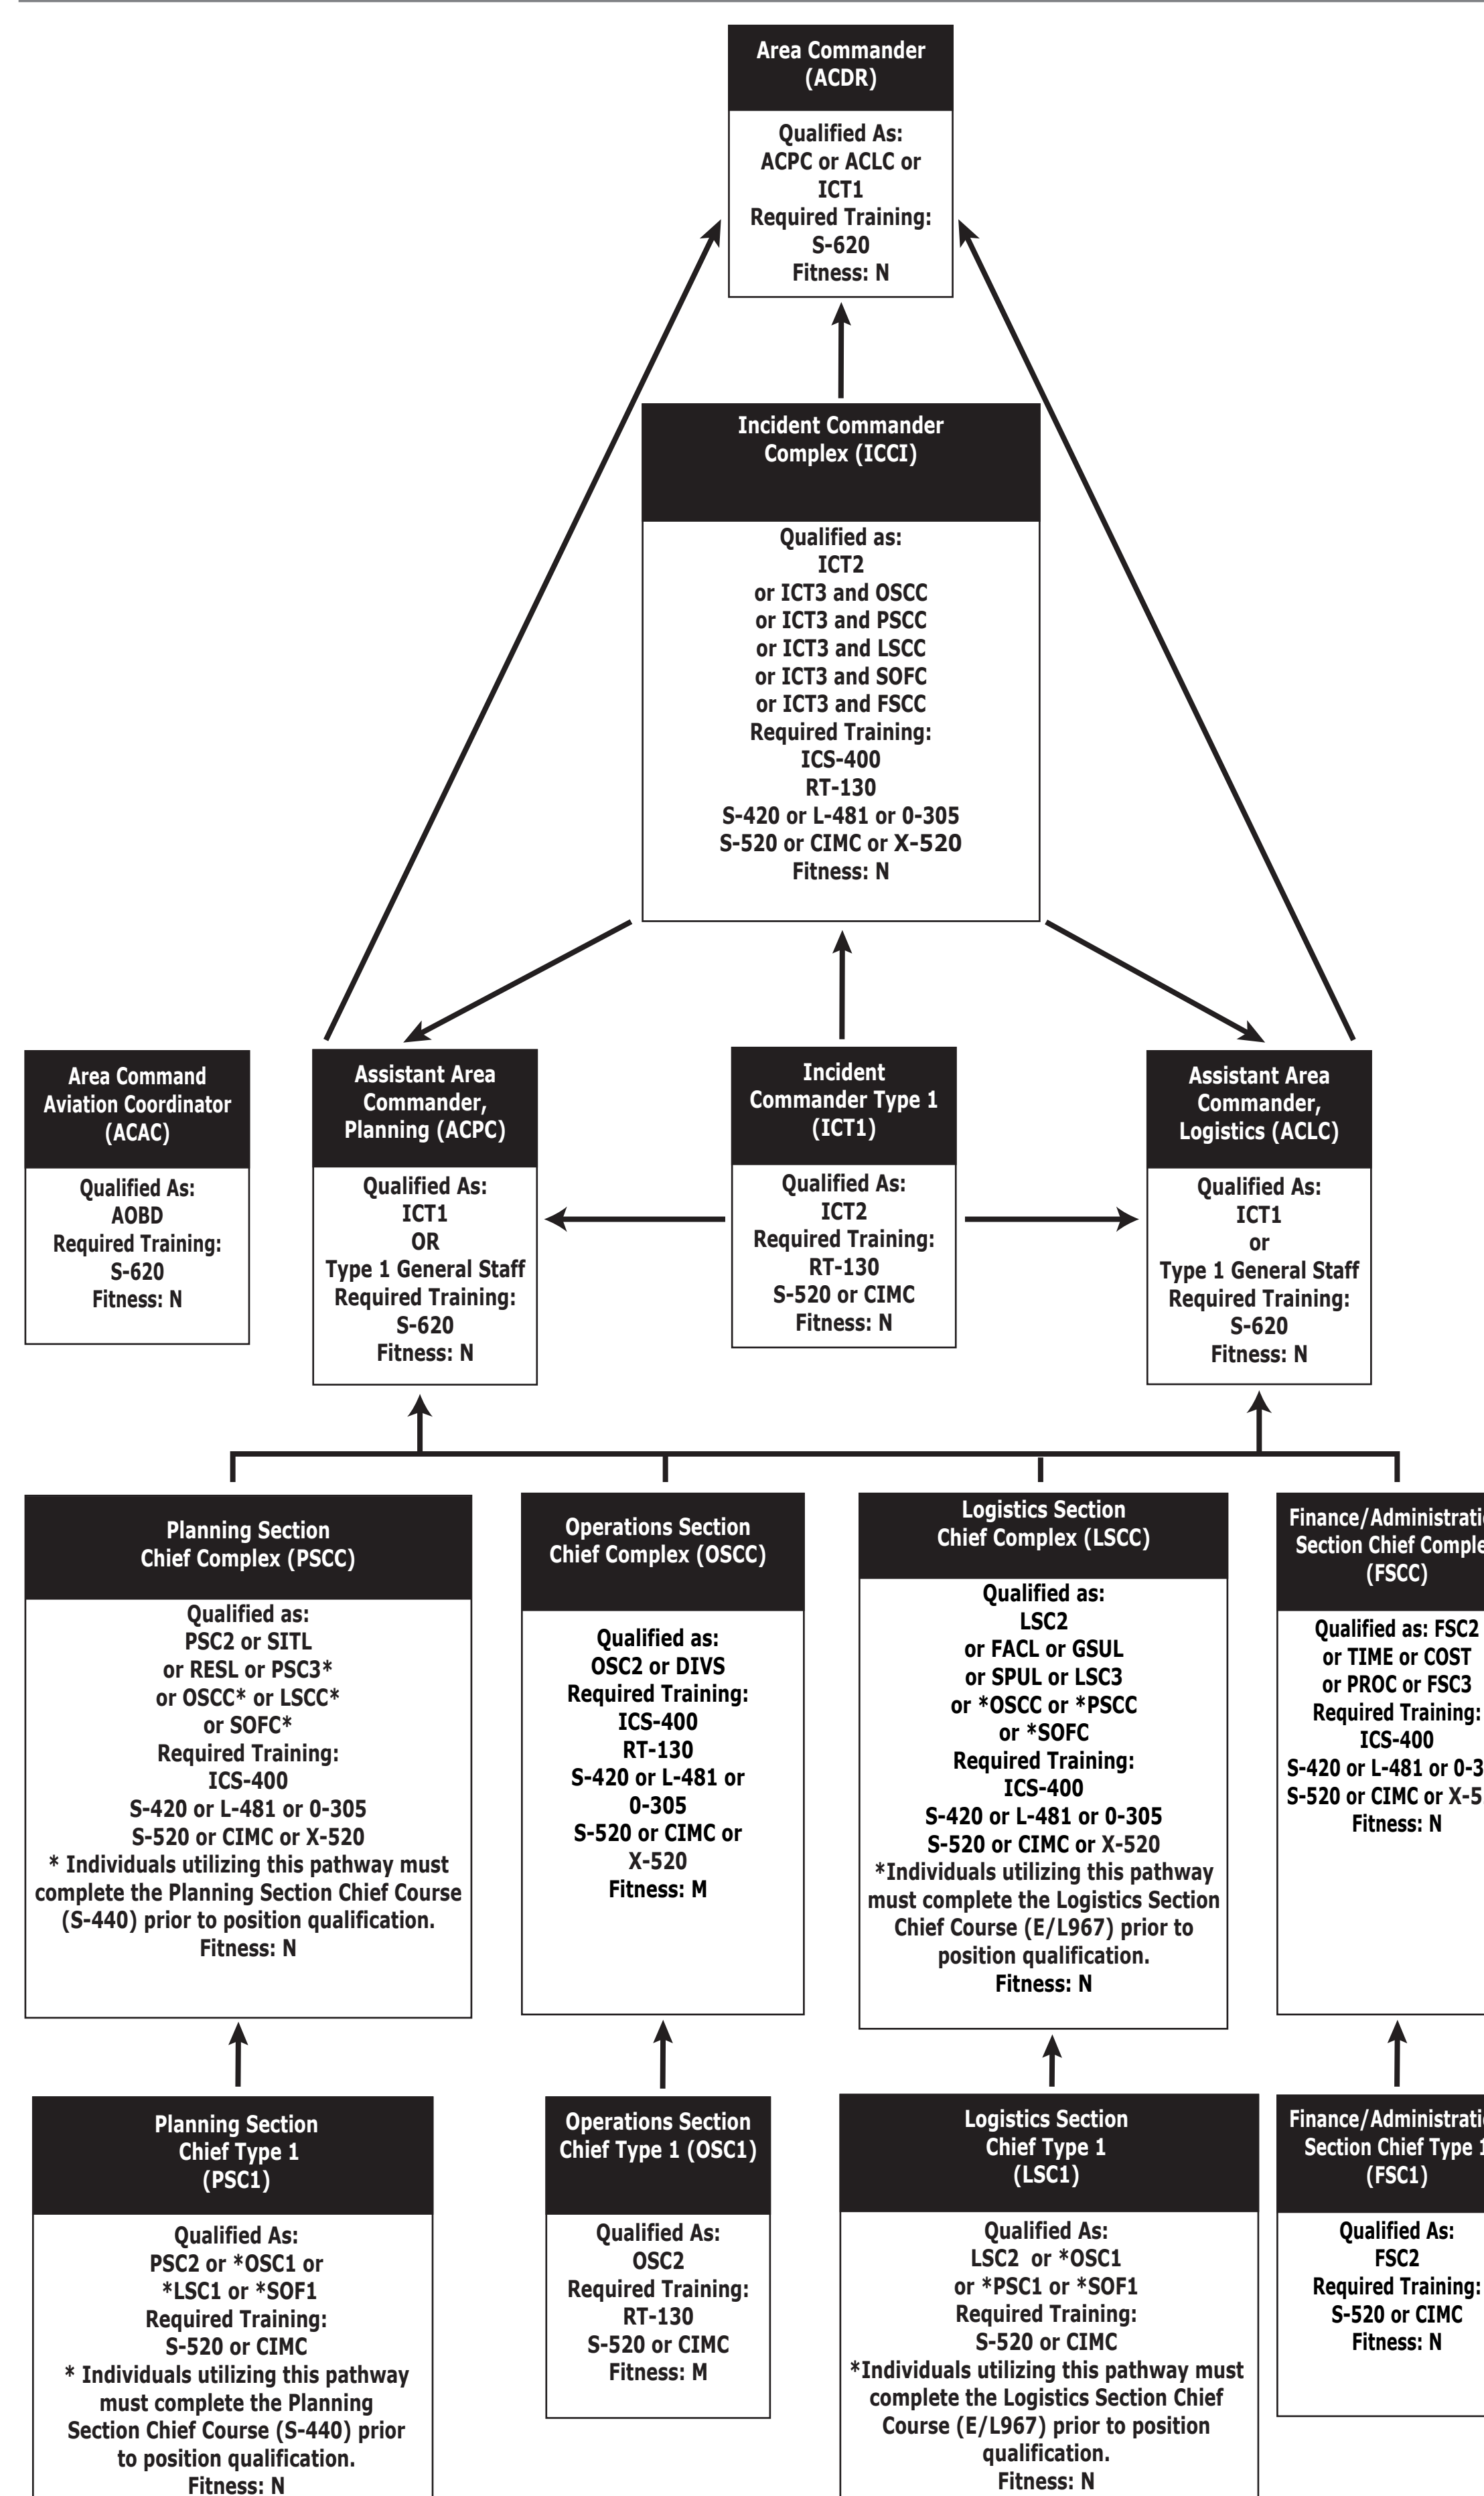

NWCG Wildland Fire Position Qualification Flow Chart

OPERATIONS

AREA COMMAND

COMMAND

AIR OPERATIONS

DISPATCH

FINANCE / ADMINISTRATION

PLANNING

LOGISTICS

PREVENTION & INVESTIGATION

* These positions require additional training prior to certification.