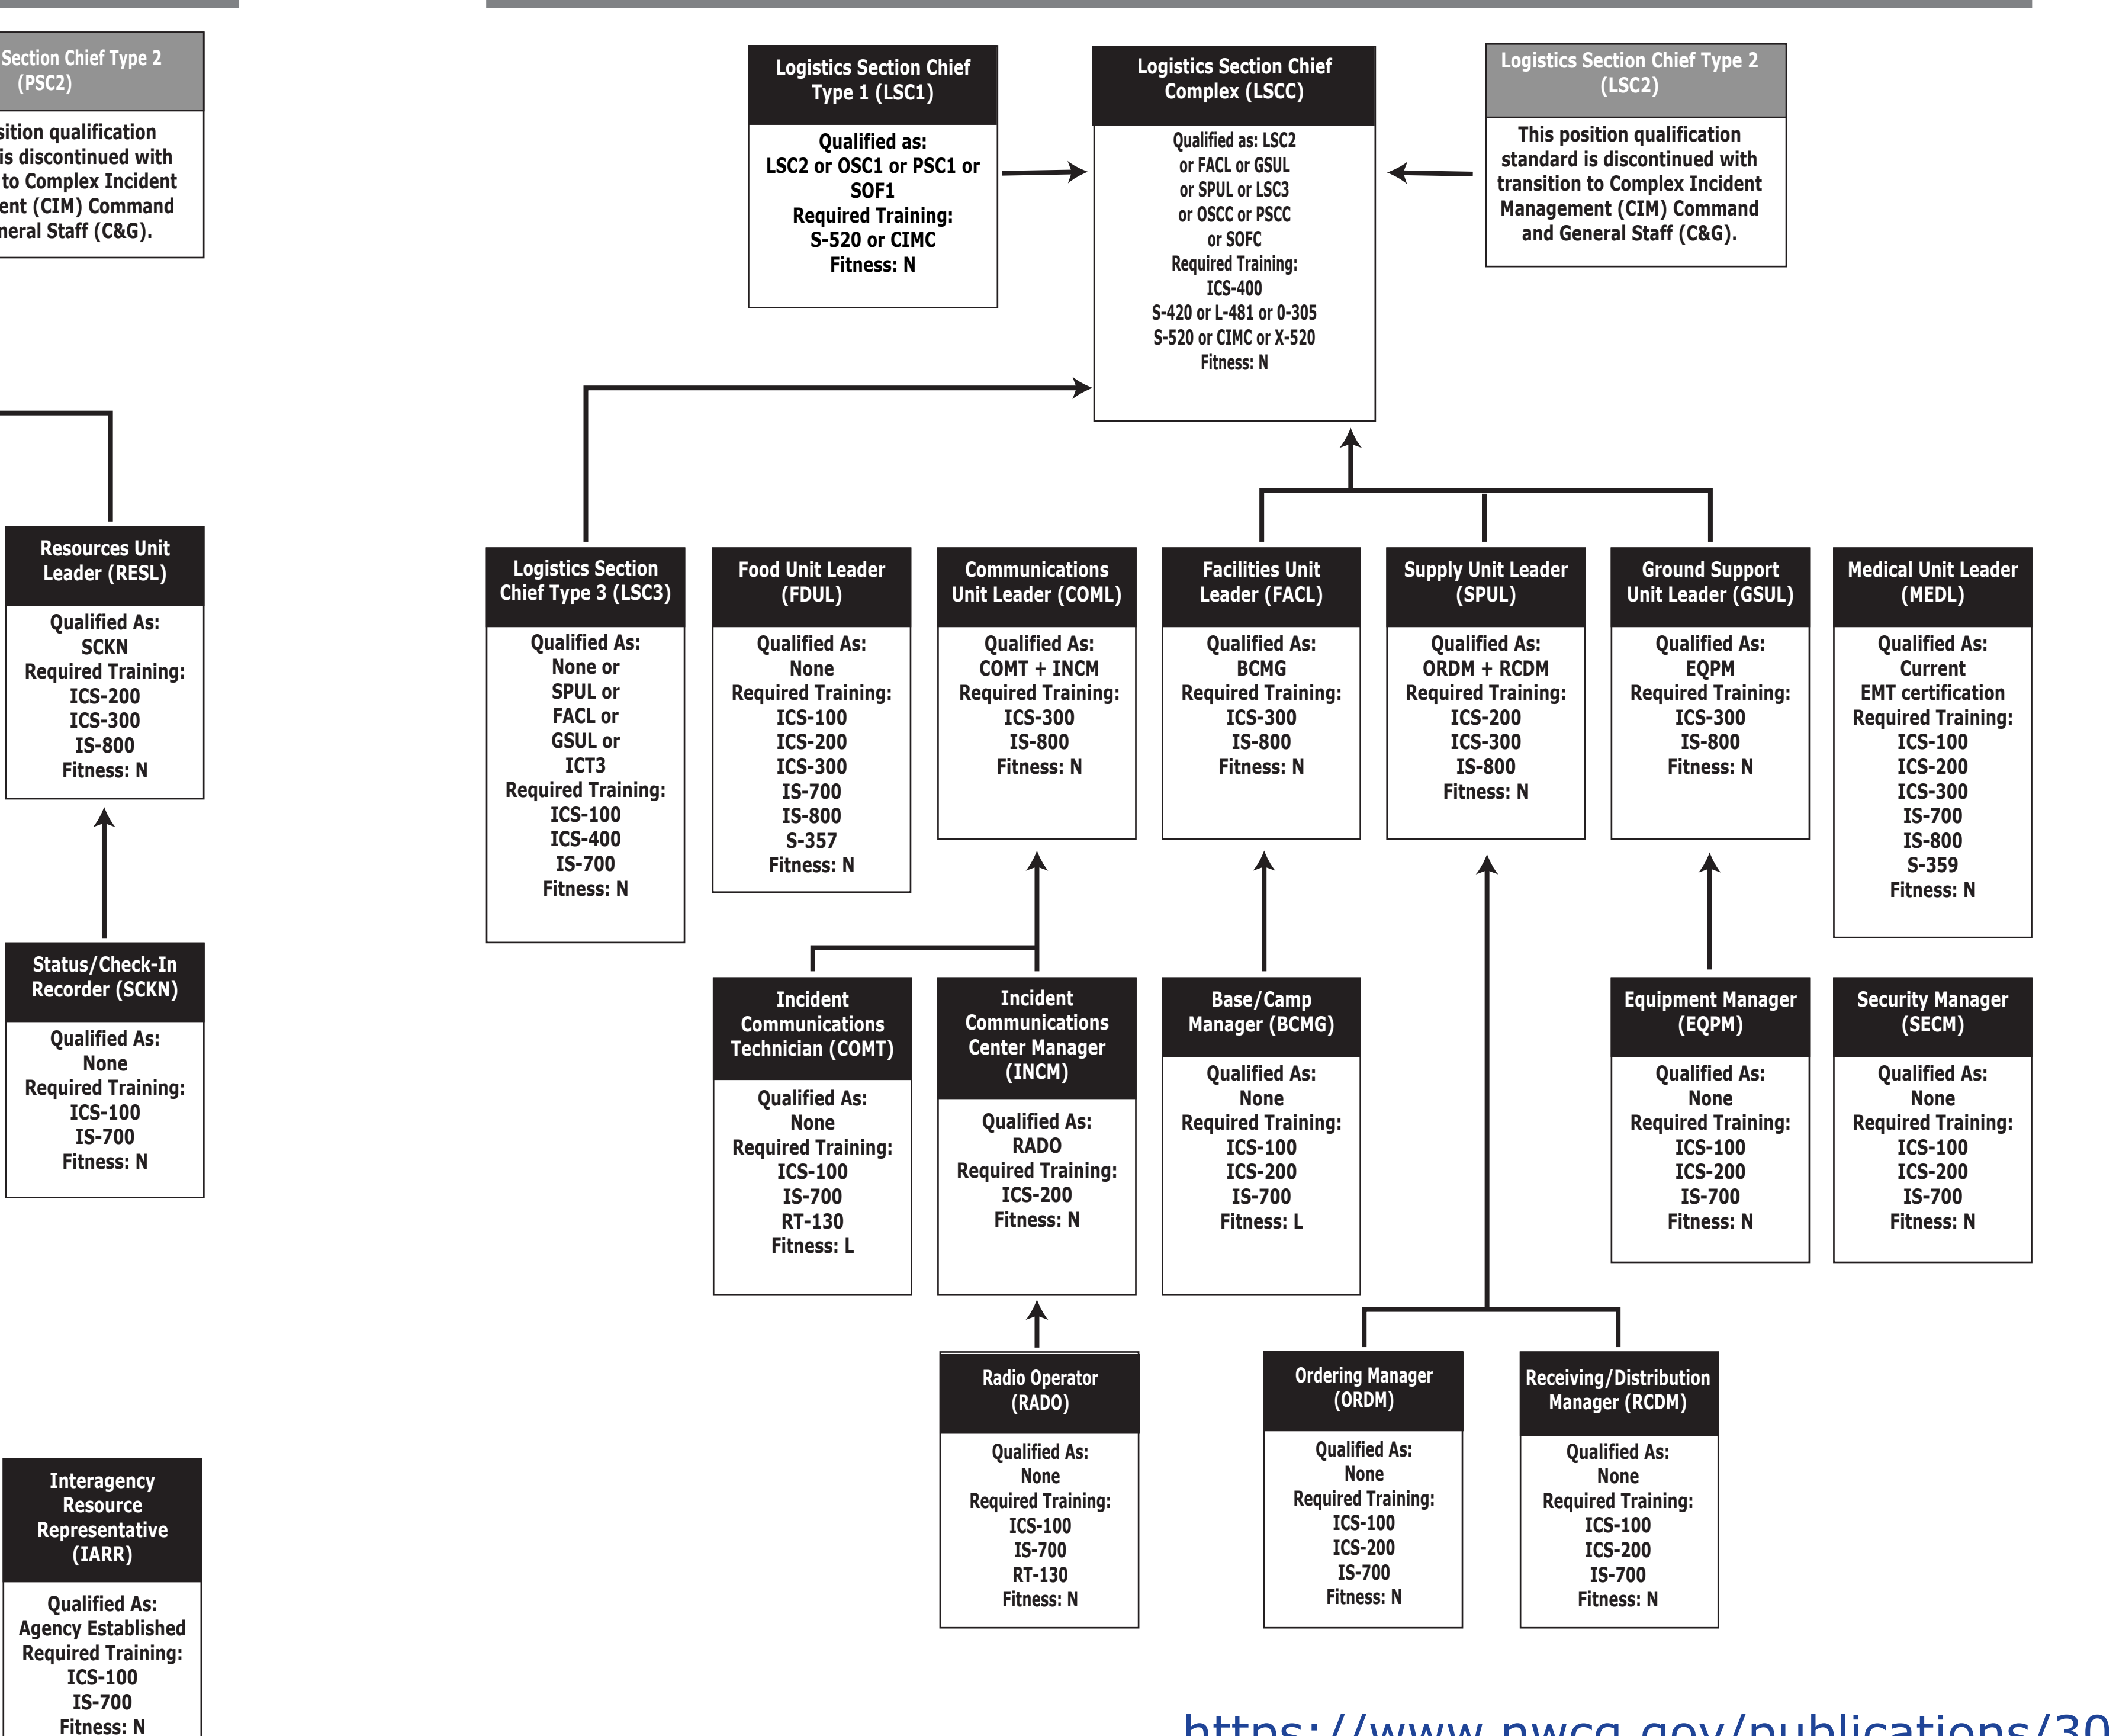

NWCG Wildland Fire Position Qualification Flow Chart

OPERATIONS

AREA COMMAND

COMMAND

AIR OPERATIONS

DISPATCH

FINANCE / ADMINISTRATION

PLANNING

LOGISTICS

PREVENTION & INVESTIGATION

* These positions require additional training prior to certification.