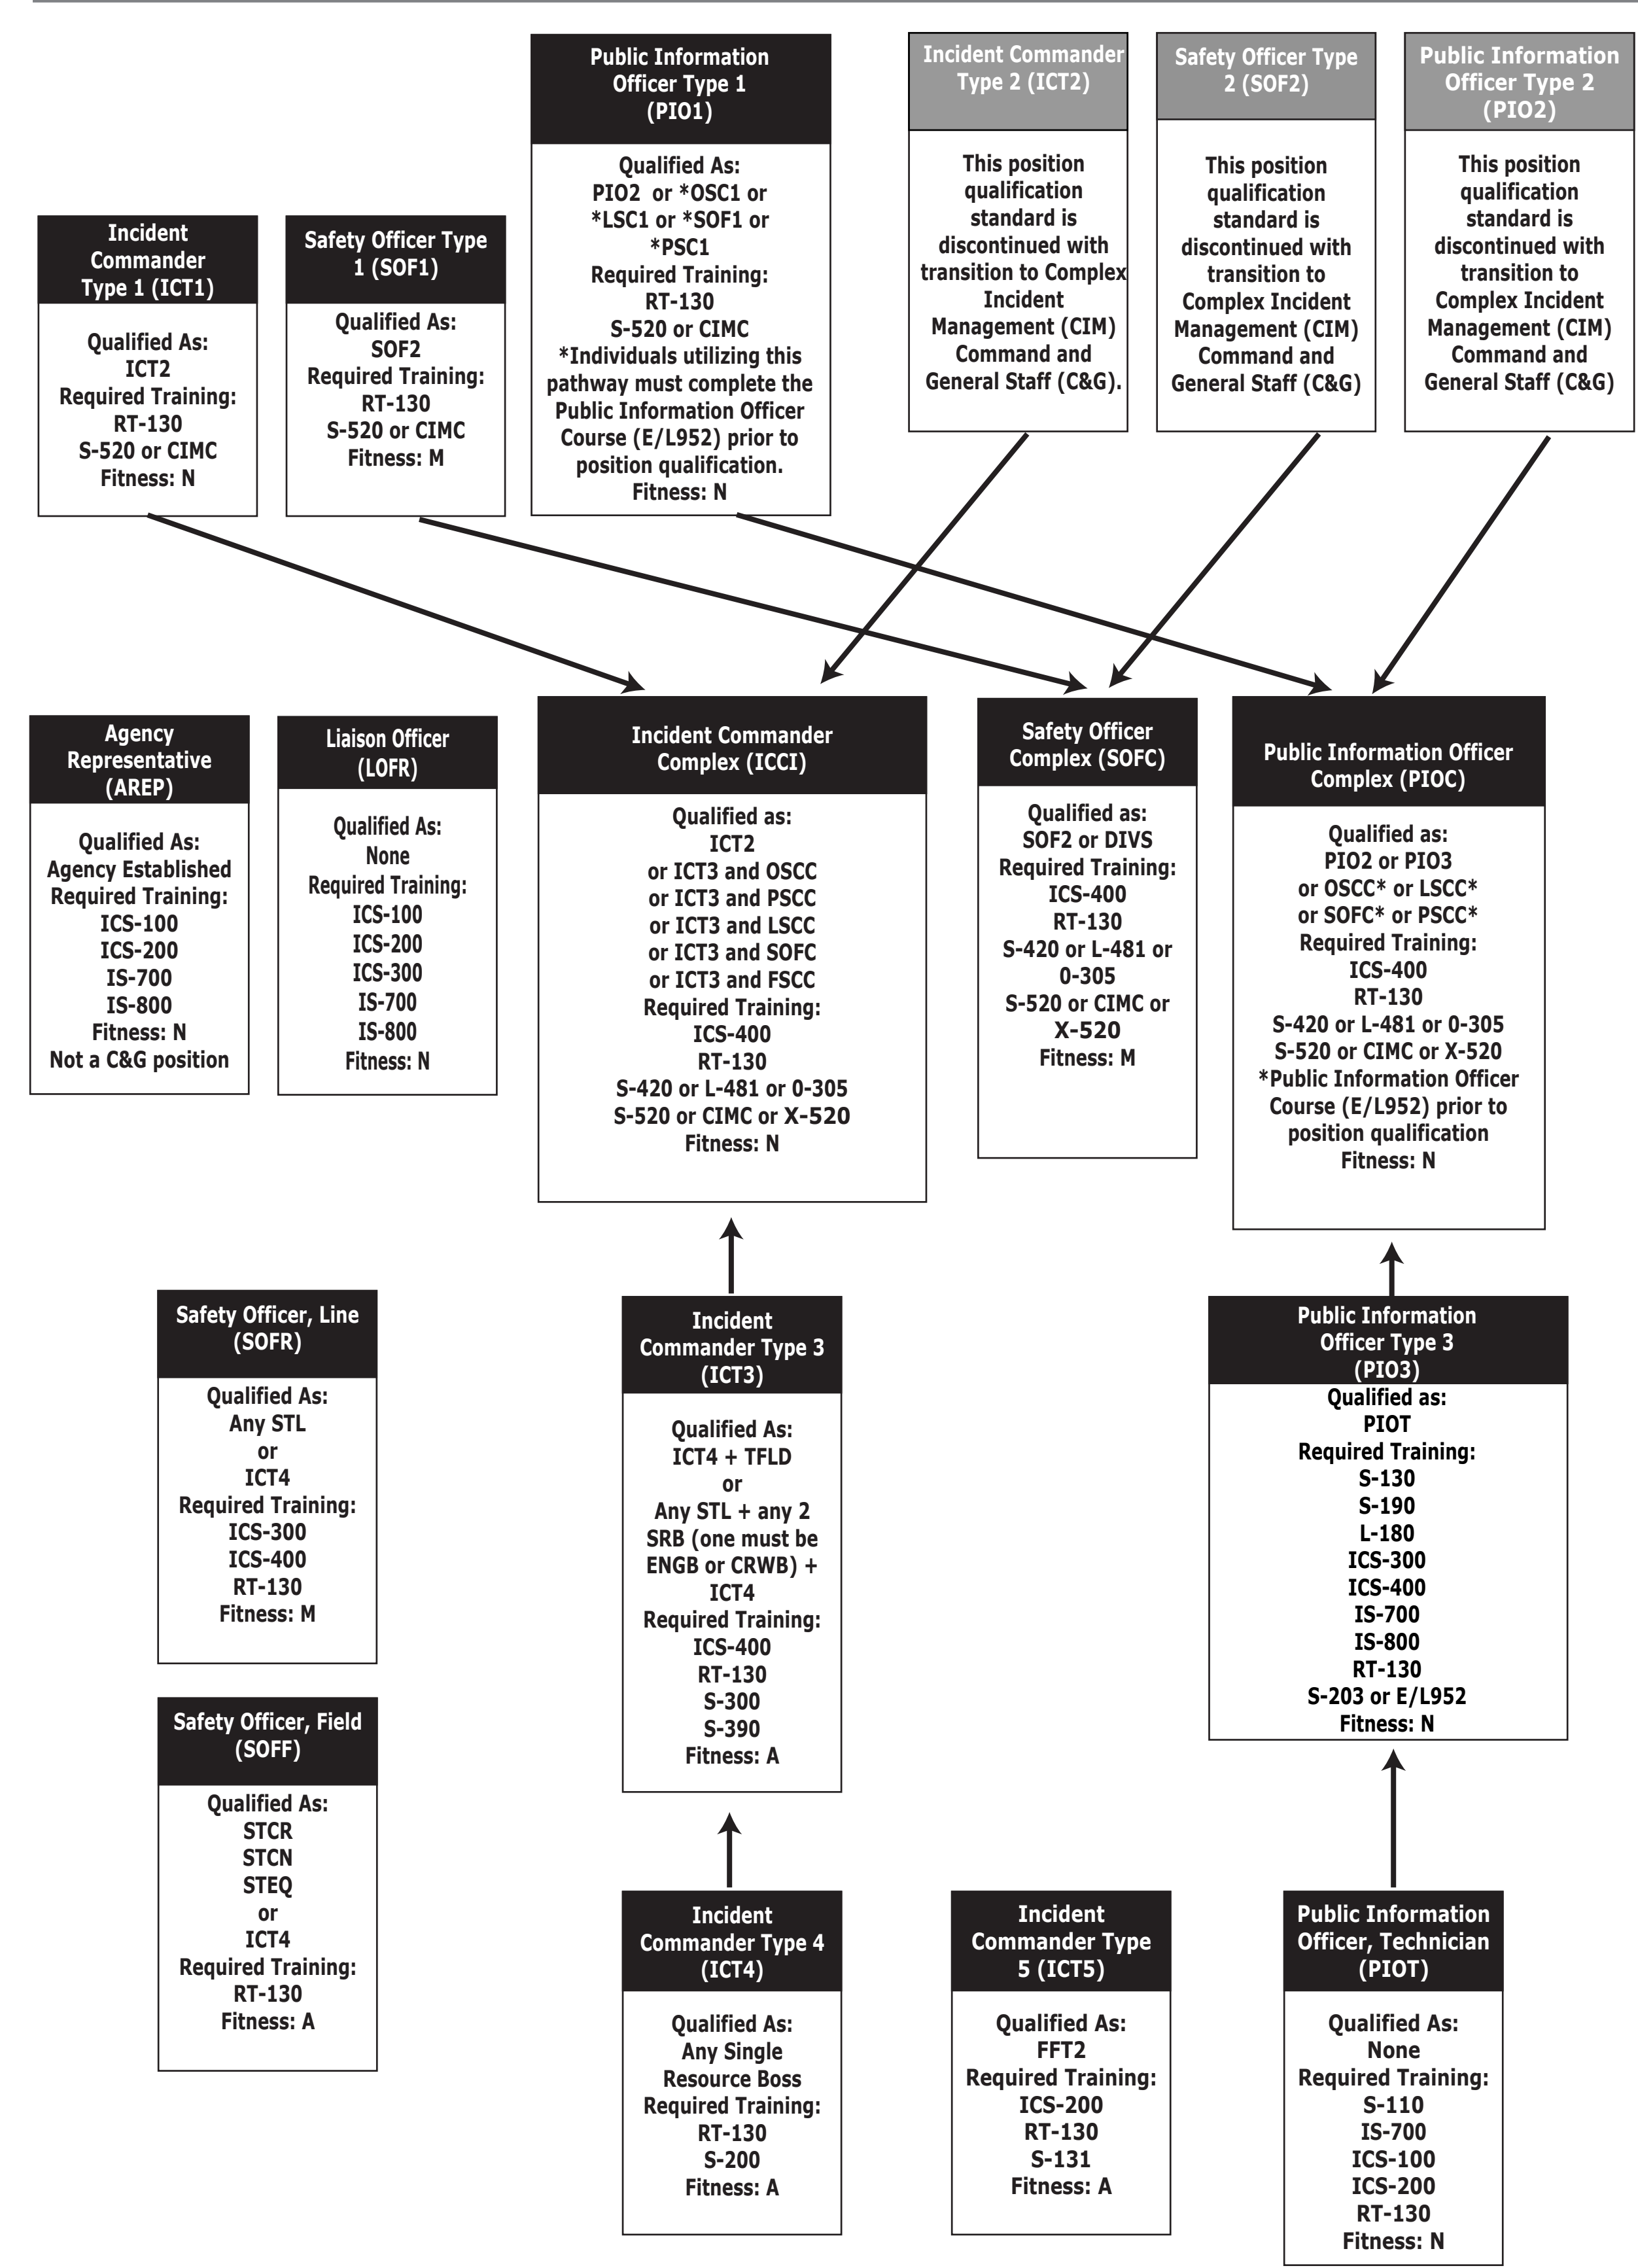

NWCG Wildland Fire Position Qualification Flow Chart

OPERATIONS

AREA COMMAND

COMMAND

AIR OPERATIONS

DISPATCH

FINANCE / ADMINISTRATION

PLANNING

LOGISTICS

PREVENTION & INVESTIGATION

* These positions require additional training prior to certification.