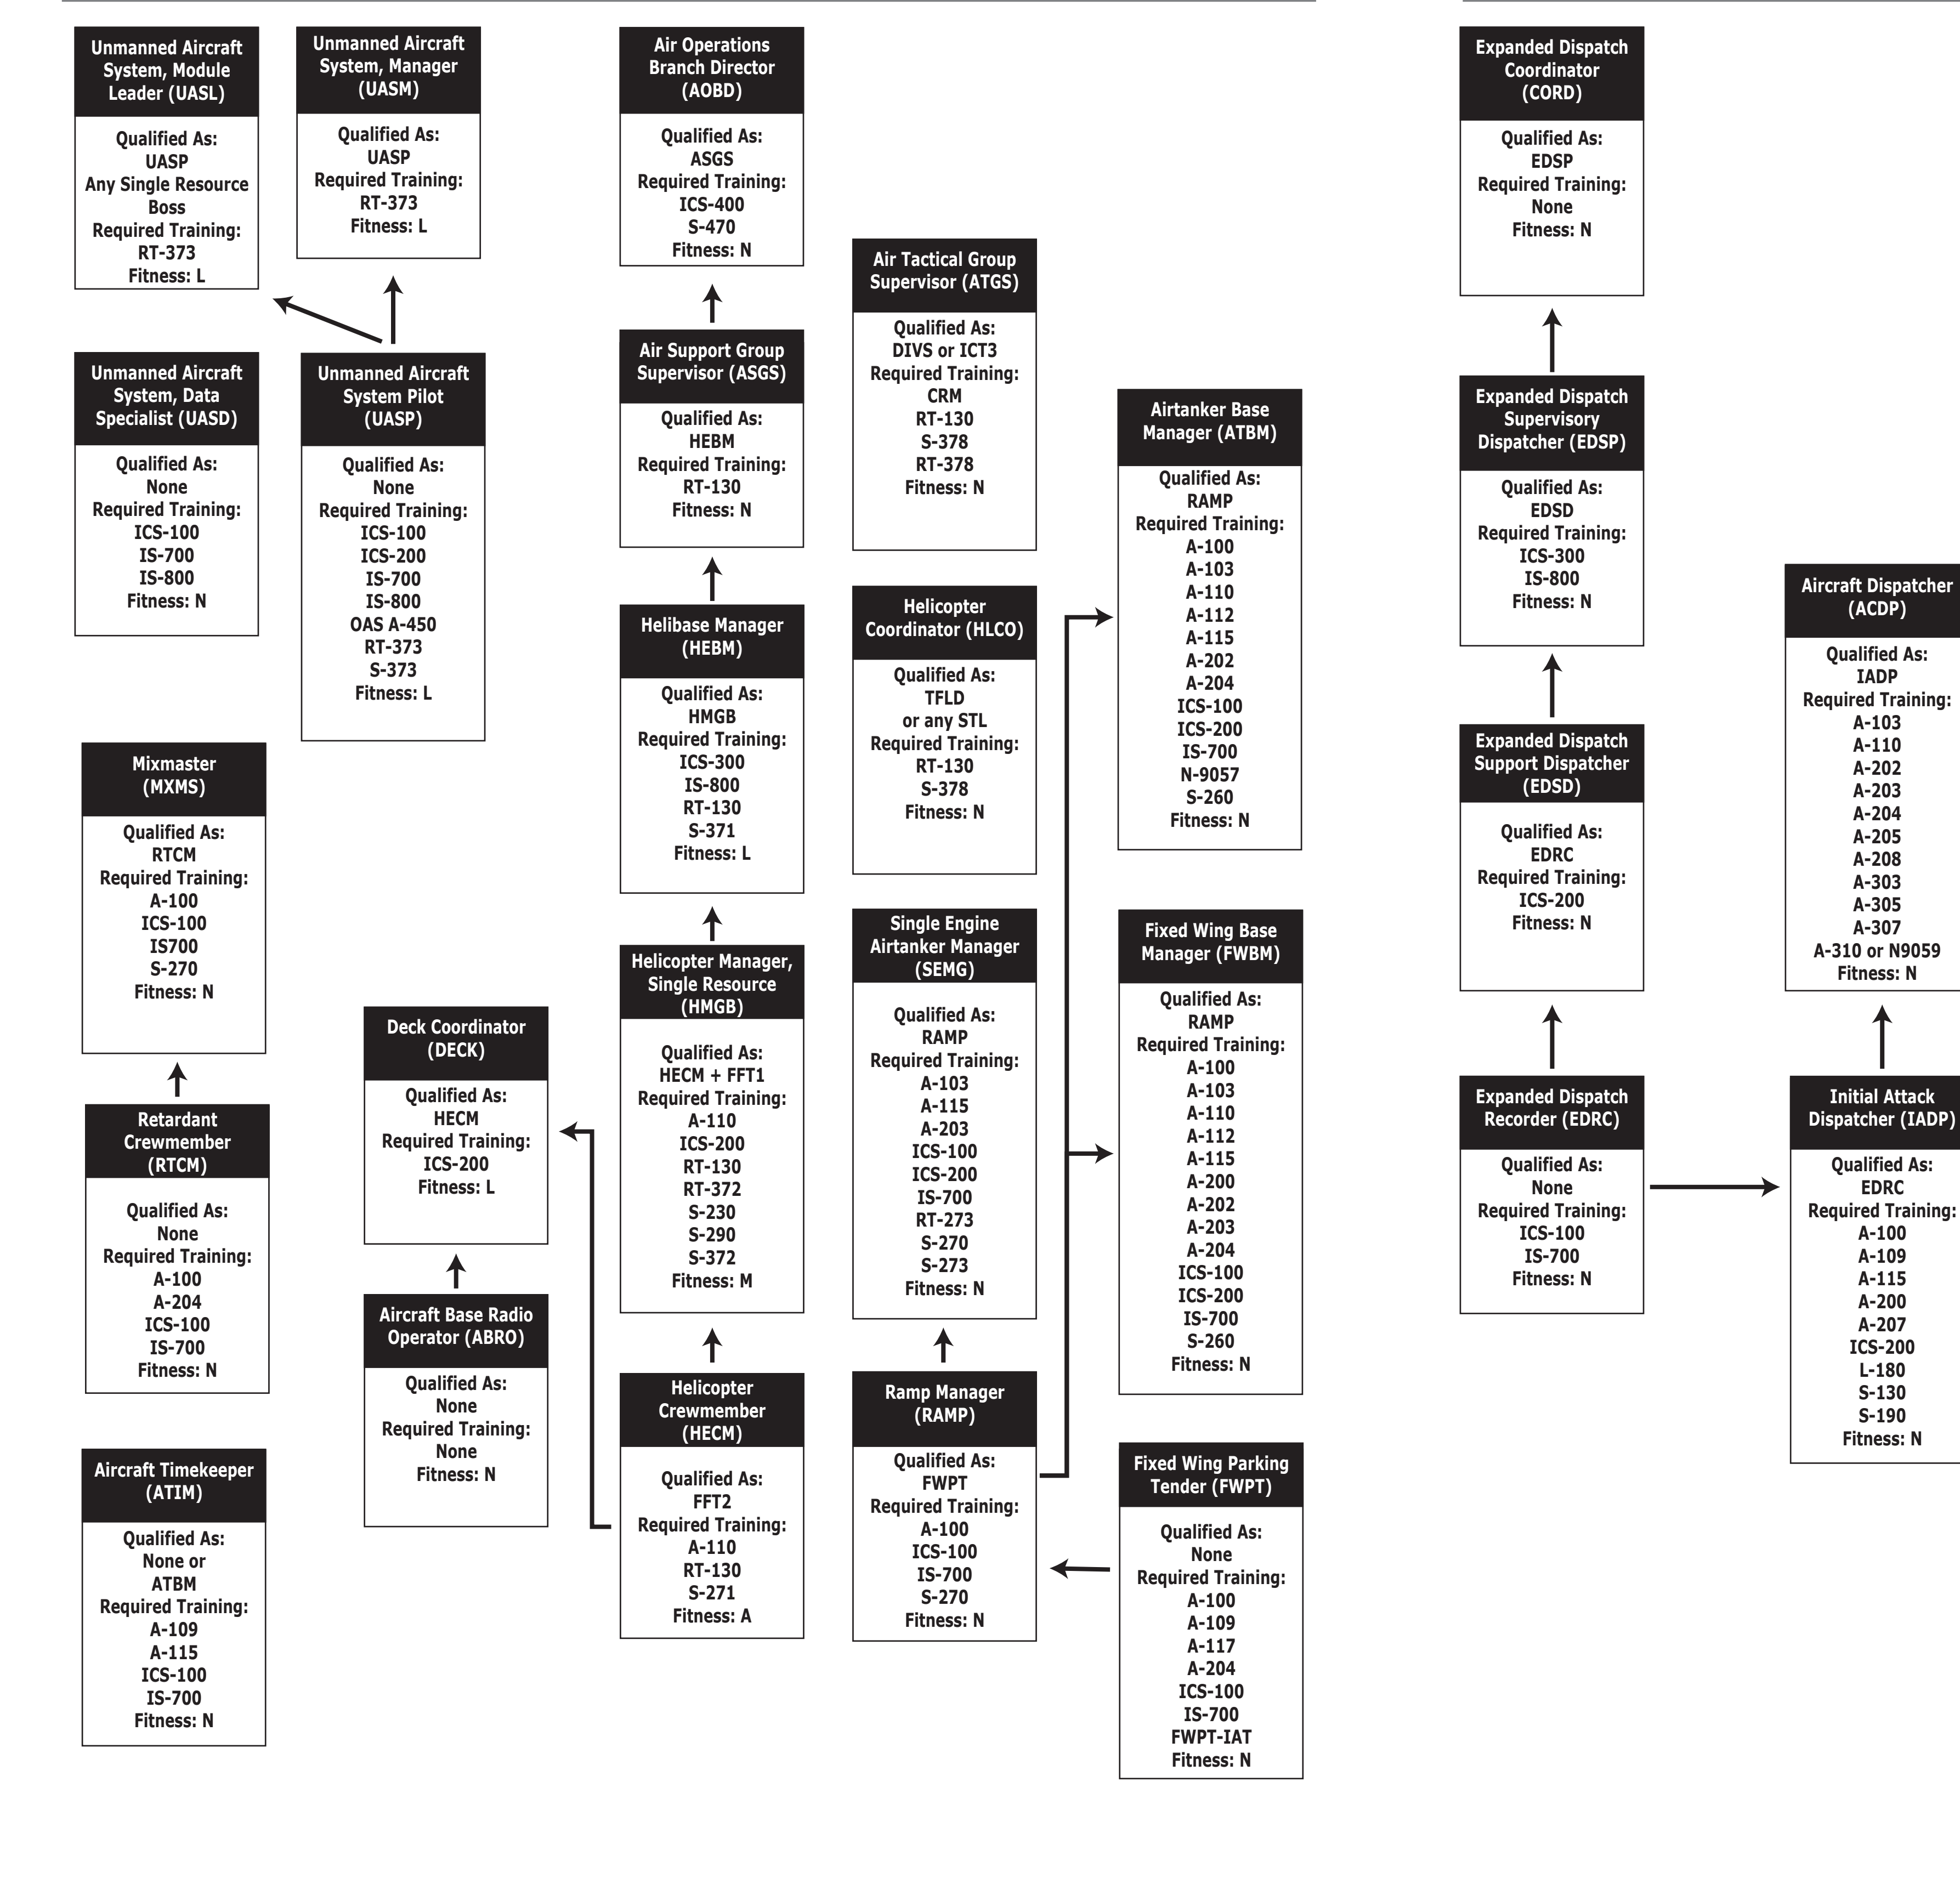

NWCG Wildland Fire Position Qualification Flow Chart

OPERATIONS

AREA COMMAND

COMMAND

AIR OPERATIONS

DISPATCH

FINANCE / ADMINISTRATION

PLANNING

LOGISTICS

PREVENTION & INVESTIGATION

* These positions require additional training prior to certification.