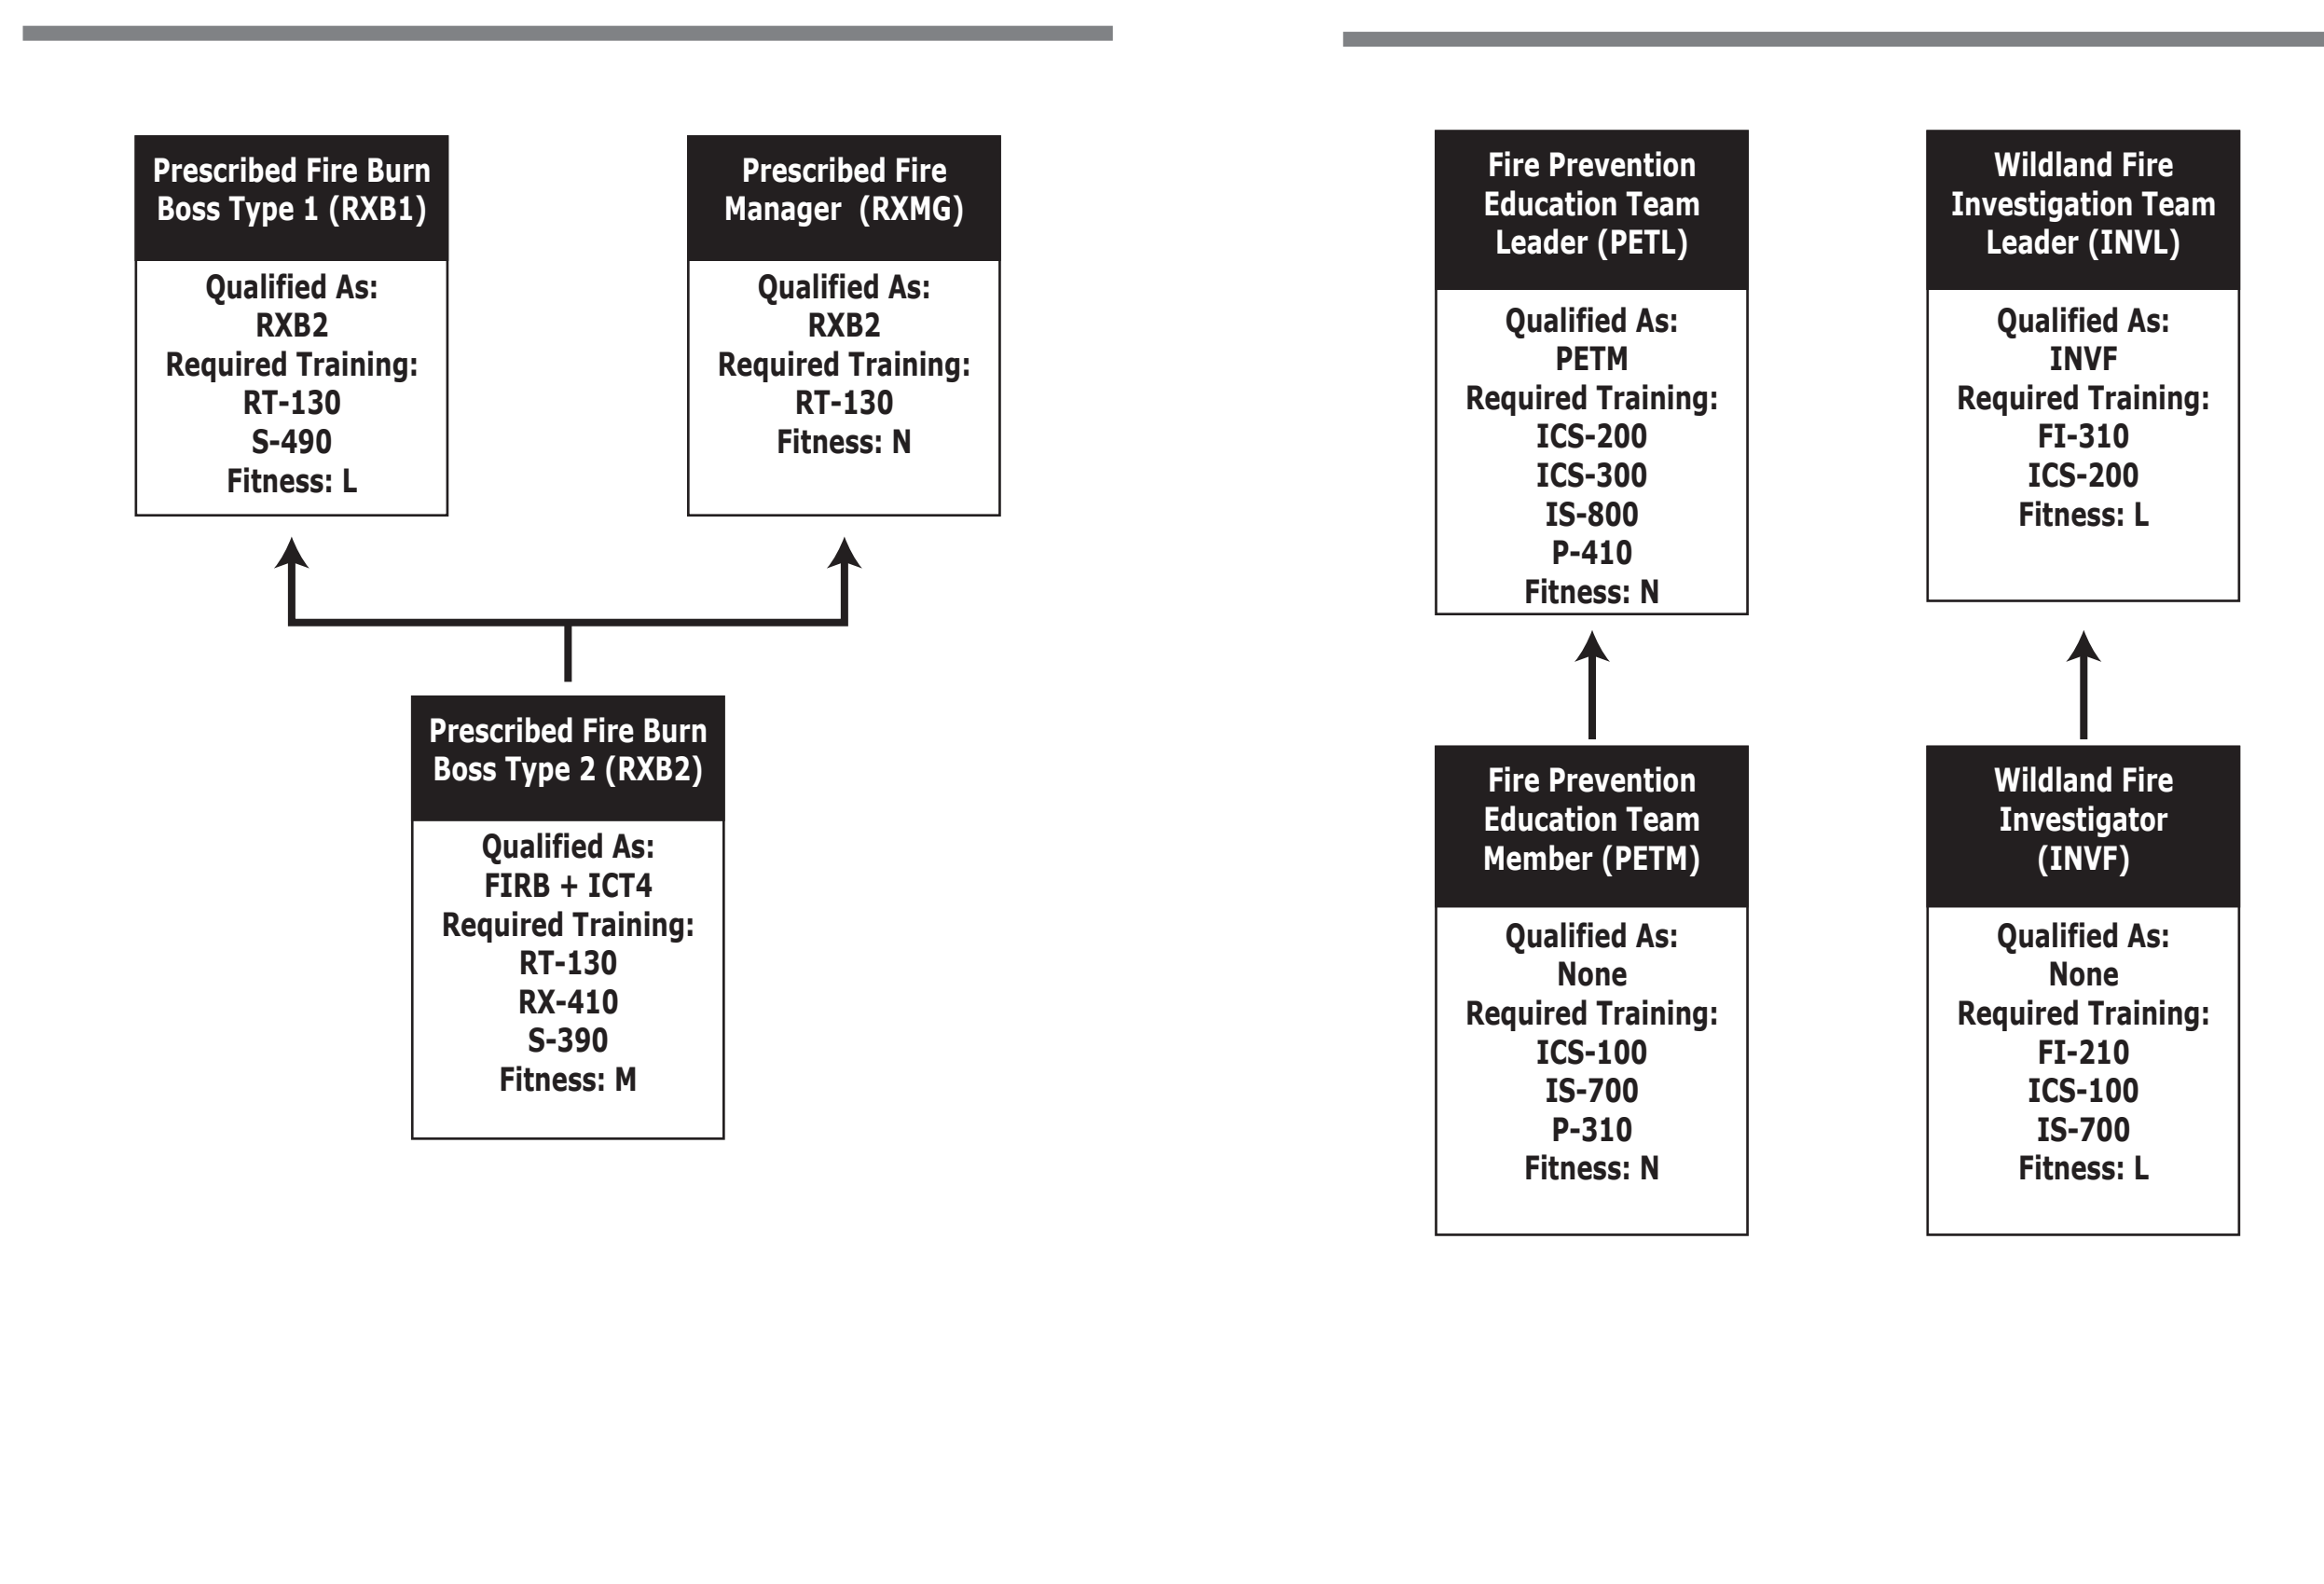

NWCG Wildland Fire Position Qualification Flow Chart

OPERATIONS

AREA COMMAND

COMMAND

AIR OPERATIONS

DISPATCH

FINANCE / ADMINISTRATION

PLANNING

LOGISTICS

PREVENTION & INVESTIGATION

* These positions require additional training prior to certification.