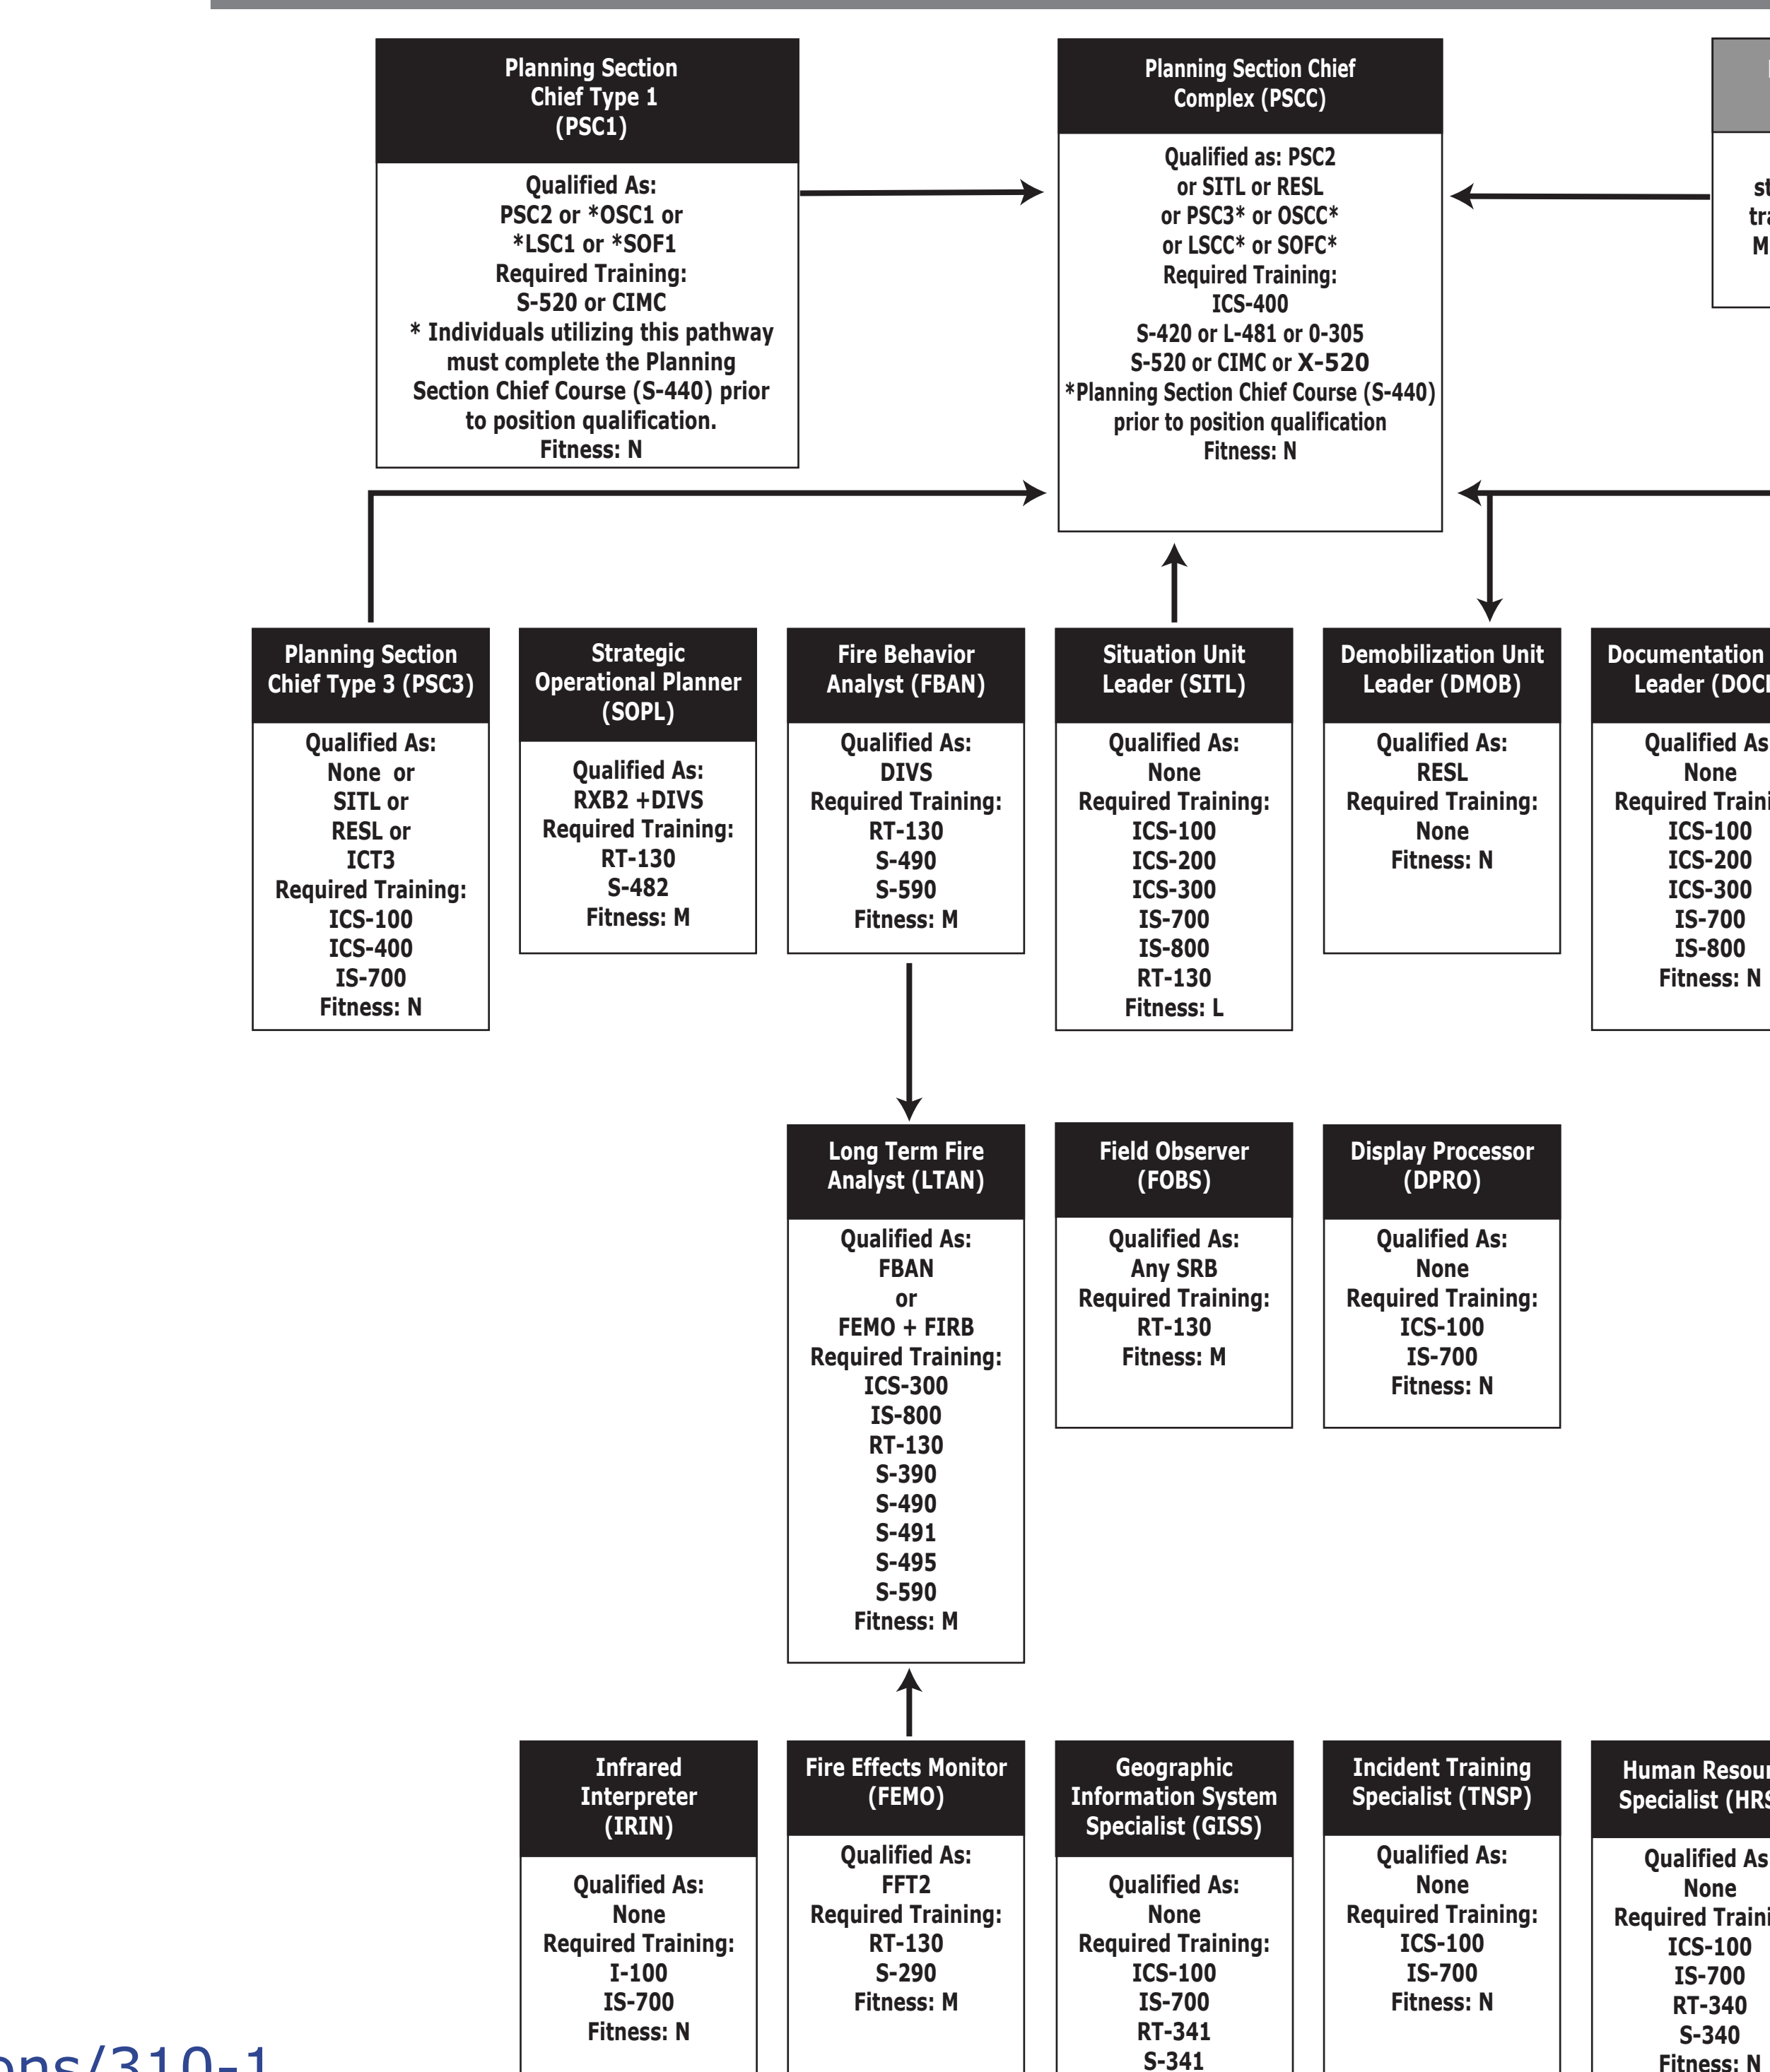

NWCG Wildland Fire Position Qualification Flow Chart

OPERATIONS

AREA COMMAND

COMMAND

AIR OPERATIONS

DISPATCH

FINANCE / ADMINISTRATION

PLANNING

LOGISTICS

PREVENTION & INVESTIGATION

* These positions require additional training prior to certification.