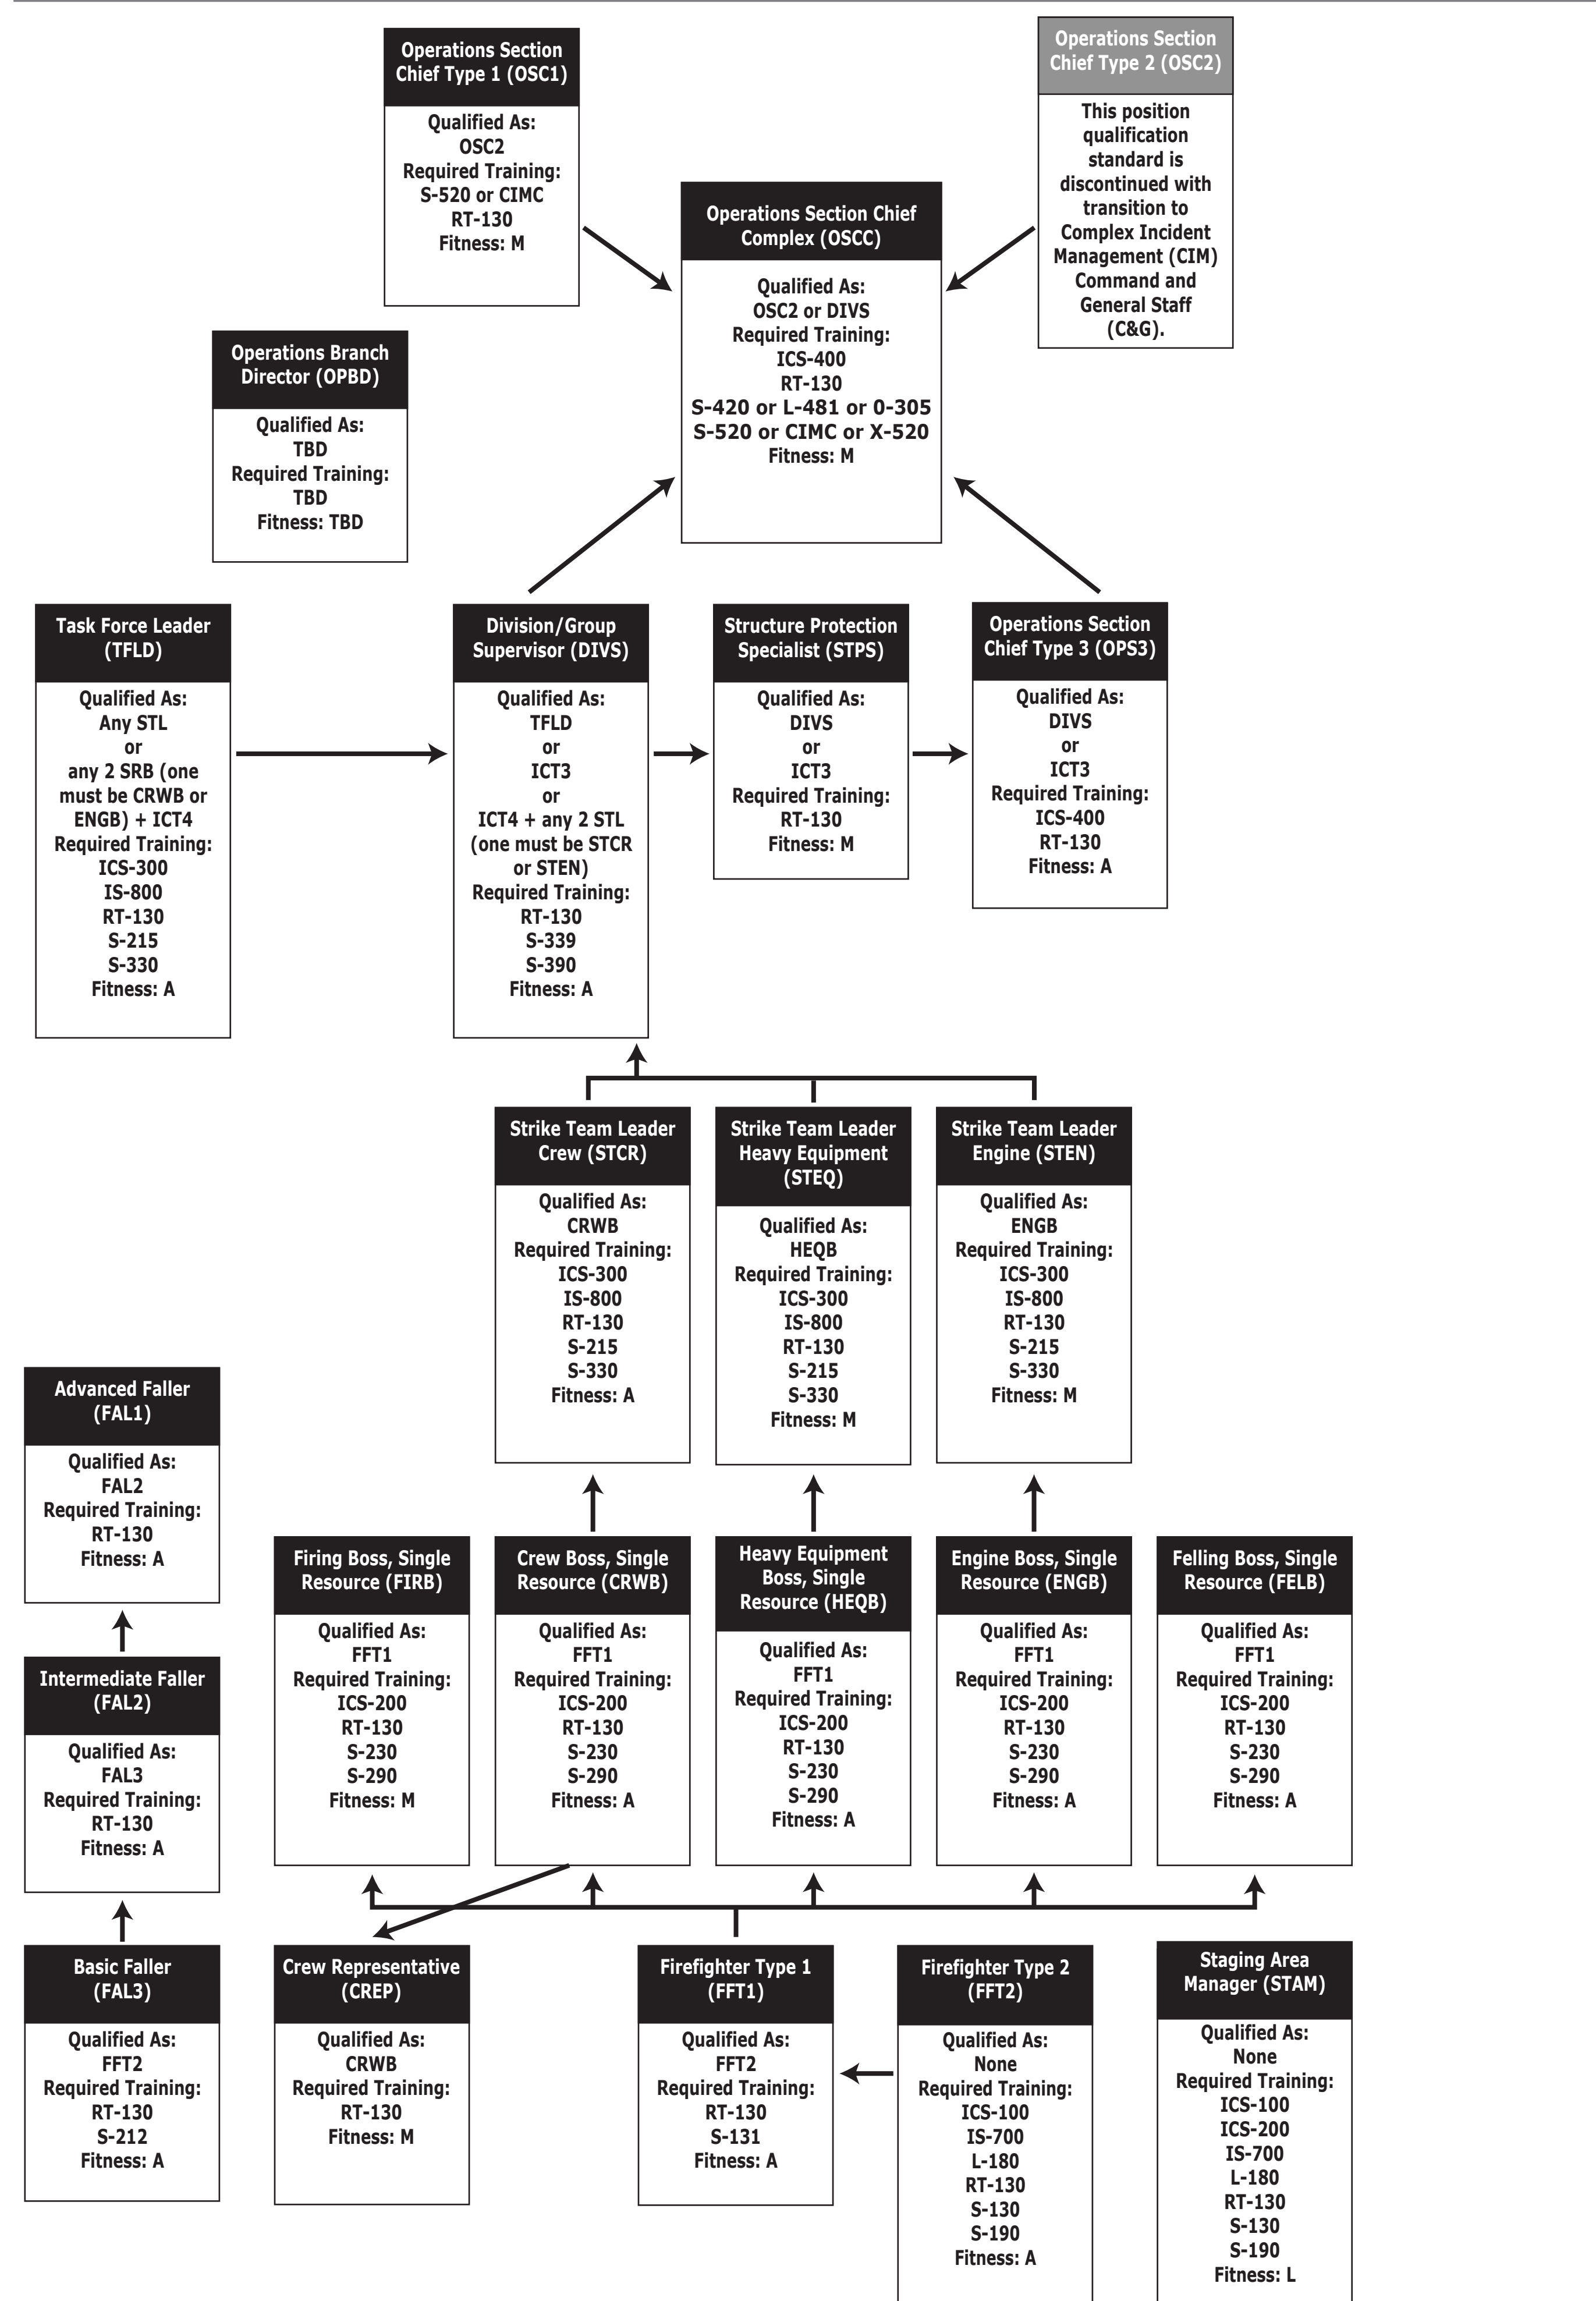

NWCG Wildland Fire Position Qualification Flow Chart

OPERATIONS

AREA COMMAND

COMMAND

AIR OPERATIONS

DISPATCH

FINANCE / ADMINISTRATION

PLANNING

LOGISTICS

PREVENTION & INVESTIGATION

* These positions require additional training prior to certification.