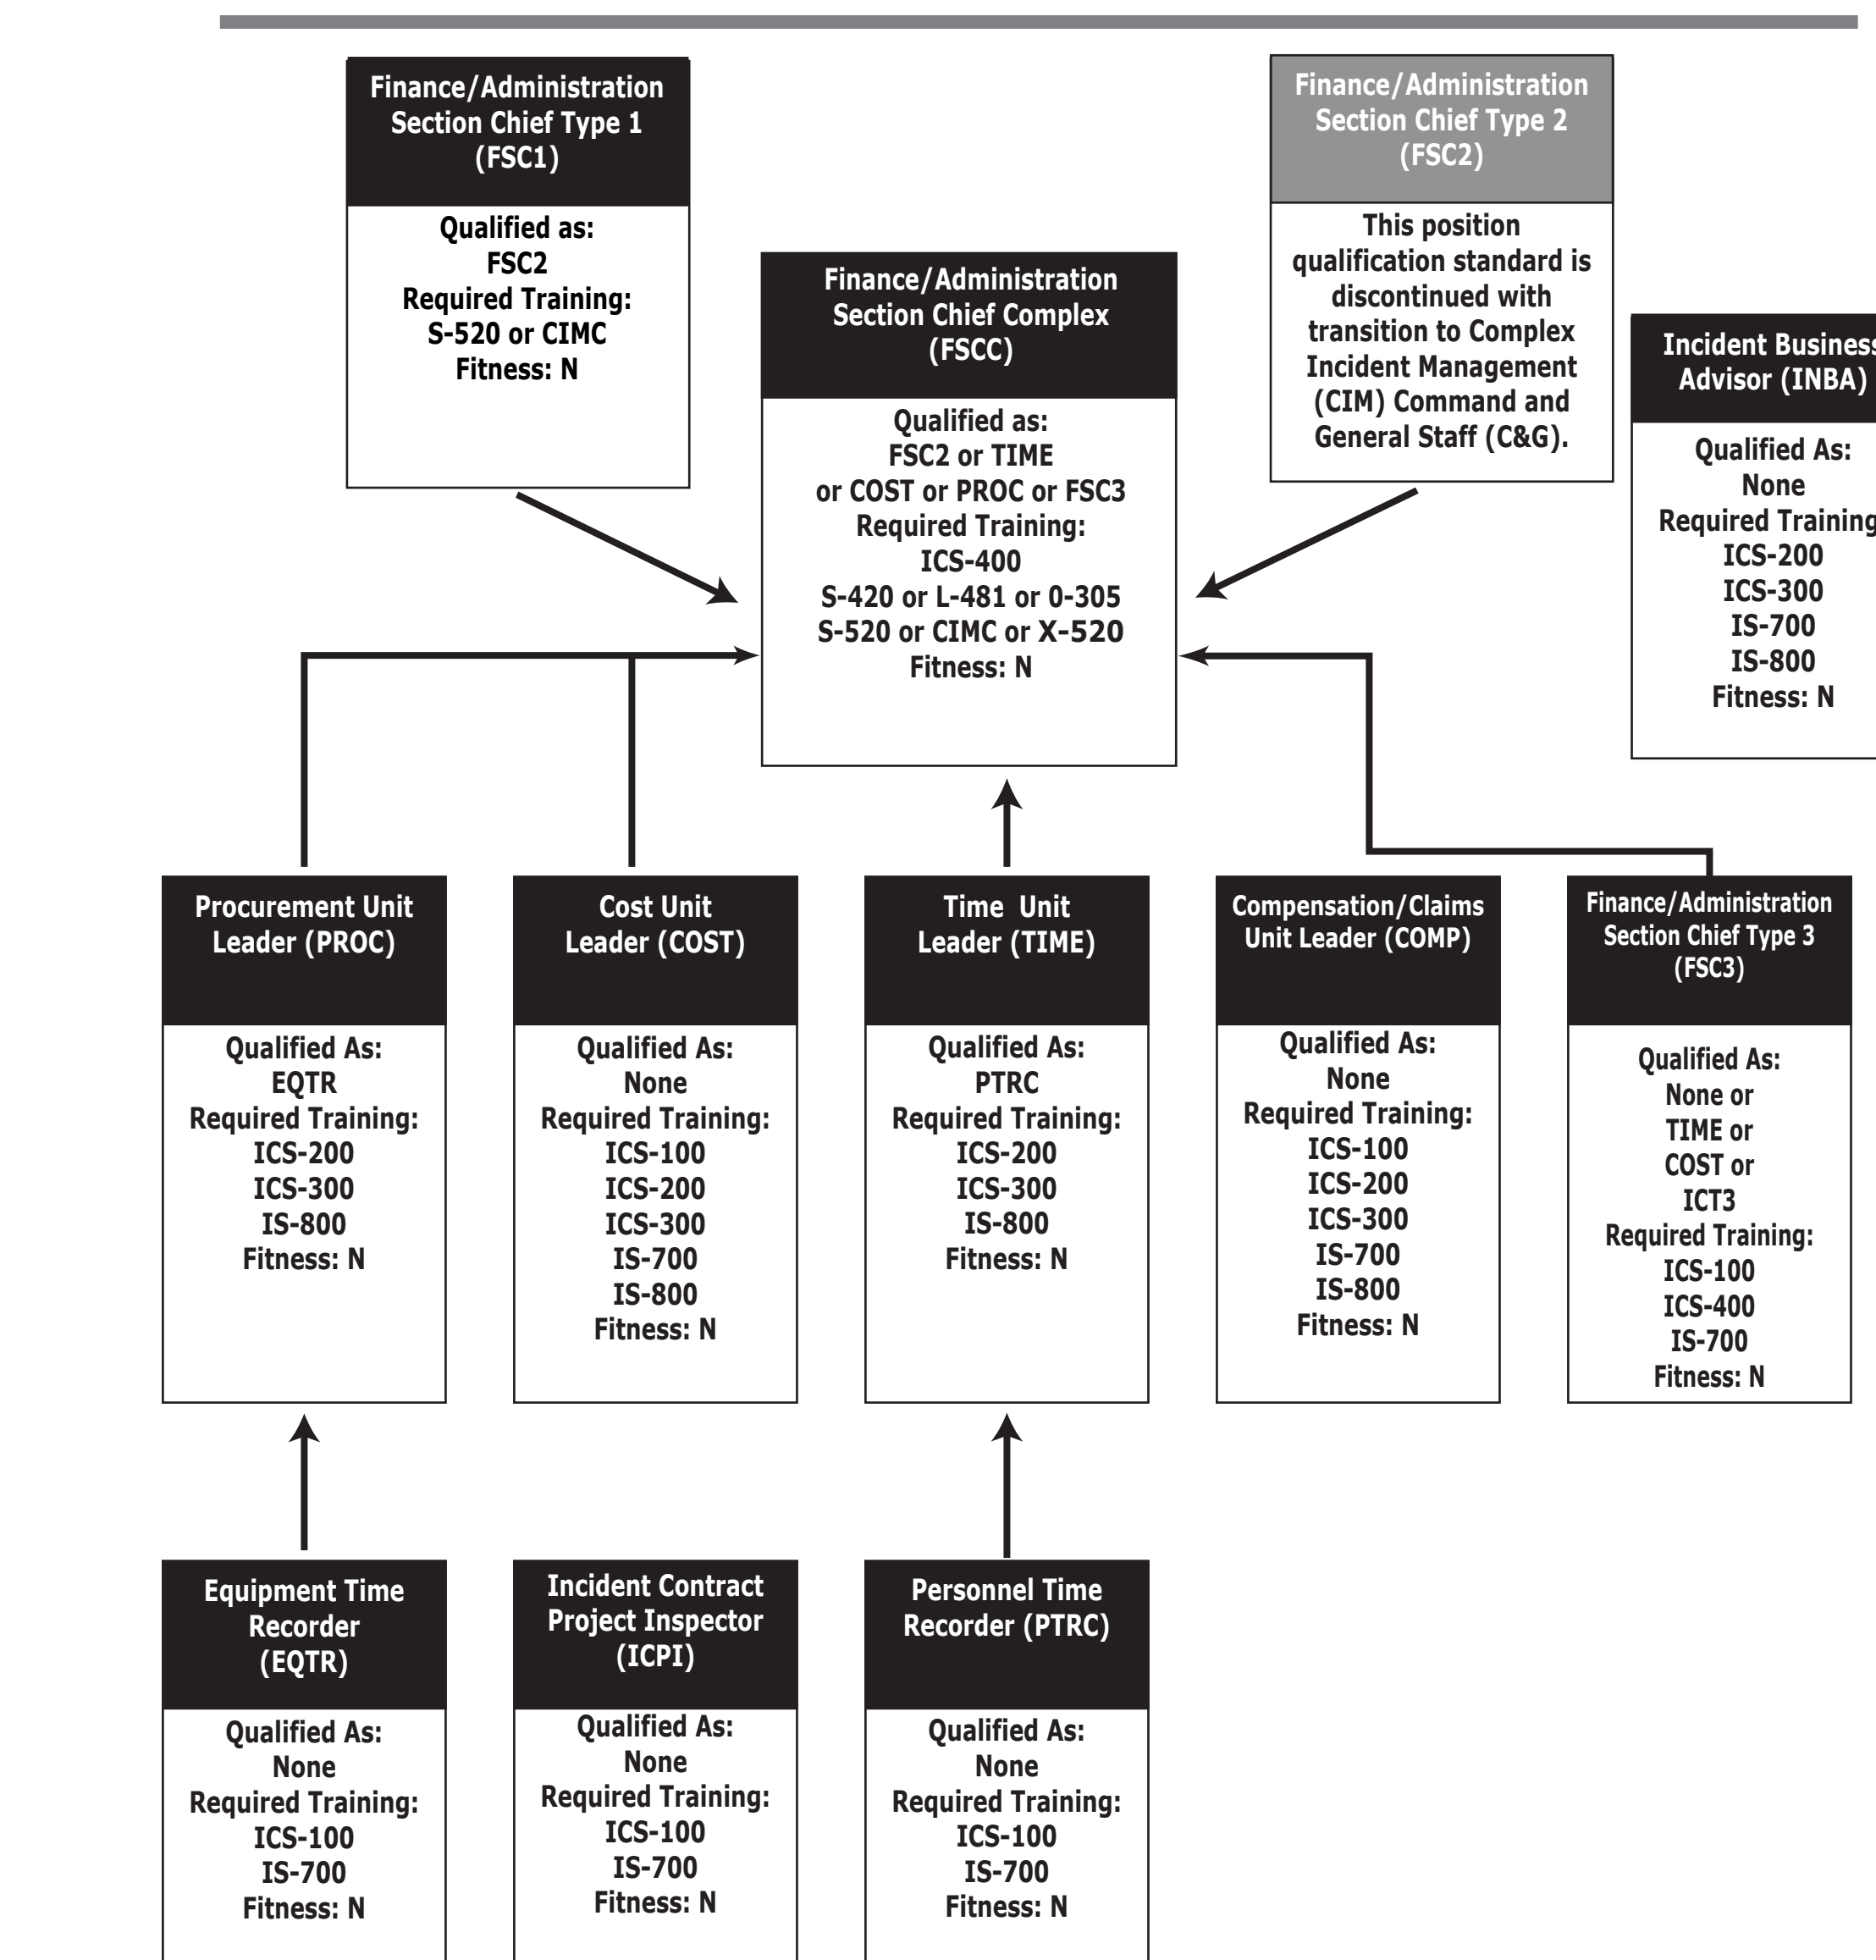

NWCG Wildland Fire Position Qualification Flow Chart

OPERATIONS

AREA COMMAND

COMMAND

AIR OPERATIONS

DISPATCH

FINANCE / ADMINISTRATION

PLANNING

LOGISTICS

PREVENTION & INVESTIGATION

* These positions require additional training prior to certification.