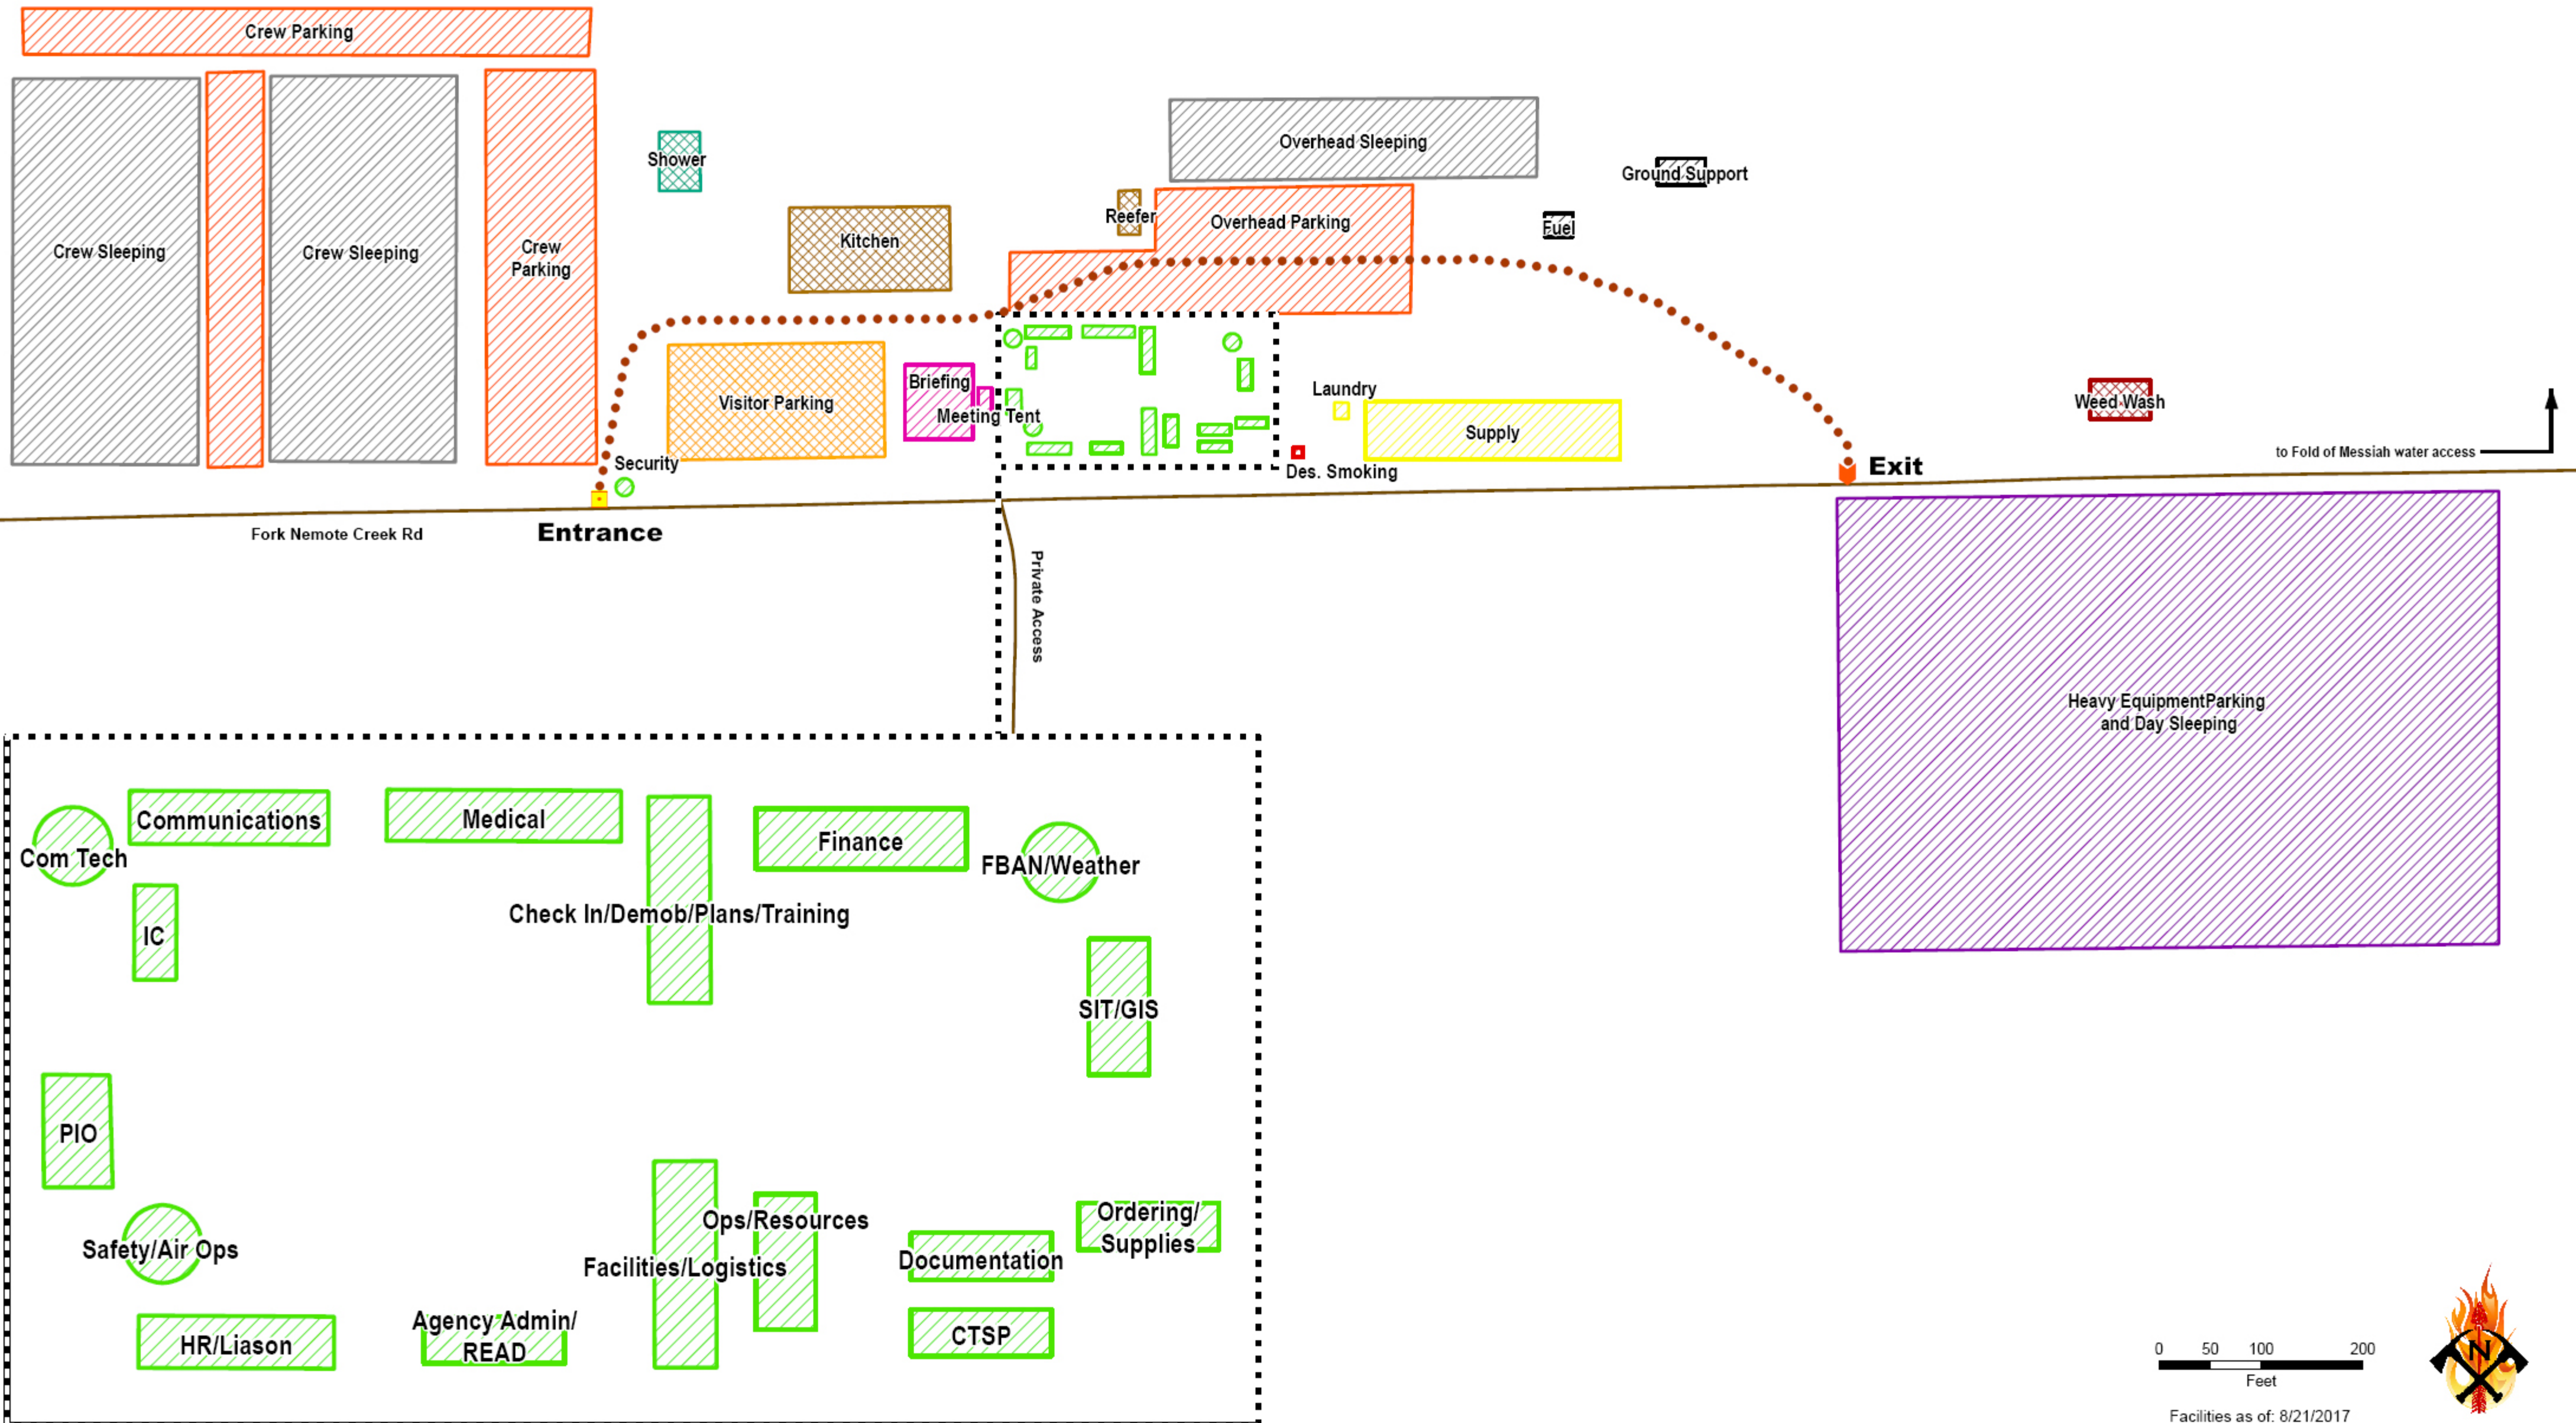

# ICP Facility Map

## Sunrise-Burdette Fire

### MT-LNF-001336

Facilities as of: 8/21/2017